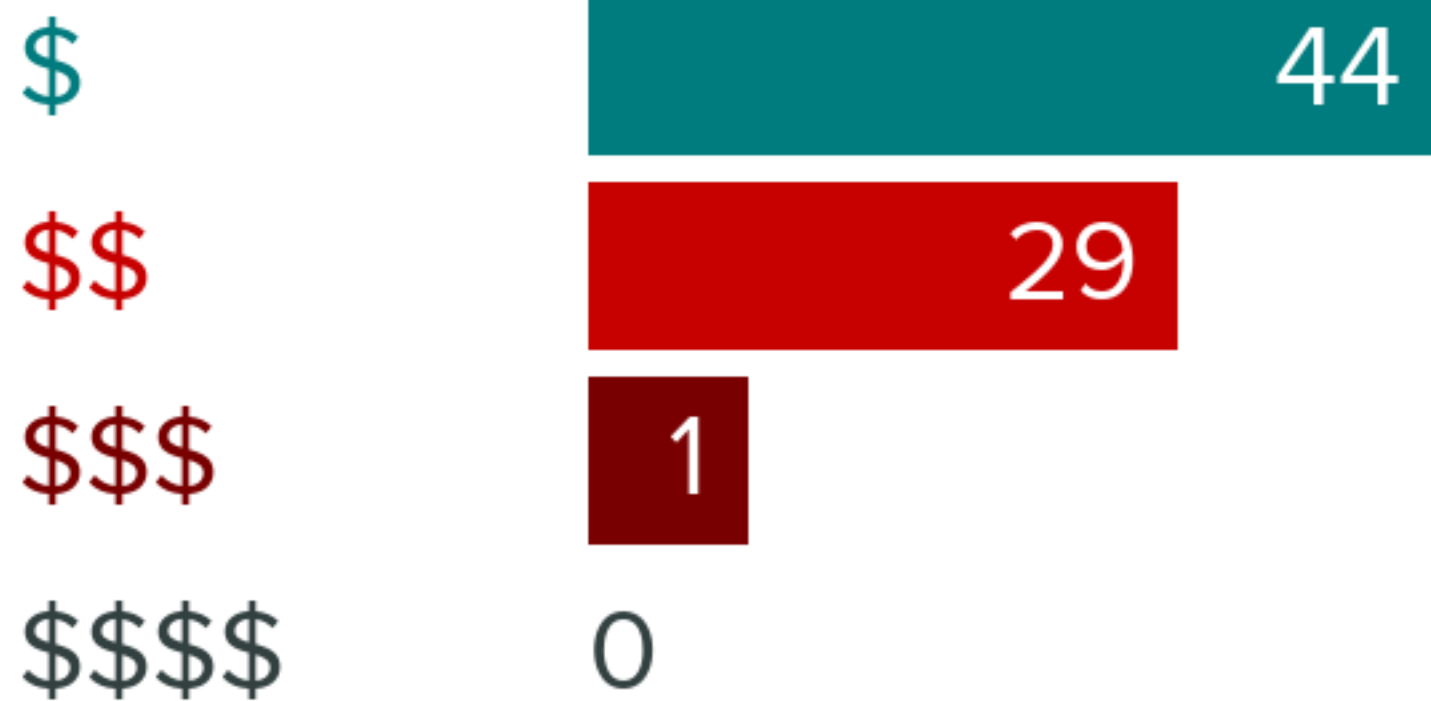

81

WITHIN 5 MILES

GOOD EATS BY CATEGORY

AMERICAN	15
FAST FOOD	15
MEXICAN	13
ASIAN	9
PIZZA	8
ITALIAN	4
BARBECUE	4
INTERNATIONAL	4
STEAKHOUSES	1
OTHER	8