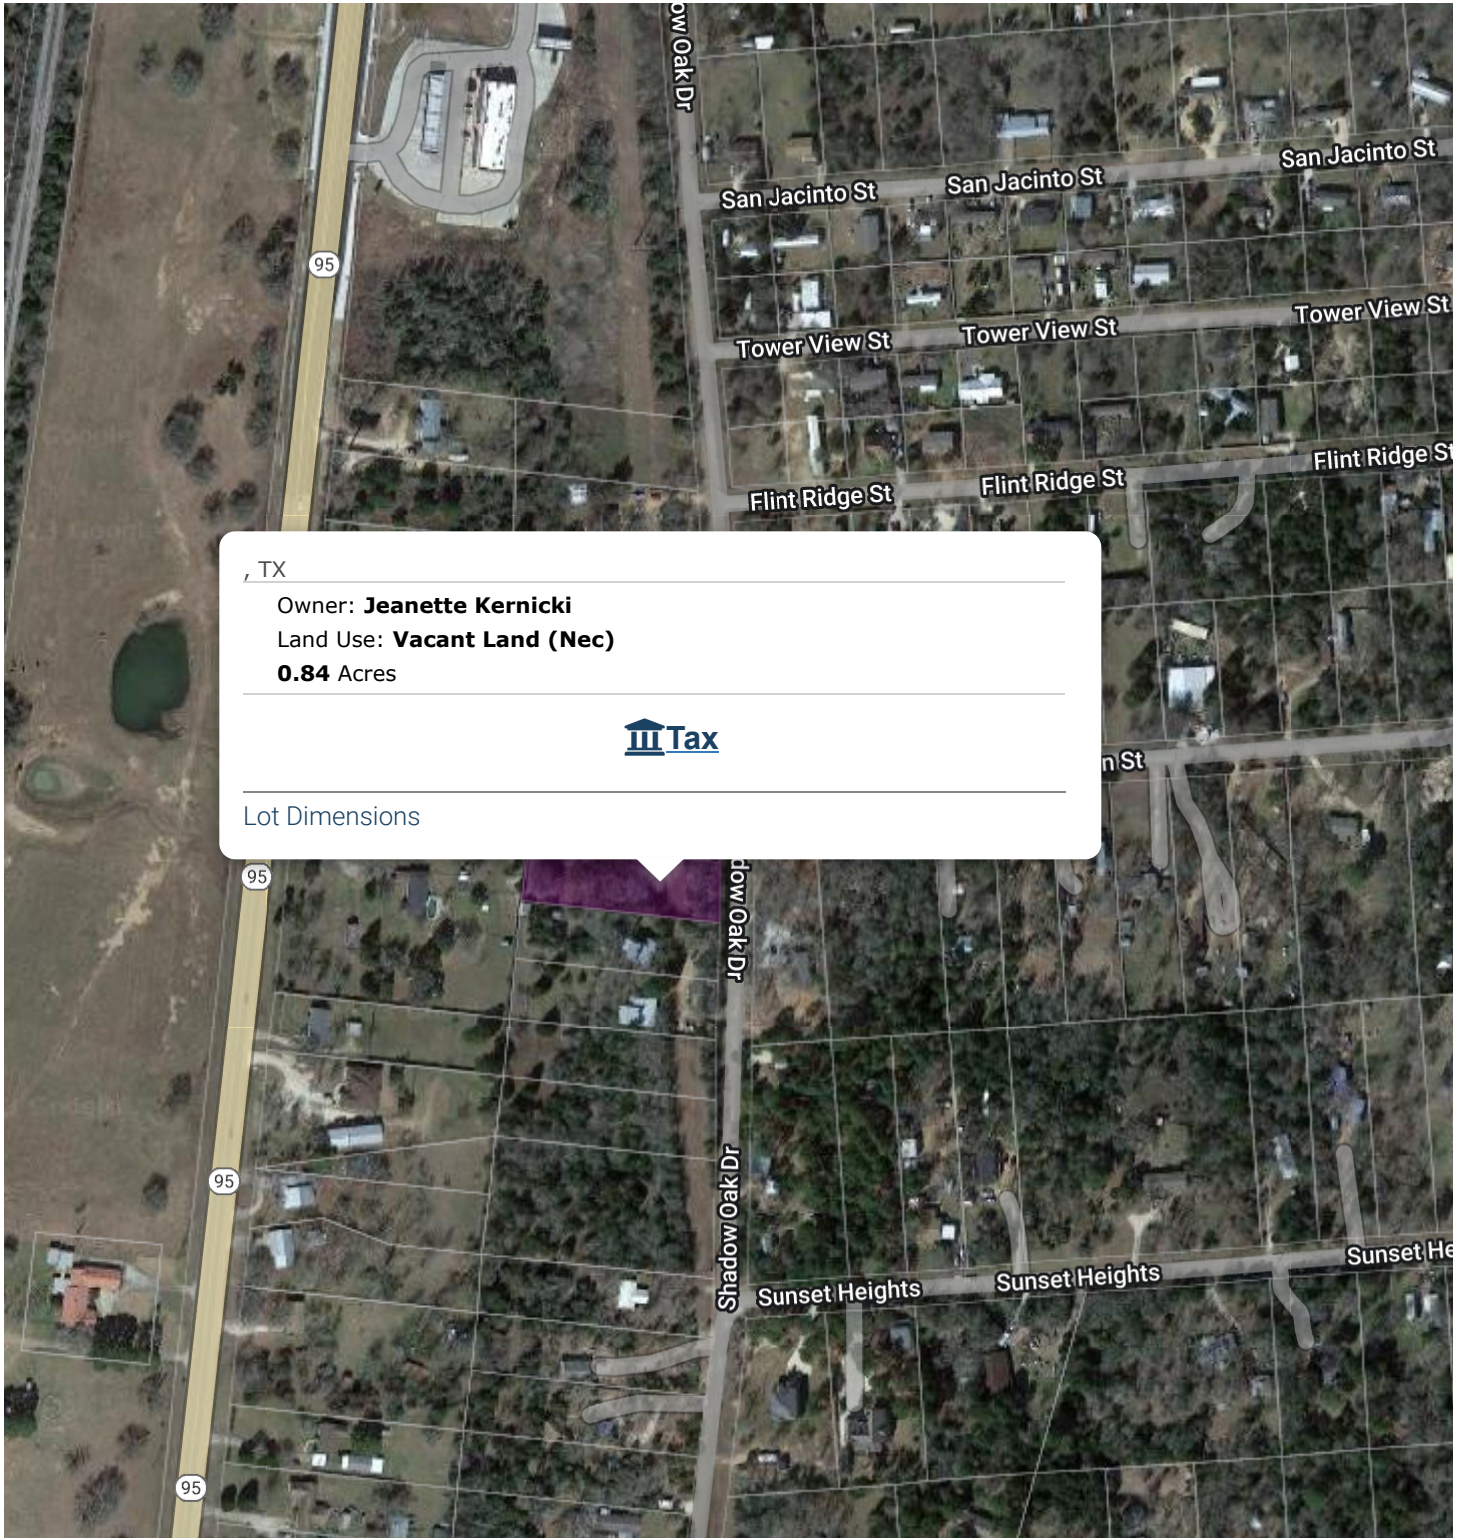

Map [Google Street View](#)

Click any parcel for parcel details.

, TX

Owner: **Jeanette Kernicki**
 Land Use: **Vacant Land (Nec)**
0.84 Acres

 Tax

Lot Dimensions

Parcel Disclaimer
Ruler
Legend