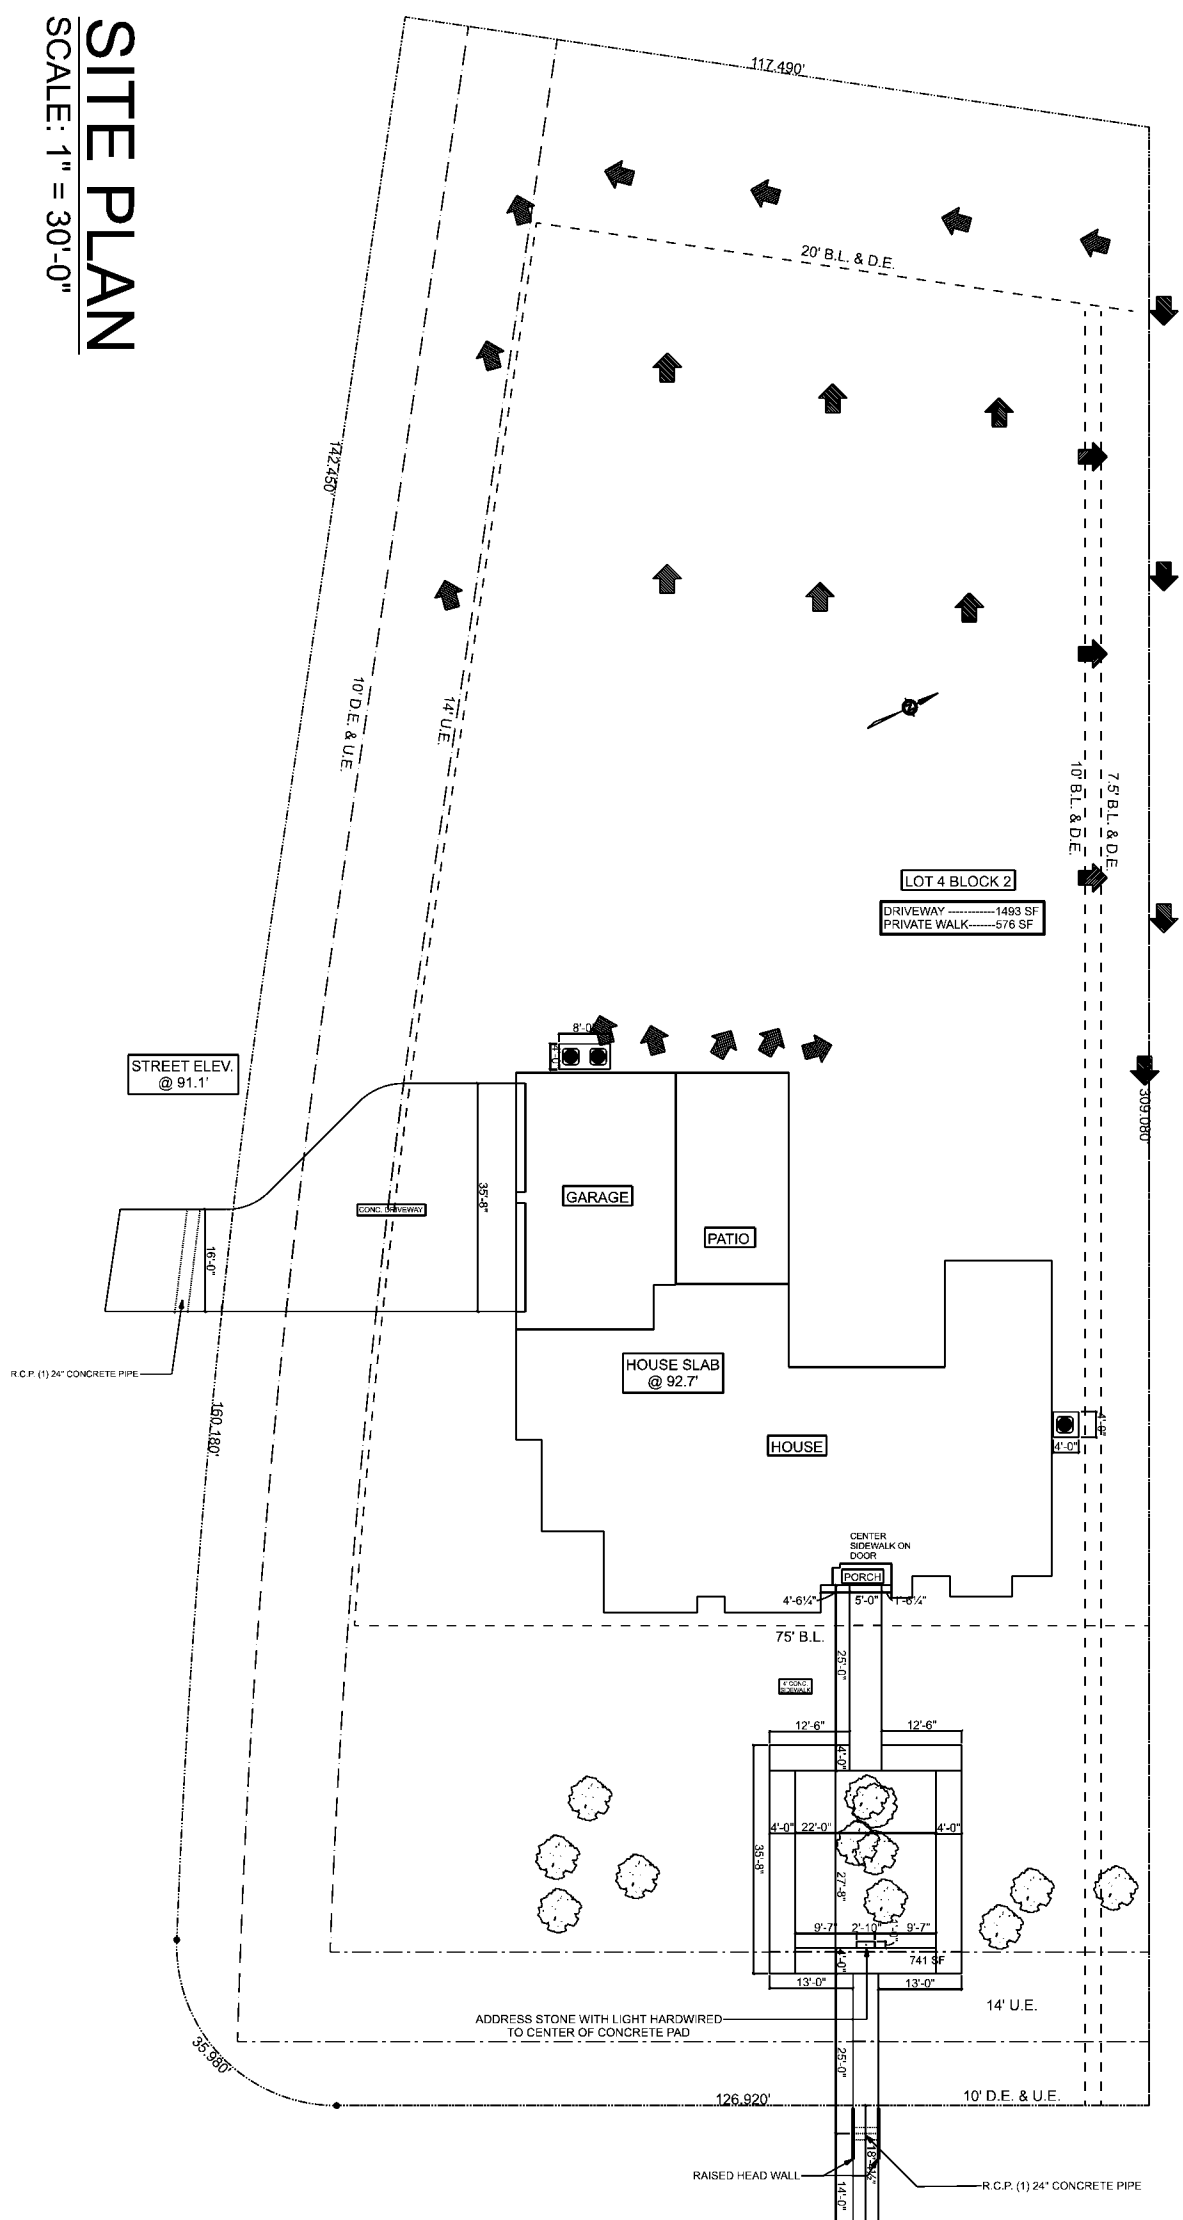

SITE PLAN
SCALE: 1" = 30'-0"

27053
3'-0" 5'-1"

MAILBOX DETAIL
BACKLIT LETTERS

VILLA MODERNO

27053 Star Gazer Way, Spring, 77386
Lot: 4, Block: 2, Benders Landing Estates Sec 7