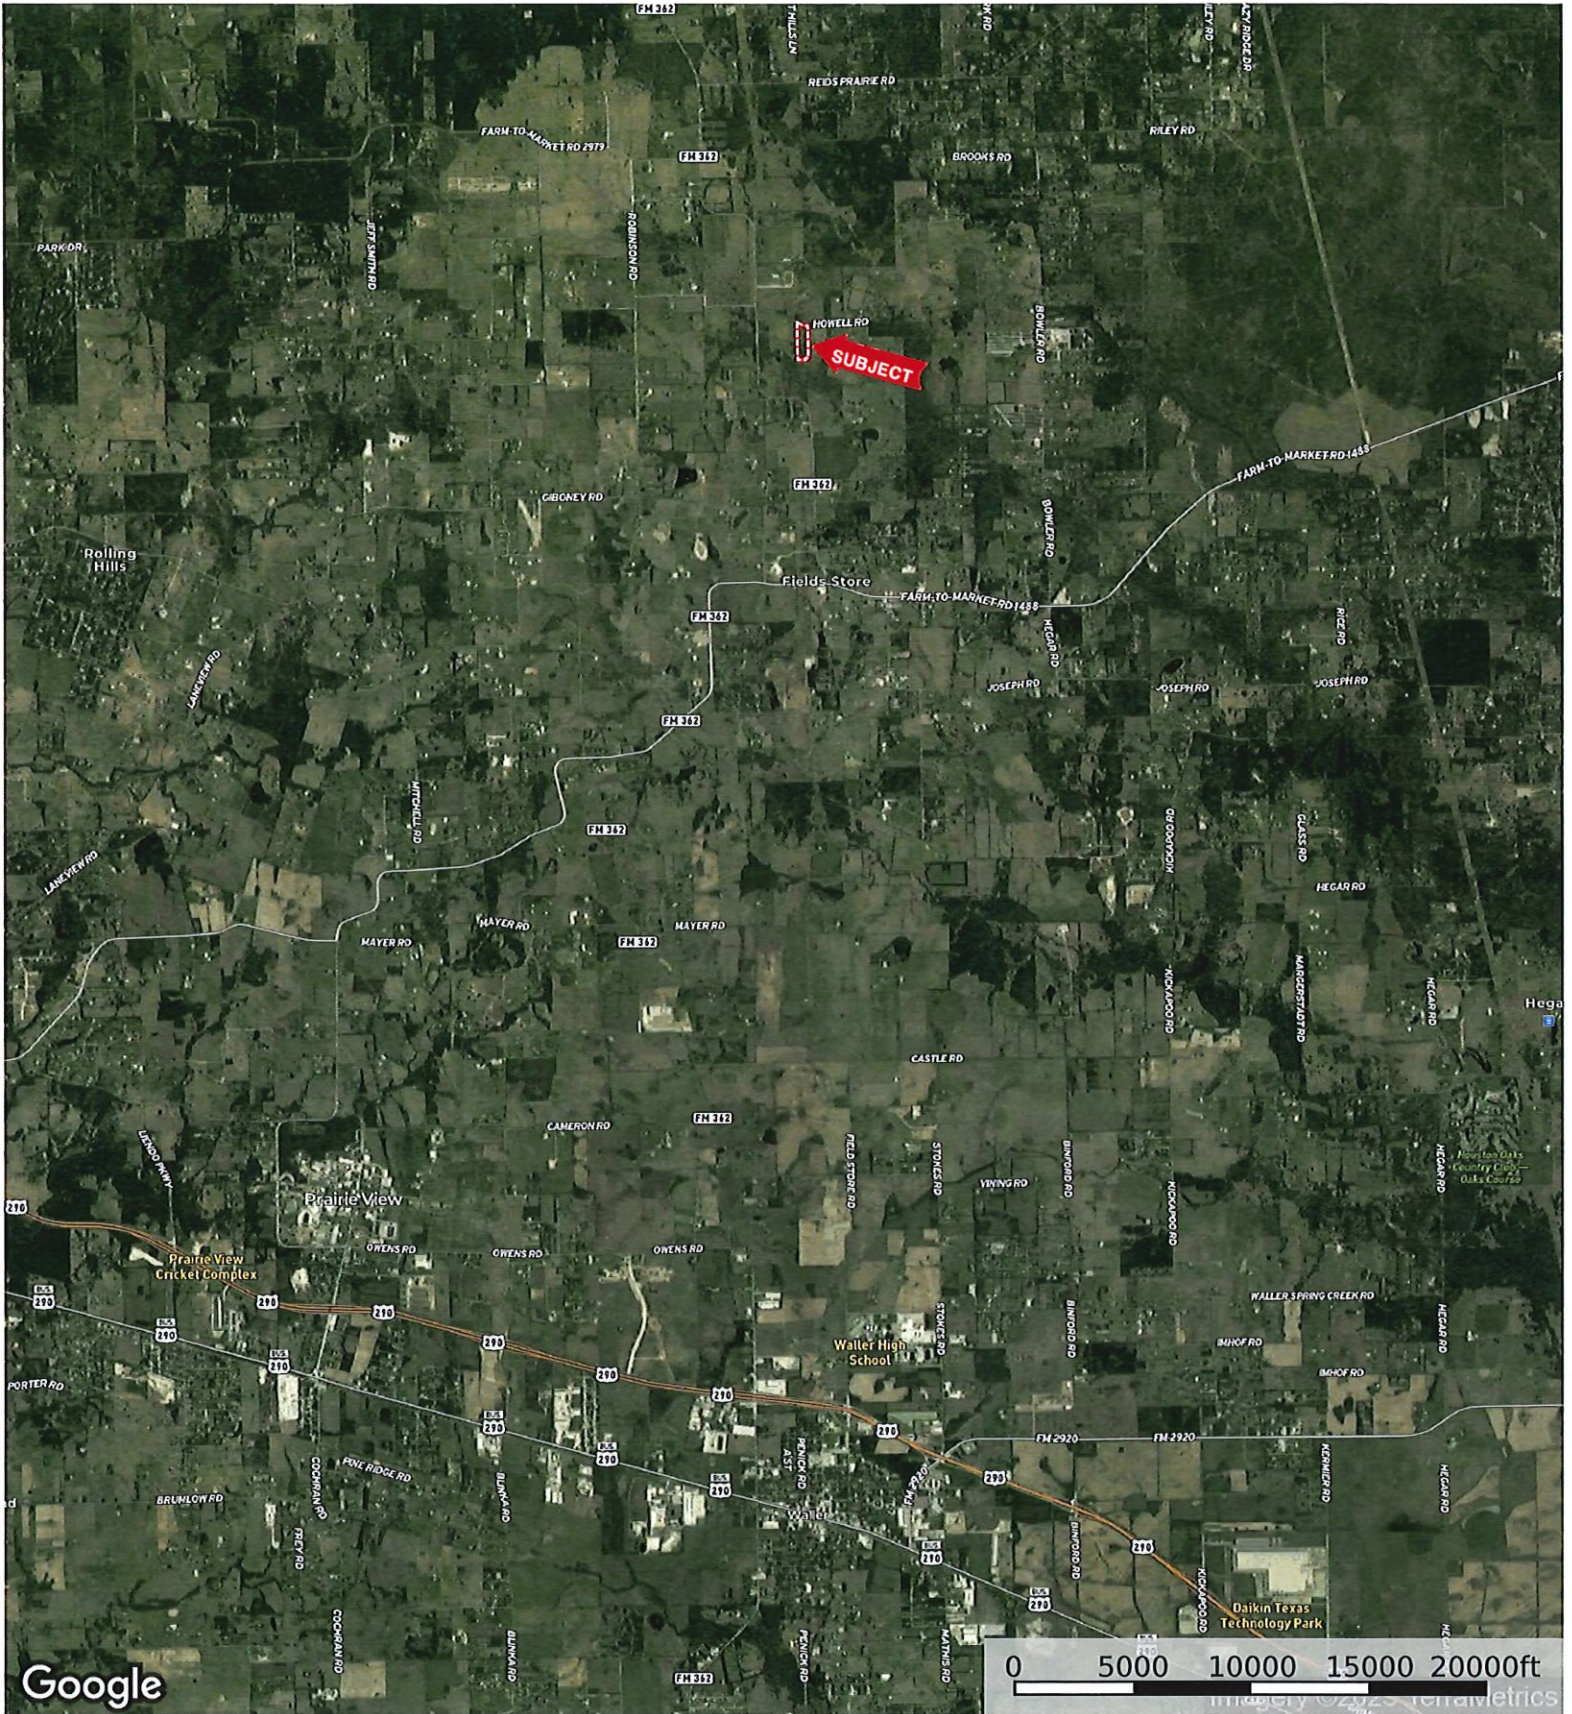

32251 Howell Rd.
Waller County, Texas, AC +/-

Google

0 5000 10000 15000 20000ft

Boundary

id. The information contained herein was obtained from sources deemed to be reliable. Land id™ Services makes no warranties or guarantees as to the completeness or accuracy thereof.