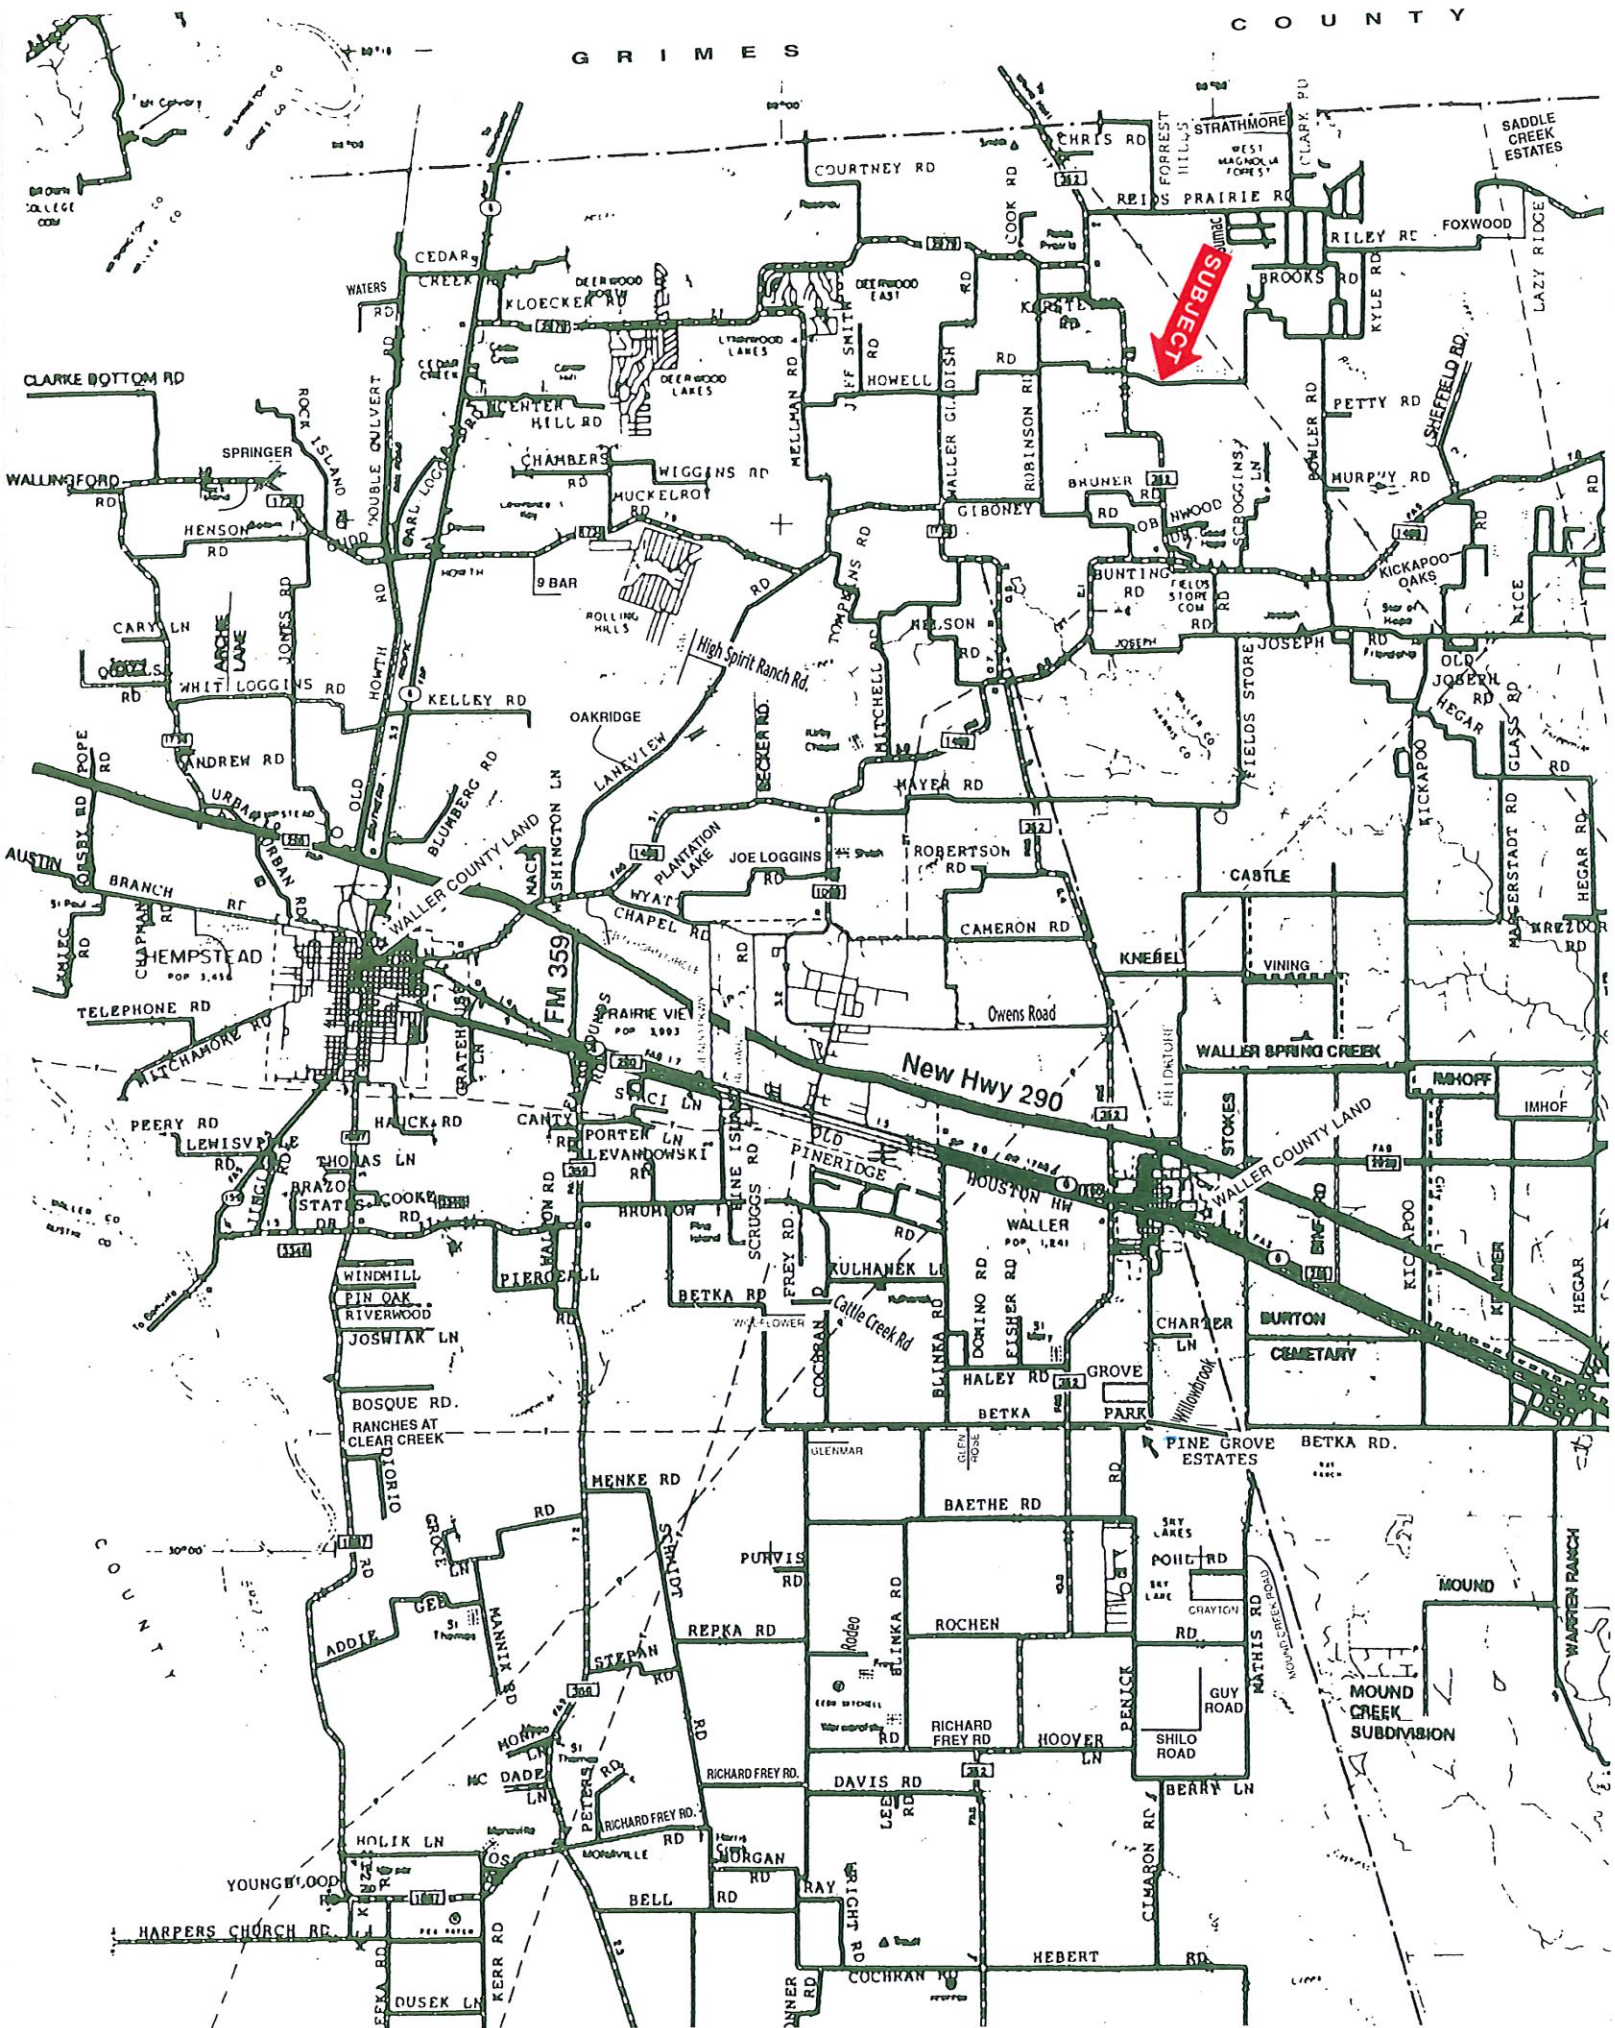

GRIMES

COUNTY

SUBJECT

New Hwy 290

FM 359

MOUND CREEK SUBDIVISION

WALLER COUNTY LAND

BURTON CEMETARY

WALLER HW

Waller Spring Creek

High Spirit Ranch Rd.

Plantation Lake

Oakridge

Deerwood Lakes

Deerwood East

GRIMES COUNTY

WALLER COUNTY

SADDLE CREEK ESTATES

FOXWOOD

LAZY RIDGE

RYLEY RD

FOXWOOD

NICE

HEGAR

Google  
 © 2017 Google Earth Engine, LLC. Google Earth Engine, LLC. 360° Virtual Street View, 360° Virtual Street View

- ┆ Boundary
- 100 Year Floodplain
- 500 Year Floodplain
- Floodway
- Special
- Unmapped/ Not Included