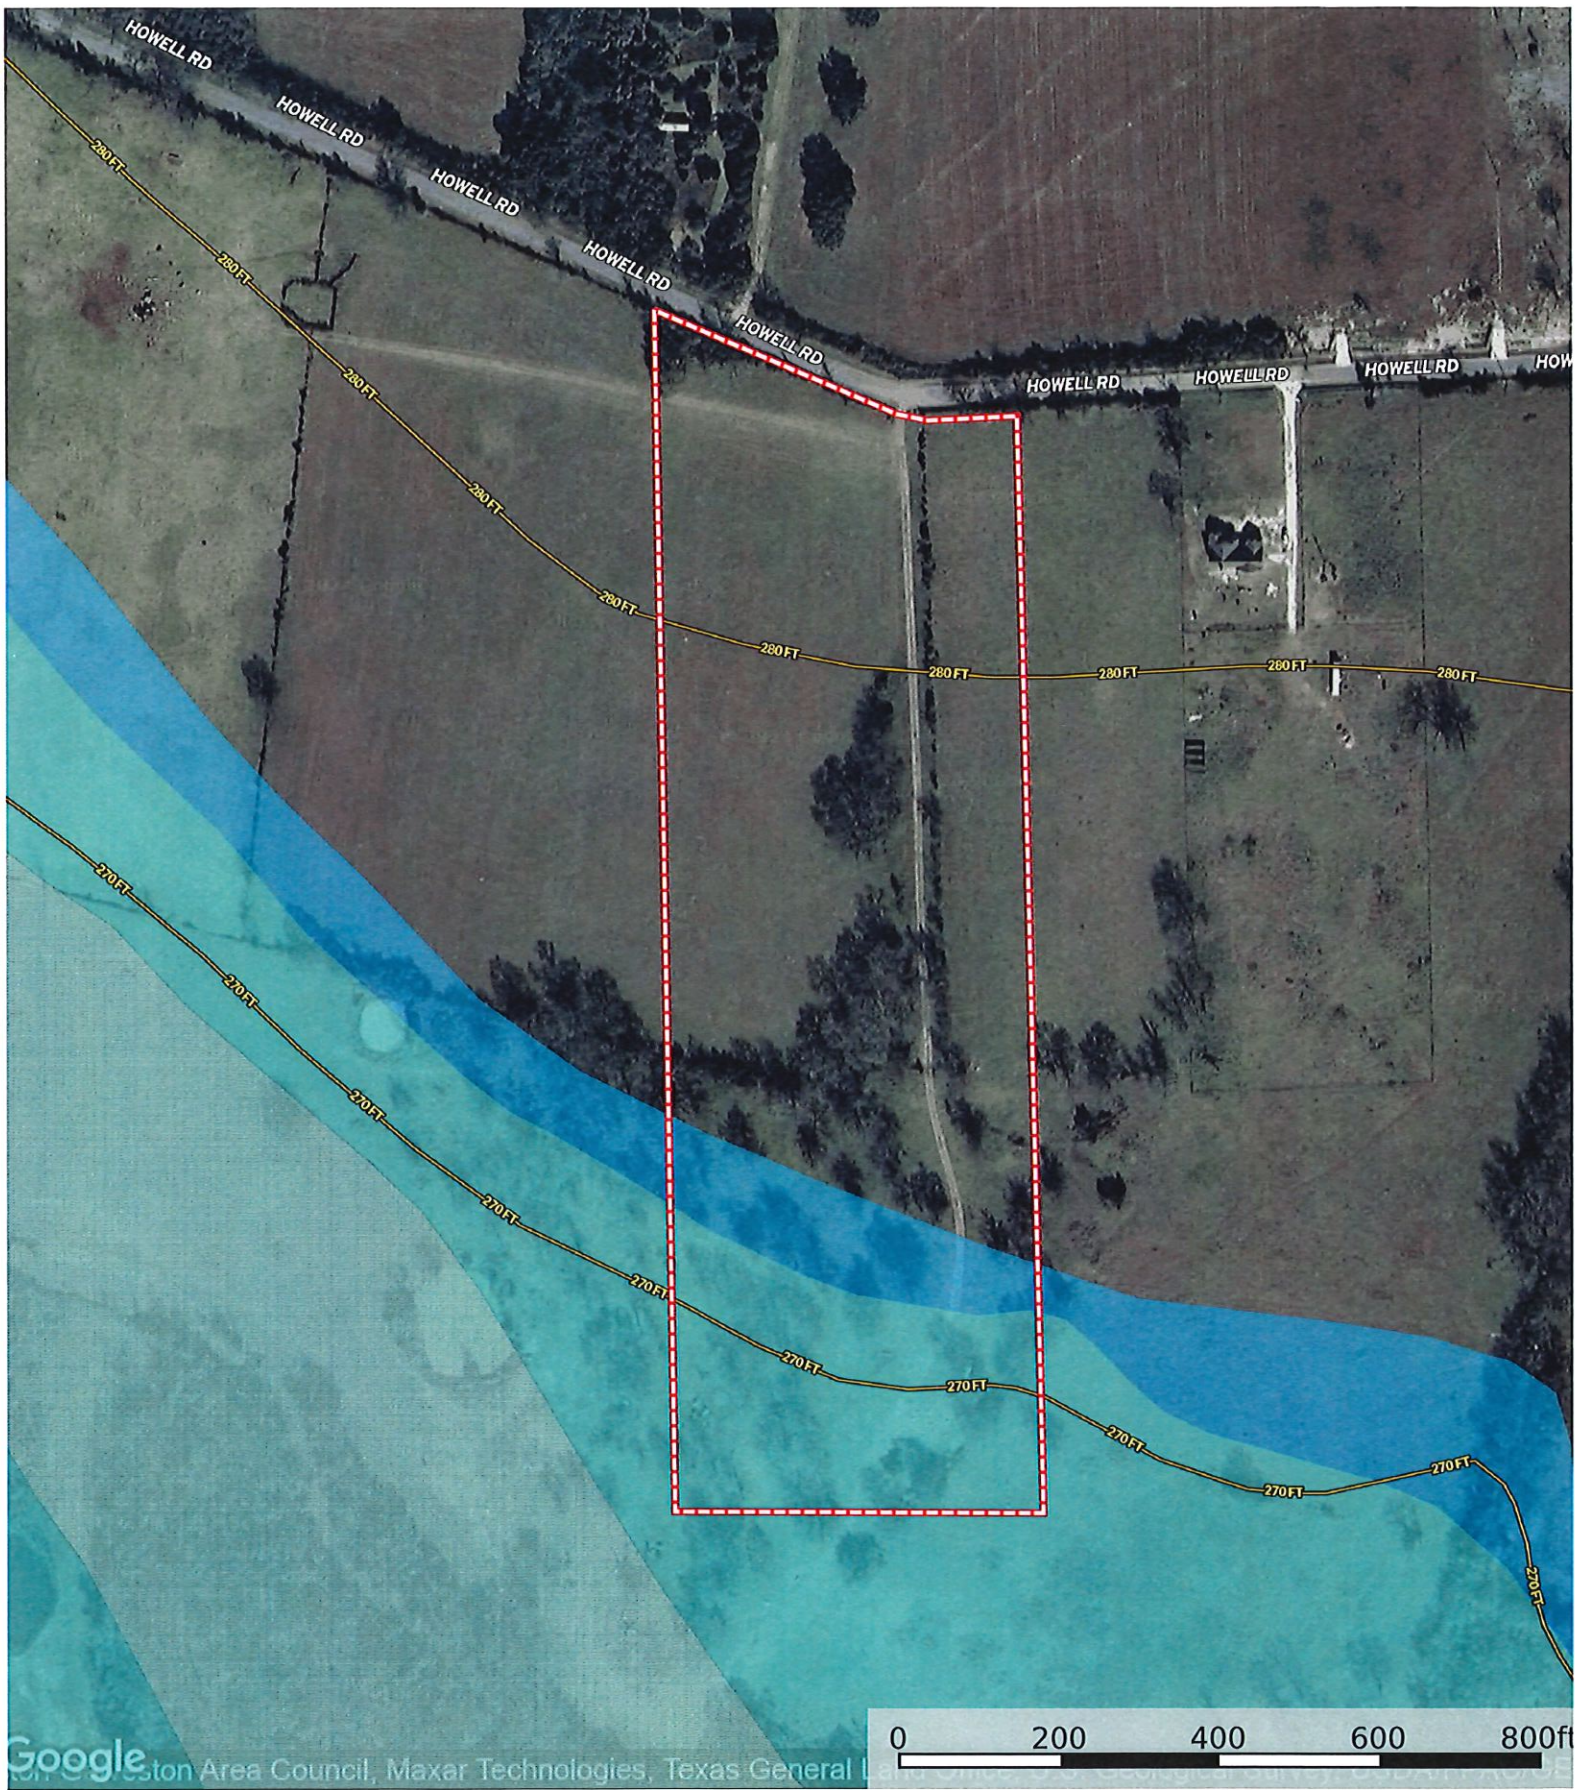

- Boundary
- 100 Year Floodplain
- 500 Year Floodplain
- Floodway
- Special
- Unmapped/ Not Included