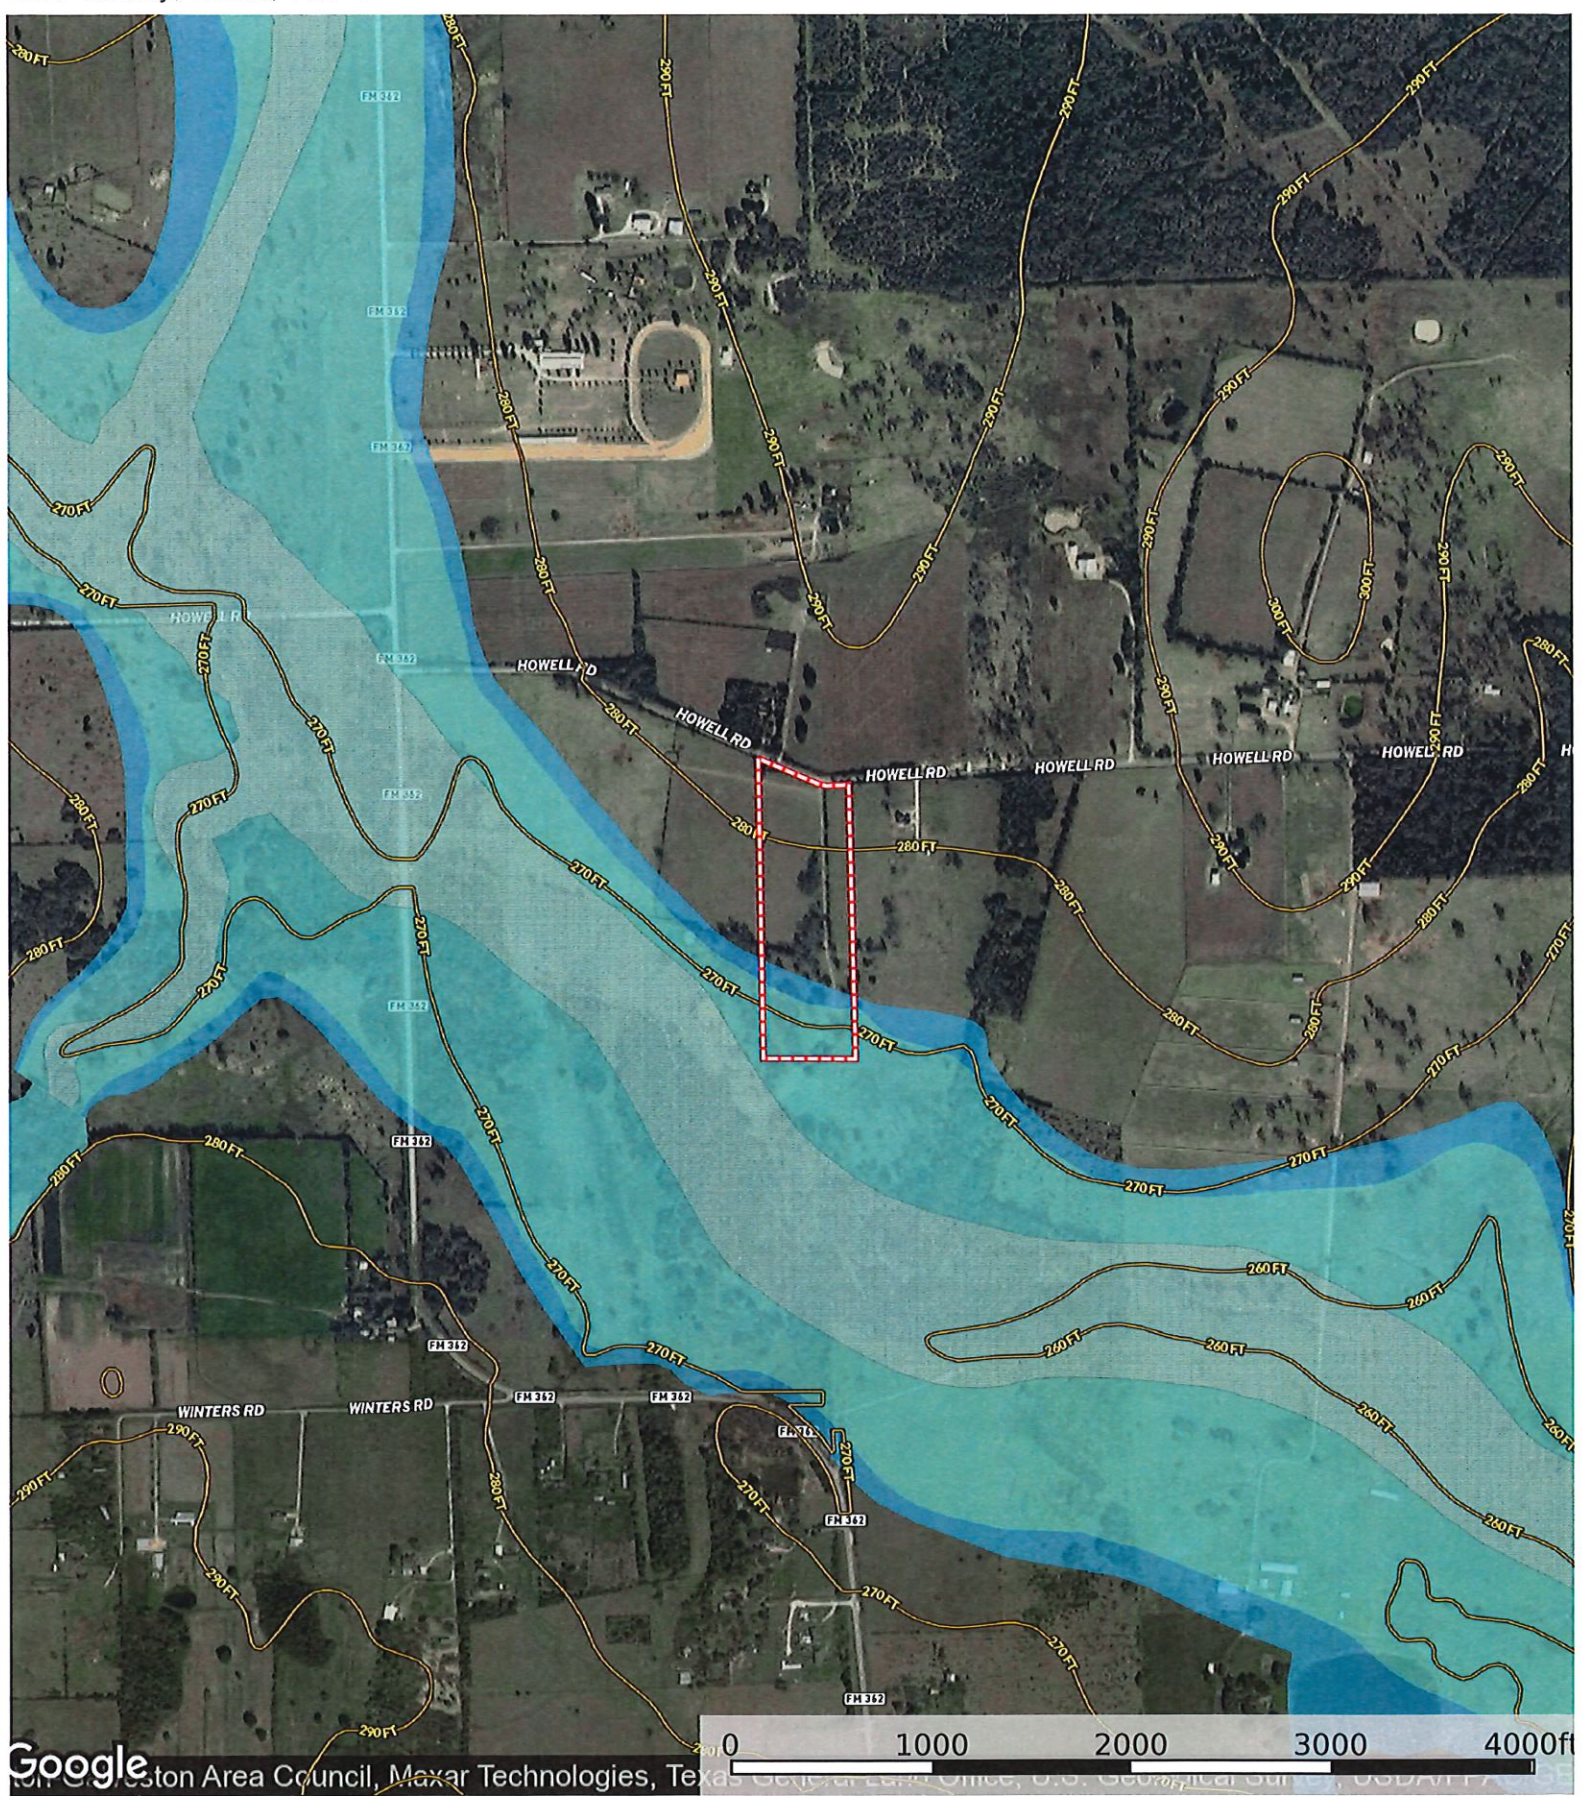

GRIMES

COUNTY

SUBJECT

New Hwy 290

FM 359

MOUND CREEK SUBDIVISION

WALLER COUNTY LAND

BURTON CEMETARY

id. The information contained herein was obtained from sources deemed to be reliable. Land id™ Services makes no warranties or guarantees as to the completeness or accuracy thereof.

- Boundary
- 100 Year Floodplain
- 500 Year Floodplain
- Floodway
- Special
- Unmapped/ Not Included

Google  
 © 2017 Google Earth Engine, LLC. Google Earth Engine, LLC. 360° Virtual Street View, 360° Virtual Street View

- ┆ Boundary
- 100 Year Floodplain
- 500 Year Floodplain
- Floodway
- Special
- Unmapped/ Not Included