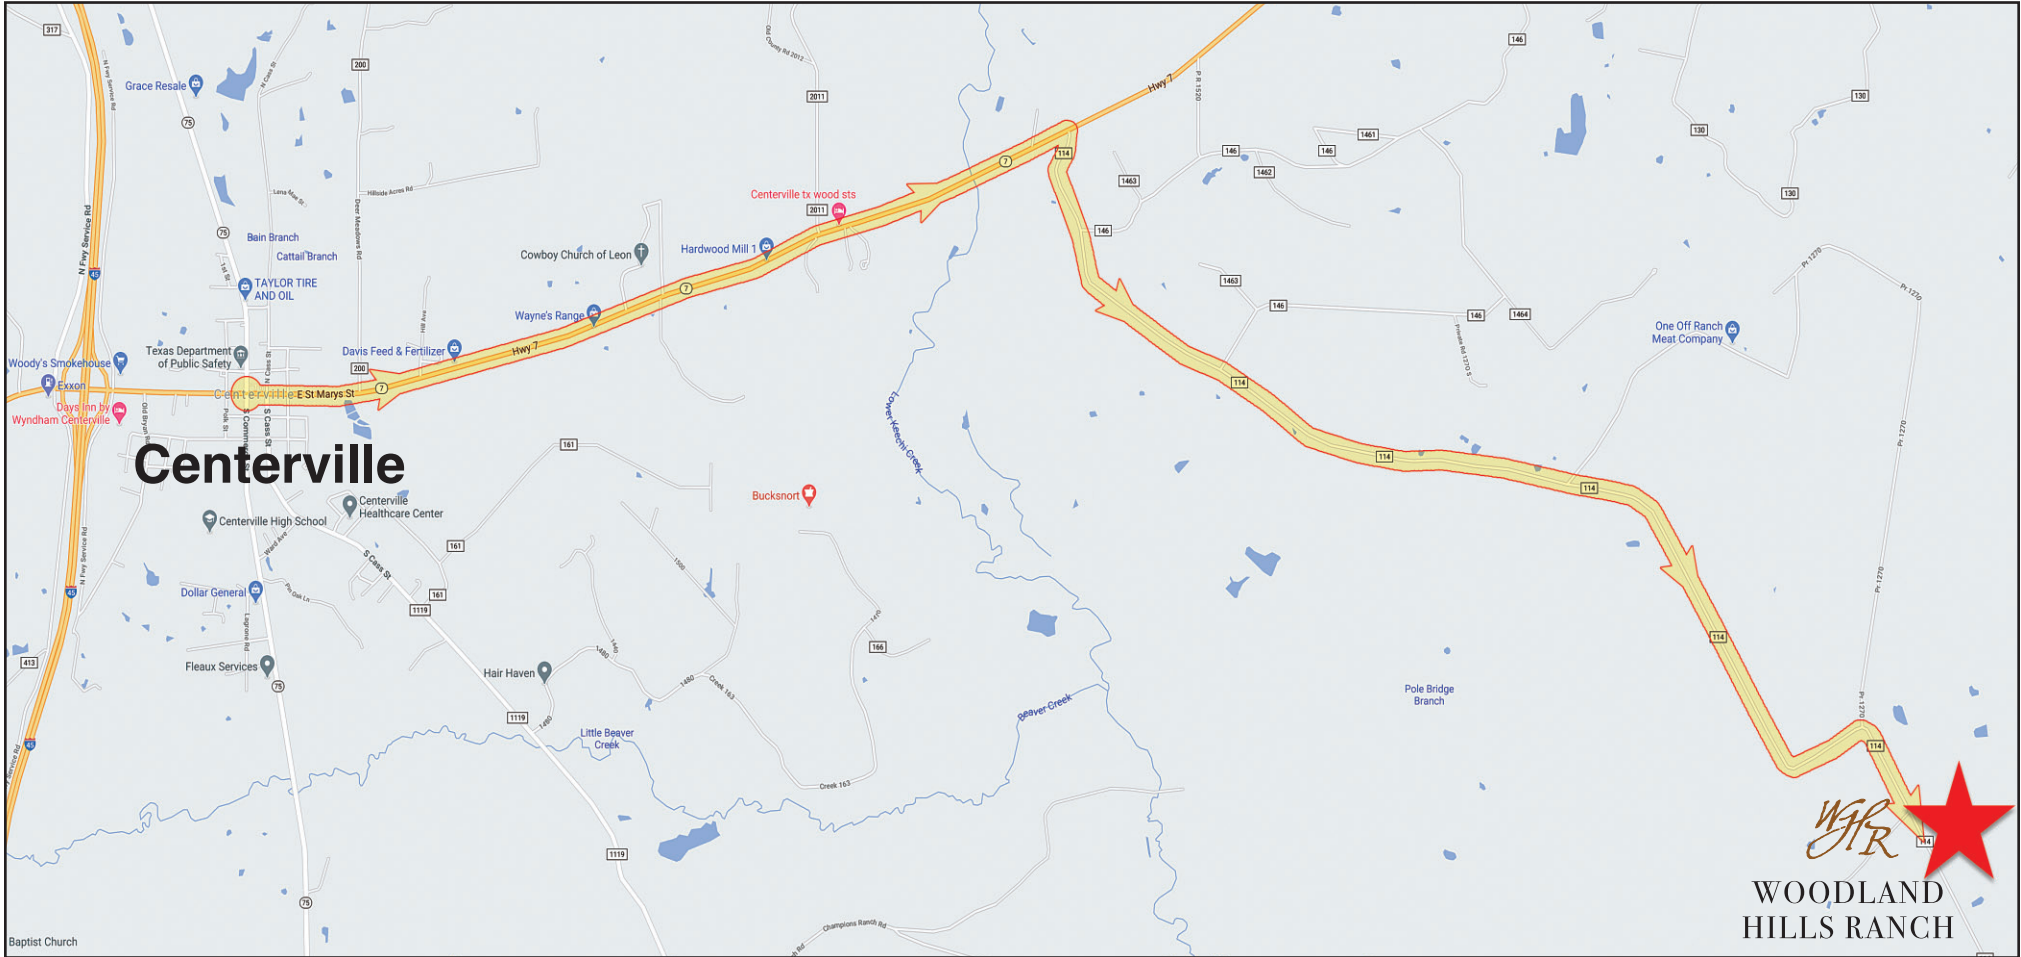

Directions to Woodland Hills Ranch

WOODLAND
HILLS RANCH

Directions

- From downtown Centerville, starting at the intersection of Hwy 7 and Route 75, follow Hwy 7 east, approximately 2.9 miles to Rt 114 (on your right).
- Take a right onto Rt 114 and travel approx 4.2 miles to the property (on your left).