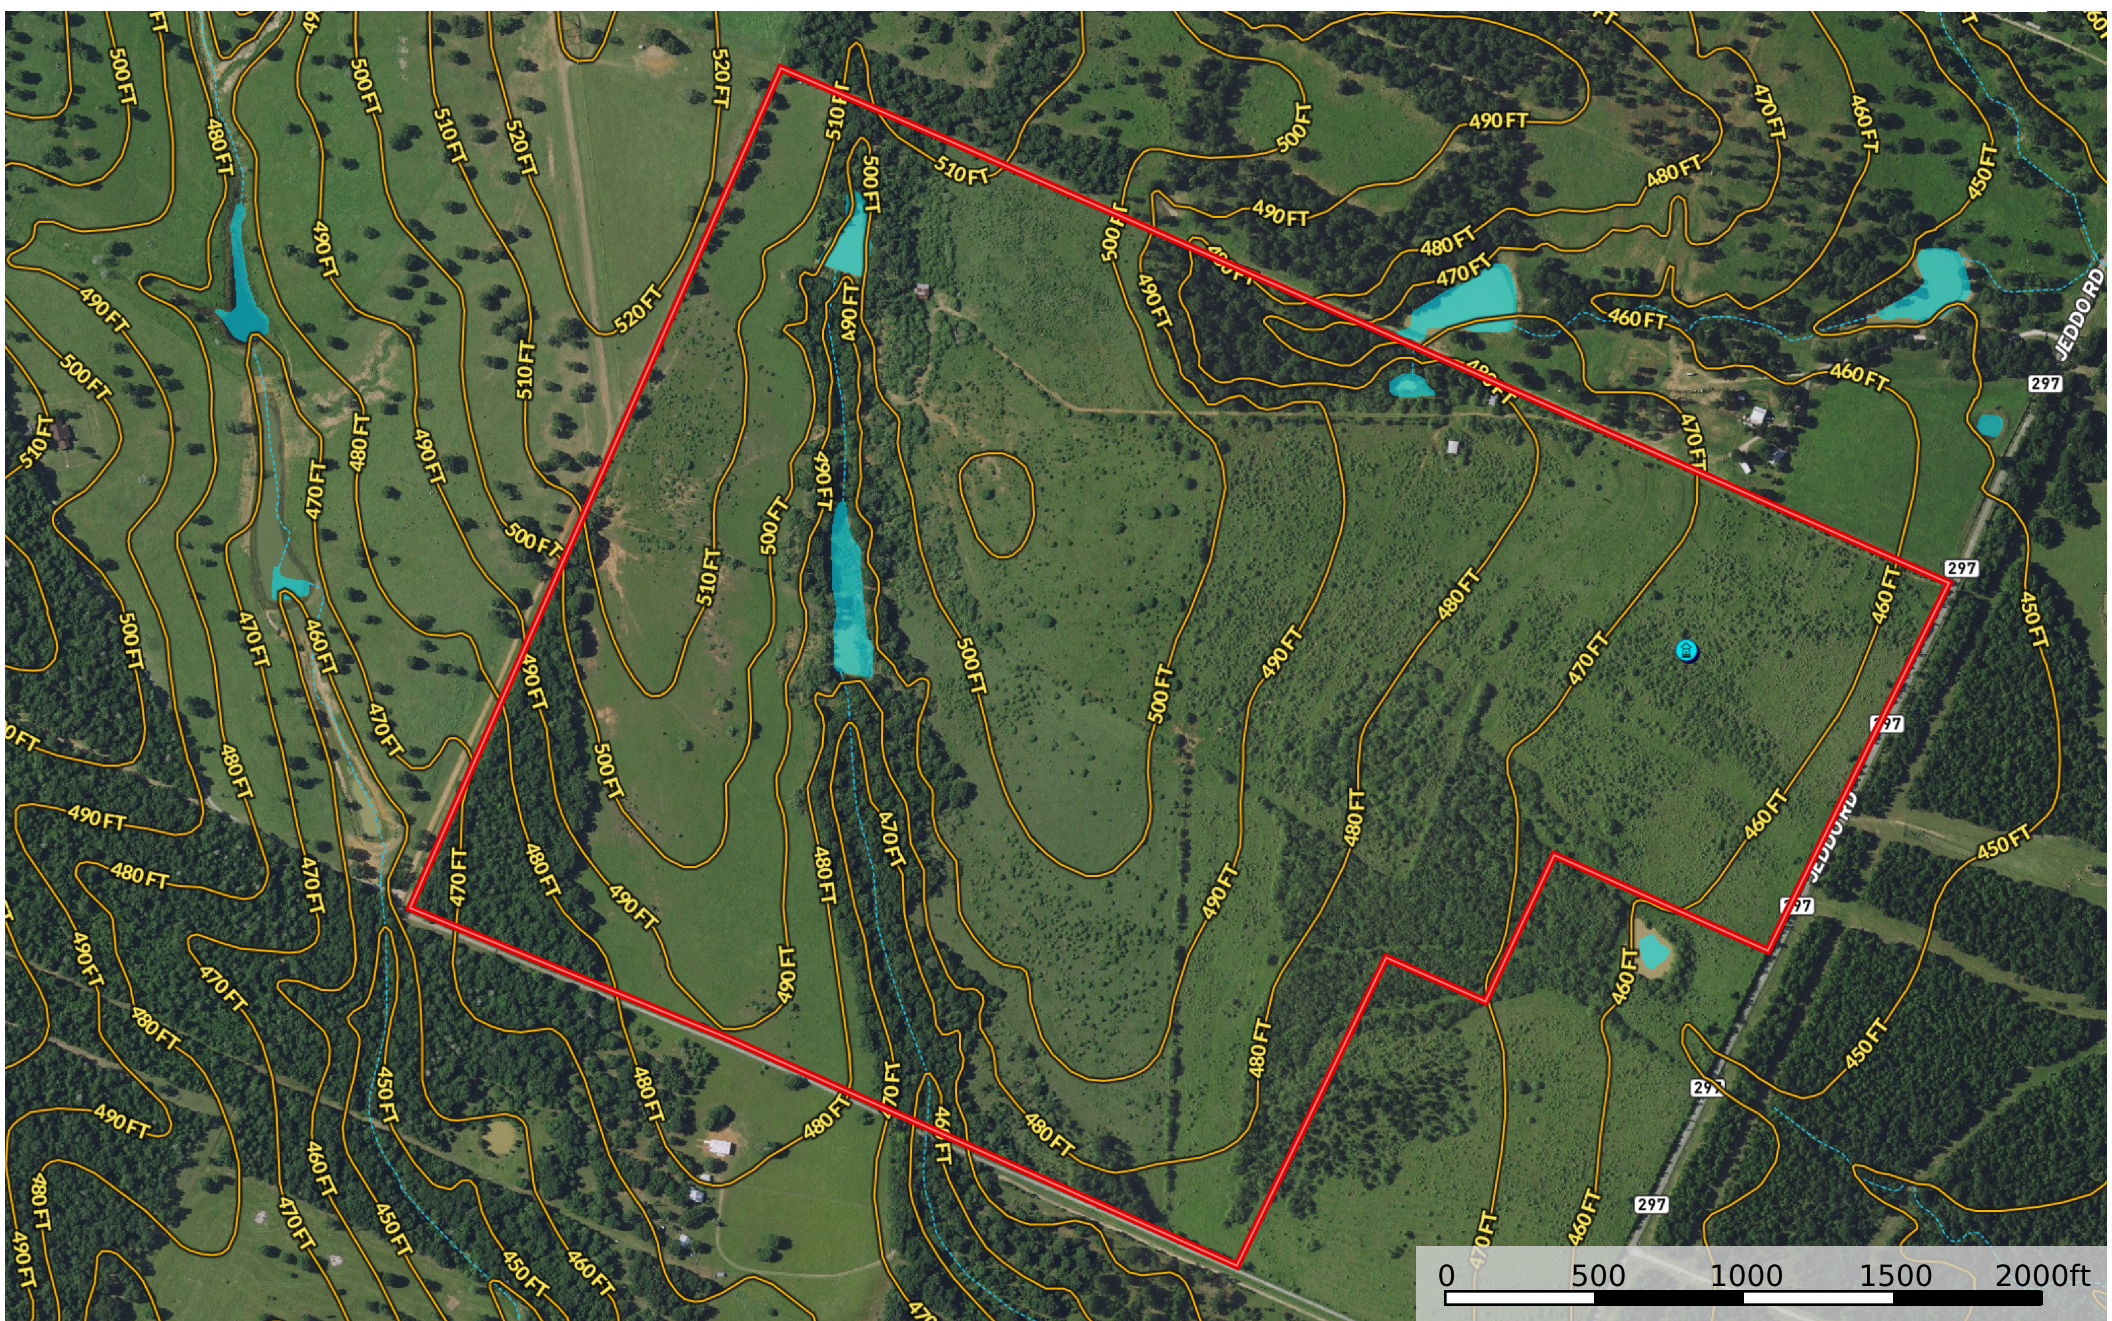

Lester 256 acres on Jeddo Road

Texas, AC +/-

- Boundary
- Stream, Intermittent
- River/Creek
- Water Body
- Water Wells