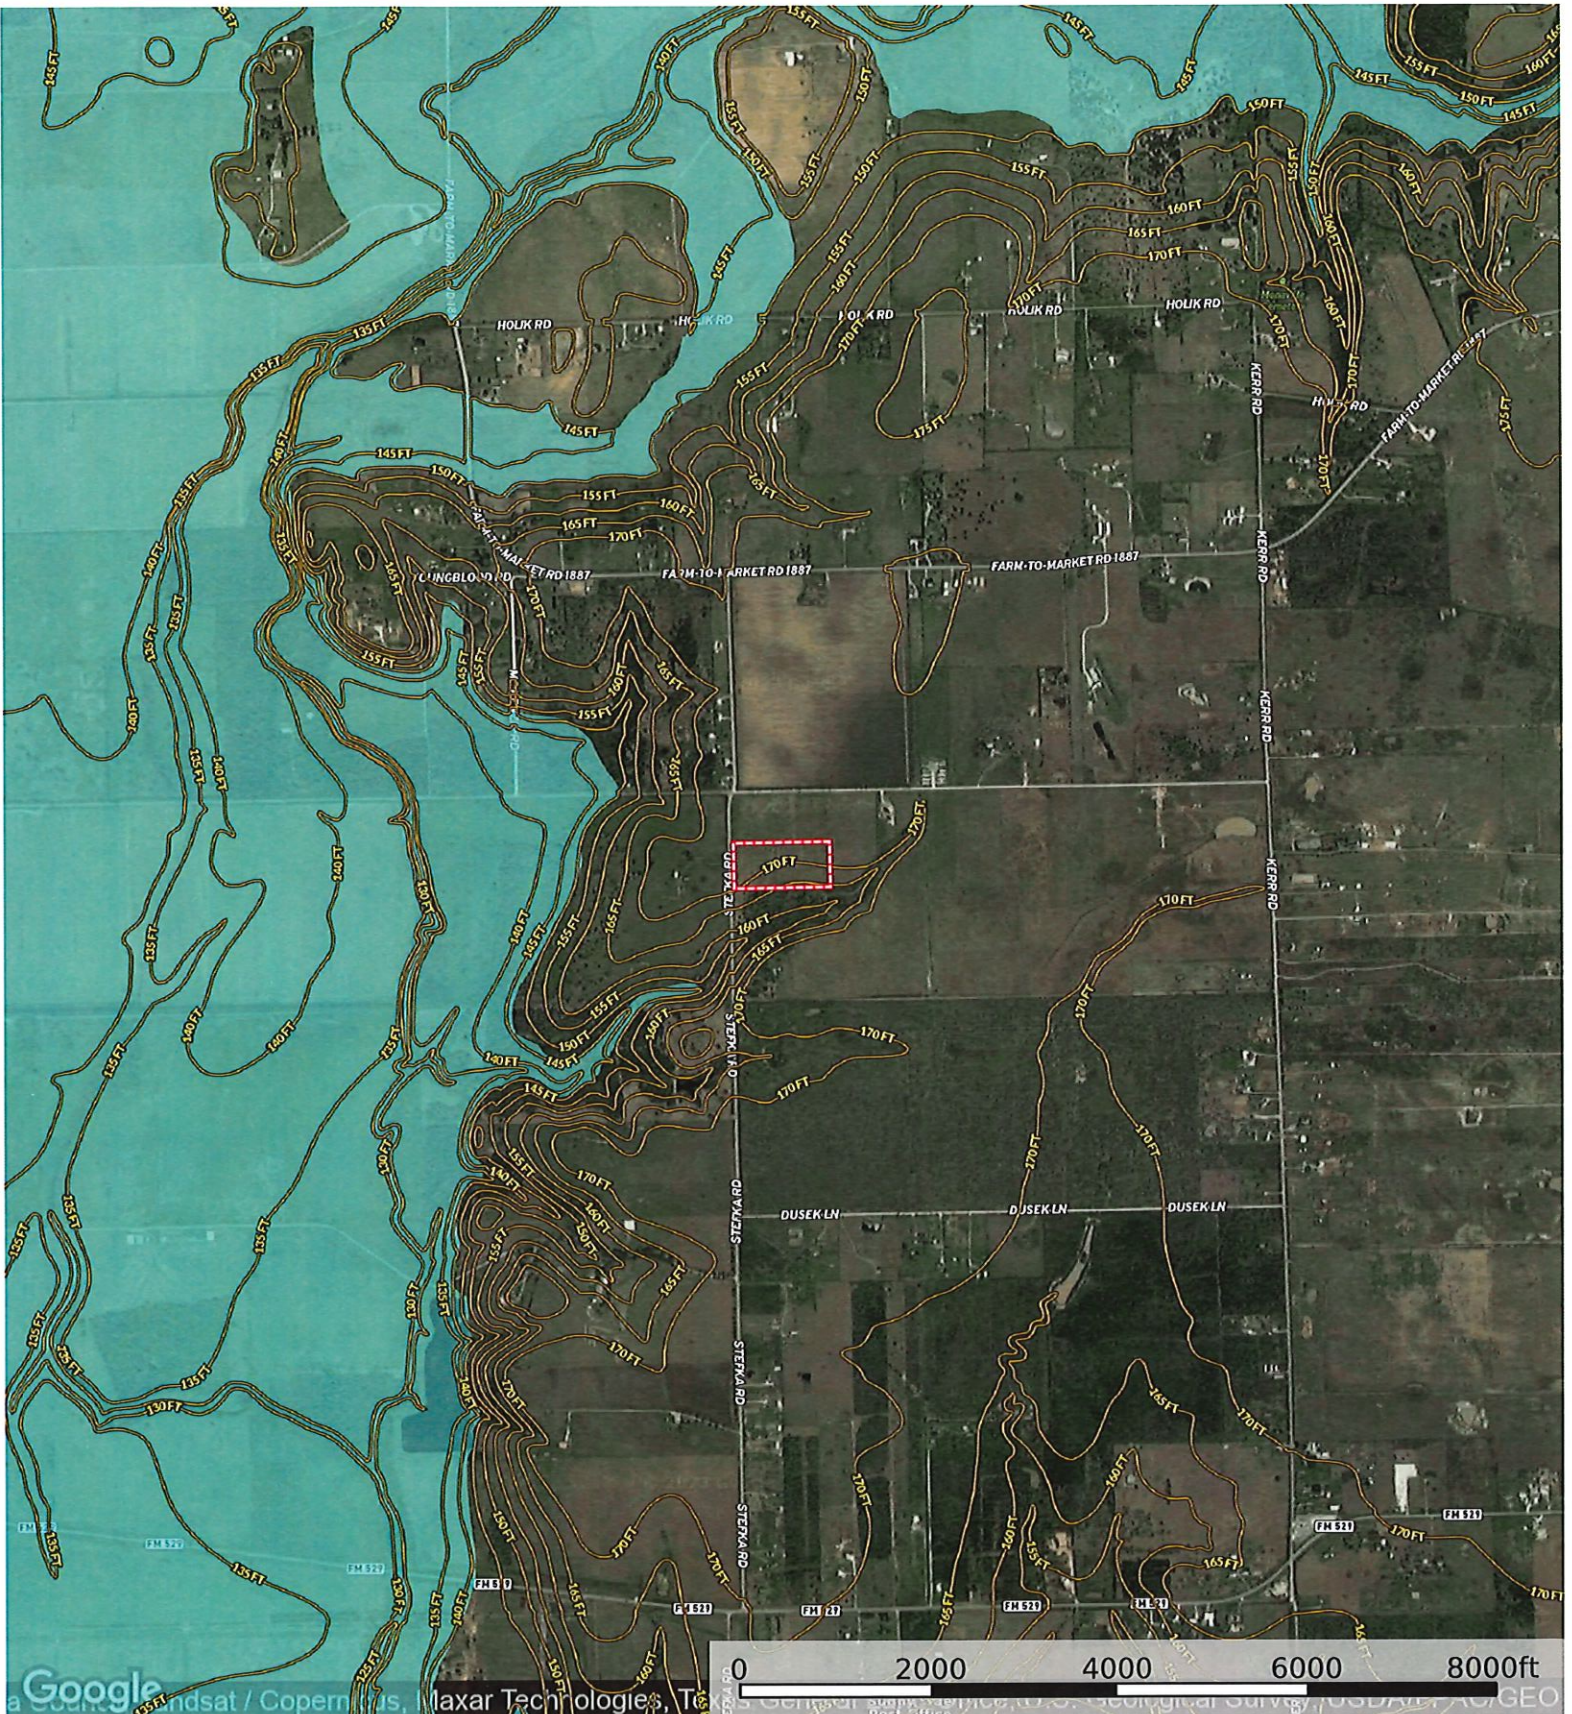

SUBJECT

WALLER COUNTY

HARRIS CO
PITTS CO

DATE OF FIELD

Boundary

The information contained herein was obtained from sources deemed to be reliable. Land ID™ Services makes no warranties or guarantees as to the completeness or accuracy thereof.

Google

Imagery ©2023 Houston-Galveston Area Council, Maxar Technologies, U.S. Geological Survey, USDA/NRCS/Geo

 Boundary

- Boundary
- 100 Year Floodplain
- 500 Year Floodplain
- Floodway
- Special
- Unmapped/ Not Included