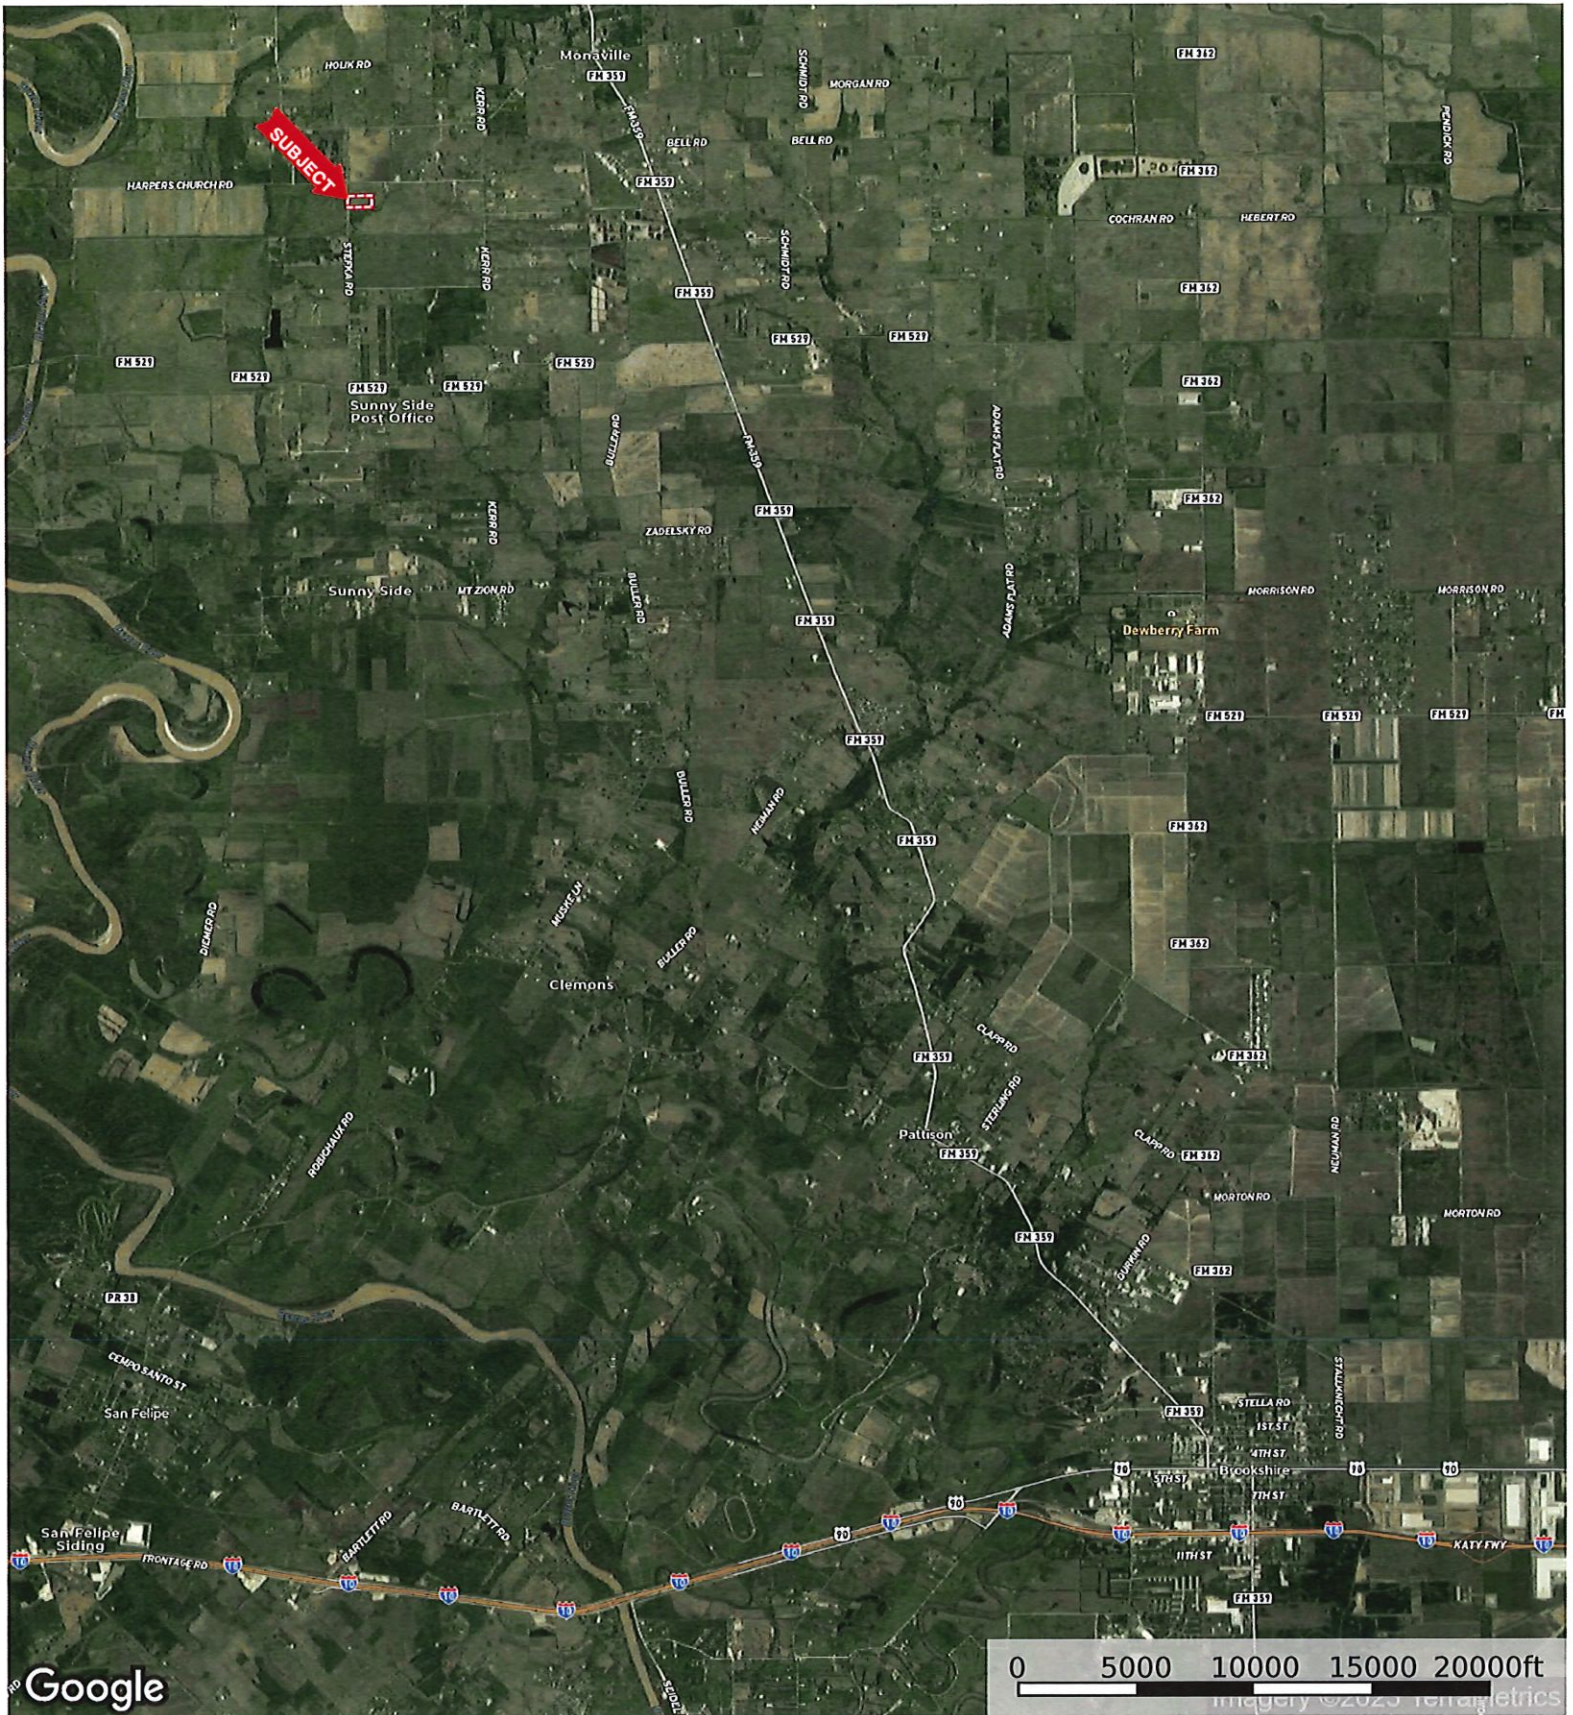

SUBJECT

WALLER COUNTY

HARRIS CO
PITTS CO

DATE OF FIELD

Boundary

The information contained herein was obtained from sources deemed to be reliable. Land ID™ Services makes no warranties or guarantees as to the completeness or accuracy thereof.

Google

Imagery ©2023 Houston-Galveston Area Council, Maxar Technologies, U.S. Geological Survey, USDA/NRCS/Geo

 Boundary

- Boundary
- 100 Year Floodplain
- 500 Year Floodplain
- Floodway
- Special
- Unmapped/ Not Included