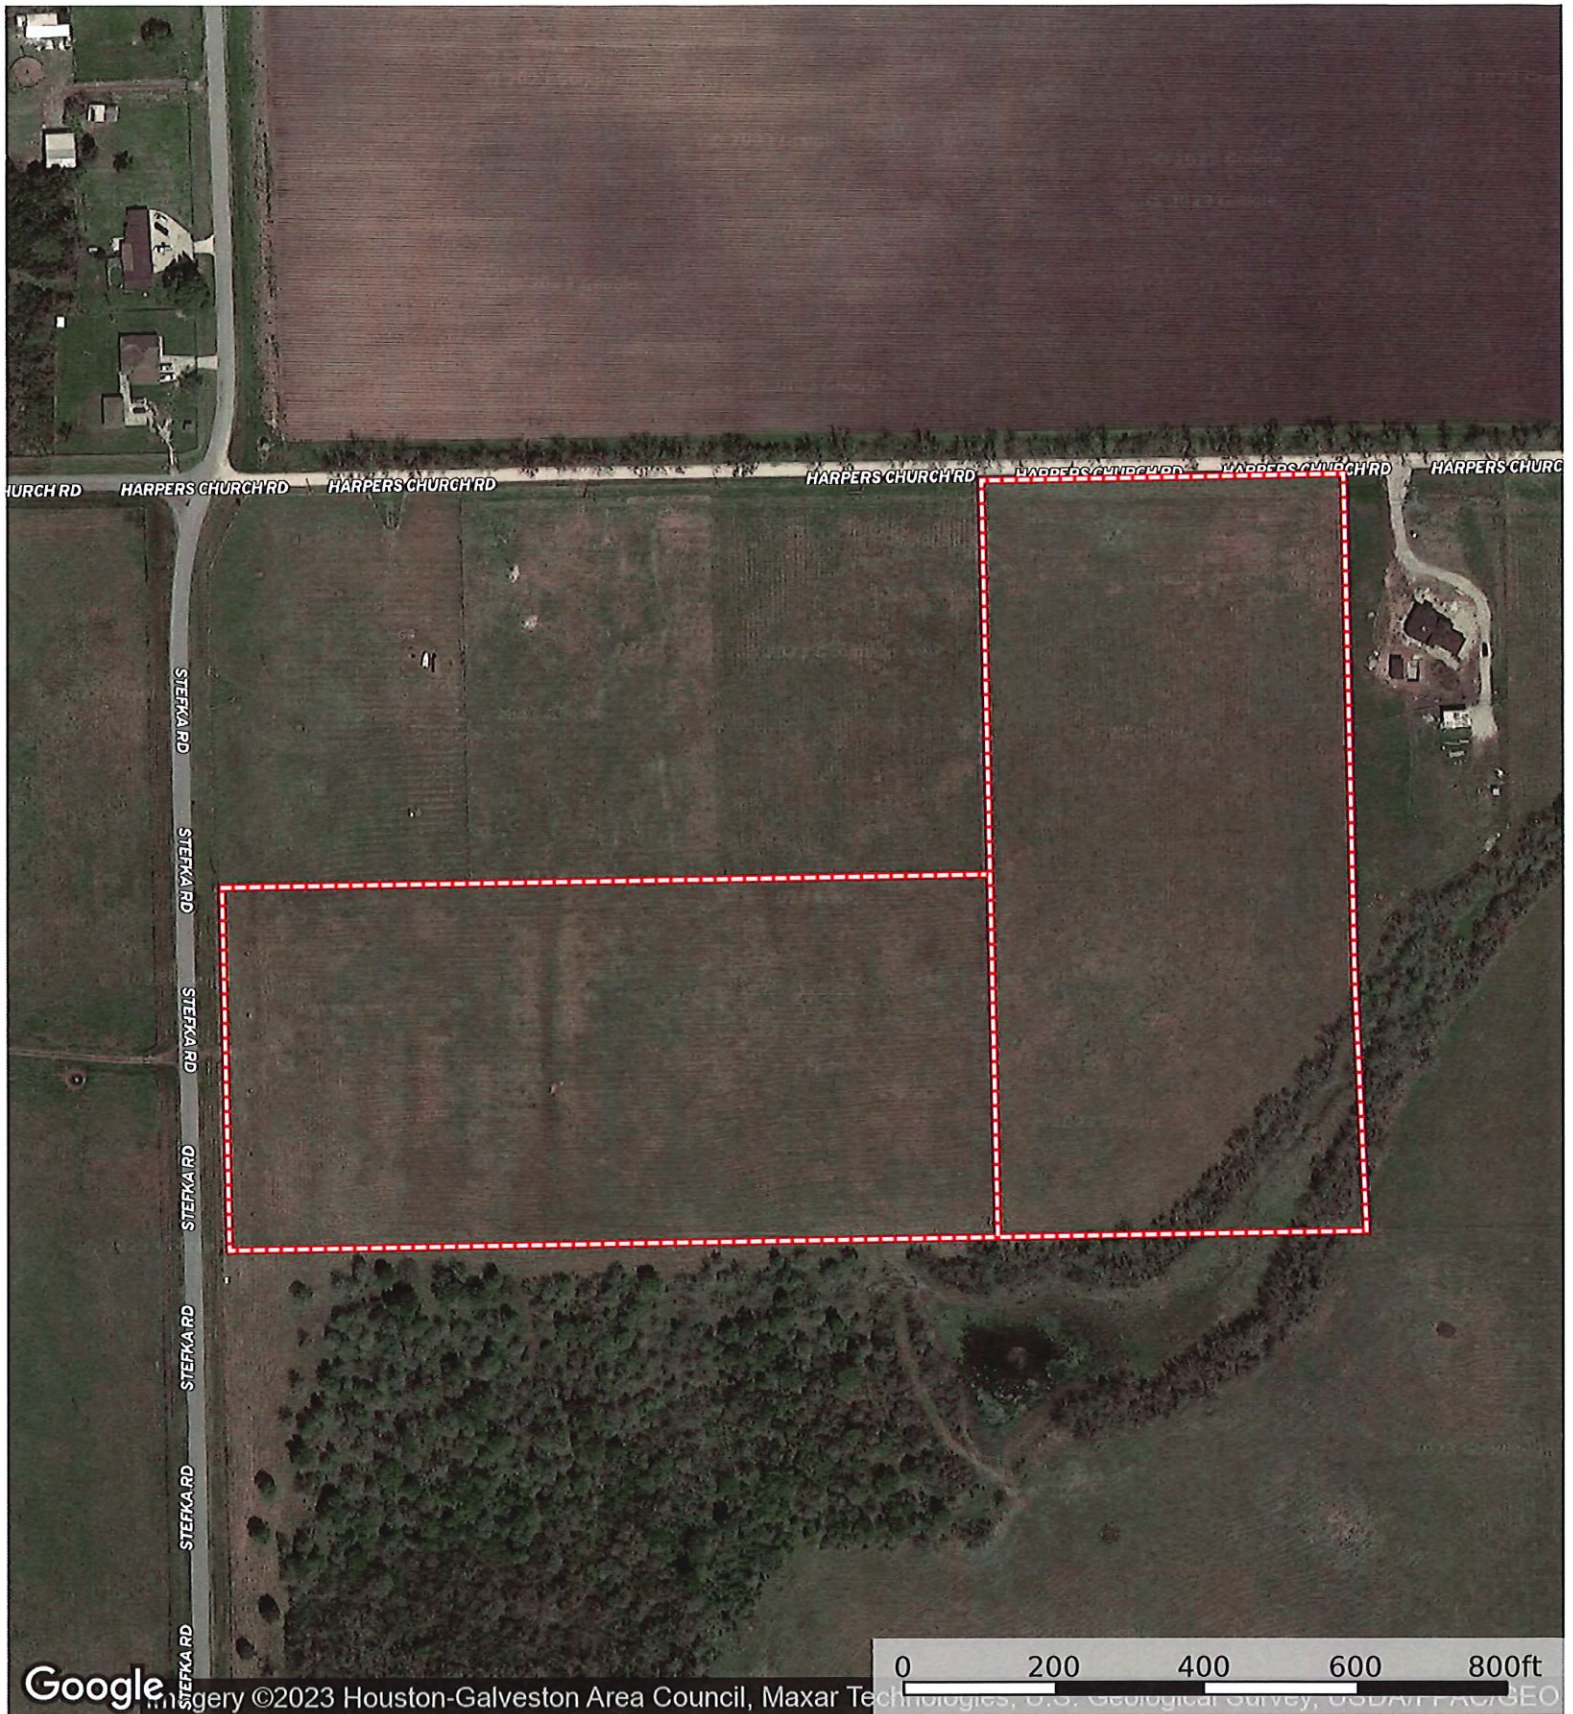

11190 Stefka Rd.
Waller County, Texas, AC +/-

 Boundary

 The information contained herein was obtained from sources deemed to be reliable. Land id™ Services makes no warranties or guarantees as to the completeness or accuracy thereof.