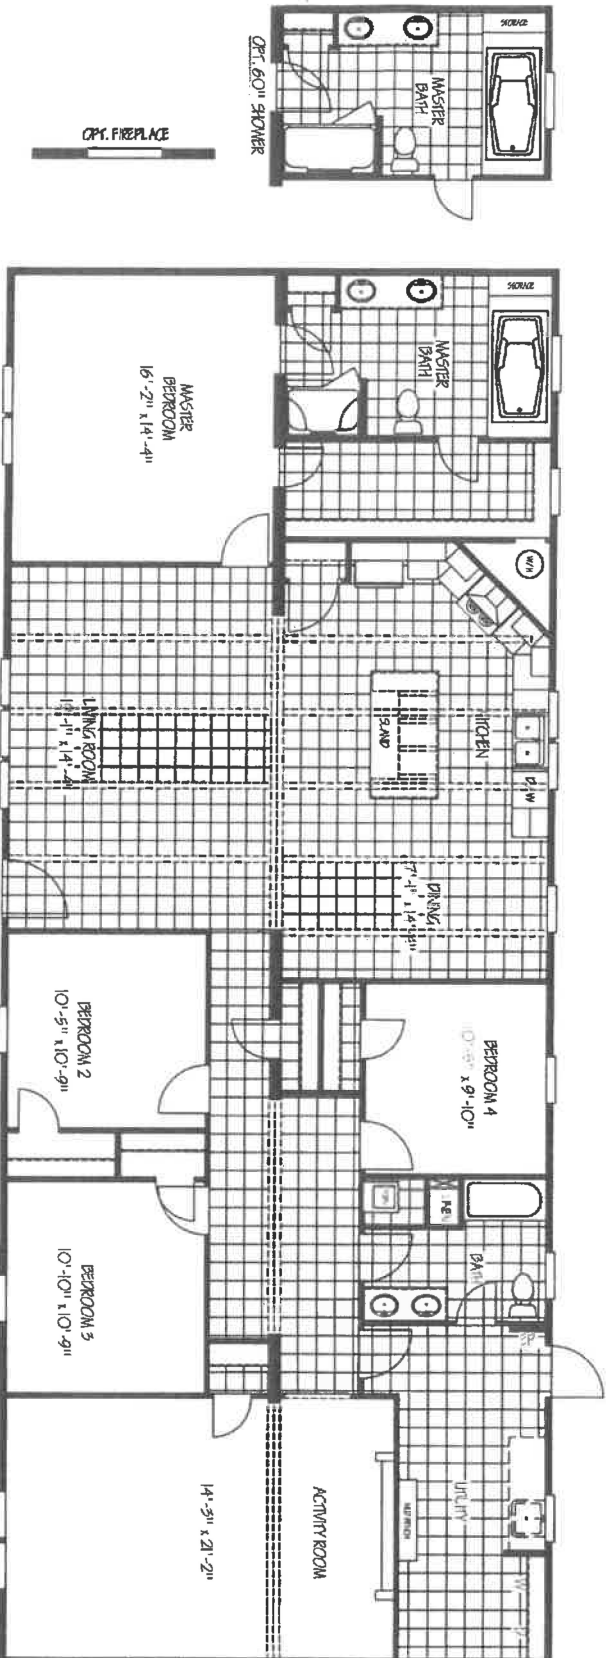

THE MURPHY

THE
ELITE
SERIES

MODEL:

ELT32764A

32 X 76

2,280 SQ. FT.

4 BED 2 BATH WITH ACTIVITY ROOM

1001 W. Loop 340 | Waco, Texas 76712 | 254-235-0222 | www.JessupHousing.com