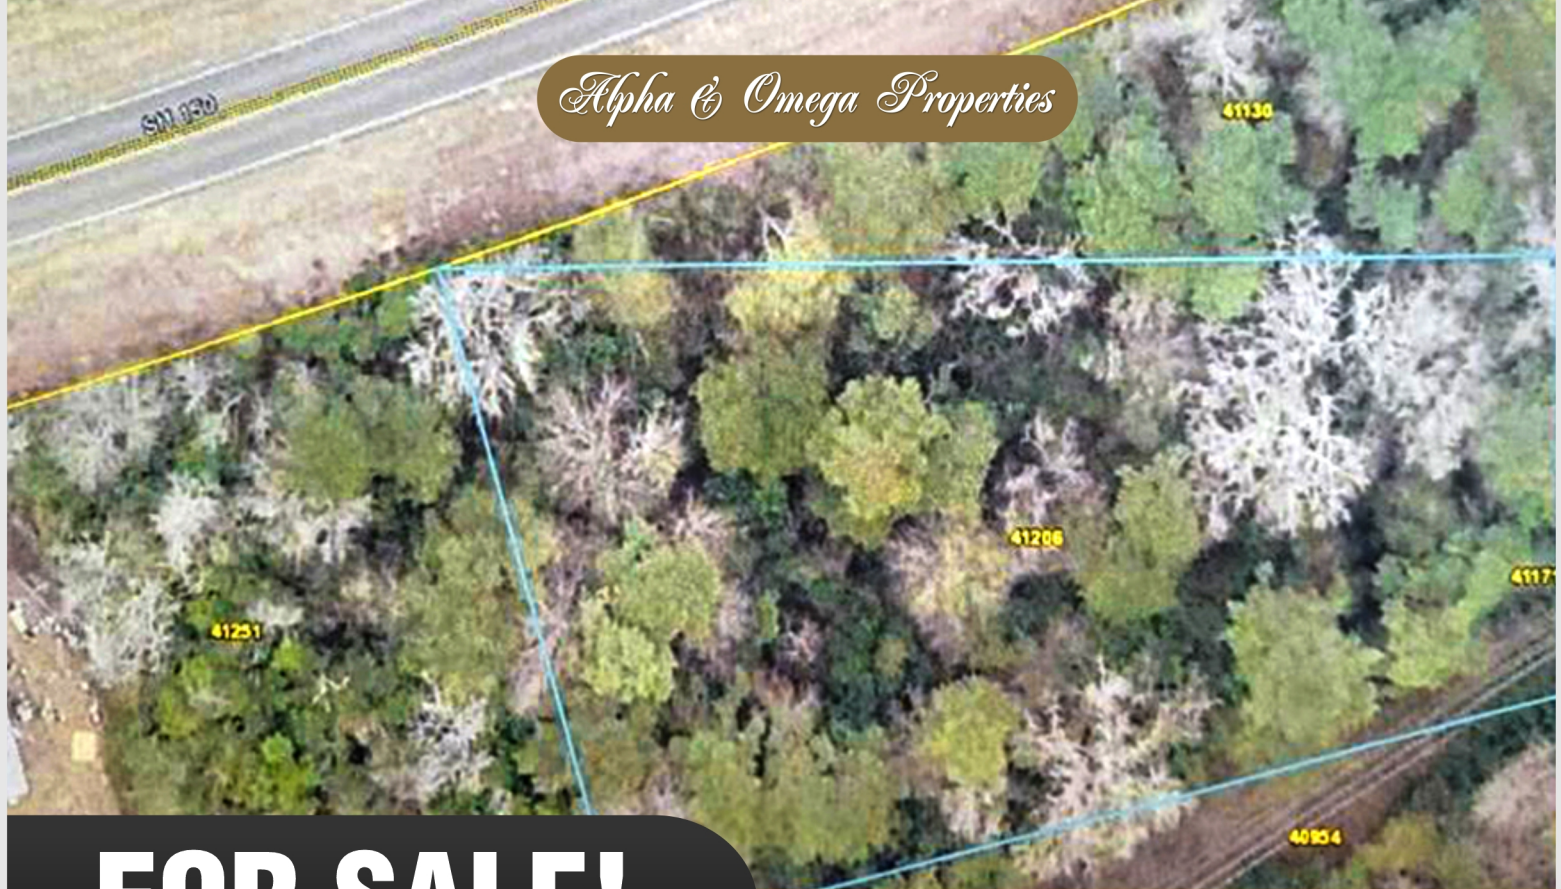

Alpha & Omega Properties

FOR SALE!

150 STATE HWY
NEW WAVERLY, TX 7735

List Price
\$ 559,990

1.00 LOT ACRES | LOTS

Interested? **Contact**

Barbarette Twiggs

Alpha & Omega Properties