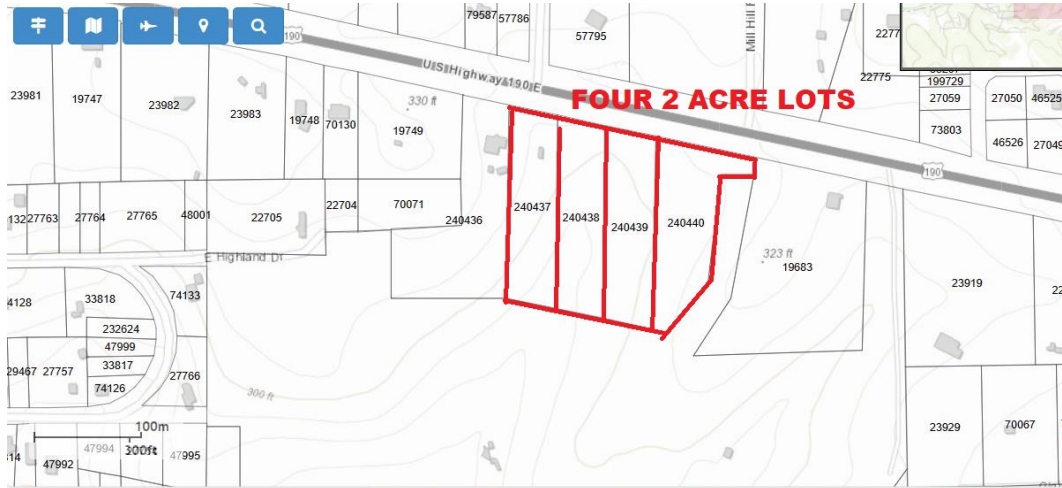

COMMERCIAL & RESIDENTIAL REAL ESTATE

FOUR 2 ACRE LOTS. LISTED AT \$99K/EACH.

**WALLACE EVERITT, BROKER
281-375-5575**

INFO@SOUTHWESTPROPERTIES.US
WWW.SOUTHWESTPROPERTIES.US