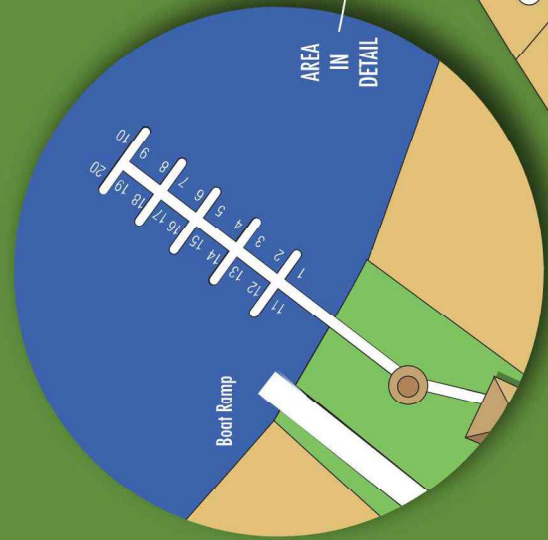

Richland P A R K

Richland-Chamber
Reservoir

Boat Ramp

Boat Ramp

AREA
IN
DETAIL

- 3rd Largest Lake in Texas
- 43,384 Acres
- 336 Miles of Shoreline
- Close to Corsicana & Downtown Dallas

Highway 637