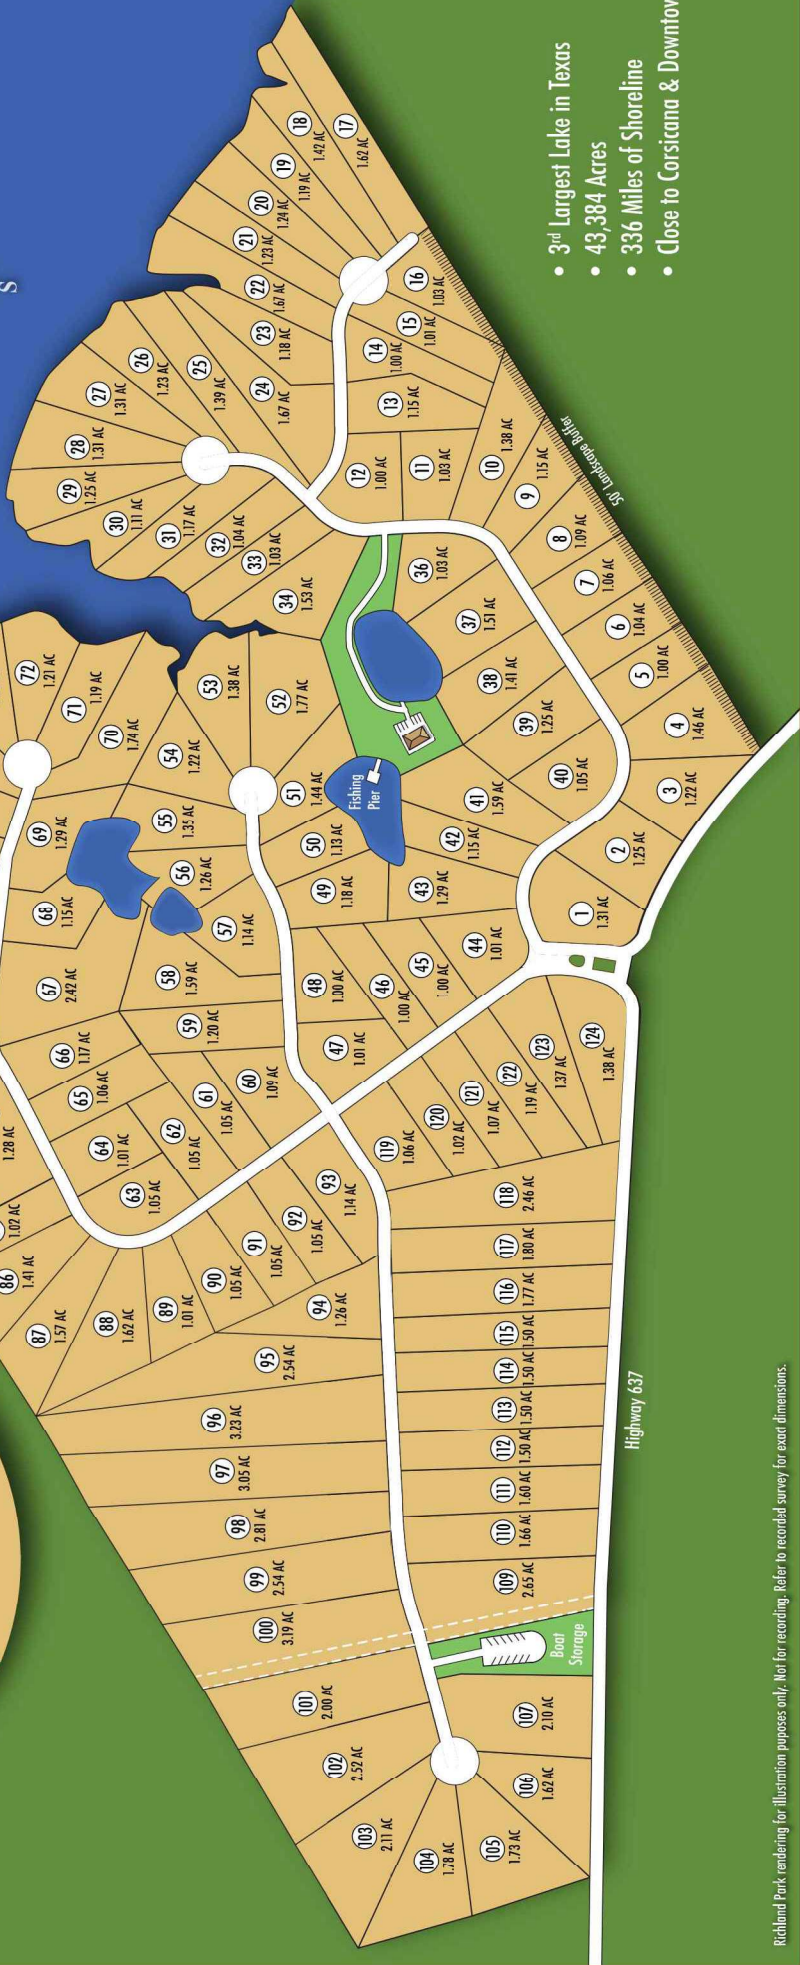

Richland P A R K

Richland-Chamber
Reservoir

Boat Ramp

Boat Ramp

AREA
IN
DETAIL

- 3rd Largest Lake in Texas
- 43,384 Acres
- 336 Miles of Shoreline
- Close to Corsicana & Downtown Dallas

Highway 637