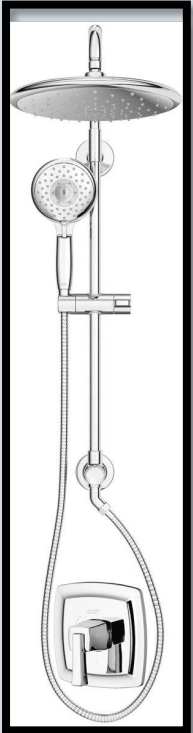

Dining

 **FERGUSON**

Breakfast

KITCHEN AND BUTLER'S PANTRY

Countertops: Calcatta Novus CQ

FERGUSON
Island Pendant 2

Pfister Pull Down Spray with
hands free activation

Butler's

Cabinets: Snowbound SW 7004

Island: Fog Gray

33" Apron Sink

POWDER BATH

Countertop: Carrara Bianco Quartz

Cabinets: Storm

Tile: Marmo Palois Cala Blue Marble

FERGUSON

MASTER BATH

Countertop: Carrara Quartz

Shower System with Handheld

Cabinets: Graystone

Tile: Bianco Carrara Honed Marble 12x24 FD

Shower Accent: Carrara Herringbone

Shower floor: Bianco Carrara Hex

71" Freestanding Tub

LAUNDRY

Countertop: Gray Quartz

Cabinets: Snowbound SW 7004

Tile: Montalcino Arina Bianco Matte FD

25" Deep Laundry Sink

Pull down spray faucet

GAME ROOM

Countertop: Concrete Gray Quartz HT