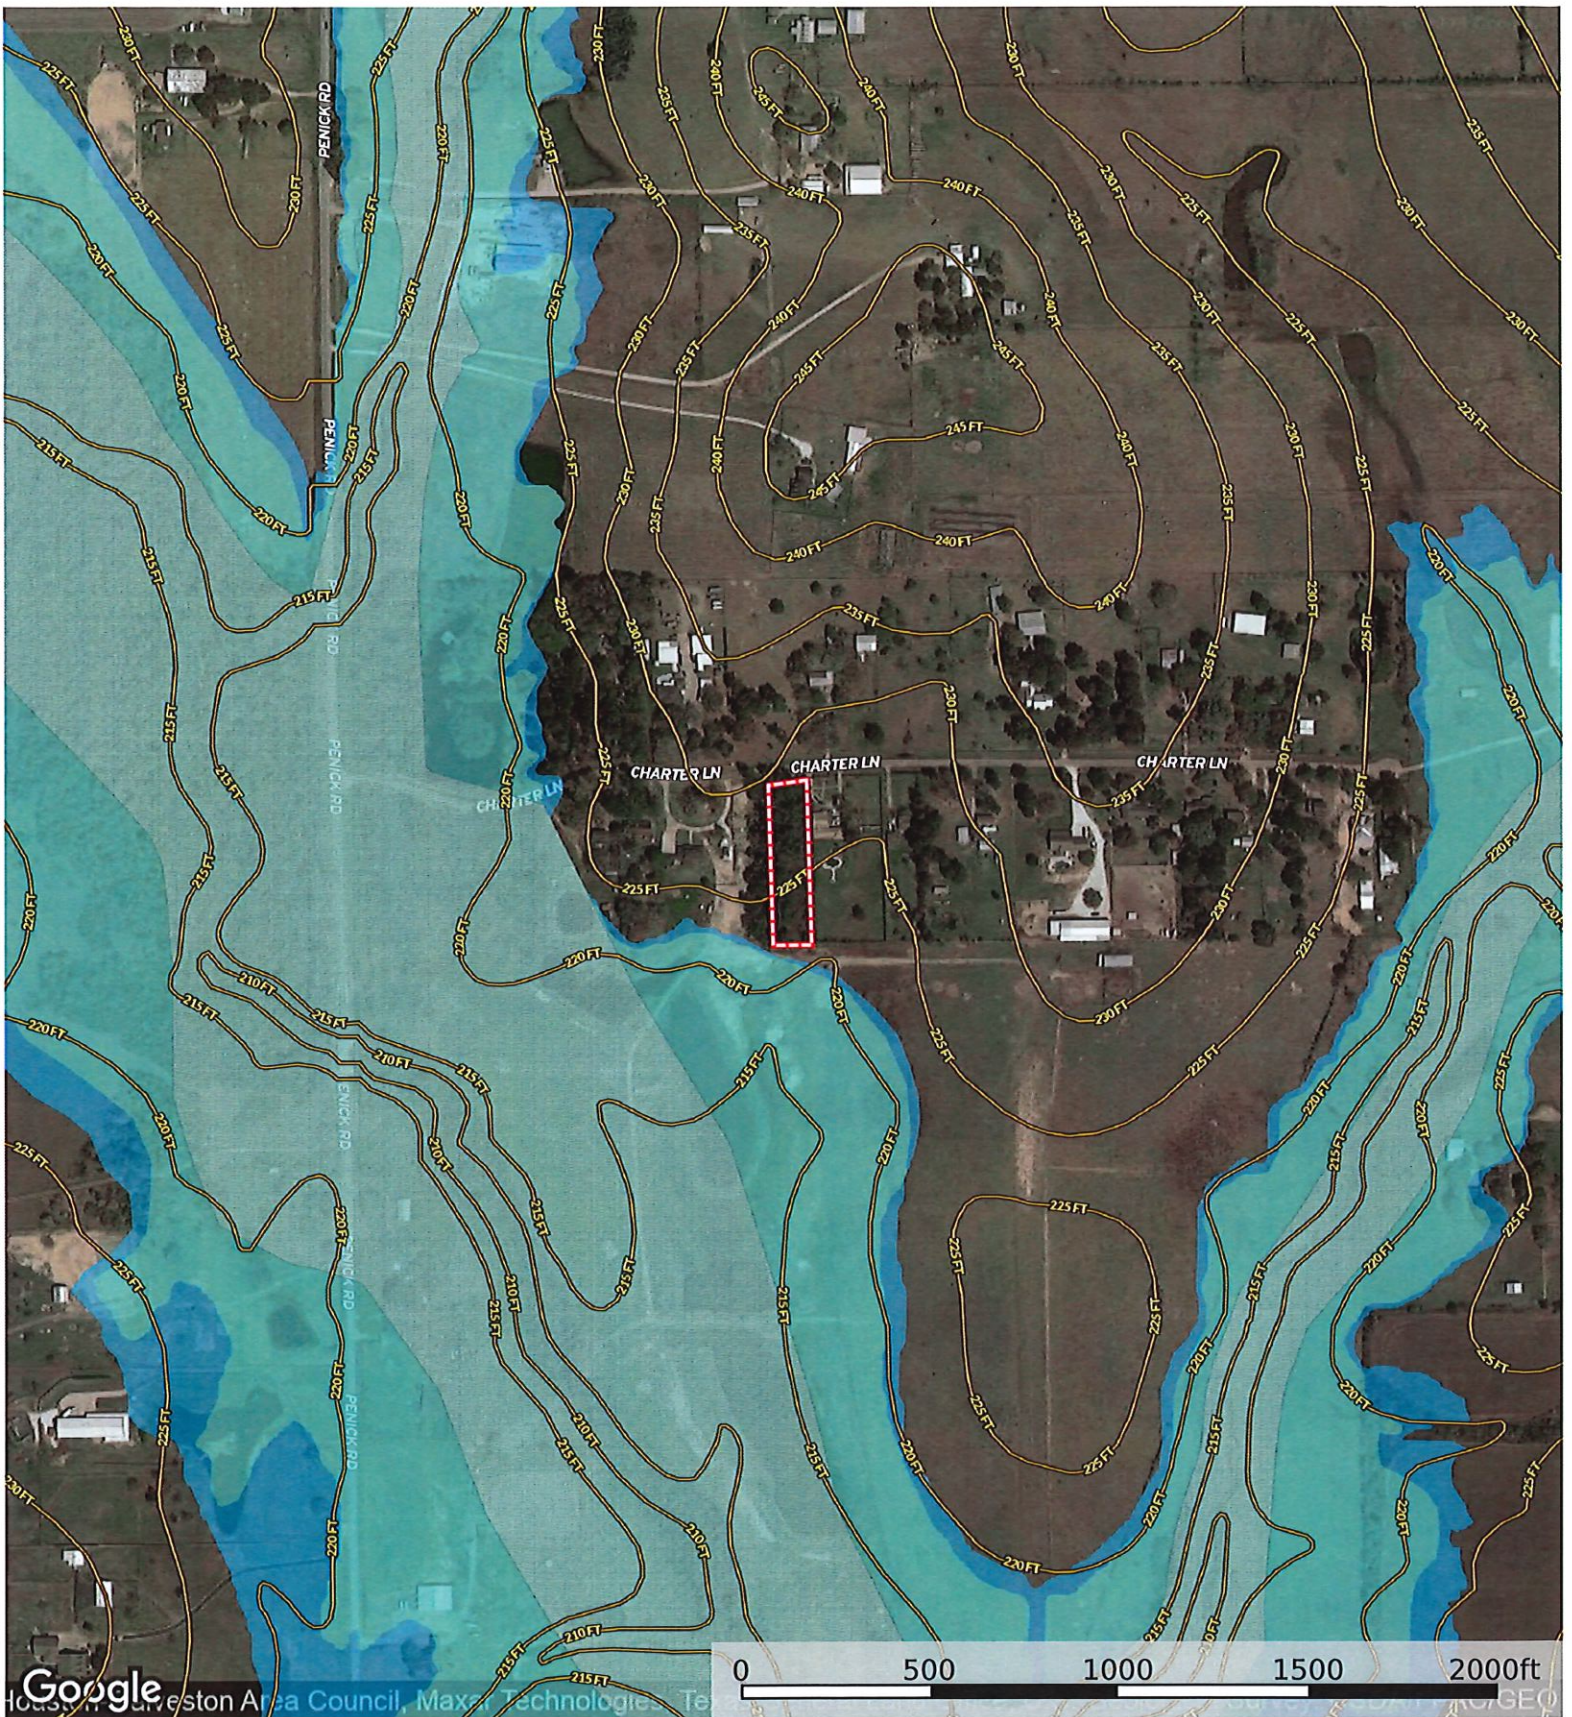

31807 Charter Ln.
Waller County, Texas, AC +/-

Google Landsat / Copernicus, Maxar Technologies, TerraMetrics, General Land Office, U.S. Geological Survey, USDA/NRCS/GEO

Boundary

id. The information contained herein was obtained from sources deemed to be reliable. Land id™ Services makes no warranties or guarantees as to the completeness or accuracy thereof.

31807 Charter Ln.
Waller County, Texas, AC +/-

 Boundary

31807 Charter Ln.
Waller County, Texas, AC +/-

- Boundary
- 100 Year Floodplain
- 500 Year Floodplain
- Floodway
- Special
- Unmapped/ Not Included