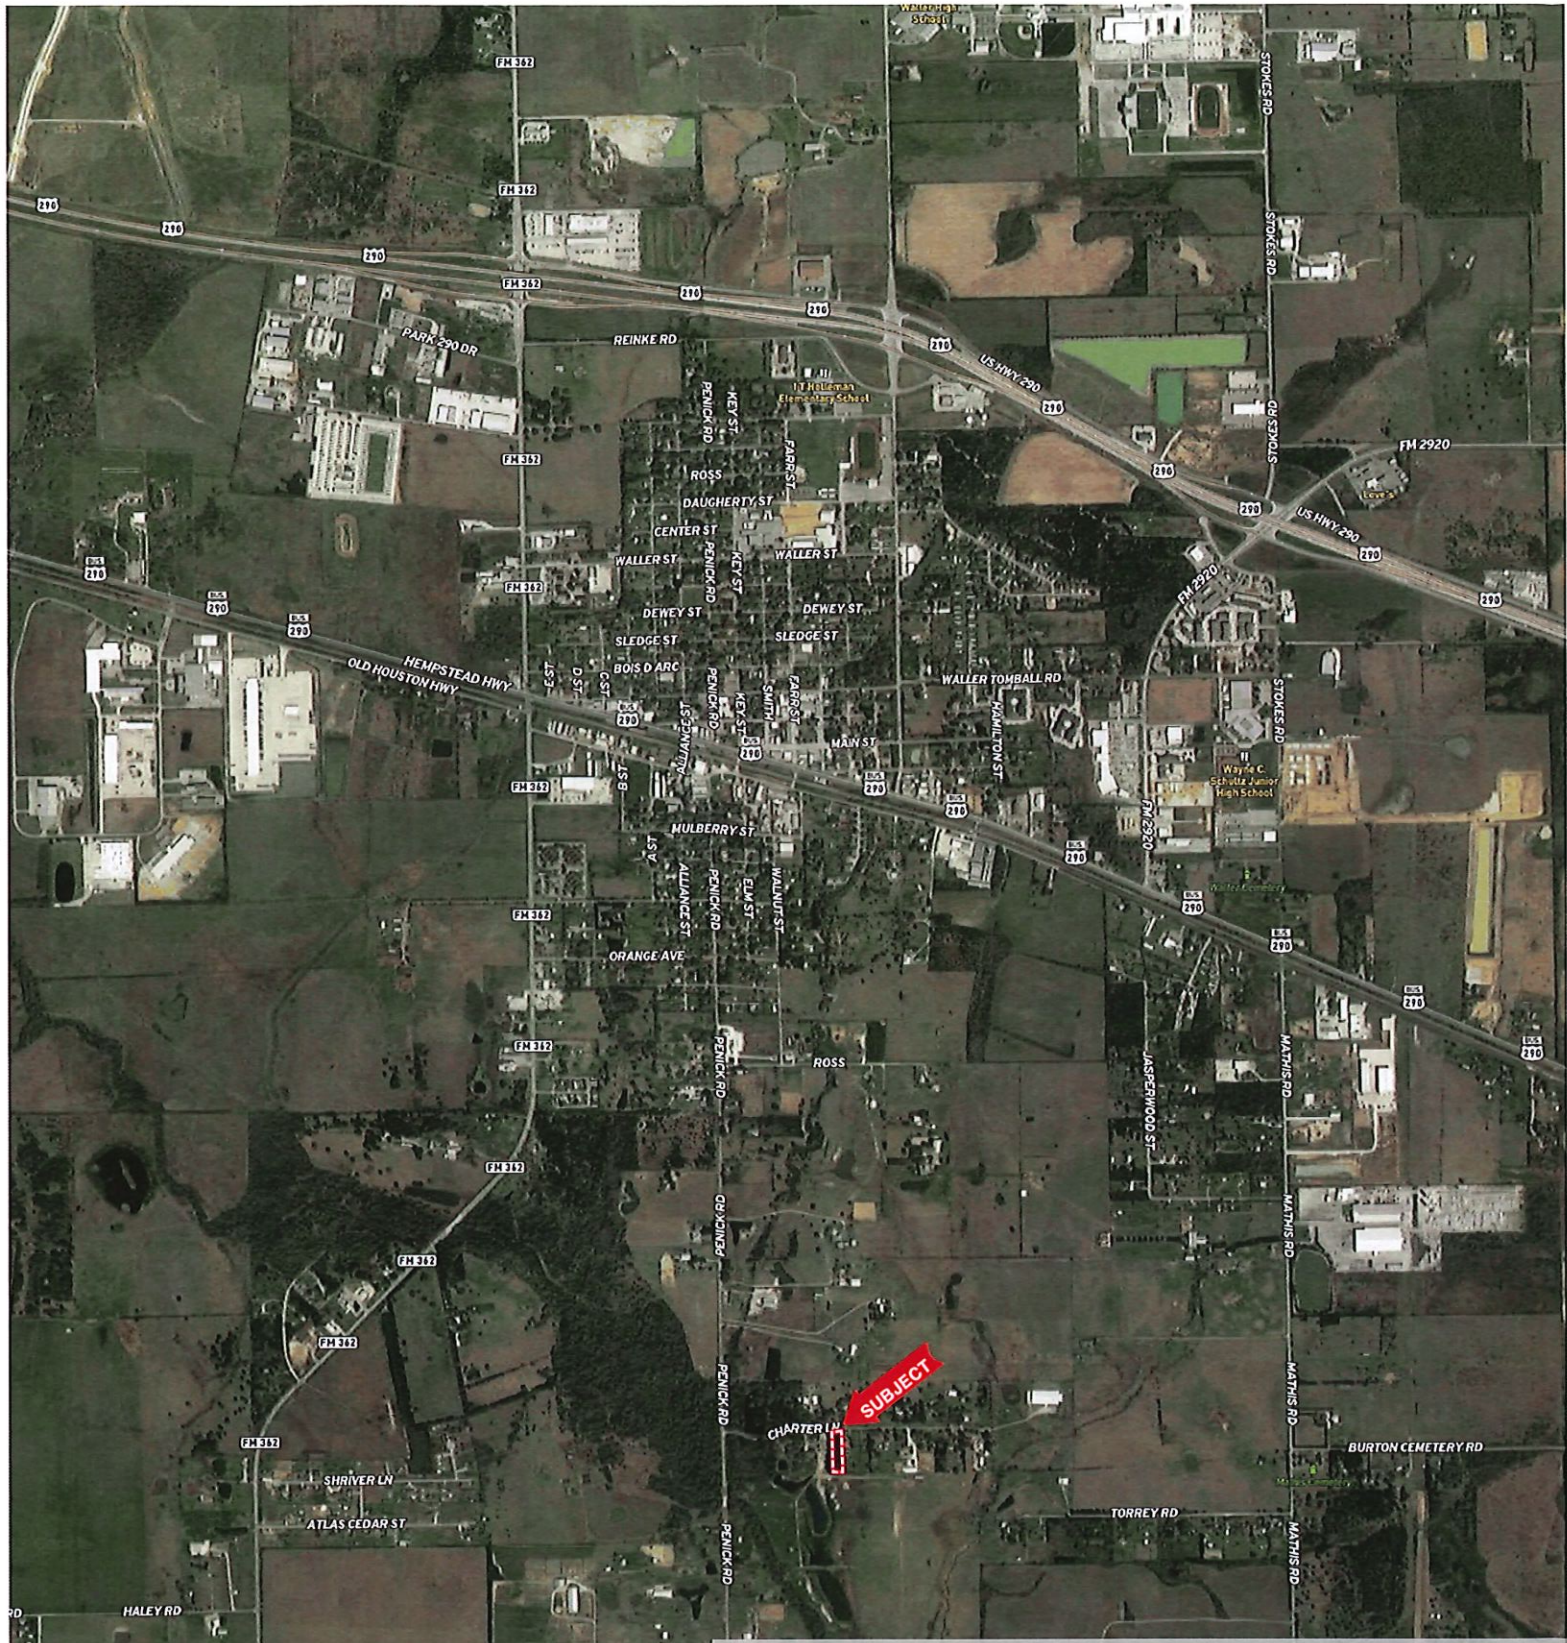

31807 Charter Ln.
Waller County, Texas, AC +/-

Google Landsat / Copernicus, Maxar Technologies, TerraMetrics, General Land Office, U.S. Geological Survey, USDA/NRCS/GEO

Boundary

id. The information contained herein was obtained from sources deemed to be reliable. Land id™ Services makes no warranties or guarantees as to the completeness or accuracy thereof.

31807 Charter Ln.
Waller County, Texas, AC +/-

 Boundary

31807 Charter Ln.
Waller County, Texas, AC +/-

- Boundary
- 100 Year Floodplain
- 500 Year Floodplain
- Floodway
- Special
- Unmapped/ Not Included