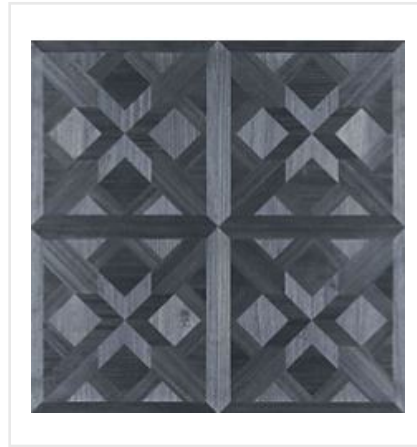

Powder Bath Down

Savile Wall Sconce

PJ Palazzo Walls

Frank Lloyd PN + Wood

Luna Plena

Crushed Ice SW

FLW PN Cabinet Pull 4"

Frank Lloyd Wright

18.75 x 14.75 Undermount

Powder Bath Down

1.28 Two Piece Elongated