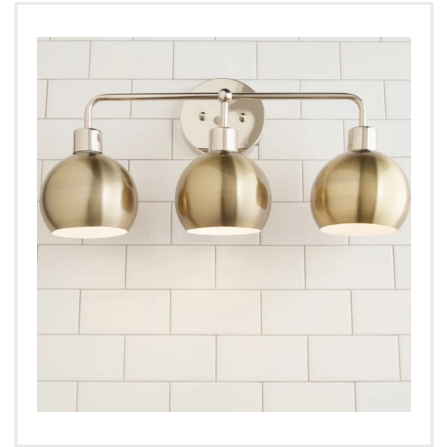

Guest Bath Up Final

Delta Trinsic

Ice Lake Vicostone

SW Crushed Ice Cabinet

Young house Bubble

Marble Mosaic Wall + Floor

Anthology Aspen Dawn 10x30

Picket Wall and Floor Tile

Knurled Gray Grass Pull

Guest Bath Up Final

Delta Trinsic

PJ Vinyl Wallpaper Carved

Gabby Gracie 4 Light 24"

Maverick Monte Carlo