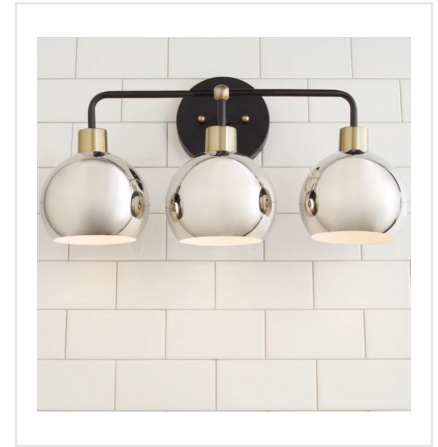

Full Bath Down

Delta Chrome 2 Handle

Dekton Trance Onrika

White Subway Mirror Wall

Vanity Light Bronze-PN

Livingston Bianco 24x48 12x24

Blot Night Porcelain 8"

Snowbound 7004

Delta Vero Chrome

Full Bath Down

Amerock Polished Black

Amerock

Amerock Esquire TP - Black

1.28 Two Piece Elongated

18.75 x 14.75