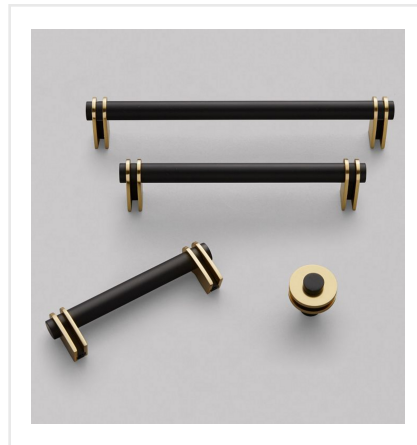

Loft Bath FINAL

Design Plan

Shower Tile - Old Travertine

Moen Cia

Calacatta Gold Waterfall

Peppercorn

Elroy Drawer Pull

Grammercy Narrow Mirror

Generation 3 Light 24"

Loft Bath FINAL

Moen Shower Trim

Moen Shower

Moen YB0408 TP Holder

White Undermount

1.28 Two Piece Elongated