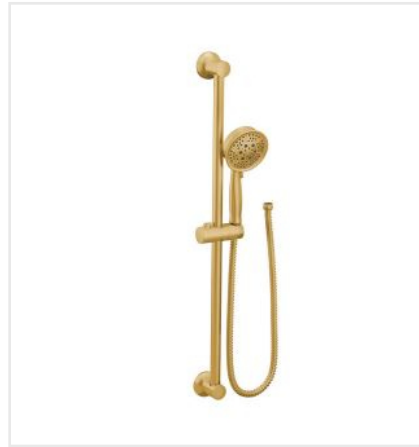

Loft Bath FINAL

Design Plan

Shower Tile - Old Travertine

Moen Cia

Calacatta Gold Waterfall

Peppercorn

Elroy Drawer Pull

Grammercy Narrow Mirror

Generation 3 Light 24"

Loft Bath FINAL

Moen Shower Trim

Moen Shower

Moen YB0408 TP Holder

White Undermount

1.28 Two Piece Elongated