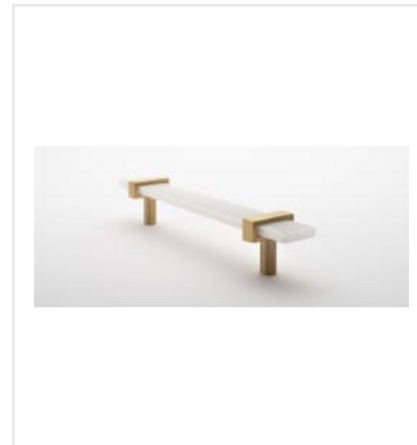

Powder Bath Up

Delta Vero Champagne

Calacatta Gold Porcelain

White Fabric Rectangular Wall

PJ Rivets Blue and Brass

Brass Nail Head Linen Mirror

Snowbound cabinets - walls

Sietto White Glass Brass

Delta Vero Towel Champagne

Powder Bath Up

Delta VERO TP Champagne

1.28 Two Piece Elongated

White Undermount

Livingstone Bianco Porcelain