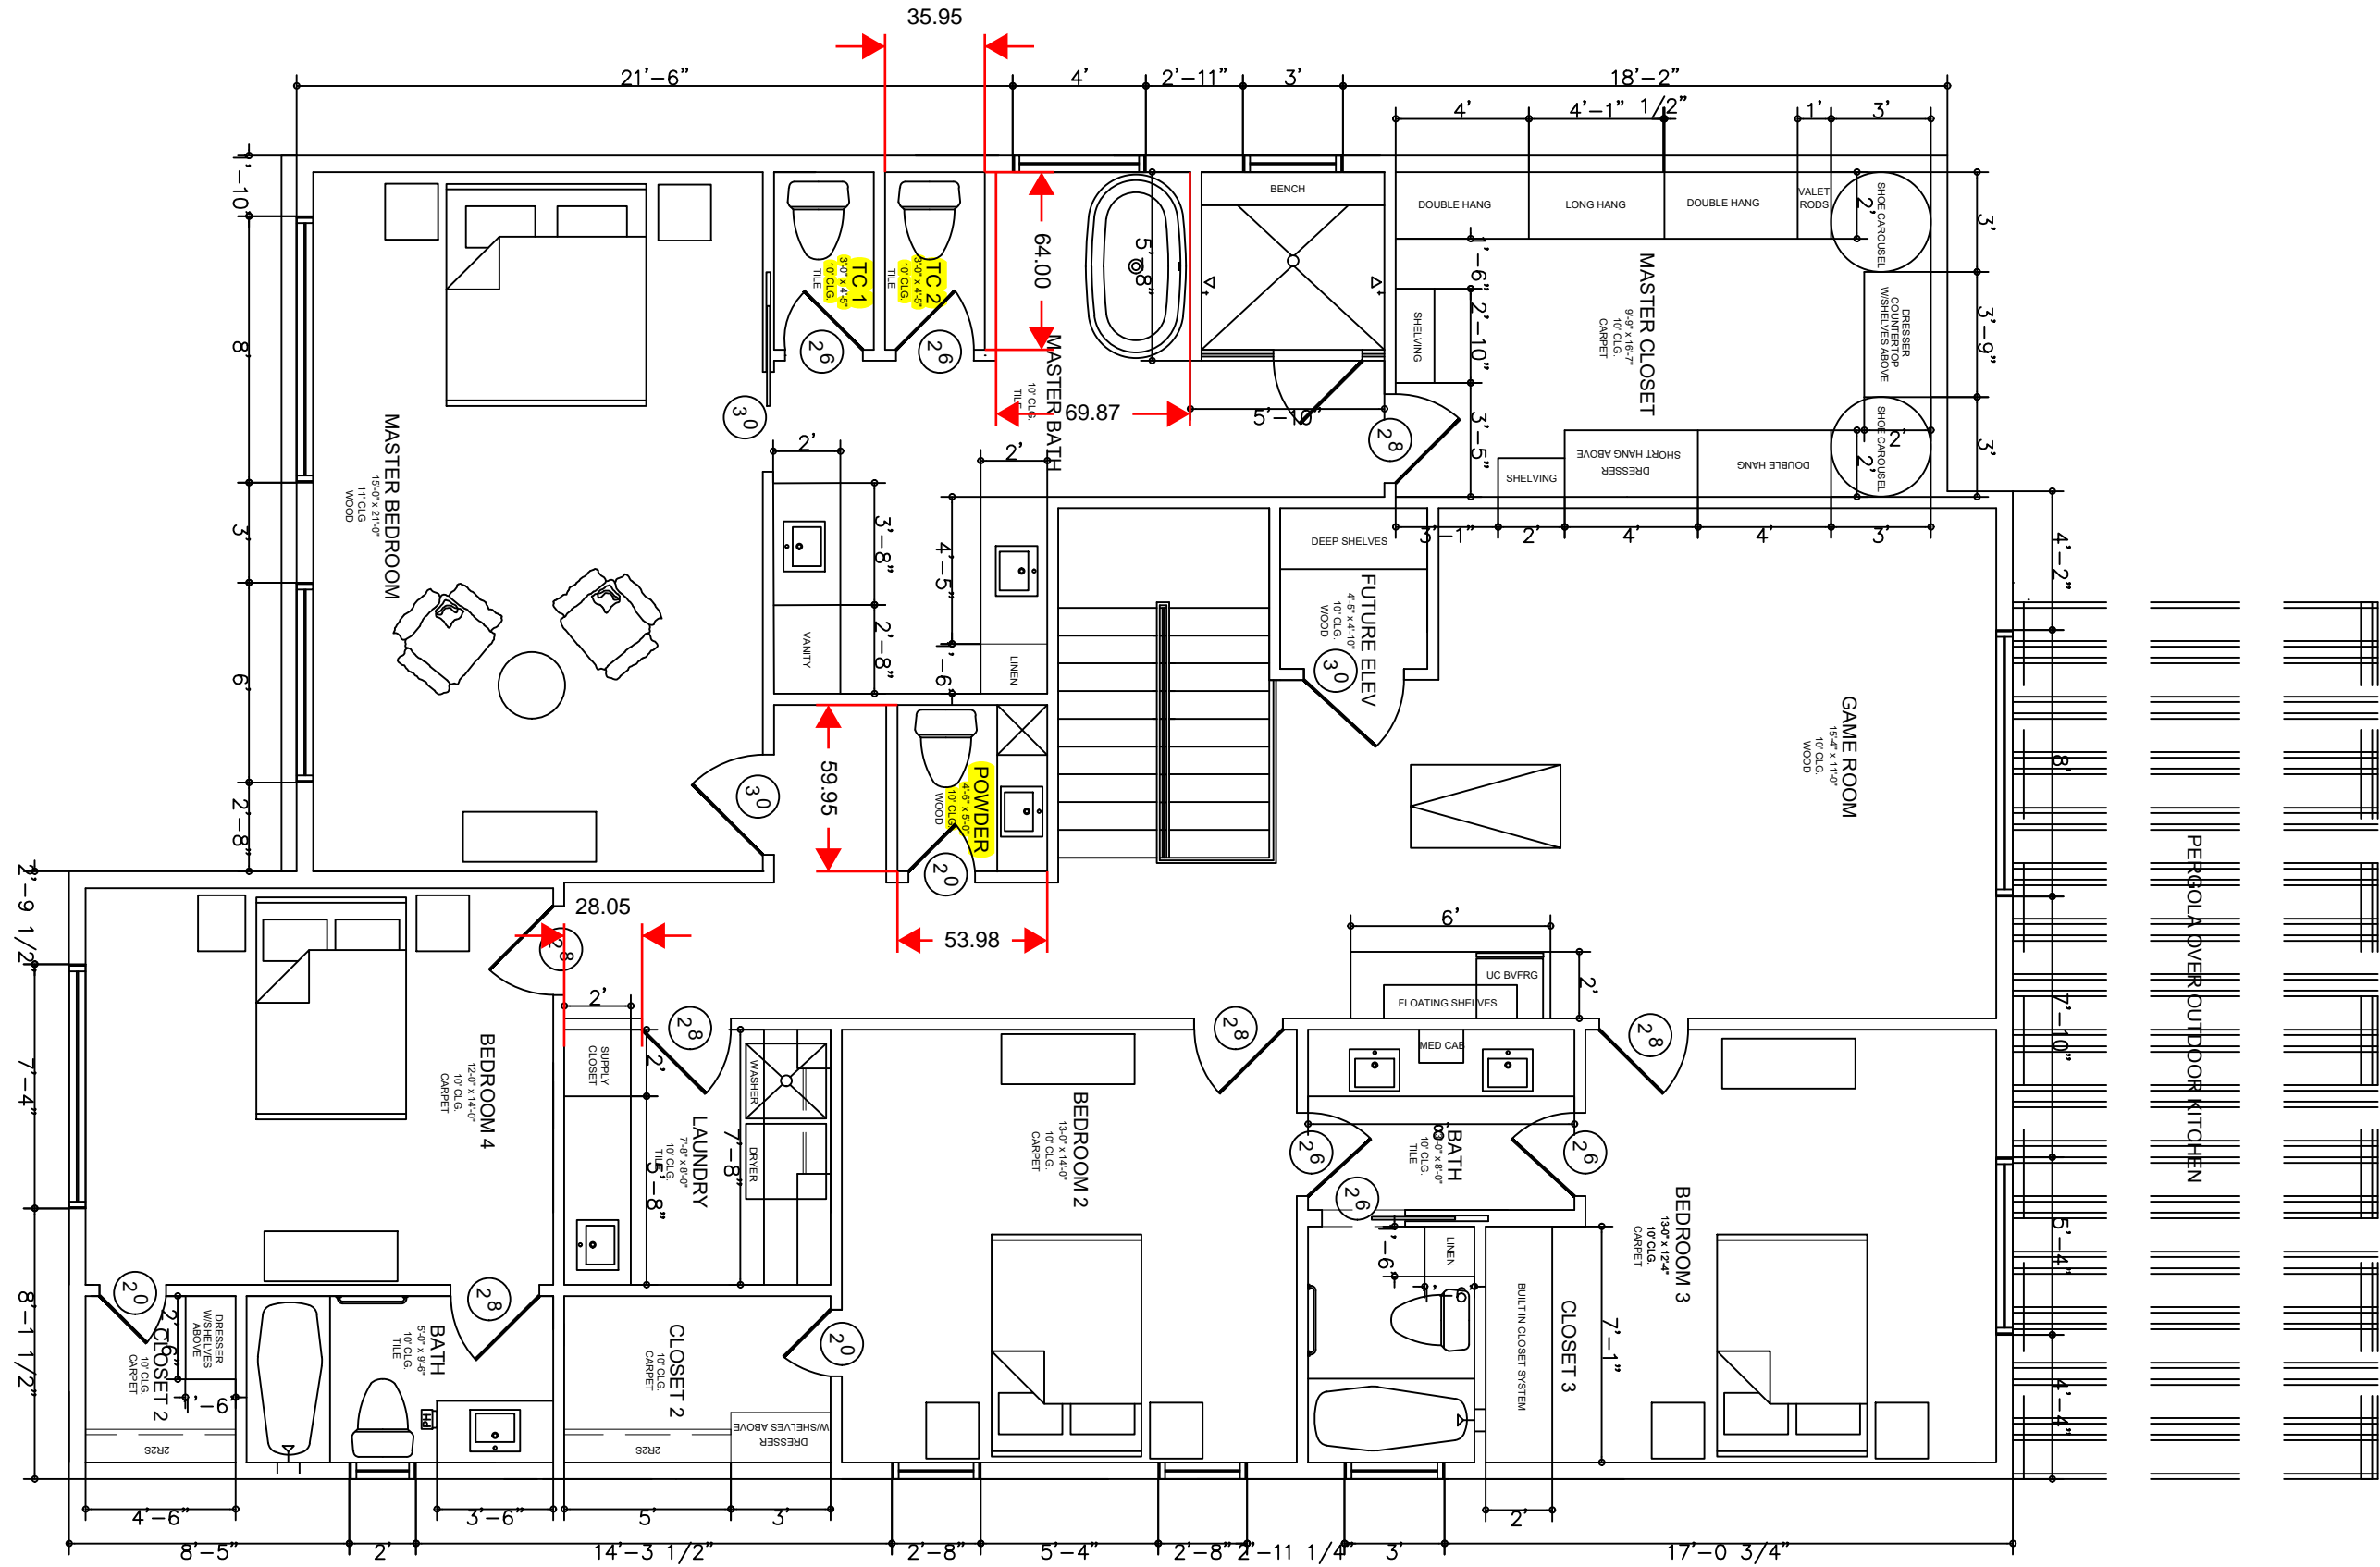

SECOND FLOOR

SCALE: 3/16" = 1'-0"

SECOND FLOOR - EKLEKTIK CHANGES

SCALE 1"=3/16"

3923 VILLANOVA
3D BUILDERS

ALL SHOWN DIMENSIONS ARE FOR REFERENCE ONLY. DRAWER DIMENSIONS ARE SUGGESTED FINISH DIMENSIONS. ALL FINAL DIMENSIONS NEED TO BE VERIFIED ON SITE BEFORE ANYTHING IS BUILT. DO NOT CHANGE THE DESIGN WITHOUT CONSULTING THE DESIGNER FIRST. THE DRAWINGS ARE A GENERAL REPRESENTATION OF THE DESIGNERS IDEAS. CABINET DOOR DETAILS NEED TO BE VERIFIED BEFORE BEING BUILT.