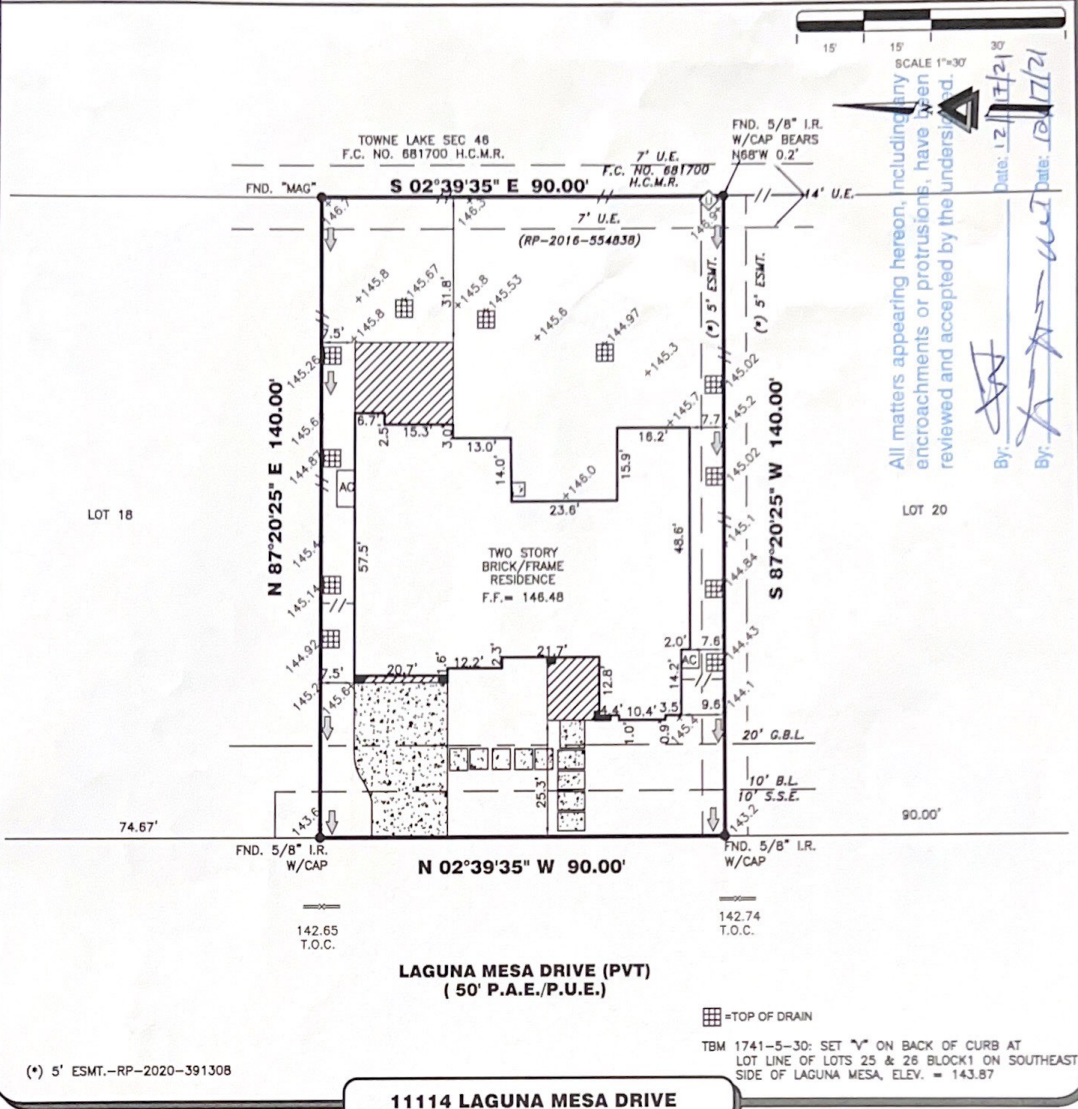

CITY ORDINANCES
RESTRUCTIVE COVENANTS
BUILDER GUIDELINES
RECORD INFORMATION

IR = IRON ROD
IP = IRON PIPE
P.L. = PROPERTY LINE
U.E. = UTILITY EASEMENT

FND. = FOUND
FNC. = FENCE
P.U.E. = PUBLIC UTILITY ESMT
P.A.E. = PERMANENT ACCESS ESMT

LEGEND

M.U.E. = MUNICIPAL UTILITY ESMT
S.S.E. = SANITARY SEWER ESMT
W.L.E. = WATERLINE EASEMENT
R.O.W. = RIGHT-OF-WAY

CONCRETE
COVERED
SOD
BRICK
A/C PAD
ELEC. BOX
UTIL. PED.
MANHOLE
WATER METER

IRON FENCE
WIRE FENCE
WOOD FENCE
CHAIN LINK FENCE
BUILDING LINE (B.L.)
EASEMENT LINE
AERIAL EASEMENT (A.E.)

SCALE 1"=30'

Date: 12/11/21

By: [Signature]

By: [Signature]

All matters appearing hereon, including any encroachments or protrusions, have been reviewed and accepted by the undersigned.

11114 LAGUNA MESA DRIVE

PROPERTY INFORMATION

LOT 19 BLOCK 1

SUBDIVISION:
TOWNE LAKE SEC 49

RECORDING INFO:
FILM CODE 689075, MAP RECORDS,
HARRIS COUNTY, TEXAS

BORROWER:
CASEY FITZGERALD WRIGHT AND DANIELLE DAVIS WRIGHT

TITLE CO.
STARTEX TITLE COMPANY

G.F.# 4903722100500 G.F. DATE: 11-14-21

SURVEYED FOR:
PARTNERS IN BUILDING

DRAWING INFORMATION

TRI-TECH JOB NO: BPIB524-19

CLIENT JOB NO: N/A

DRAWN BY: VG

BEARING BASE: REFERRED TO PLAT NORTH

FIELD DATE: 04-21-21

FLOOD INFORMATION

F.I.R.M. NO: 48201C PANEL: 0405M

REVISED DATE: 10-16-13 ZONE: "X-SHADED"