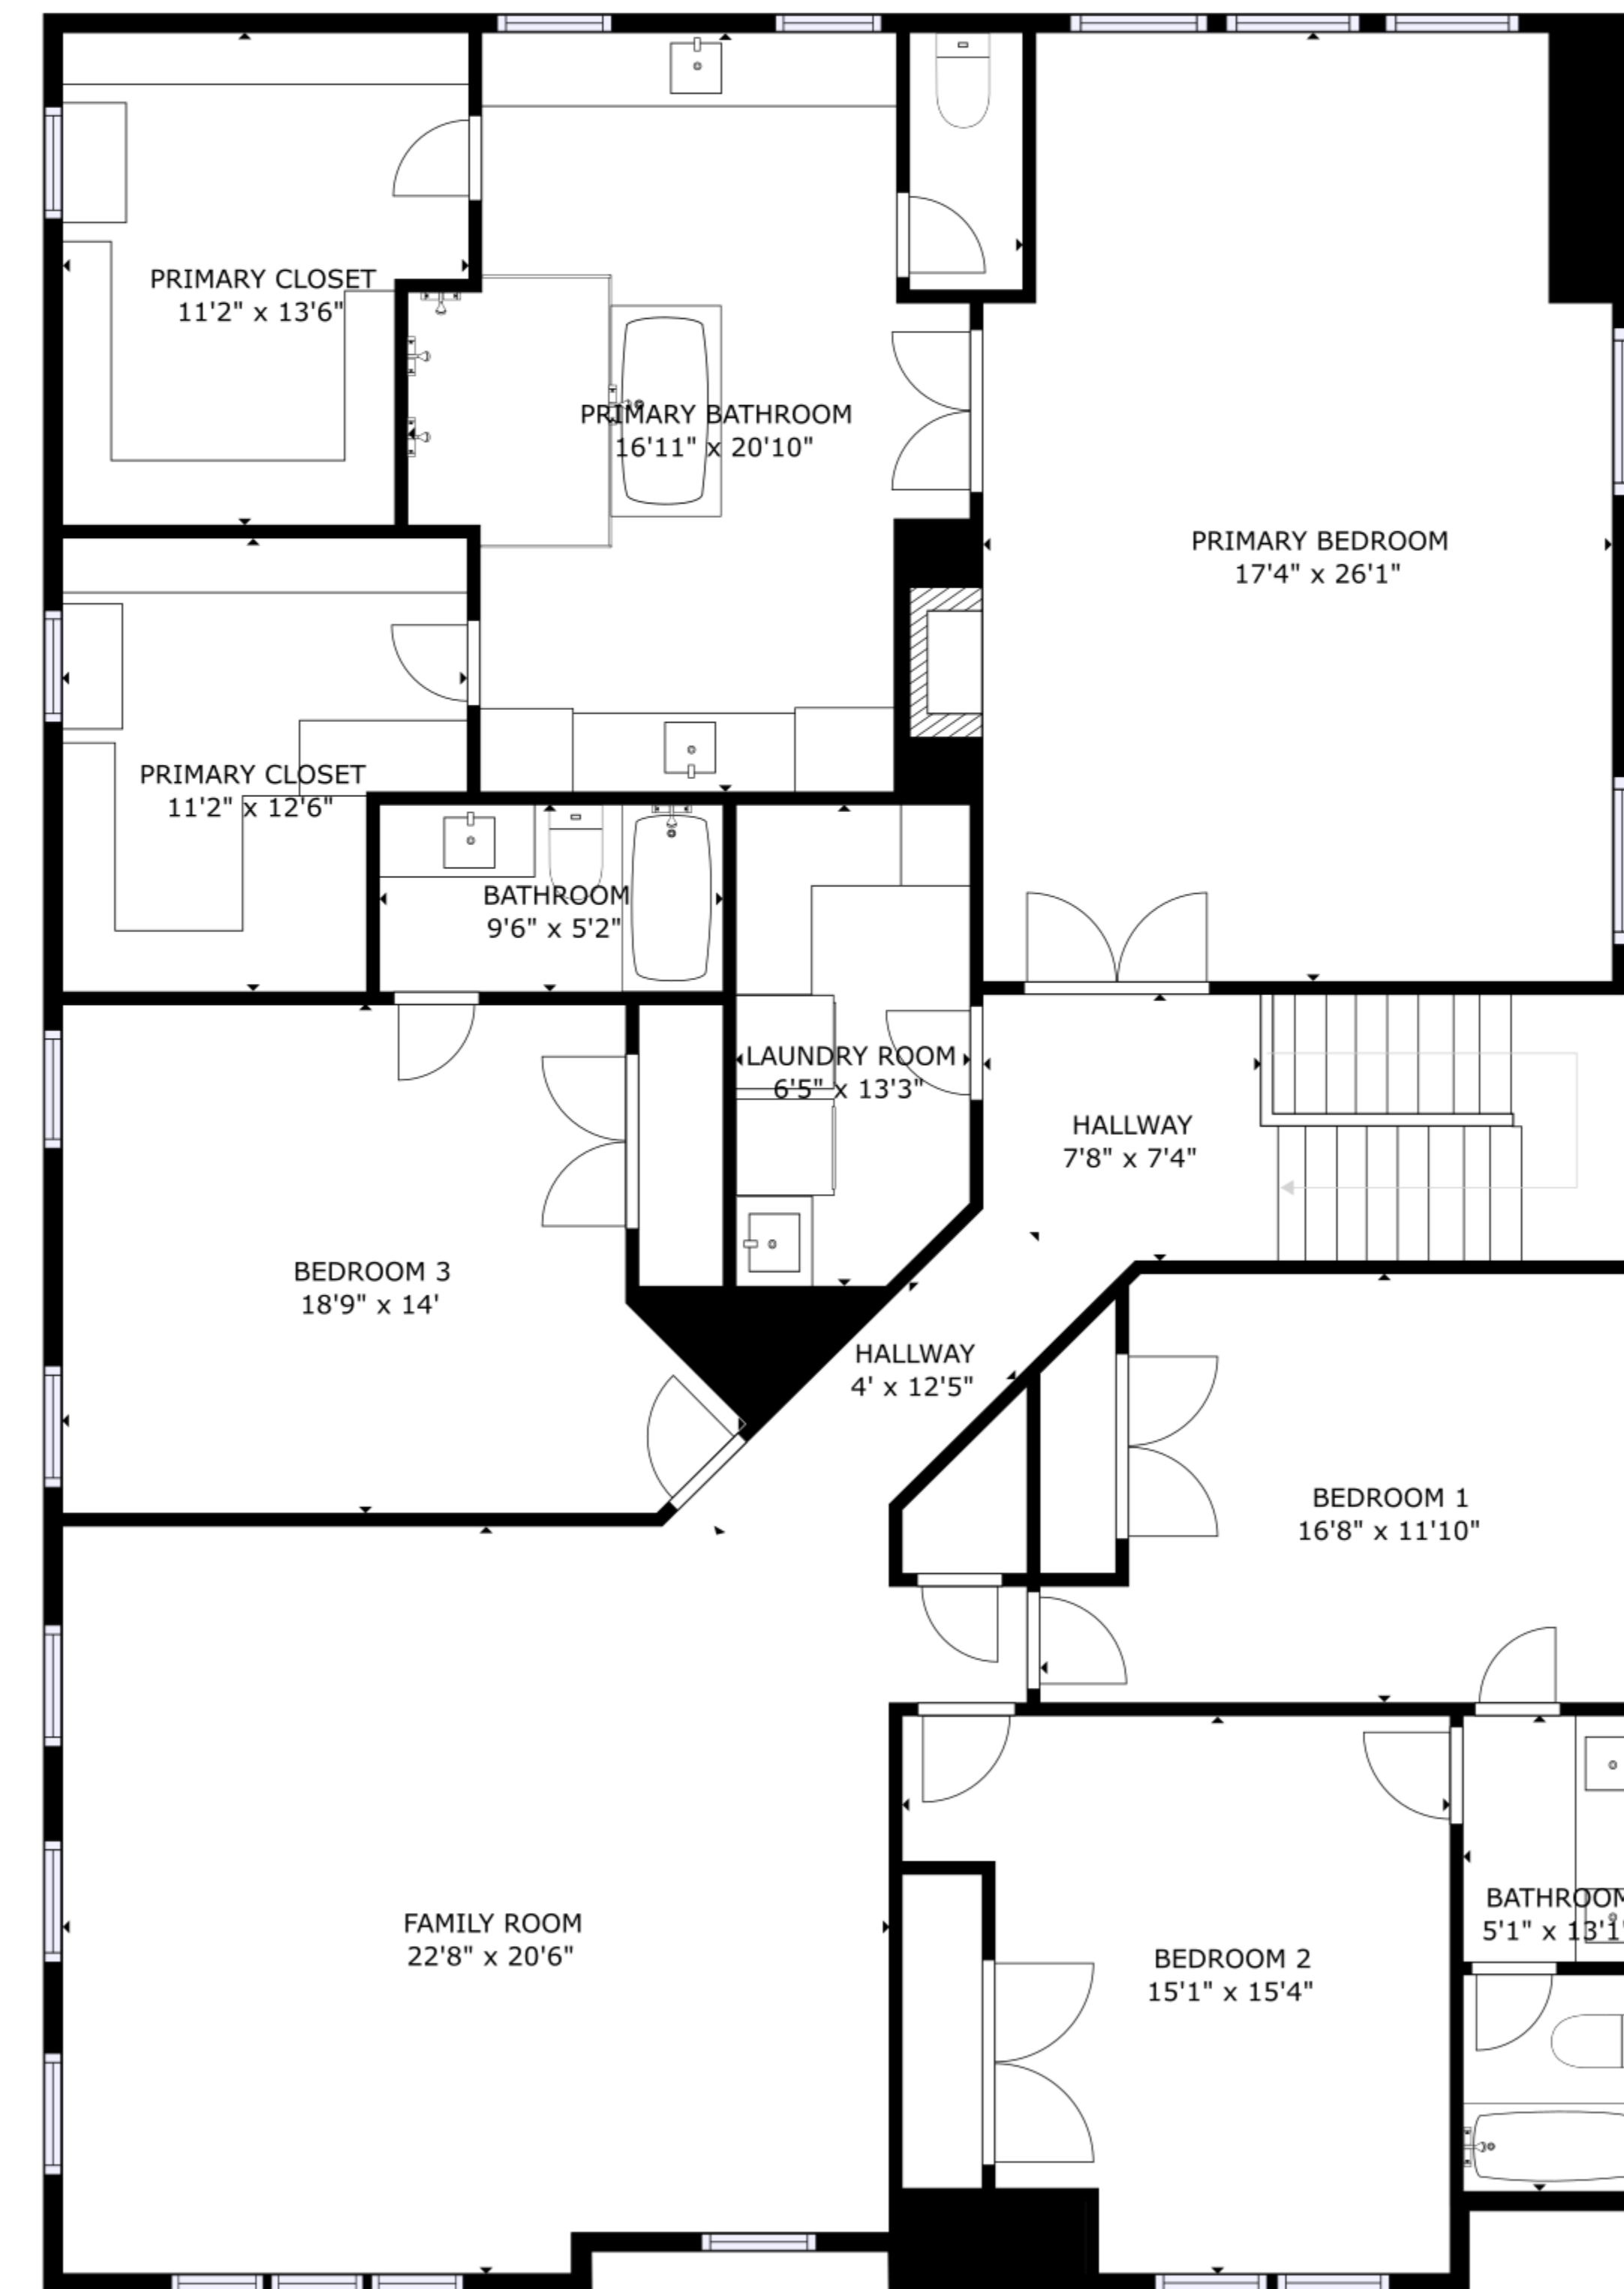

FLOOR 1

FLOOR 2

GROSS INTERNAL AREA  
 FLOOR 1: 2619 sq ft, FLOOR 2: 1864 sq ft  
 EXCLUDED AREA: PATIO: 268 sq ft  
 TOTAL: 4483 sq ft  
 SIZES AND DIMENSIONS ARE APPROXIMATE, ACTUAL MAY VARY.