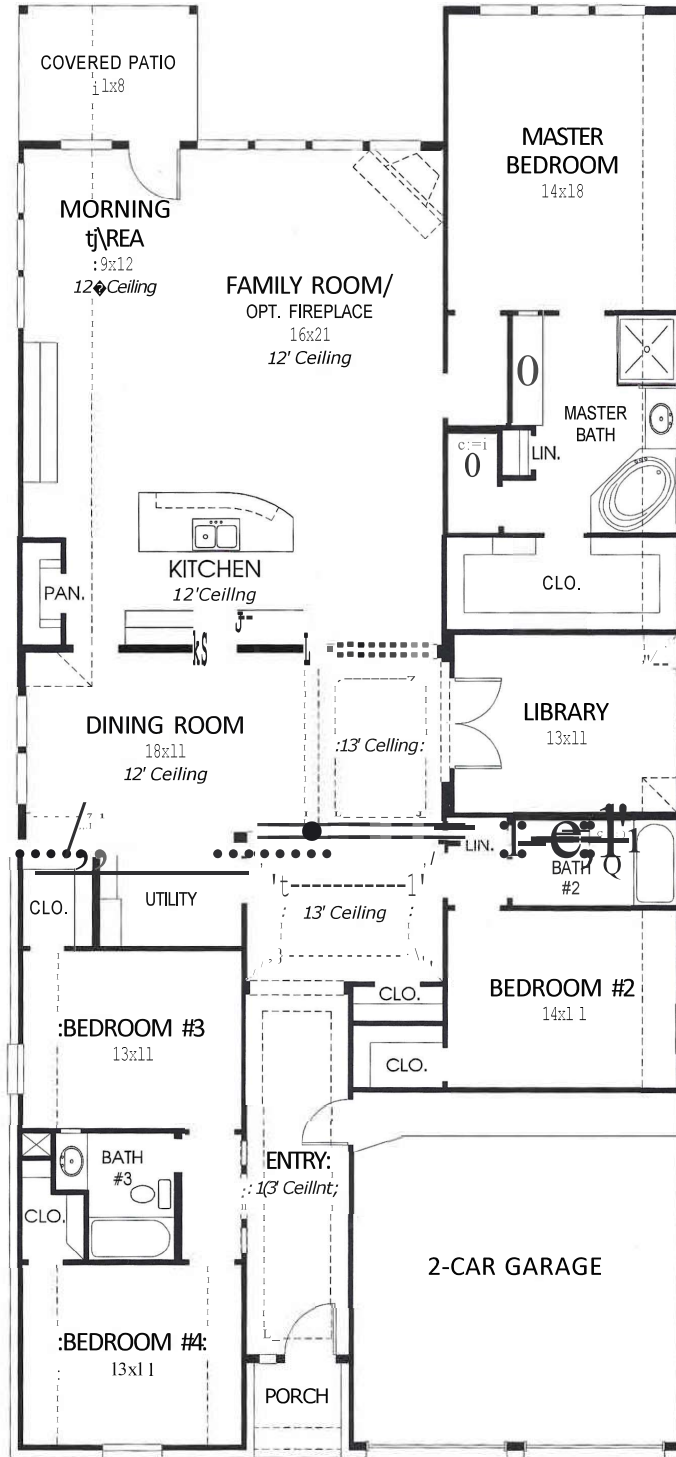

DESIGNS

Design 2714W

This home contains approximately 2,714 square feet. *

09/09/2014
(50' CL.)

PERRY HOMES