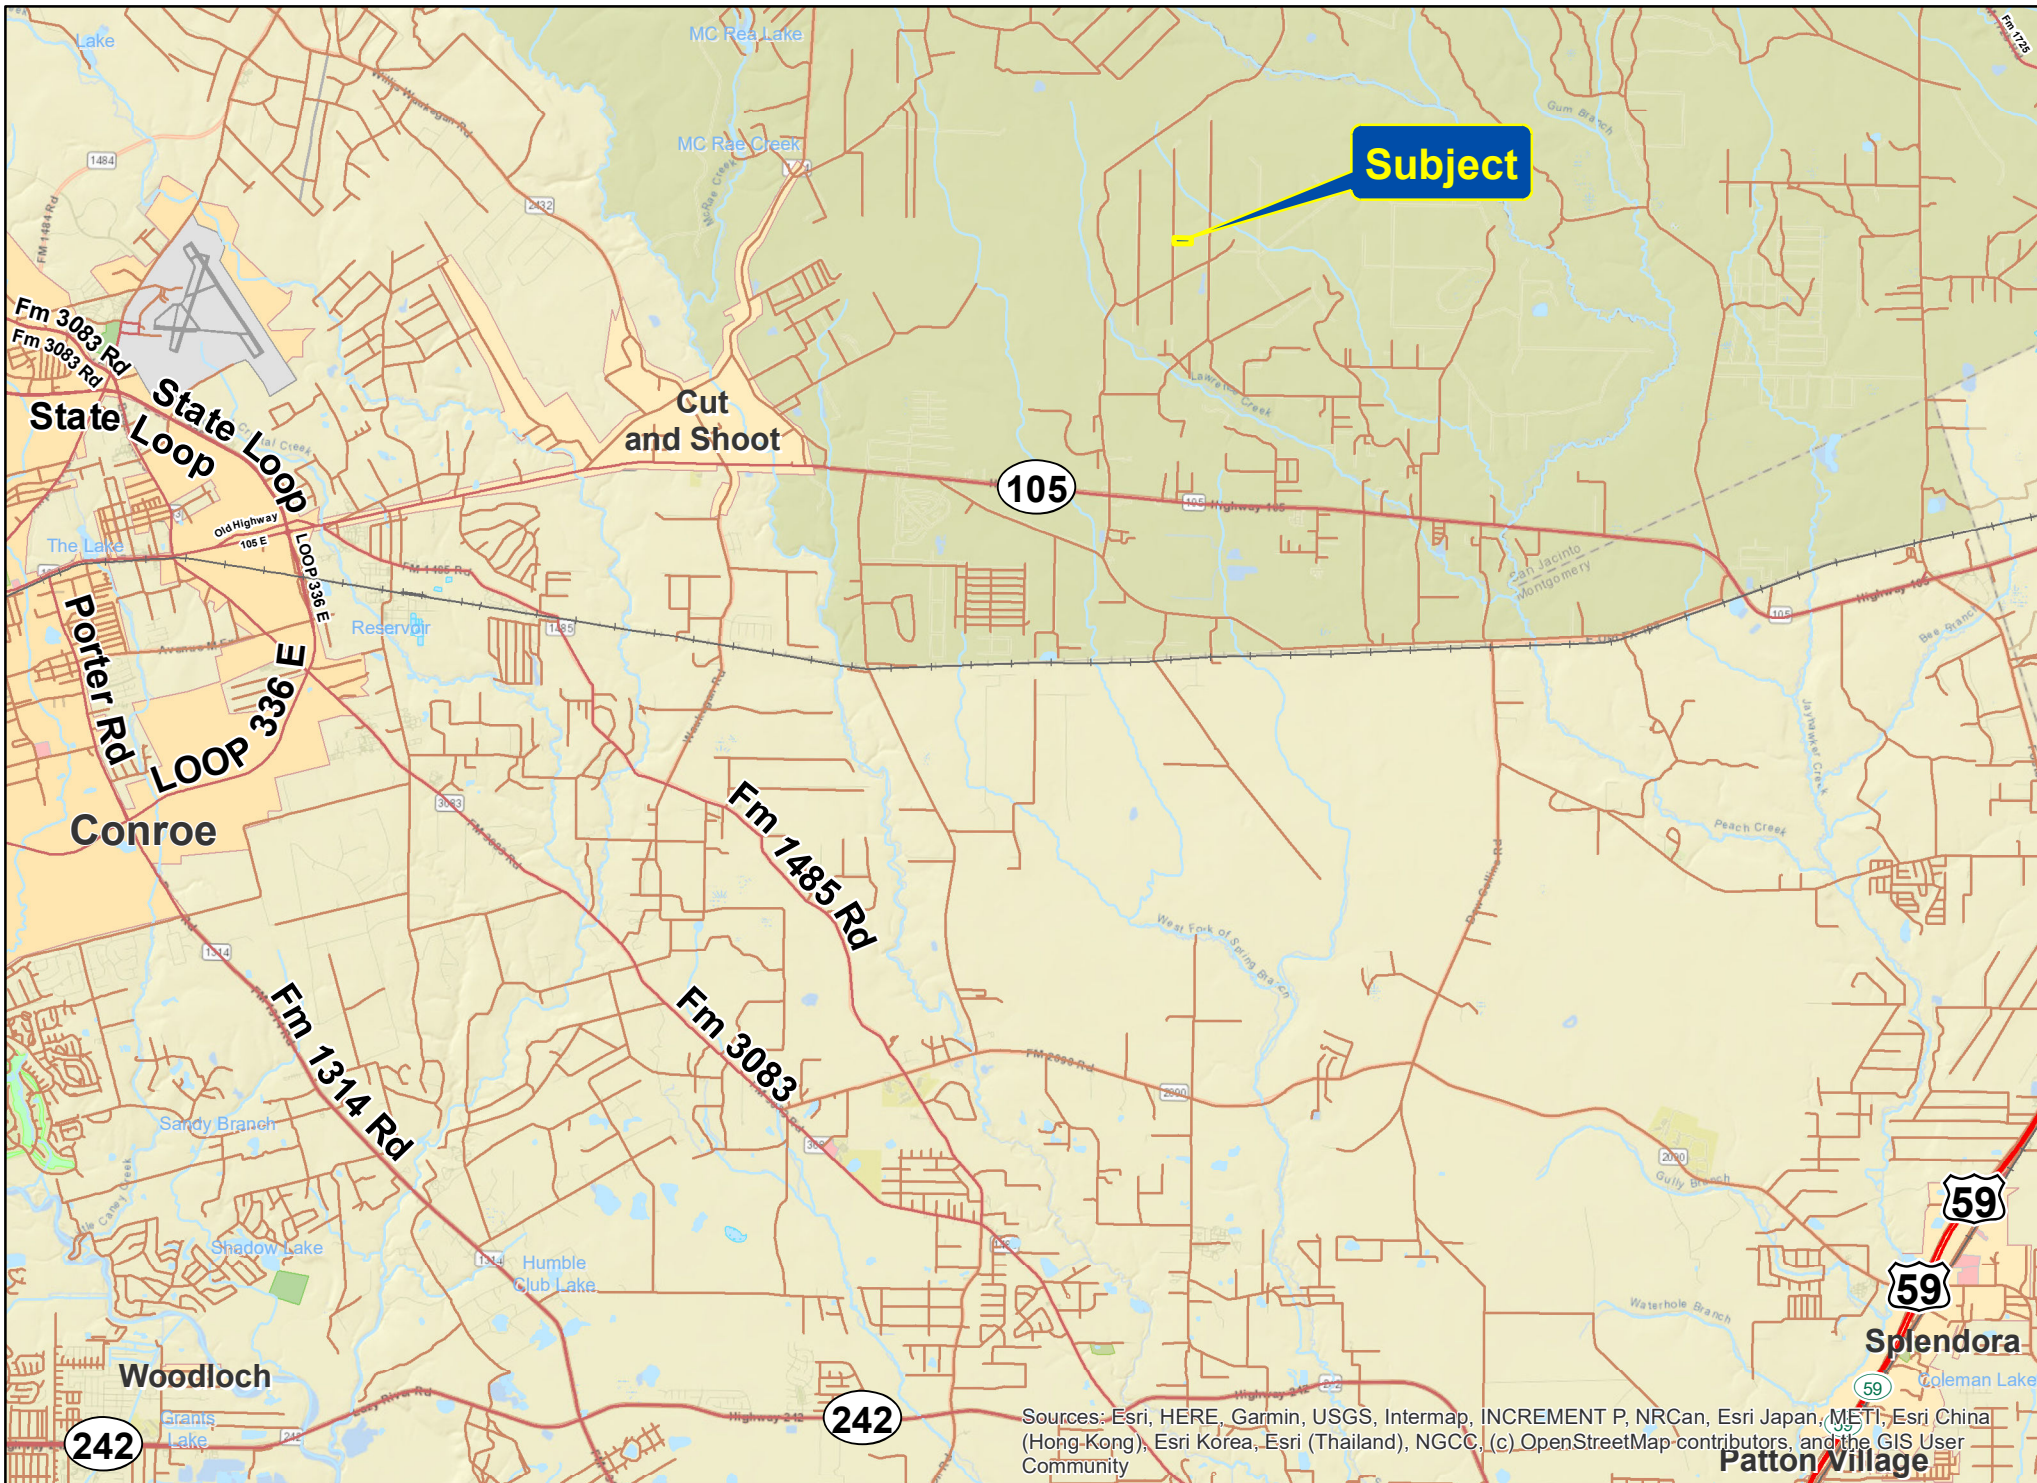

Sources: Esri, HERE, Garmin, USGS, Intermap, INCREMENT P, NRCan, Esri Japan, METI, Esri China (Hong Kong), Esri Korea, Esri (Thailand), NGCC, (c) OpenStreetMap contributors, and the GIS User Community

5 Acres | 6904 Greenwood Drive | Montgomery Co., Texas

For illustration purposes only.

Sources: Esri, HERE, Garmin, USGS, Intermap, INCREMENT P, NRCan, Esri Japan, METI, Esri China (Hong Kong), Esri Korea, Esri (Thailand), NGCC, (c) OpenStreetMap contributors, and the GIS User Community

Patton Village

5 Acres | 6904 Greenwood Drive | Montgomery Co., Texas

For illustration purposes only.

Sources: Esri, HERE, Garmin, USGS, Intermap, INCREMENT P, NRCan, Esri Japan, METI, Esri China (Hong Kong), Esri Korea, Esri (Thailand), NGCC, (c) OpenStreetMap contributors, and the GIS User Community

5 Acres | 6904 Greenwood Drive | Montgomery Co., Texas

For illustration purposes only.