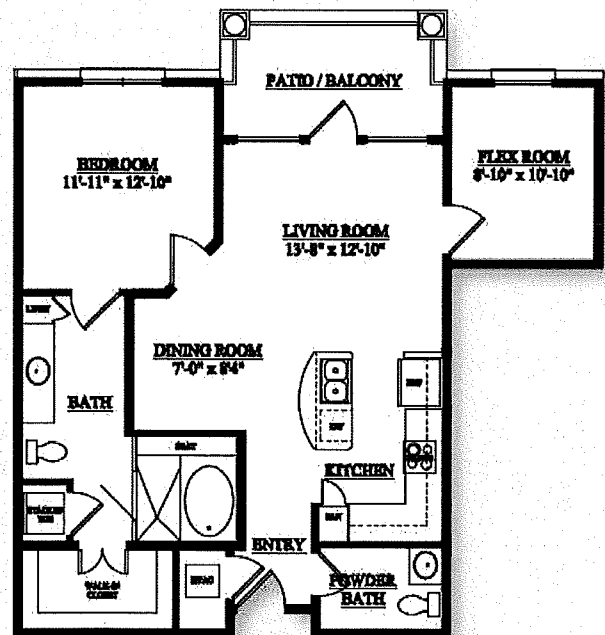

Independent Living One Bedroom Floor Plans

The Abbey

AT WESTMINSTER PLAZA

The Waverly

790 sq.ft.

The Rochester

870 sq.ft.

Waverly: \$3,395.00

Rochester: \$3,495.00

Dover: \$4,700.00

Durham: \$4,800.00

The Dover

1002 sq.ft.

The Abbey

AT WESTMINSTER PLAZA

Independent Living Two Bedroom Floor Plans