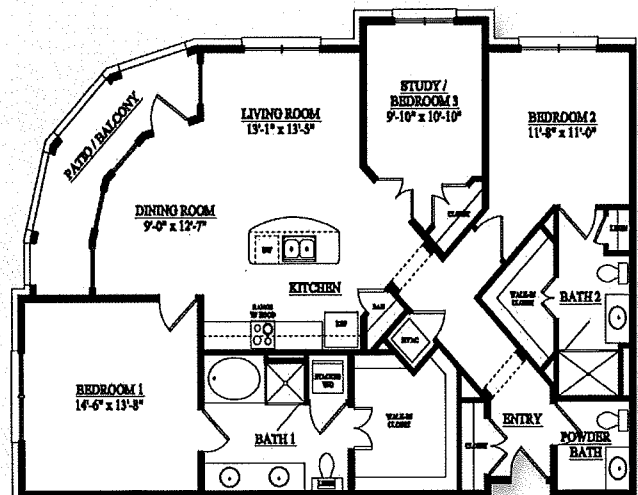

The Brentwood