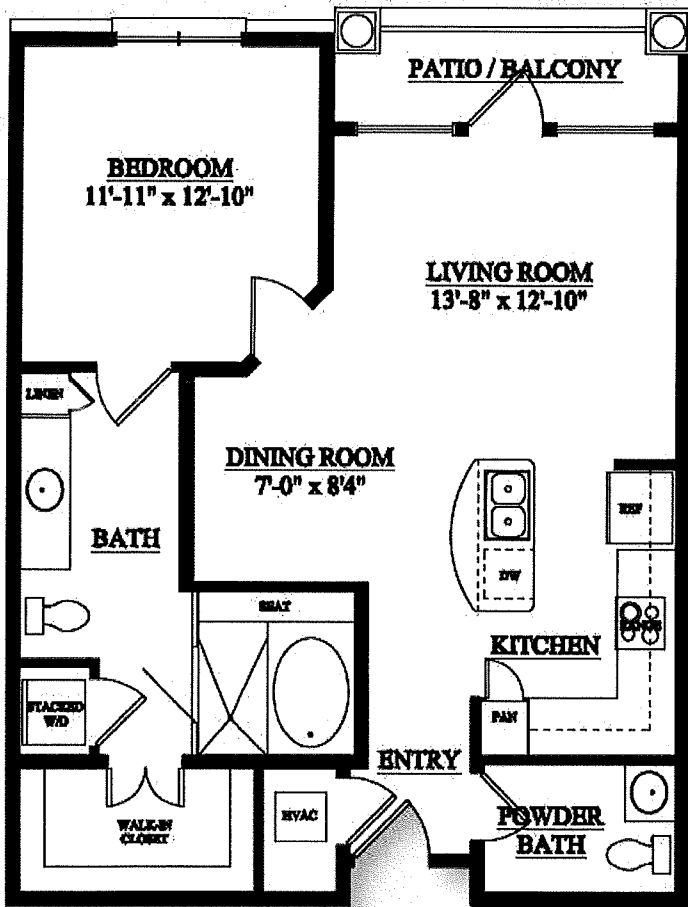

Independent Living One Bedroom Floor Plans

The Abbey

AT WESTMINSTER PLAZA

The Waverly

790 sq.ft.

The Rochester

870 sq.ft.

Waverly: \$3,395.00

Rochester: \$3,495.00

Dover: \$4,700.00

Durham: \$4,800.00

The Dover

1002 sq.ft.

The Abbey

AT WESTMINSTER PLAZA

Independent Living Two Bedroom Floor Plans