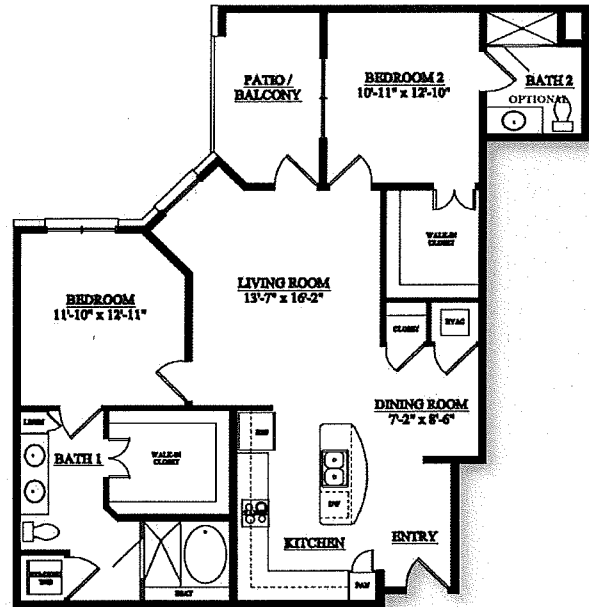

The Canterbury