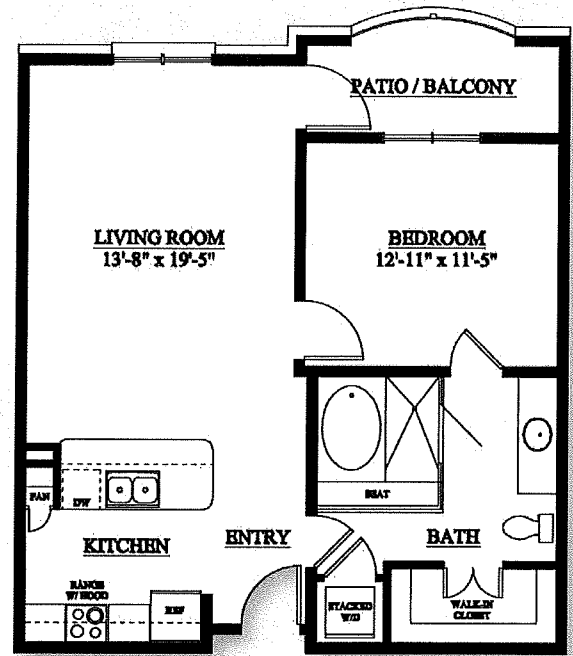

Independent Living One Bedroom Floor Plans

The Abbey

AT WESTMINSTER PLAZA

The Waverly

790 sq.ft.

The Rochester

870 sq.ft.

Waverly: \$3,395.00

Rochester: \$3,495.00

Dover: \$4,700.00

Durham: \$4,800.00

The Dover

1002 sq.ft.

The Abbey

AT WESTMINSTER PLAZA

Independent Living Two Bedroom Floor Plans