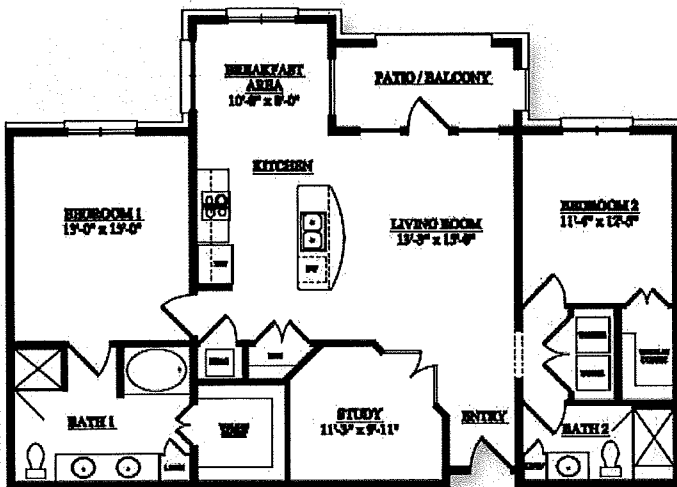

The Bristol