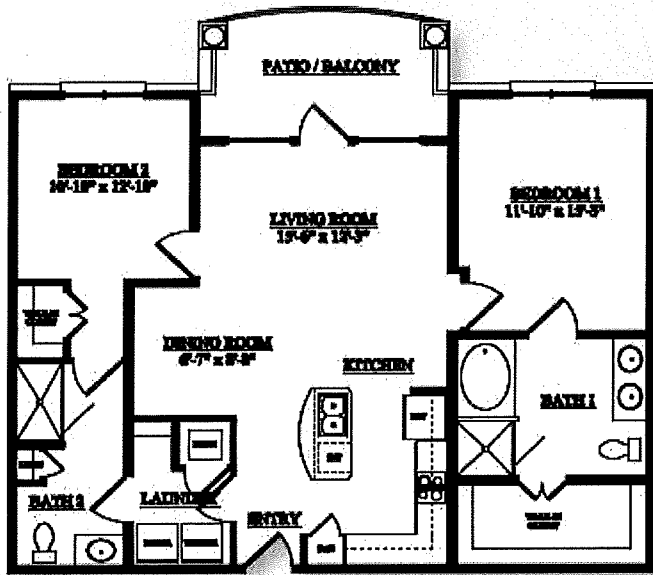

The Barrington