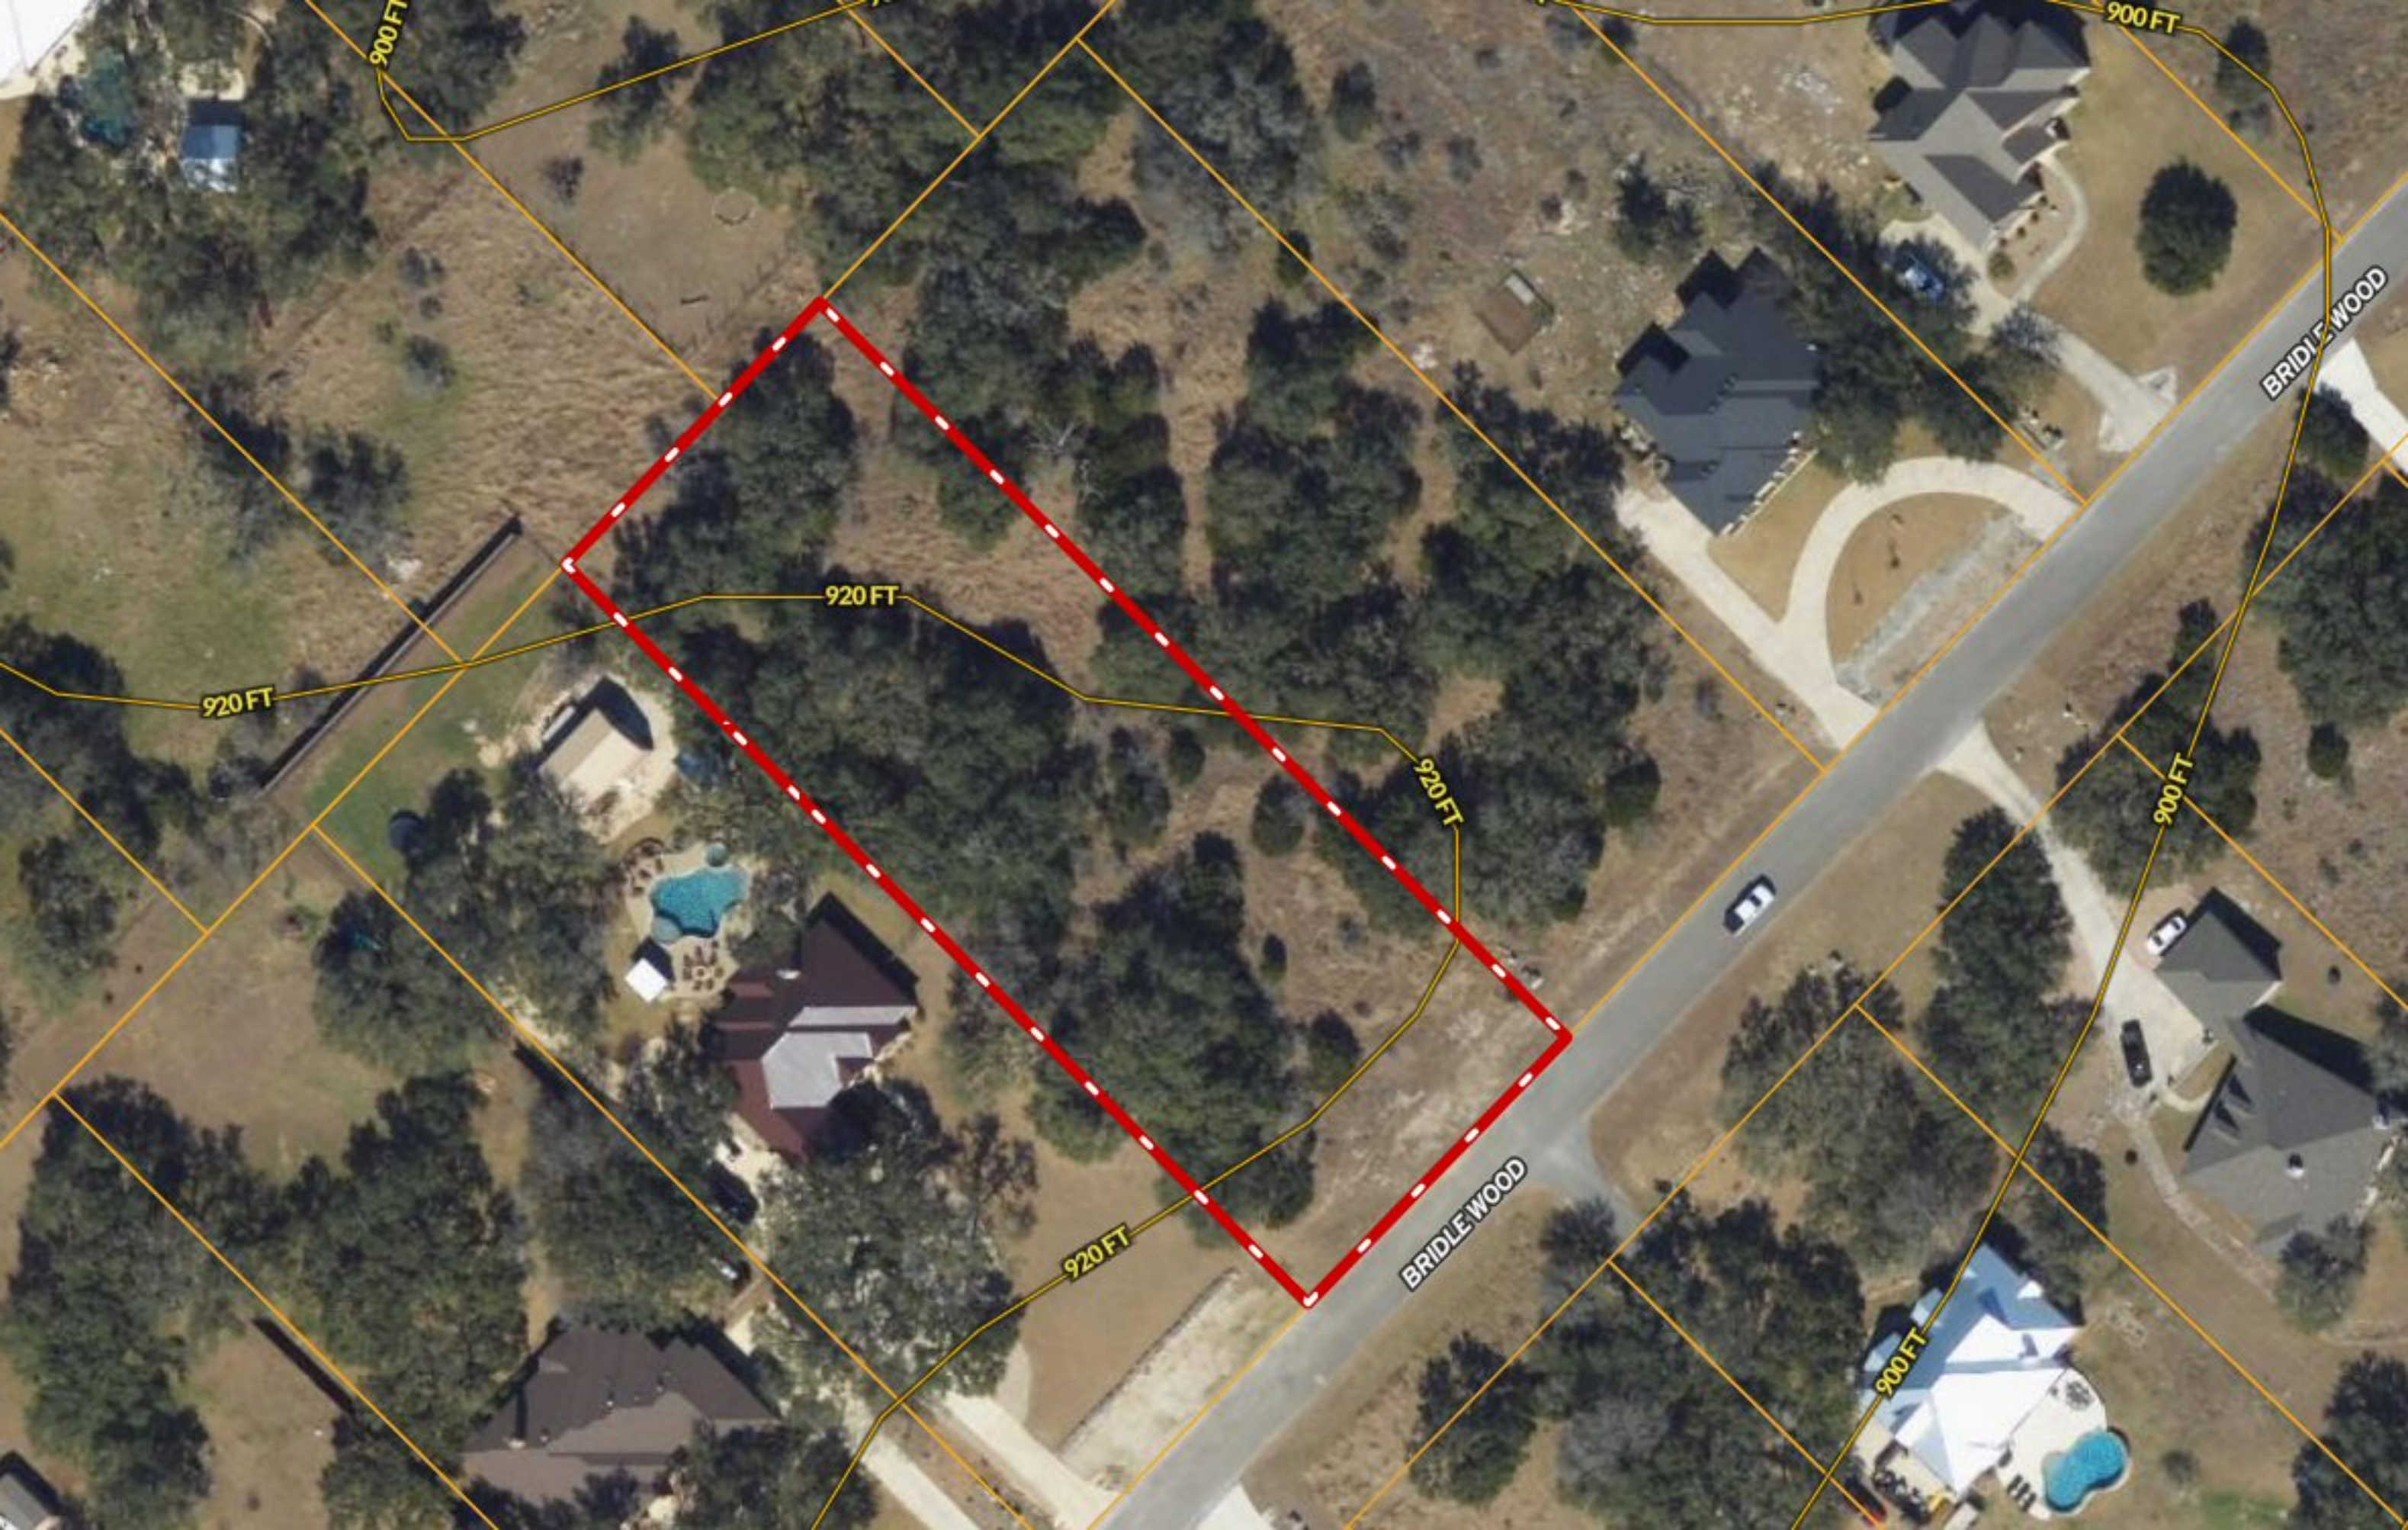

**** ONE-ACRE ** 1043 Bridlewood ~ River Chase**

STEEPLE RUN

900 FT

920 FT

920 FT

BRIDLE WOOD

940 FT

900 FT

880 FT

920 FT

BRIDLE WOOD

920 FT

900 FT

880 FT

880 FT

900 FT

900 FT

BRIDLE WOOD

920 FT

920 FT

920 FT

900 FT

920 FT

BRIDLE WOOD

900 FT