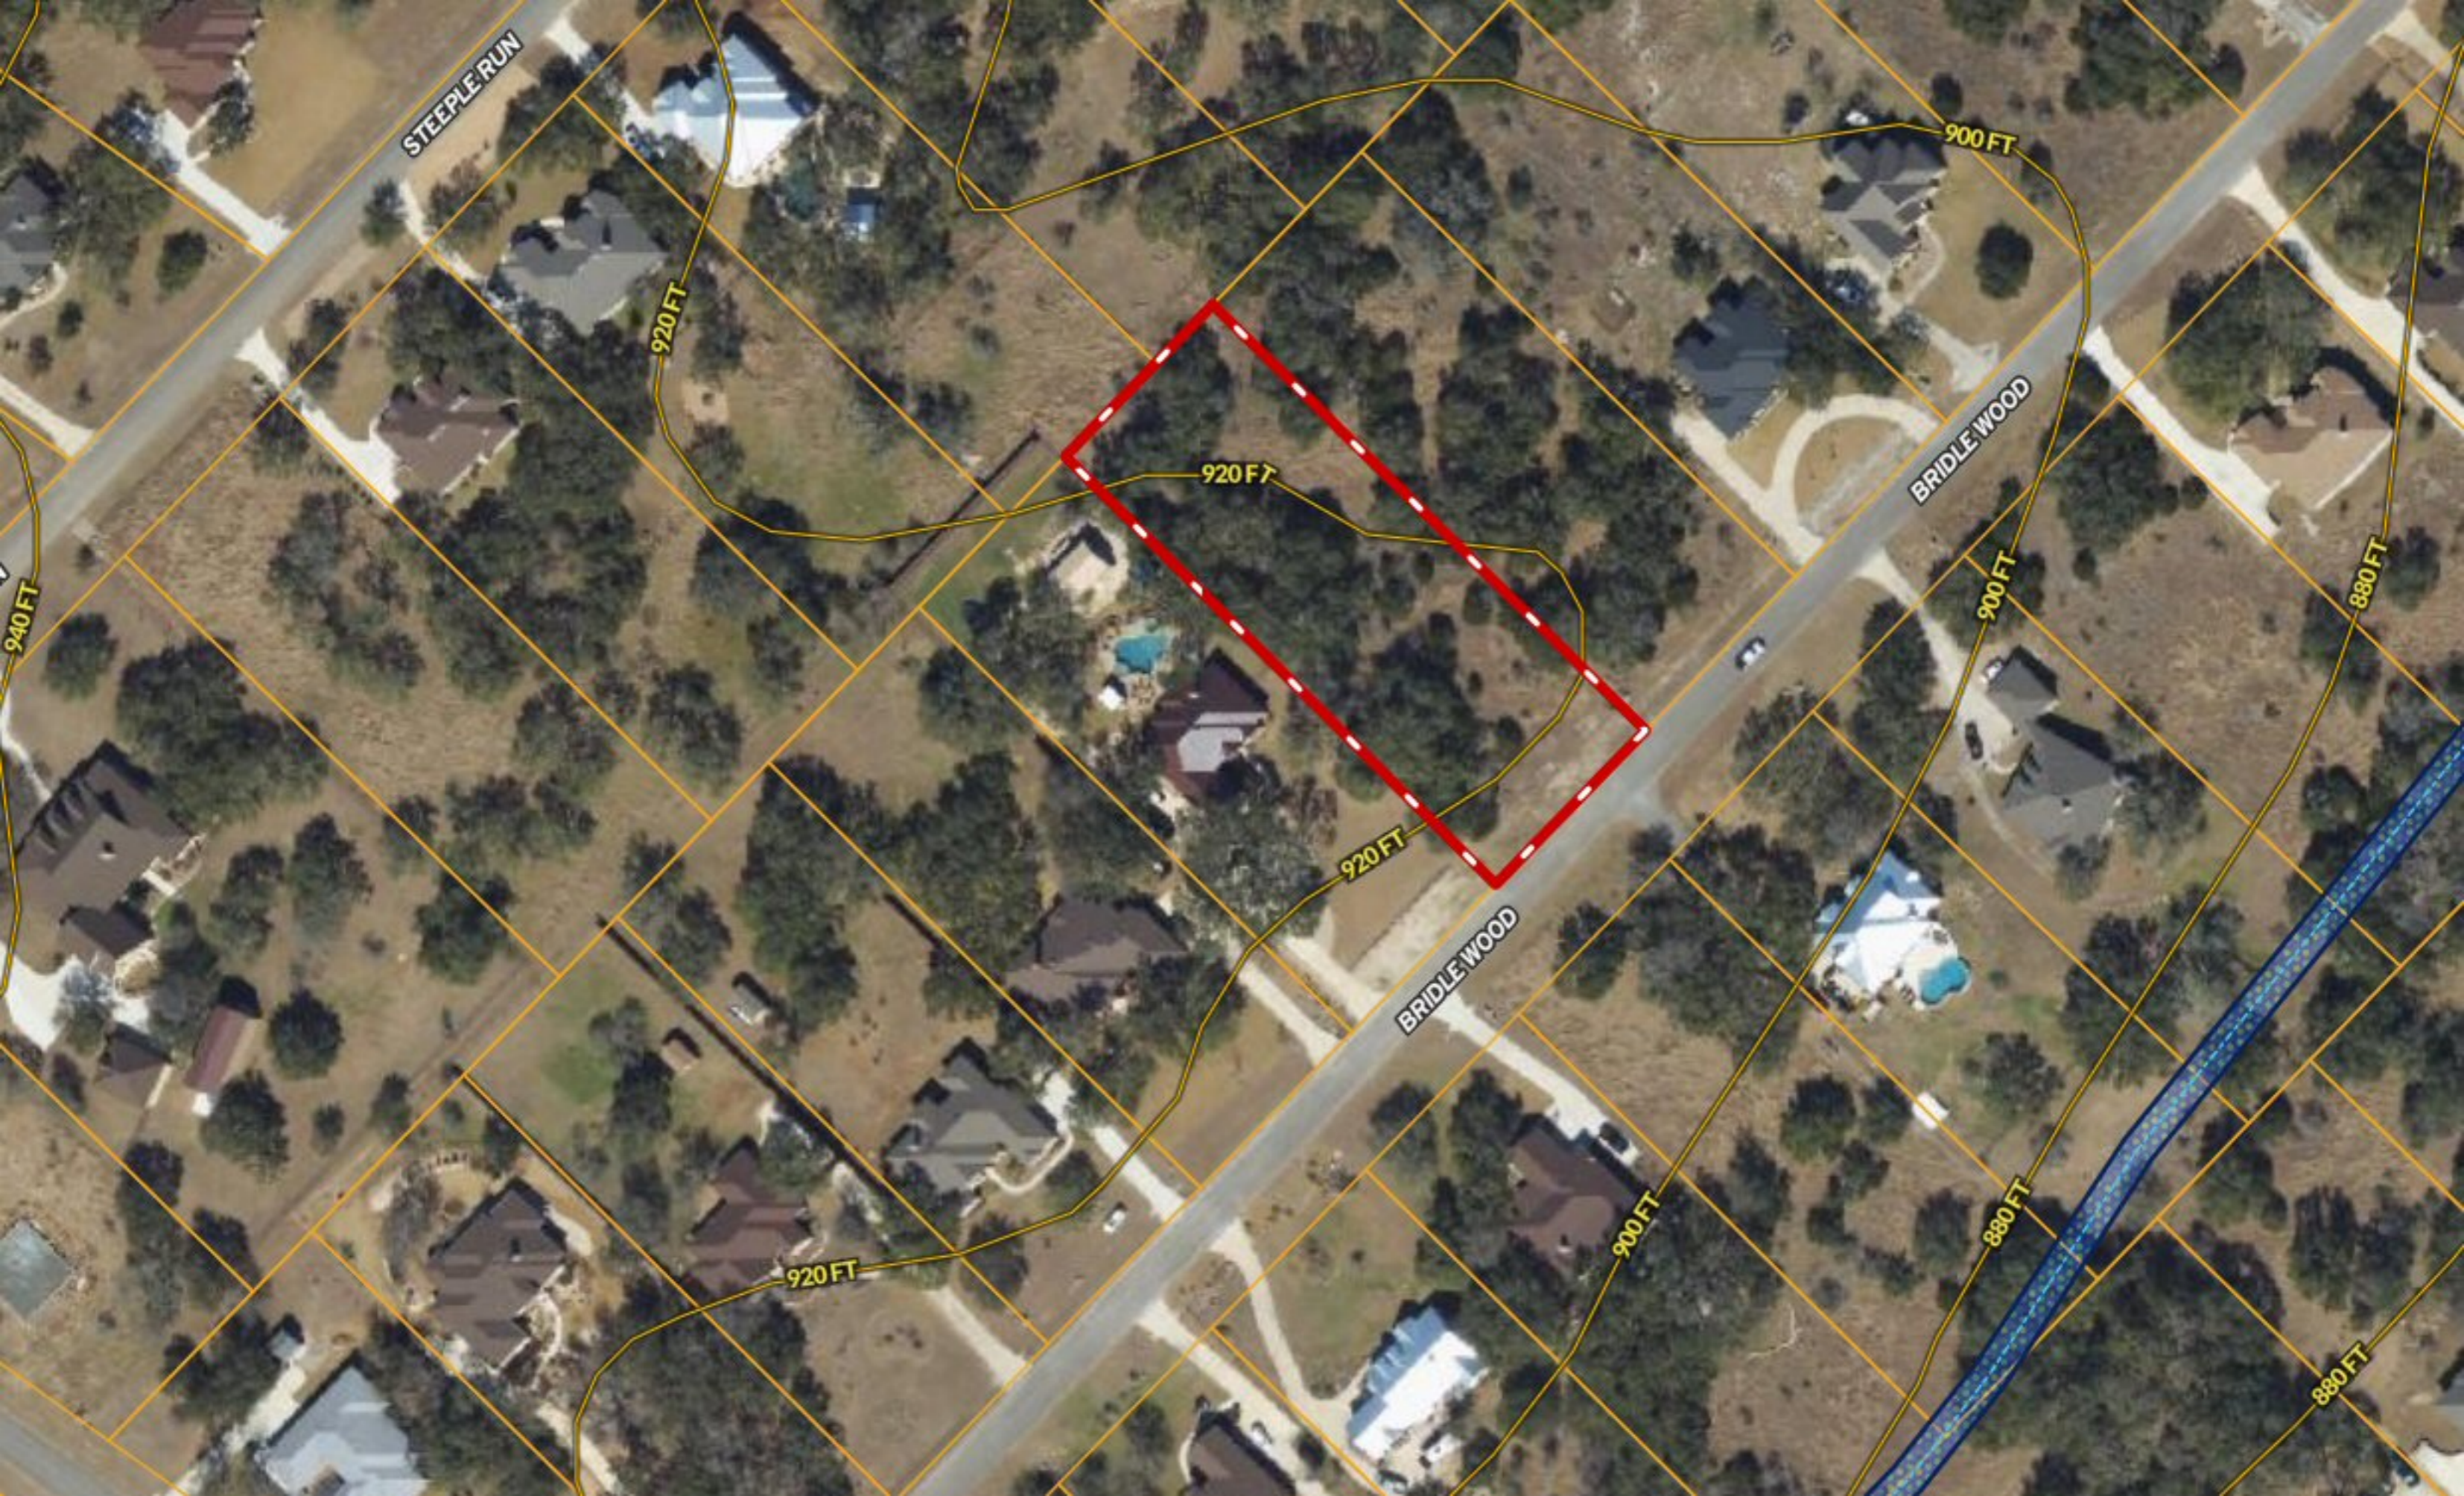

**** ONE-ACRE ** 1043 Bridlewood ~ River Chase**

STEEPLE RUN

900 FT

920 FT

920 FT

BRIDLE WOOD

940 FT

900 FT

880 FT

920 FT

BRIDLE WOOD

920 FT

900 FT

880 FT

880 FT

900 FT

900 FT

BRIDLE WOOD

920 FT

920 FT

920 FT

900 FT

920 FT

BRIDLE WOOD

900 FT