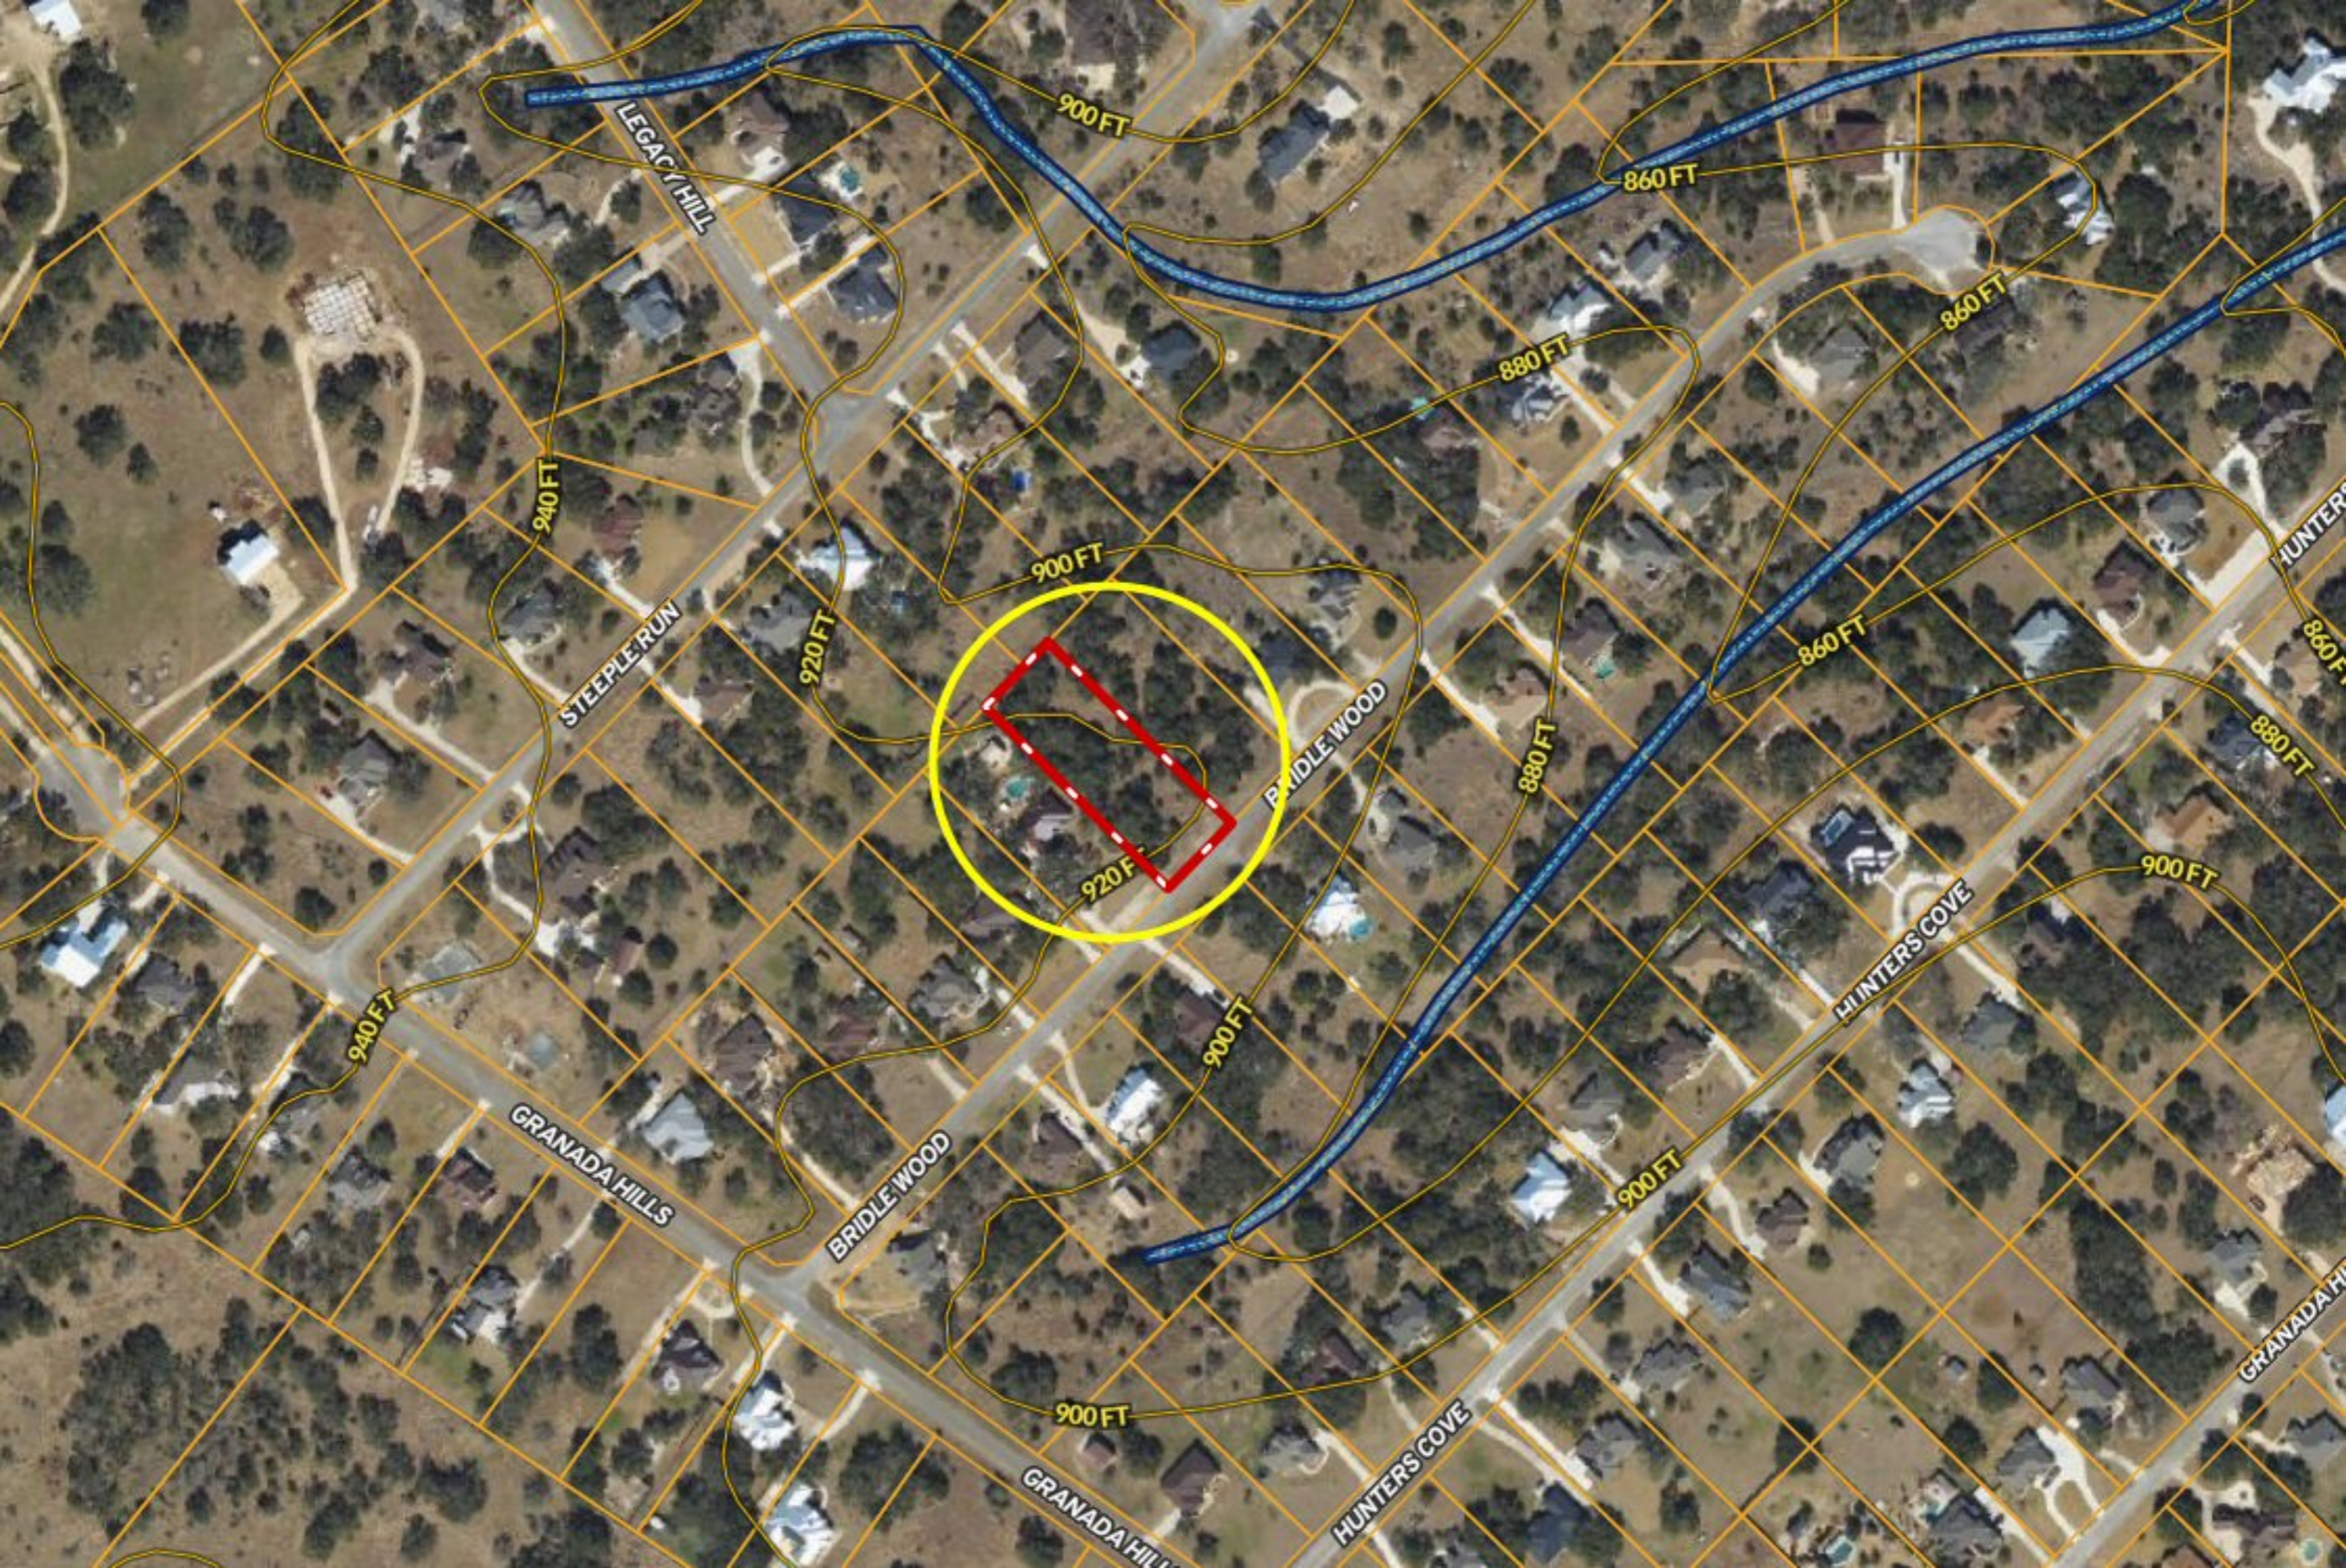

**** ONE-ACRE ** 1043 Bridlewood ~ River Chase**

STEEPLE RUN

900 FT

920 FT

920 FT

BRIDLE WOOD

940 FT

900 FT

880 FT

920 FT

BRIDLE WOOD

920 FT

900 FT

880 FT

880 FT

900 FT

900 FT

BRIDLE WOOD

920 FT

920 FT

920 FT

900 FT

920 FT

BRIDLE WOOD

900 FT