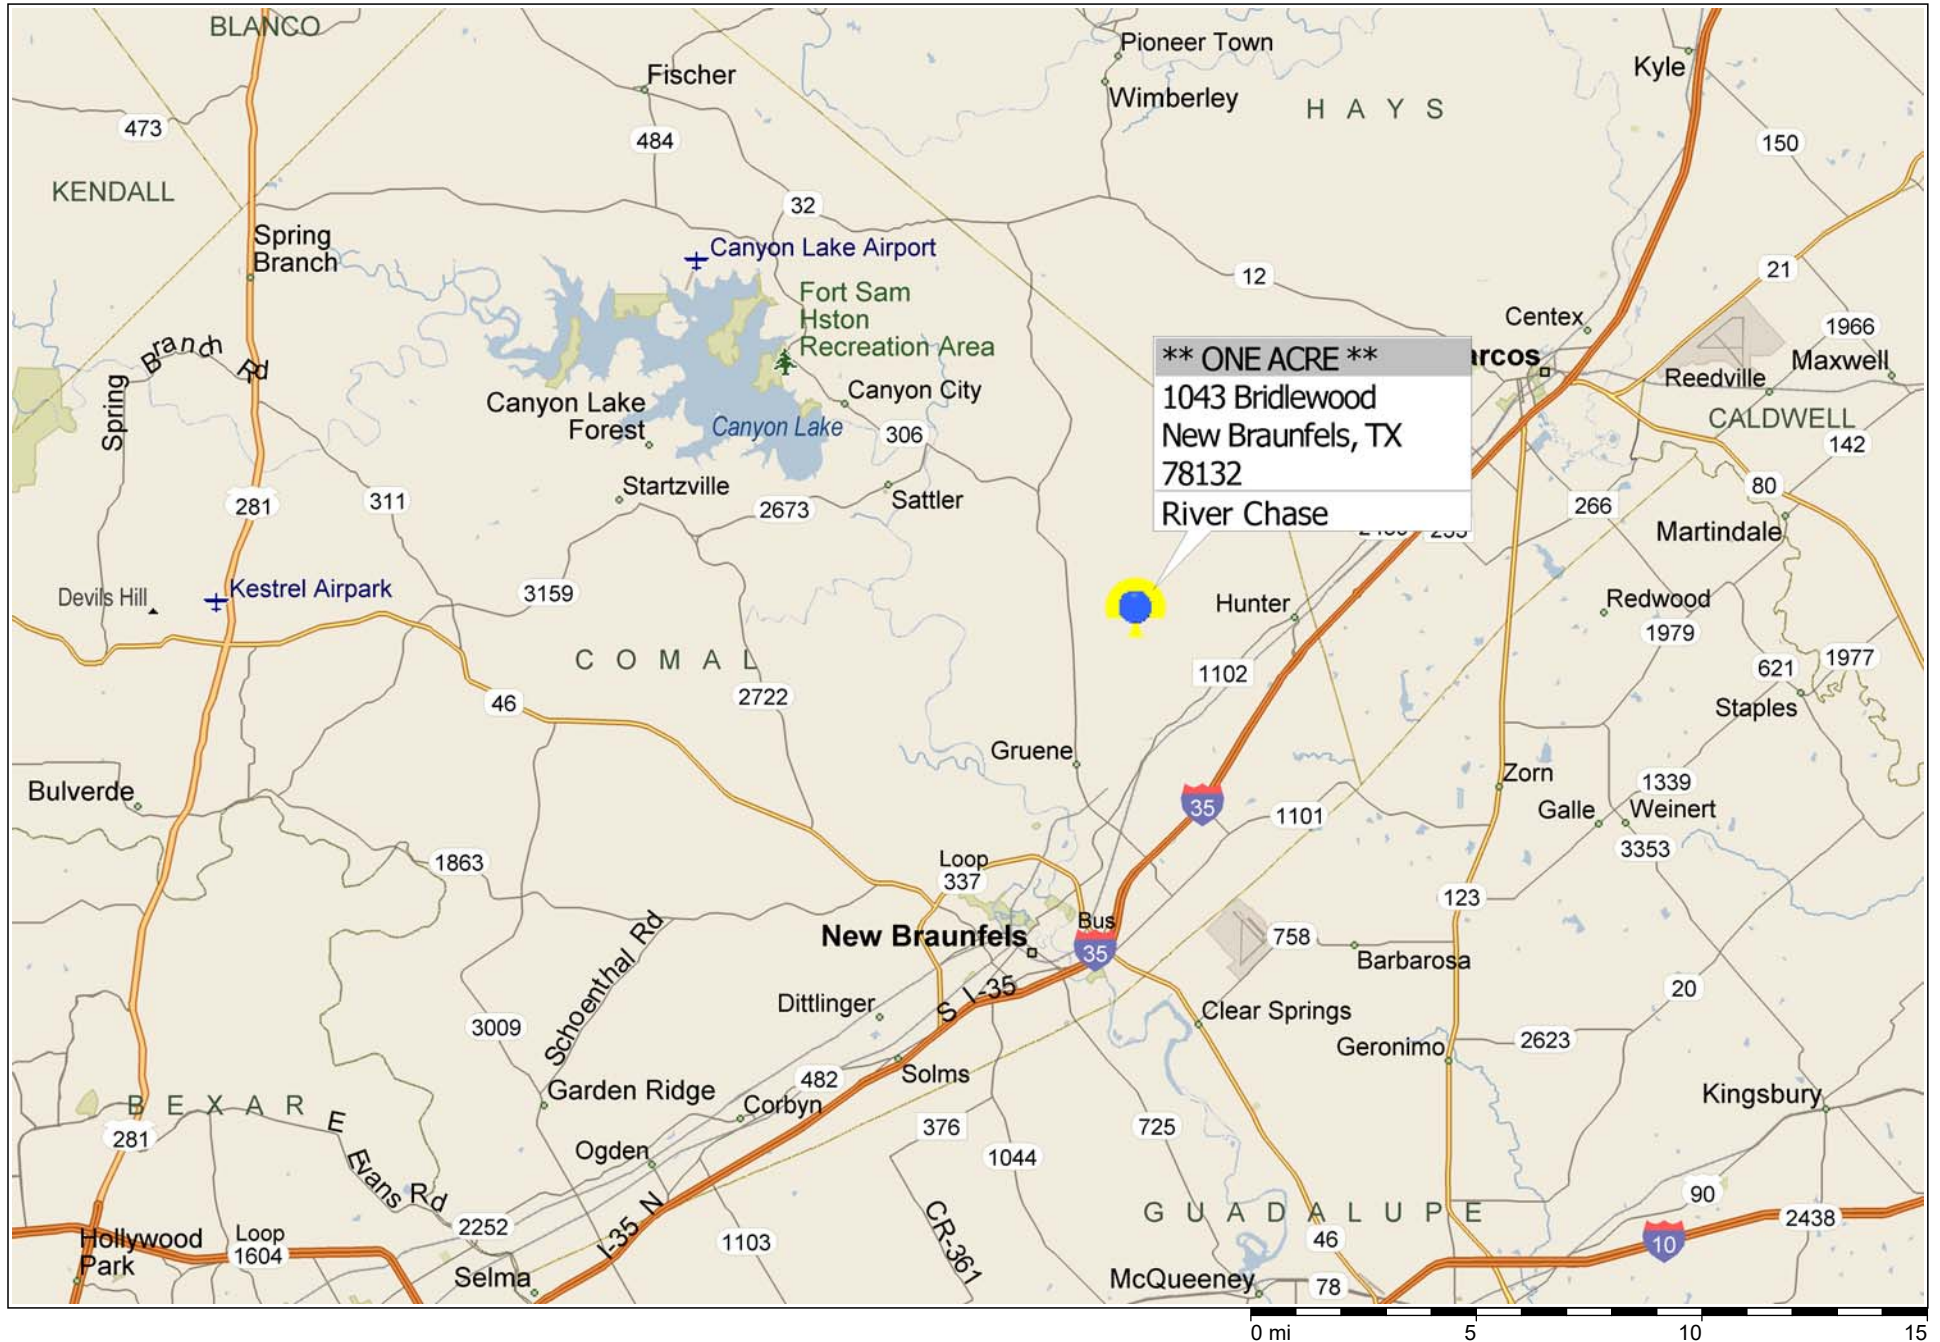

**** ONE-ACRE ** 1043 Bridlewood ~ River Chase**

STEEPLE RUN

900 FT

920 FT

920 FT

BRIDLE WOOD

940 FT

900 FT