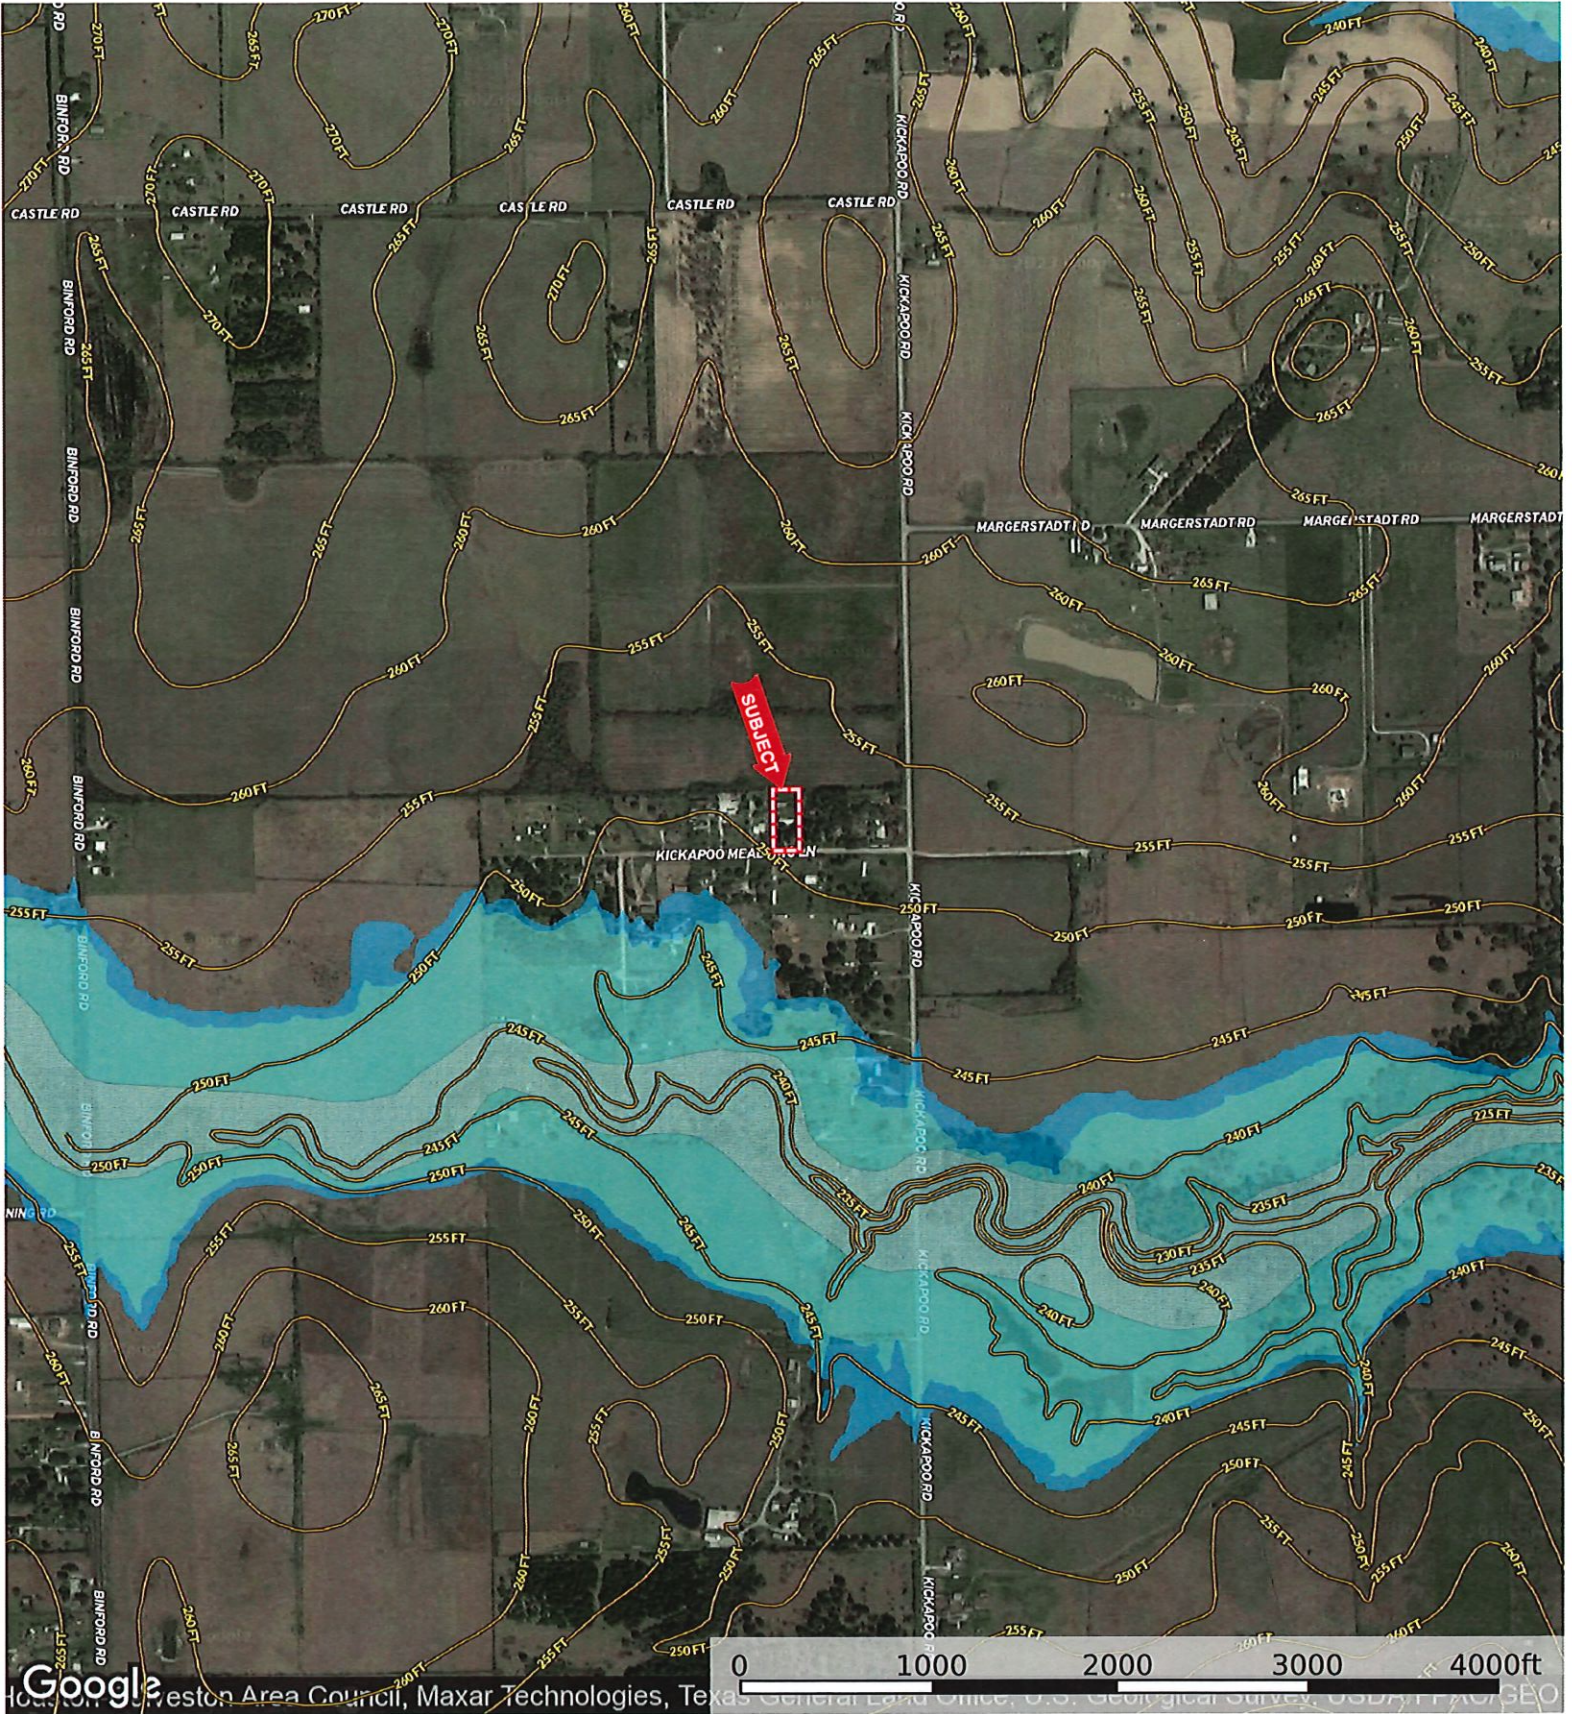

29302 Kickapoo Meadows
Harris County, Texas, AC +/-

Boundary

id. The information contained herein was obtained from sources deemed to be reliable. Land id™ Services makes no warranties or guarantees as to the completeness or accuracy thereof.

29302 Kickapoo Meadows
Harris County, Texas, AC +/-

Google

©2023 Houston-Galveston Area Council, Maxar Technologies, Texas General Land Office, U.S. Geological Survey

Boundary

id. The information contained herein was obtained from sources deemed to be reliable. Land id™ Services makes no warranties or guarantees as to the completeness or accuracy thereof.

29302 Kickapoo Meadows
Harris County, Texas, AC +/-

- Boundary
- 100 Year Floodplain
- 500 Year Floodplain
- Floodway
- Special
- Unmapped/ Not Included