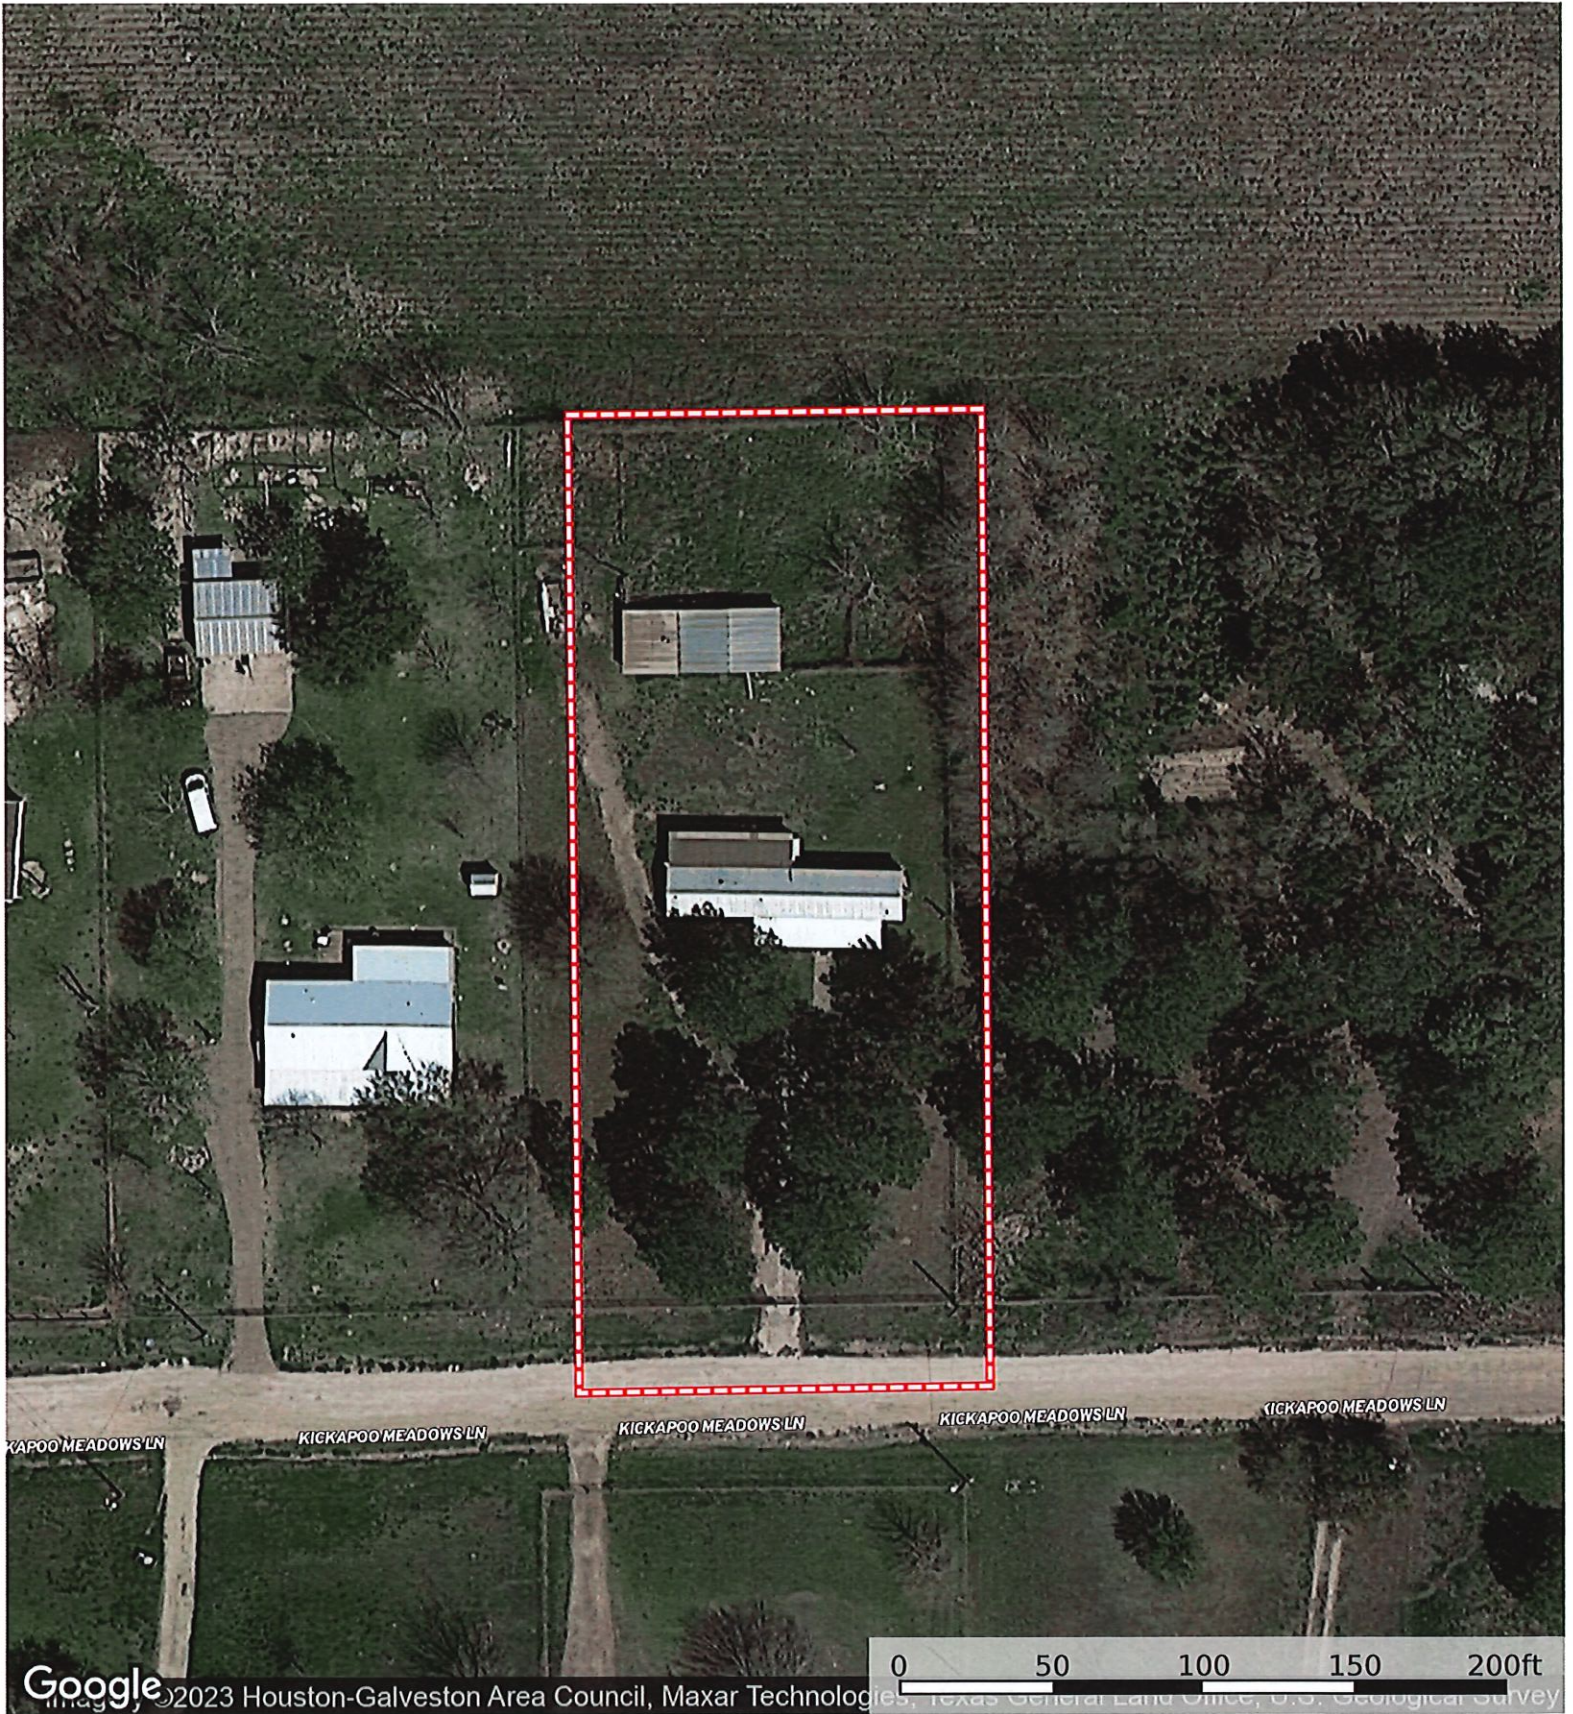

29302 Kickapoo Meadows
Harris County, Texas, AC +/-

Google

©2023 Houston-Galveston Area Council, Maxar Technologies, Texas General Land Office, U.S. Geological Survey

Boundary

id. The information contained herein was obtained from sources deemed to be reliable. Land id™ Services makes no warranties or guarantees as to the completeness or accuracy thereof.