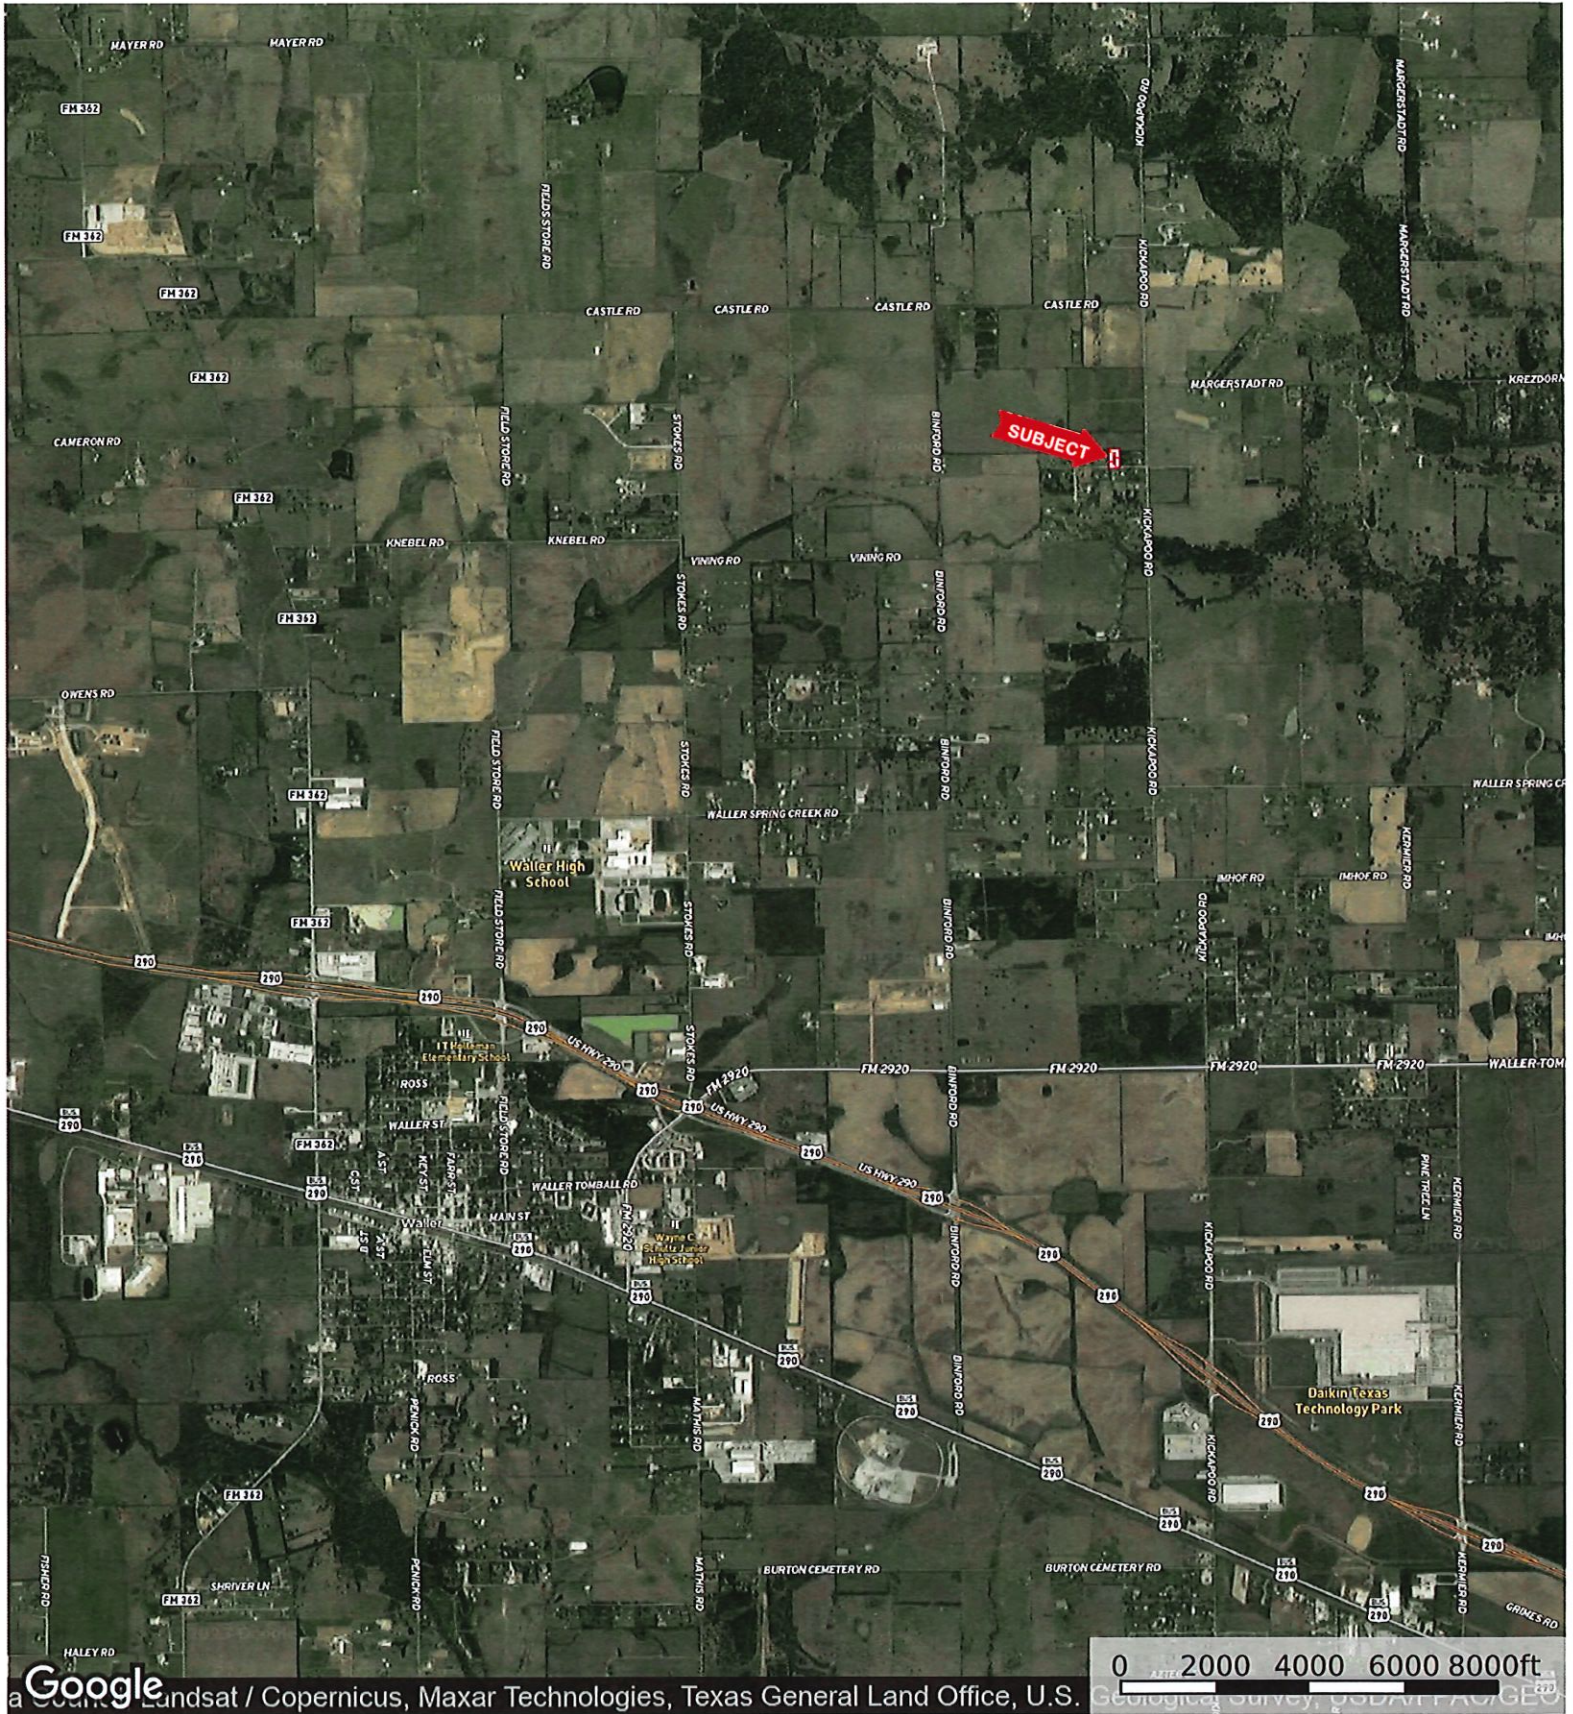

29302 Kickapoo Meadows
Harris County, Texas, AC +/-

Boundary

id. The information contained herein was obtained from sources deemed to be reliable. Land id™ Services makes no warranties or guarantees as to the completeness or accuracy thereof.

29302 Kickapoo Meadows
Harris County, Texas, AC +/-

Google

©2023 Houston-Galveston Area Council, Maxar Technologies, Texas General Land Office, U.S. Geological Survey

Boundary

id. The information contained herein was obtained from sources deemed to be reliable. Land id™ Services makes no warranties or guarantees as to the completeness or accuracy thereof.

29302 Kickapoo Meadows
Harris County, Texas, AC +/-

- Boundary
- 100 Year Floodplain
- 500 Year Floodplain
- Floodway
- Special
- Unmapped/ Not Included