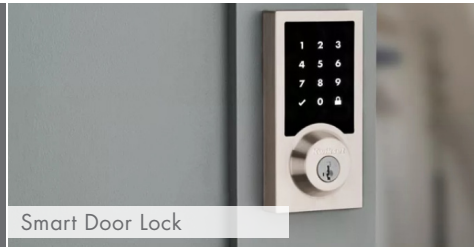

SCHEDULE YOUR INSTALL TODAY

Scan with your phone's camera app.

Visit Meritagehomes.com/Connect to learn more about included features.

Setting the standard for energy-efficient homes®

Automation Suite components may vary by home and/or community, may not be available in all homes/communities, and may be changed or substituted by Meritage Homes at any time, without notice or obligation. Smart Home Hub & App, door sensors, motion detector, and professional installation are available for select homes commencing April 1, 2021. Components included in any home are limited in all events to the specific terms set forth in the purchase contract for such home, which shall control in all events. Certain Automation Suite components or features may require an additional subscription or download and use of an app, and other components may be limited to select locations in the home (including, without limitation, door sensors, motion detector, and USB outlets). Mobile connectivity features require WiFi. Standard WiFi/internet and mobile access charges imposed by applicable carrier(s) may apply. All features of, and performance claims and specifications for, M.Connected Home™ Automation Suite components are provided by the applicable manufacturer and Meritage Homes disclaims any representation or warranty with respect to such features, claims, or specifications. M.Connected Home™ is a trademark of Meritage Homes Corporation.

PRE-CLOSE INSTALL

Smart Door Lock

Smart Thermostat

Smart Garage Door

Smart Home Hub & App

POST-CLOSE INSTALL

Video Doorbell

Motion Detector