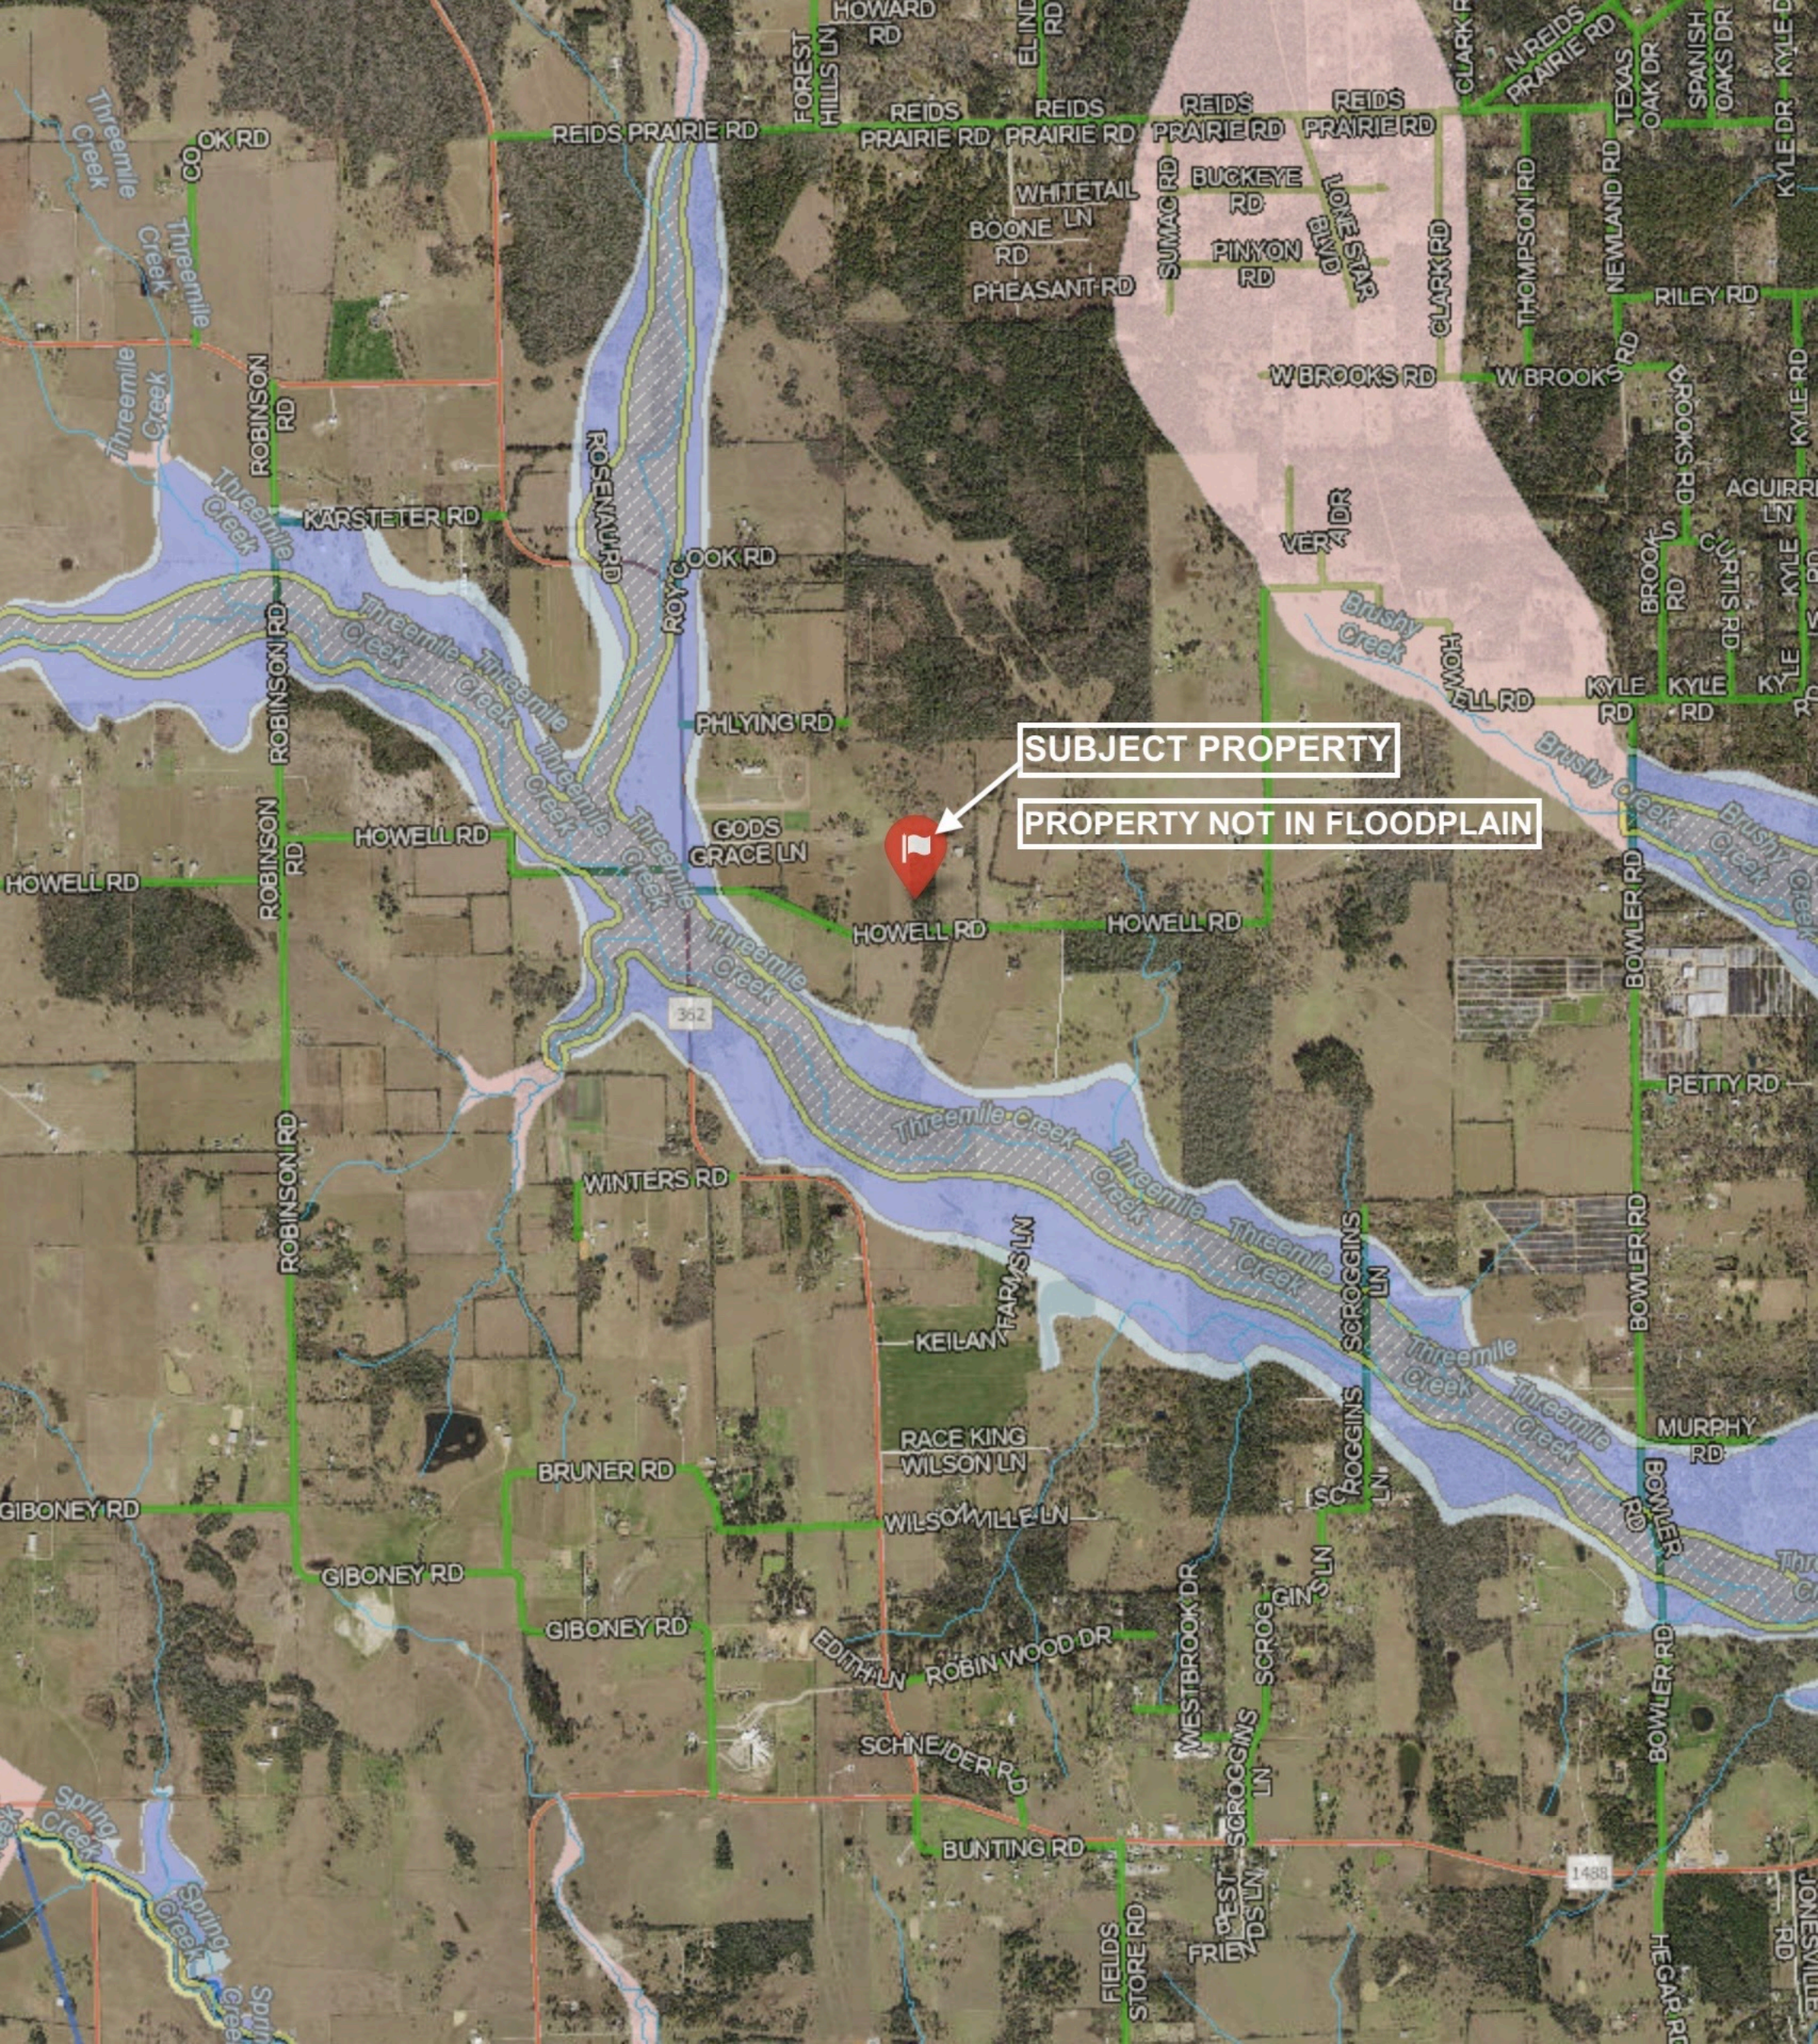

**SUBJECT PROPERTY**

Map showing residential streets and landmarks. Major roads include FM 290, FM 362, FM 359, FM 1774, and FM 7488. Numerous smaller streets are labeled, such as Laneview Rd, Skymag Rd, and Mayer Rd. A creek or river is visible running through the center of the map. The subject property is located near the intersection of Howell Rd and T. Keelan Arms Ln.

290 FT

290 FT

290 FT

HOWELL RD

HOWELL RD

SUBJECT PROPERTY

PROPERTY NOT IN FLOODPLAIN

REIDS PRAIRIE RD

REIDS PRAIRIE RD

COOK RD

ROBINSON RD

KARSTETER RD

ROSENAUR RD

ROY COOK RD

PHLYING RD

HOWELL RD

GODS GRACE LN

HOWELL RD

HOWELL RD

WINTERS RD

KEILAN FARM LN

RACE KING WILSON LN

WILSONVILLE LN

BRUNER RD