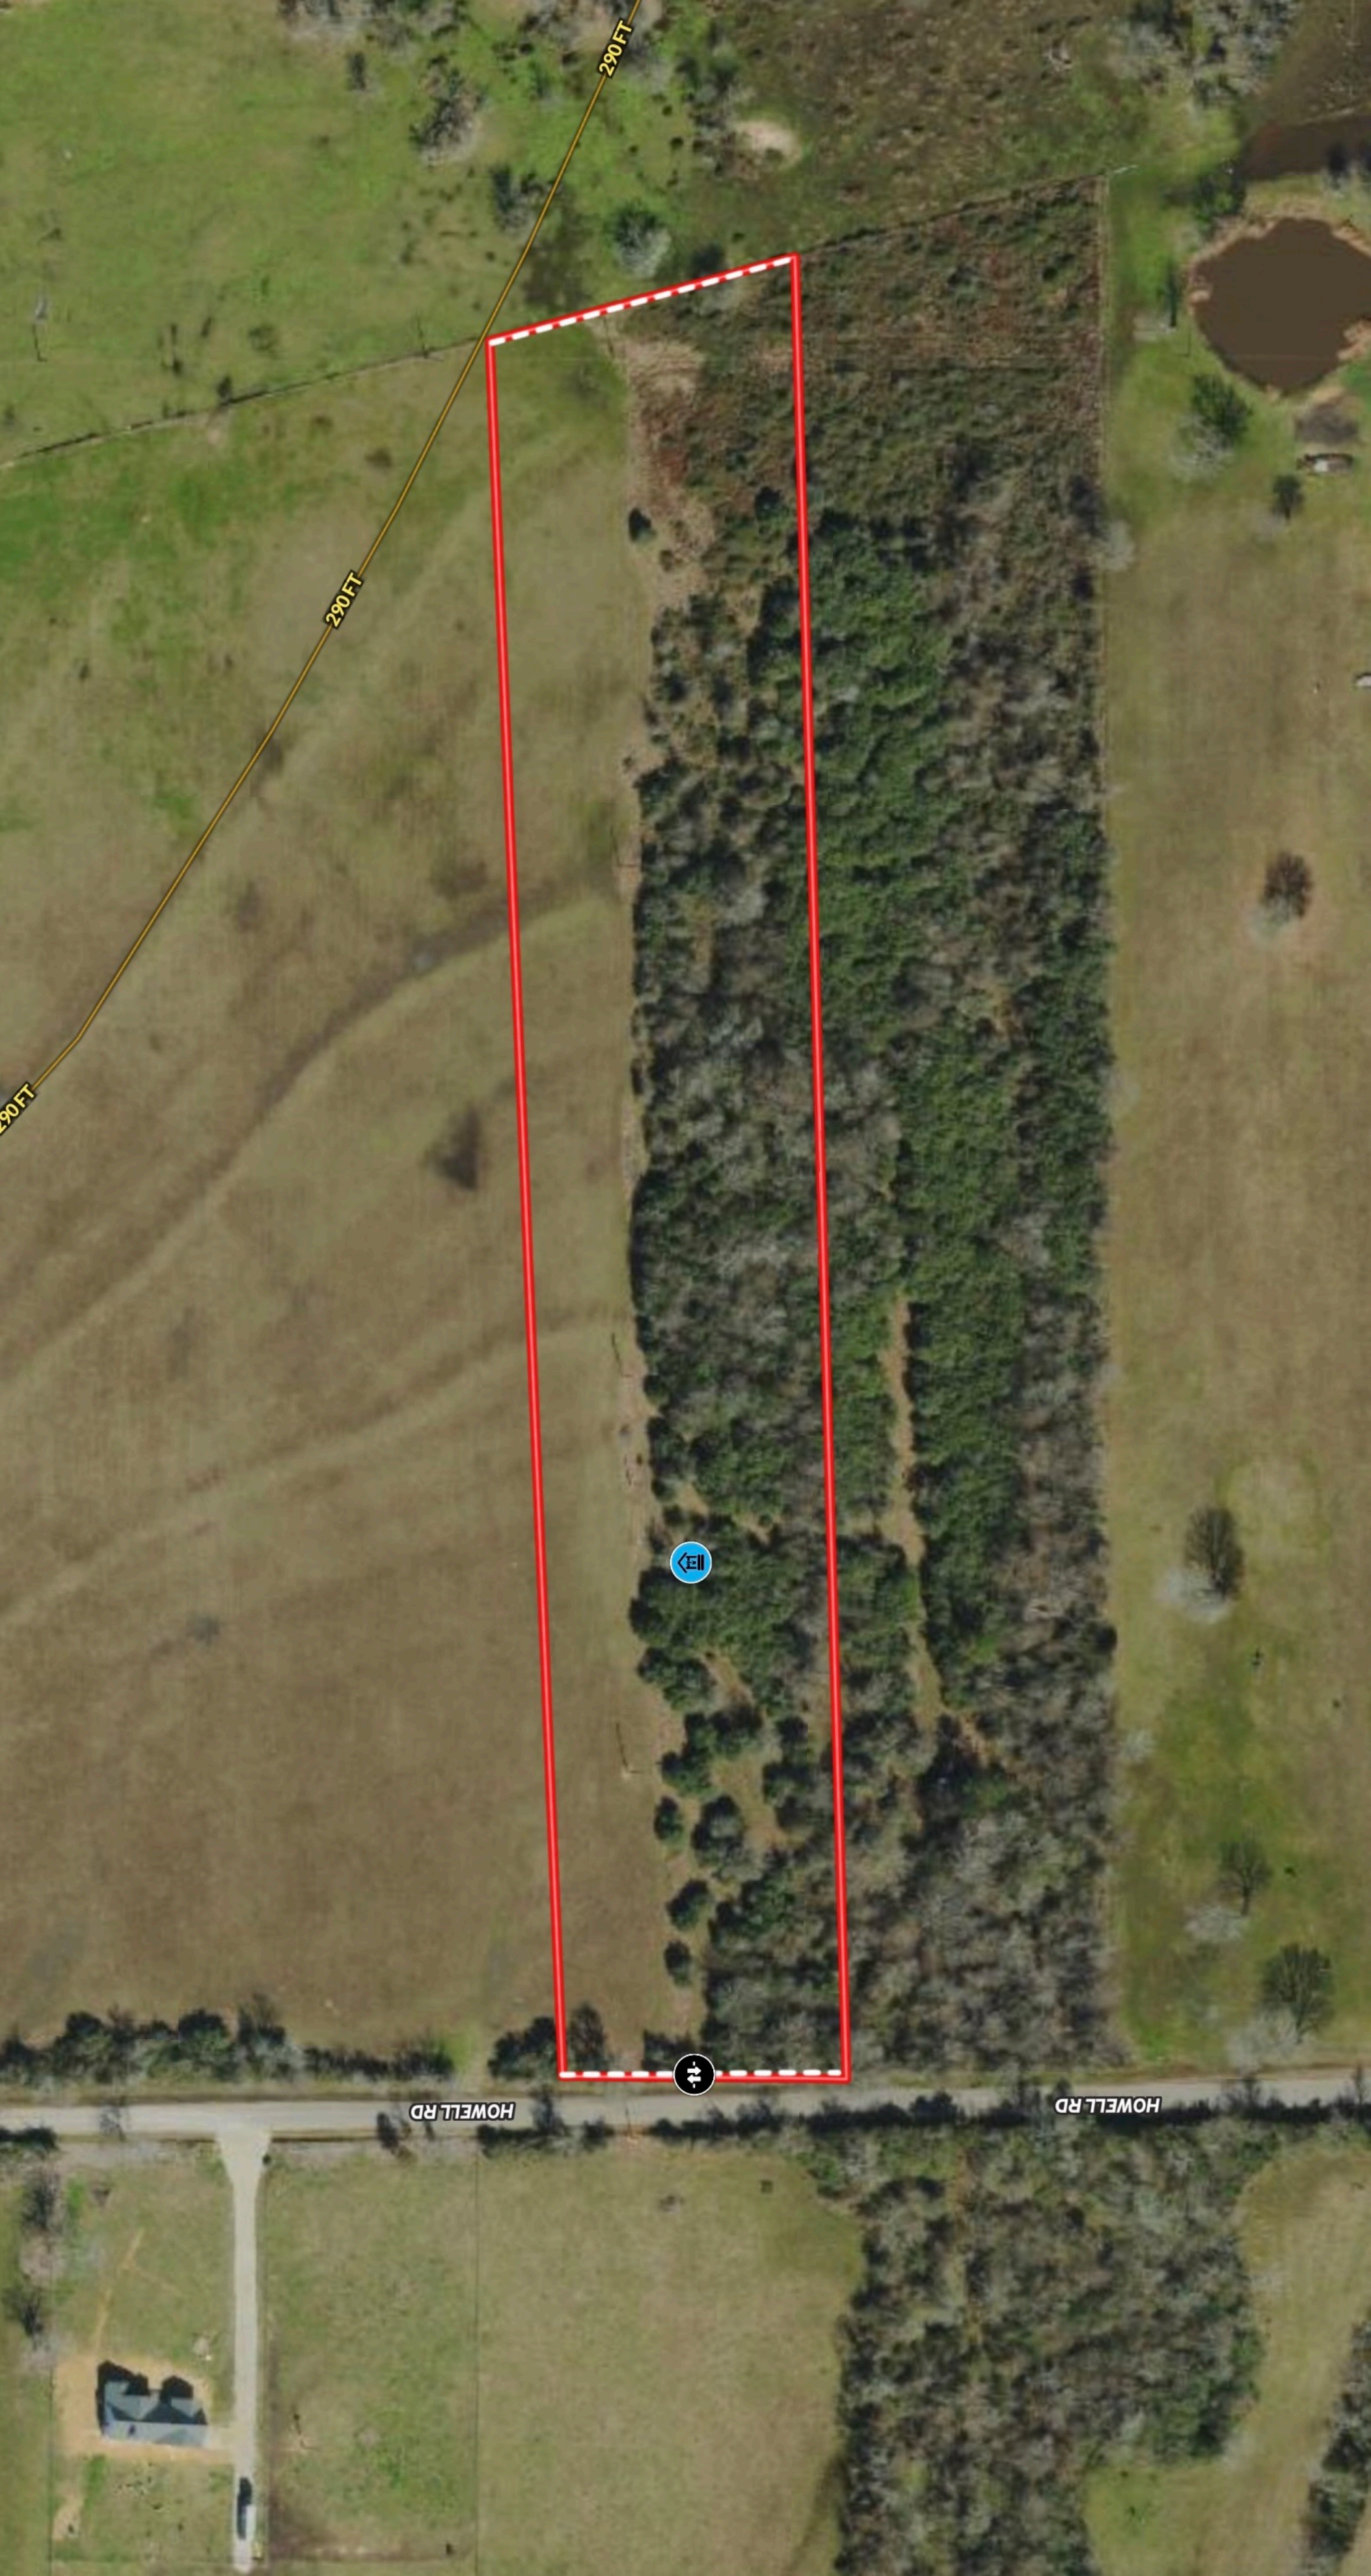

**SUBJECT PROPERTY**

Map showing residential streets and landmarks. Major roads include FM 290, FM 362, FM 359, FM 1774, and FM 7488. Numerous smaller streets are labeled, such as Laneview Rd, Skymag Rd, and Mayer Rd. A creek or river is visible running through the center of the map. The subject property is located near the intersection of Howell Rd and T. Keelan Arms Ln.

SUBJECT PROPERTY

Fields Store

Prairie View

290

290

Waller

SPRING CREEK RANCH

Hockley

290 FT

290 FT

290 FT

HOWELL RD

HOWELL RD

SUBJECT PROPERTY

PROPERTY NOT IN FLOODPLAIN

REIDS PRAIRIE RD

GODS GRACE LN

HOWELL RD

HOWELL RD

WINTERS RD

KEILAN FARM LN

RACE KING WILSON LN

WILSONVILLE LN

BRUNER RD