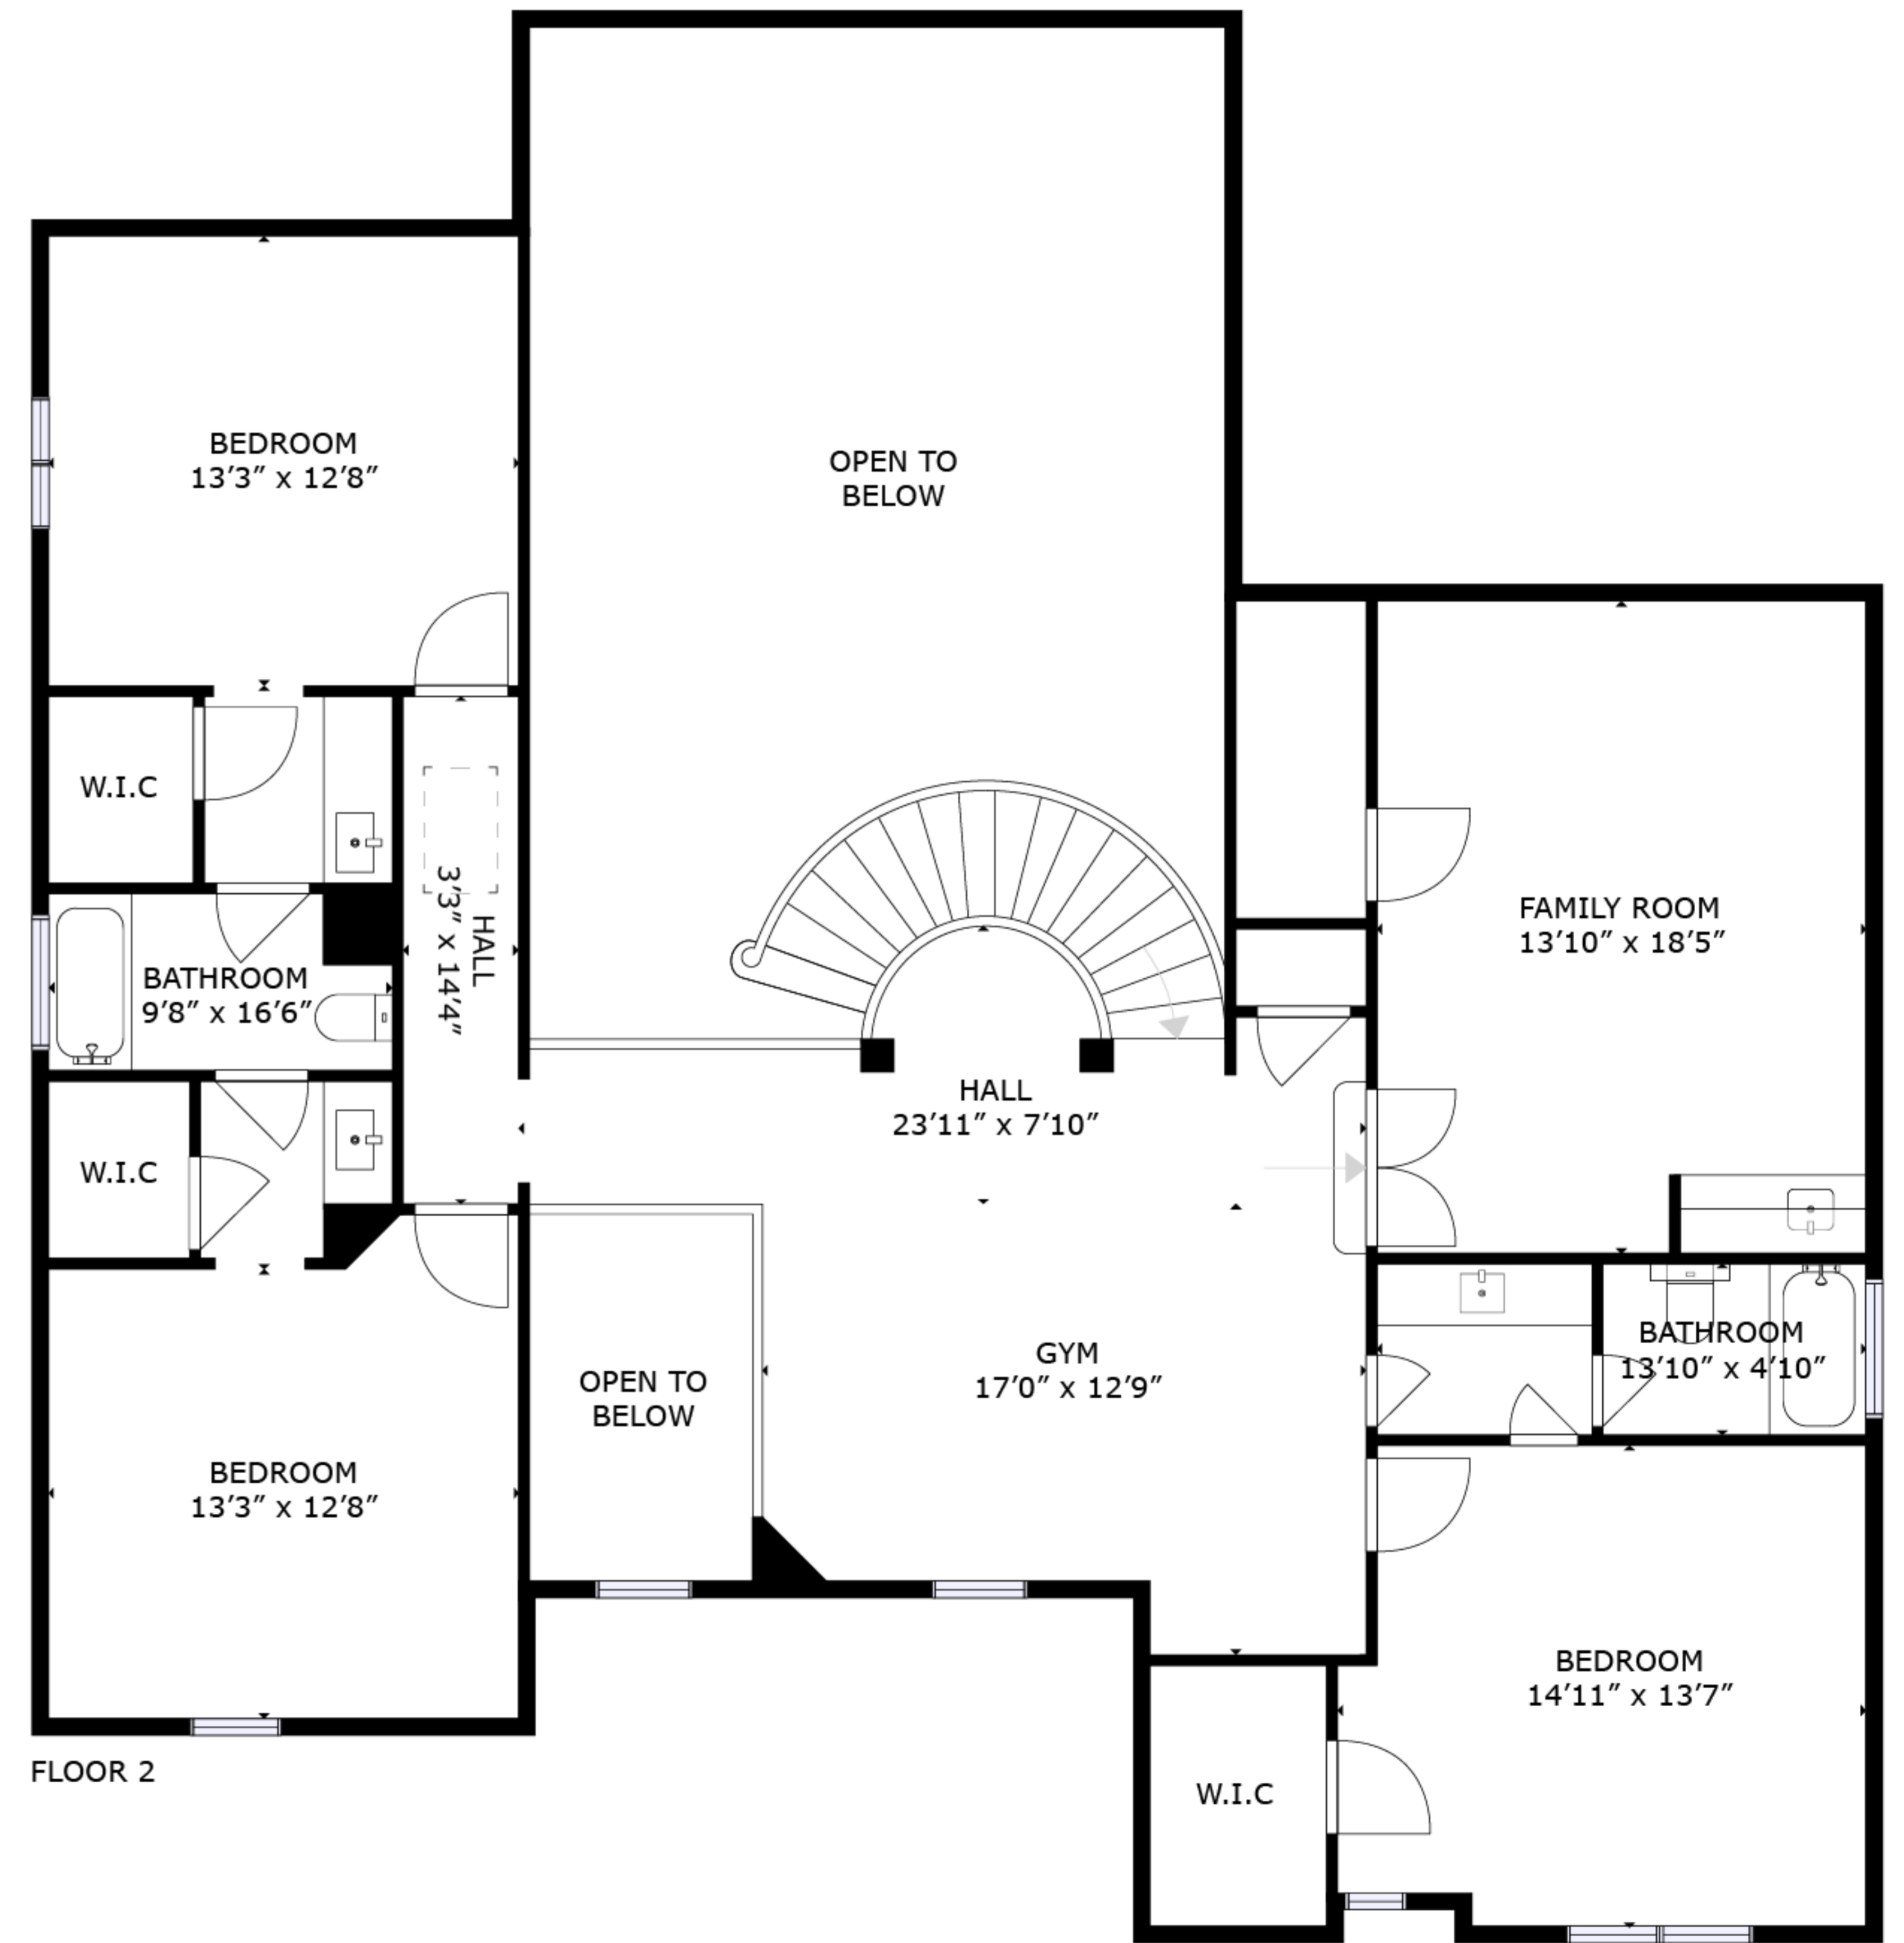

FLOOR 1

FLOOR 2

GROSS INTERNAL AREA  
 FLOOR 1: 2138 sq.ft, FLOOR 2: 1490 sq.ft  
 TOTAL: 3628 sq.ft

SIZES AND DIMENSIONS ARE APPROXIMATE, ACTUAL MAY VARY.