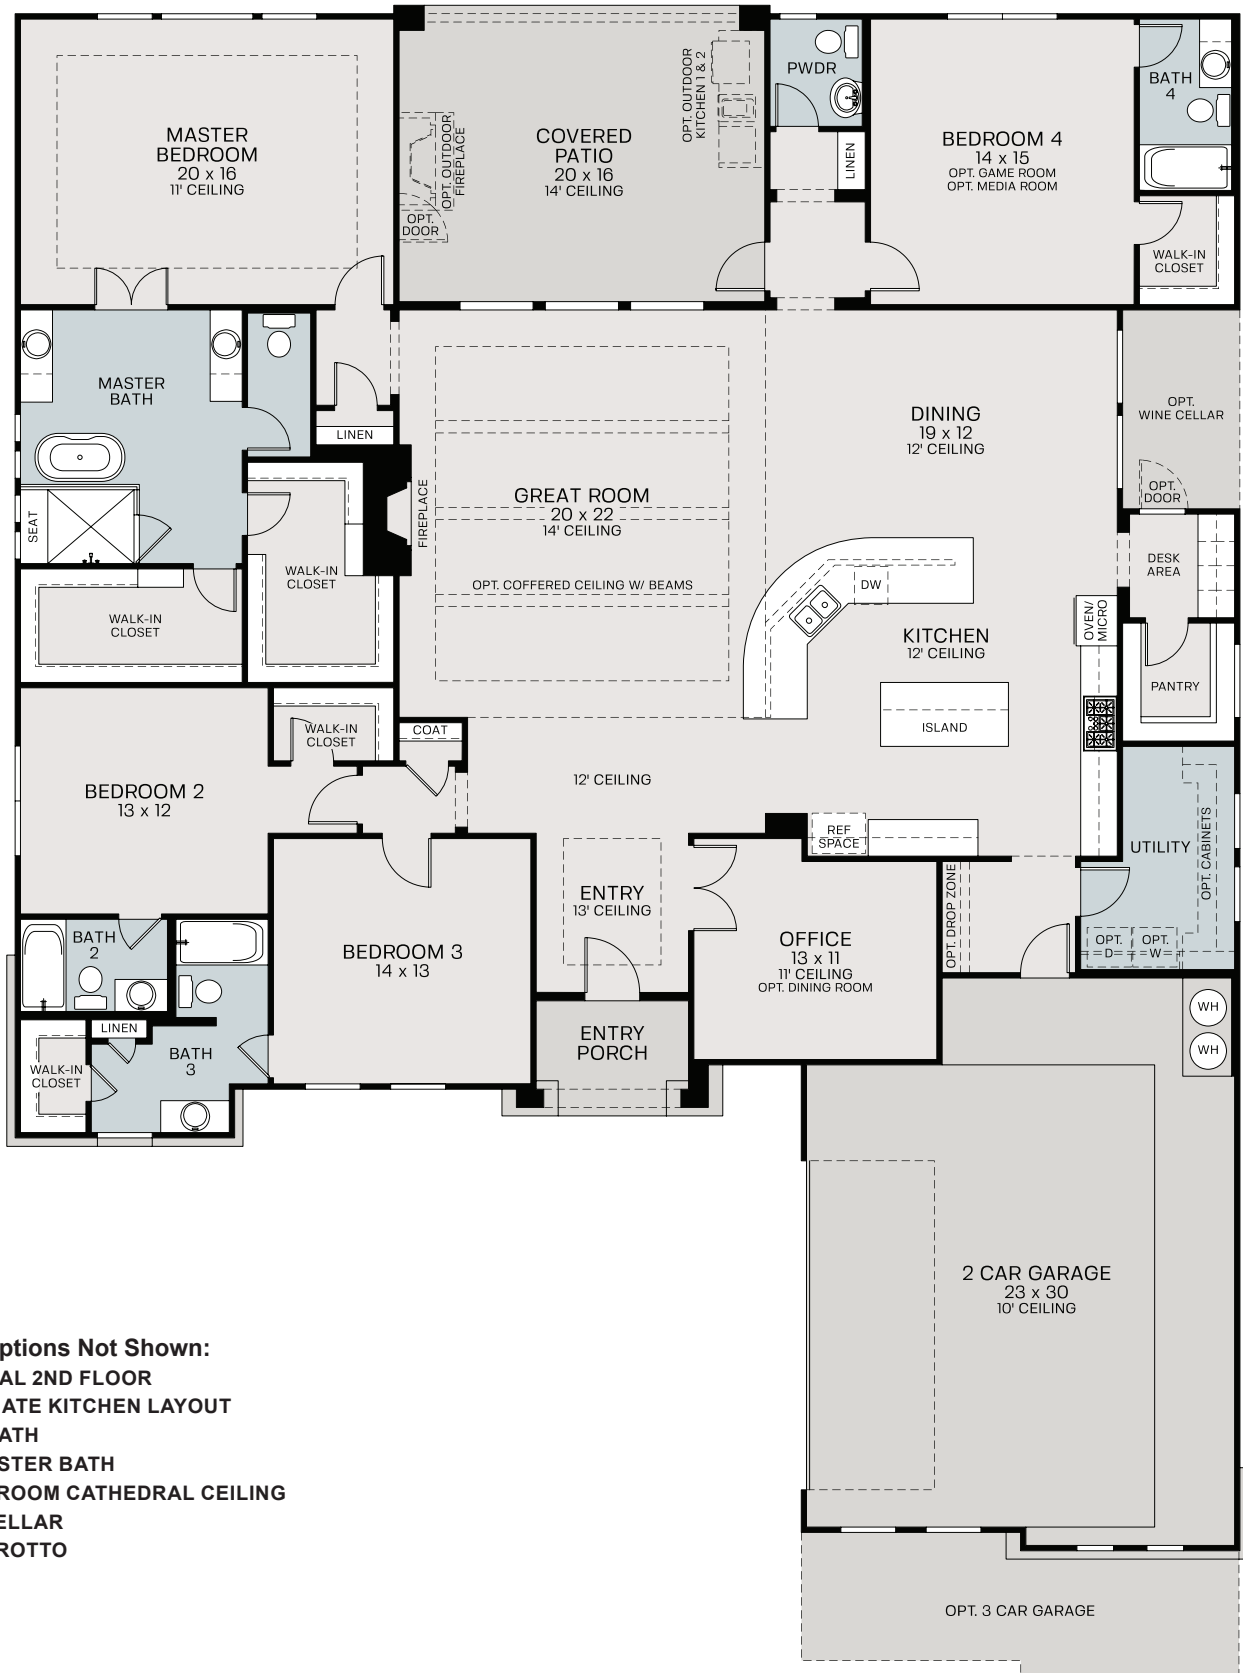

# CALAIS

Stewart's Forest

4 Bedrooms | 4.5 Bath | 3 Car Garage

3,521 SQ FT

### Other Options Not Shown:

- OPTIONAL 2ND FLOOR
- ALTERNATE KITCHEN LAYOUT
- POOL BATH
- SPA MASTER BATH
- GREAT ROOM CATHEDRAL CEILING
- WINE CELLAR
- WINE GROTTO

Plans, prices, and specifications are subject to change without notice. All square footages are approximate and vary per elevation and can vary per community. Please see your sales professional for address specific square footages on the blue print. Illustration is an artist rendering and is not to scale. (7008) 08/17/23