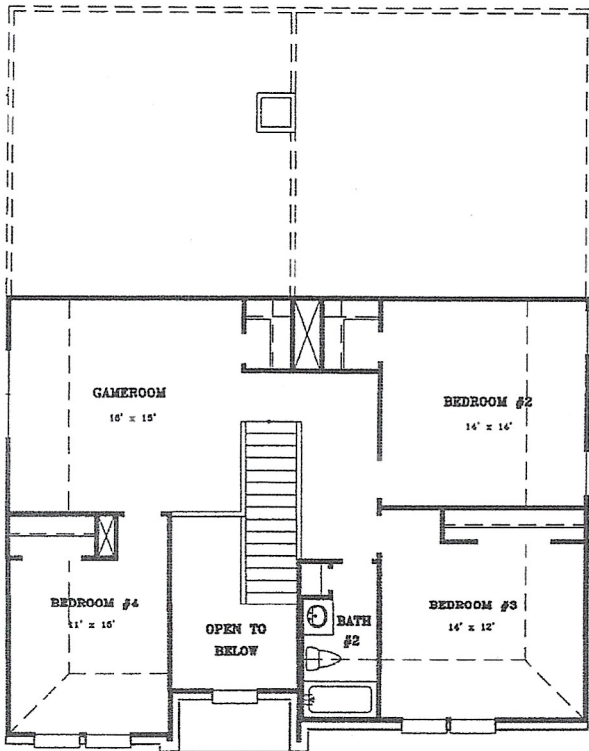

Eisenhower

Square Footages
 Total Living Area 2594
 With Option 2970

OPT. BEDROOM #5/
 W GAMEROOM

SECOND FLOOR

FIRST FLOOR

The floor plans and elevations of all **Gehan Homes** are copyrighted. We have enforced and will continue to enforce our Federal Copyrights to protect the investment of our homebuyers.

Architectural dimensions shown are nominal interior dimensions; room sizes, window placement and other dimensions may vary from these drawings. This brochure is for illustration purposes; it is not part of a legal contract. We reserve the right to change product features, brand names, architectural design and details.