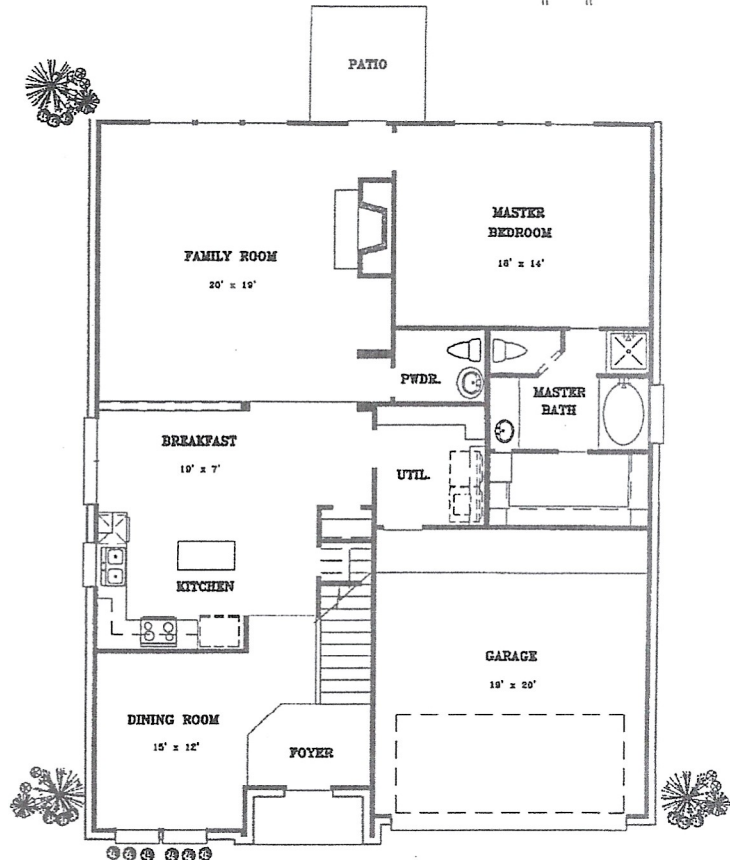

Eisenhower

Square Footages
 Total Living Area 2594
 With Option 2970

OPT. BEDROOM #5/
 W GAMEROOM

SECOND FLOOR

FIRST FLOOR

The floor plans and elevations of all **Gehan Homes** are copyrighted. We have enforced and will continue to enforce our Federal Copyrights to protect the investment of our homebuyers.

Architectural dimensions shown are nominal interior dimensions; room sizes, window placement and other dimensions may vary from these drawings. This brochure is for illustration purposes; it is not part of a legal contract. We reserve the right to change product features, brand names, architectural design and details.