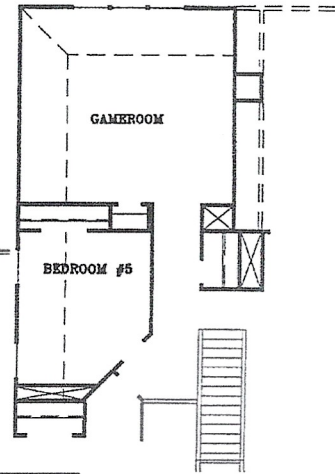

Eisenhower

Square Footages
 Total Living Area 2594
 With Option 2970

OPT. BEDROOM #5/
 W GAMEROOM

SECOND FLOOR

FIRST FLOOR

The floor plans and elevations of all **Gehan Homes** are copyrighted. We have enforced and will continue to enforce our Federal Copyrights to protect the investment of our homebuyers.

Architectural dimensions shown are nominal interior dimensions; room sizes, window placement and other dimensions may vary from these drawings. This brochure is for illustration purposes; it is not part of a legal contract. We reserve the right to change product features, brand names, architectural design and details.