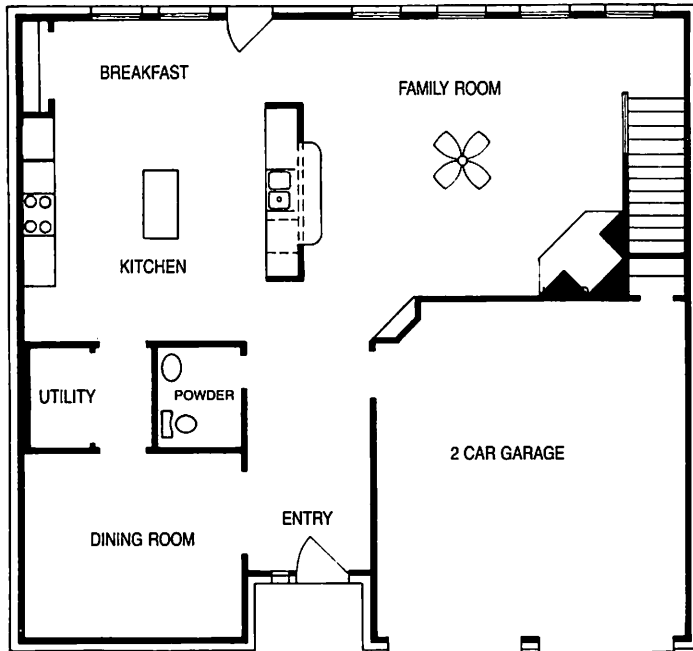

## Downey

PLAN T1  
APPROXIMATE SQ. FOOTAGE 2491

PLANS AND SPECIFICATIONS SUBJECT TO CHANGES WITHOUT PRIOR NOTICE