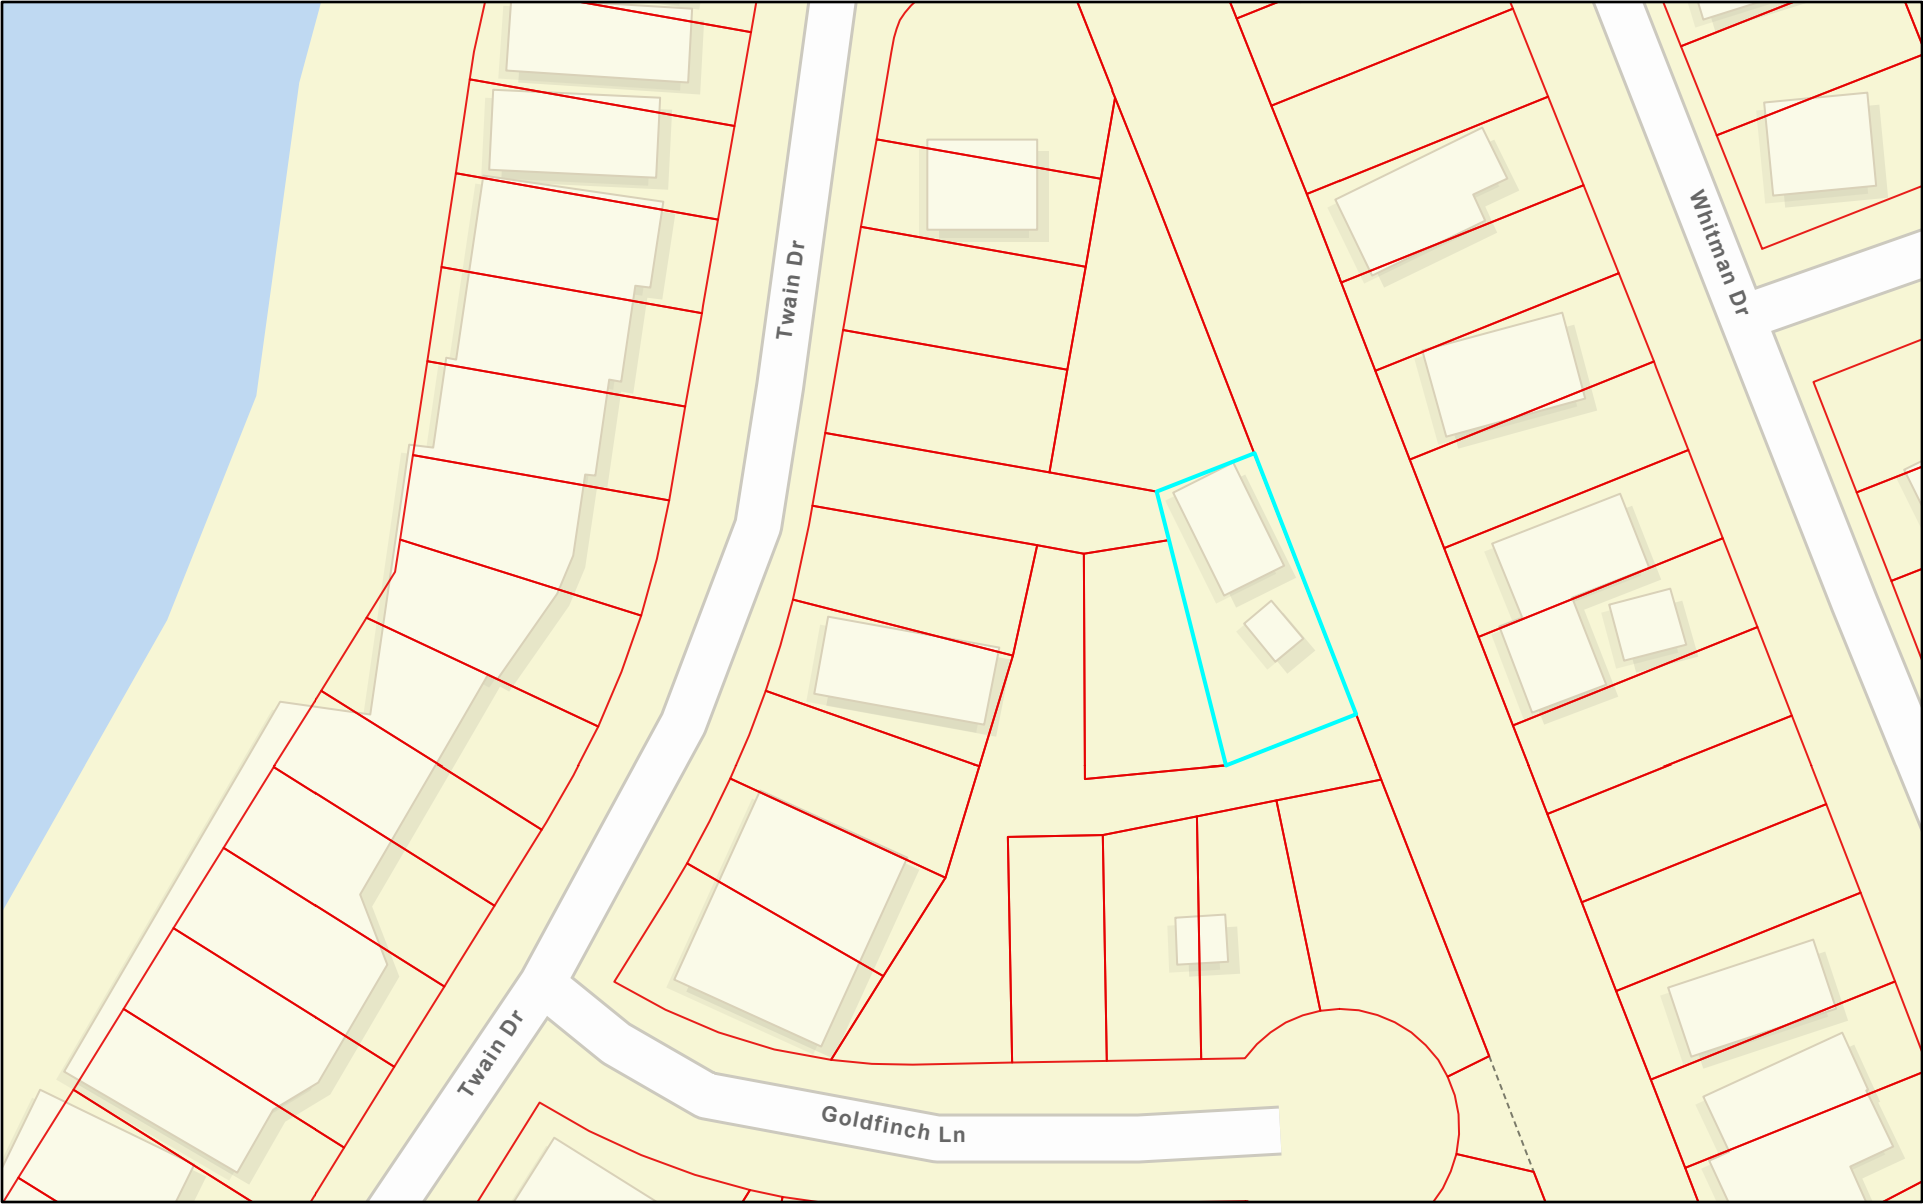

11626 Twain Drive, Montgomery, TX 77356

9/26/2023, 3:29:11 PM

-  Parcels
-  Lot Lines

Esri Community Maps Contributors, Baylor University, Montgomery County, TX GIS Office, Texas Parks & Wildlife, © OpenStreetMap, Microsoft,

Montgomery County Appraisal District, BIS Consulting -

Disclaimer: This product is for informational purposes only and has not been prepared for or be suitable for legal, engineering, or surveying purposes. It does not represent an on-the-ground survey and represents only the approximate relative location of boundaries.