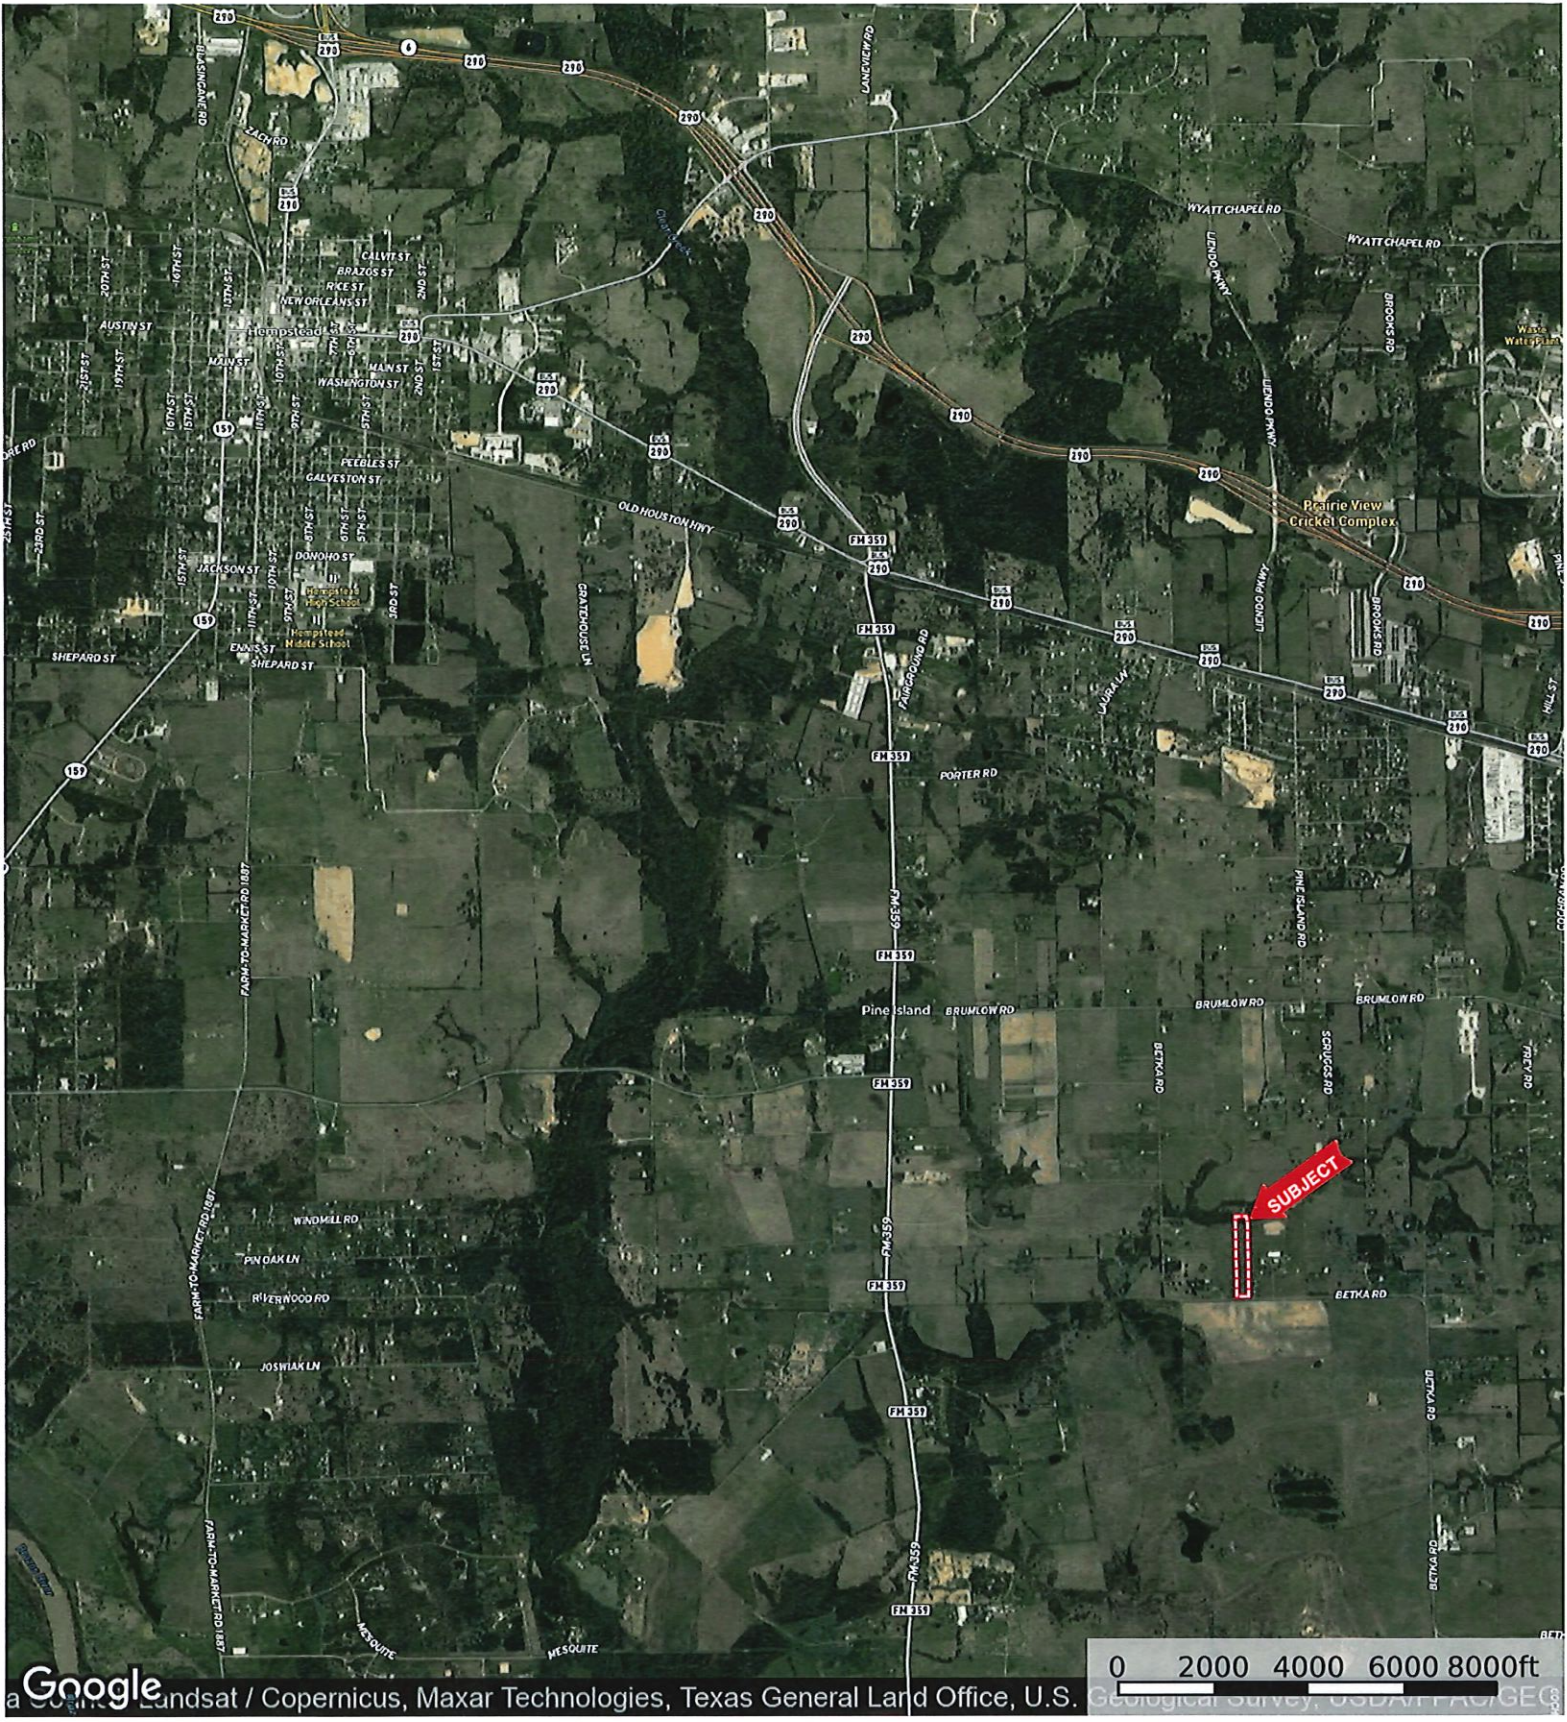

# Betka Rd.

Waller County, Texas, AC +/-

Boundary

TBD Betka Rd.  
Waller County, Texas, AC +/-

 Boundary

**id.** The information contained herein was obtained from sources deemed to be reliable. Land id™ Services makes no warranties or guarantees as to the completeness or accuracy thereof.

TBD Betka Rd.  
Waller County, Texas, AC +/-

- Boundary
- 100 Year Floodplain
- 500 Year Floodplain
- Floodway
- Special
- Unmapped/ Not Included

# Betka Rd.

Waller County, Texas, AC +/-

Google

© 2015 American Area Council, Maxar Technologies, Texas General Land Office, U.S. Geological Survey, SDBVT/PA/CE

- Boundary
- 100 Year Floodplain
- 500 Year Floodplain
- Floodway
- Special
- Unmapped/ Not Included