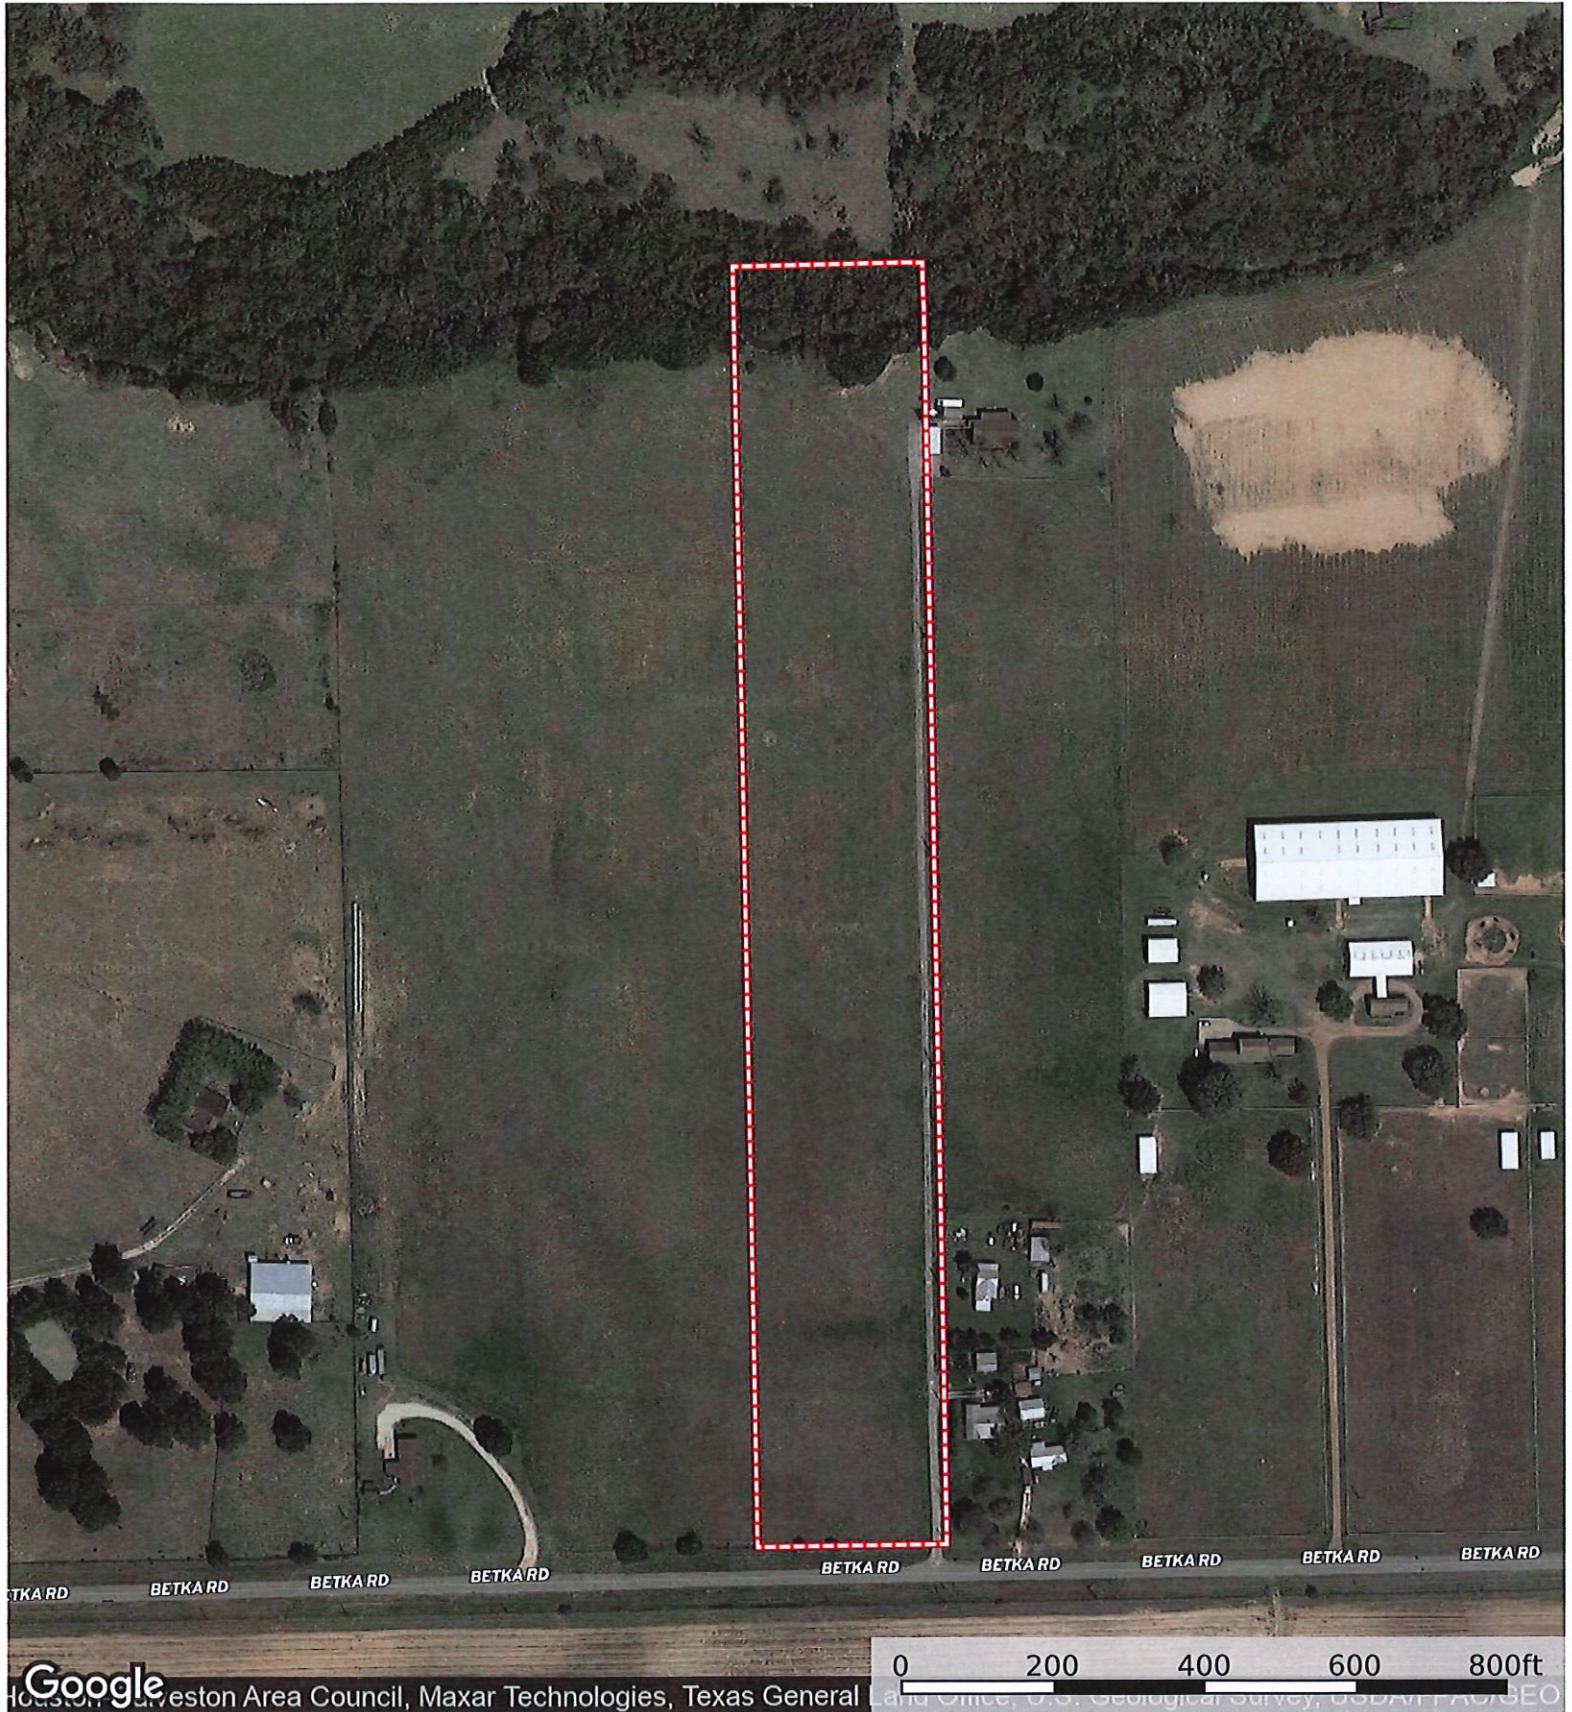

# Betka Rd.

Waller County, Texas, AC +/-

Boundary

TBD Betka Rd.  
Waller County, Texas, AC +/-

 Boundary

**id.** The information contained herein was obtained from sources deemed to be reliable. Land id™ Services makes no warranties or guarantees as to the completeness or accuracy thereof.

TBD Betka Rd.  
Waller County, Texas, AC +/-

- Boundary
- 100 Year Floodplain
- 500 Year Floodplain
- Floodway
- Special
- Unmapped/ Not Included

# Betka Rd.

Waller County, Texas, AC +/-

Google

© 2015 American Area Council, Maxar Technologies, Texas General Land Office, U.S. Geological Survey, SDBVT/PA/CE

- Boundary
- 100 Year Floodplain
- 500 Year Floodplain
- Floodway
- Special
- Unmapped/ Not Included