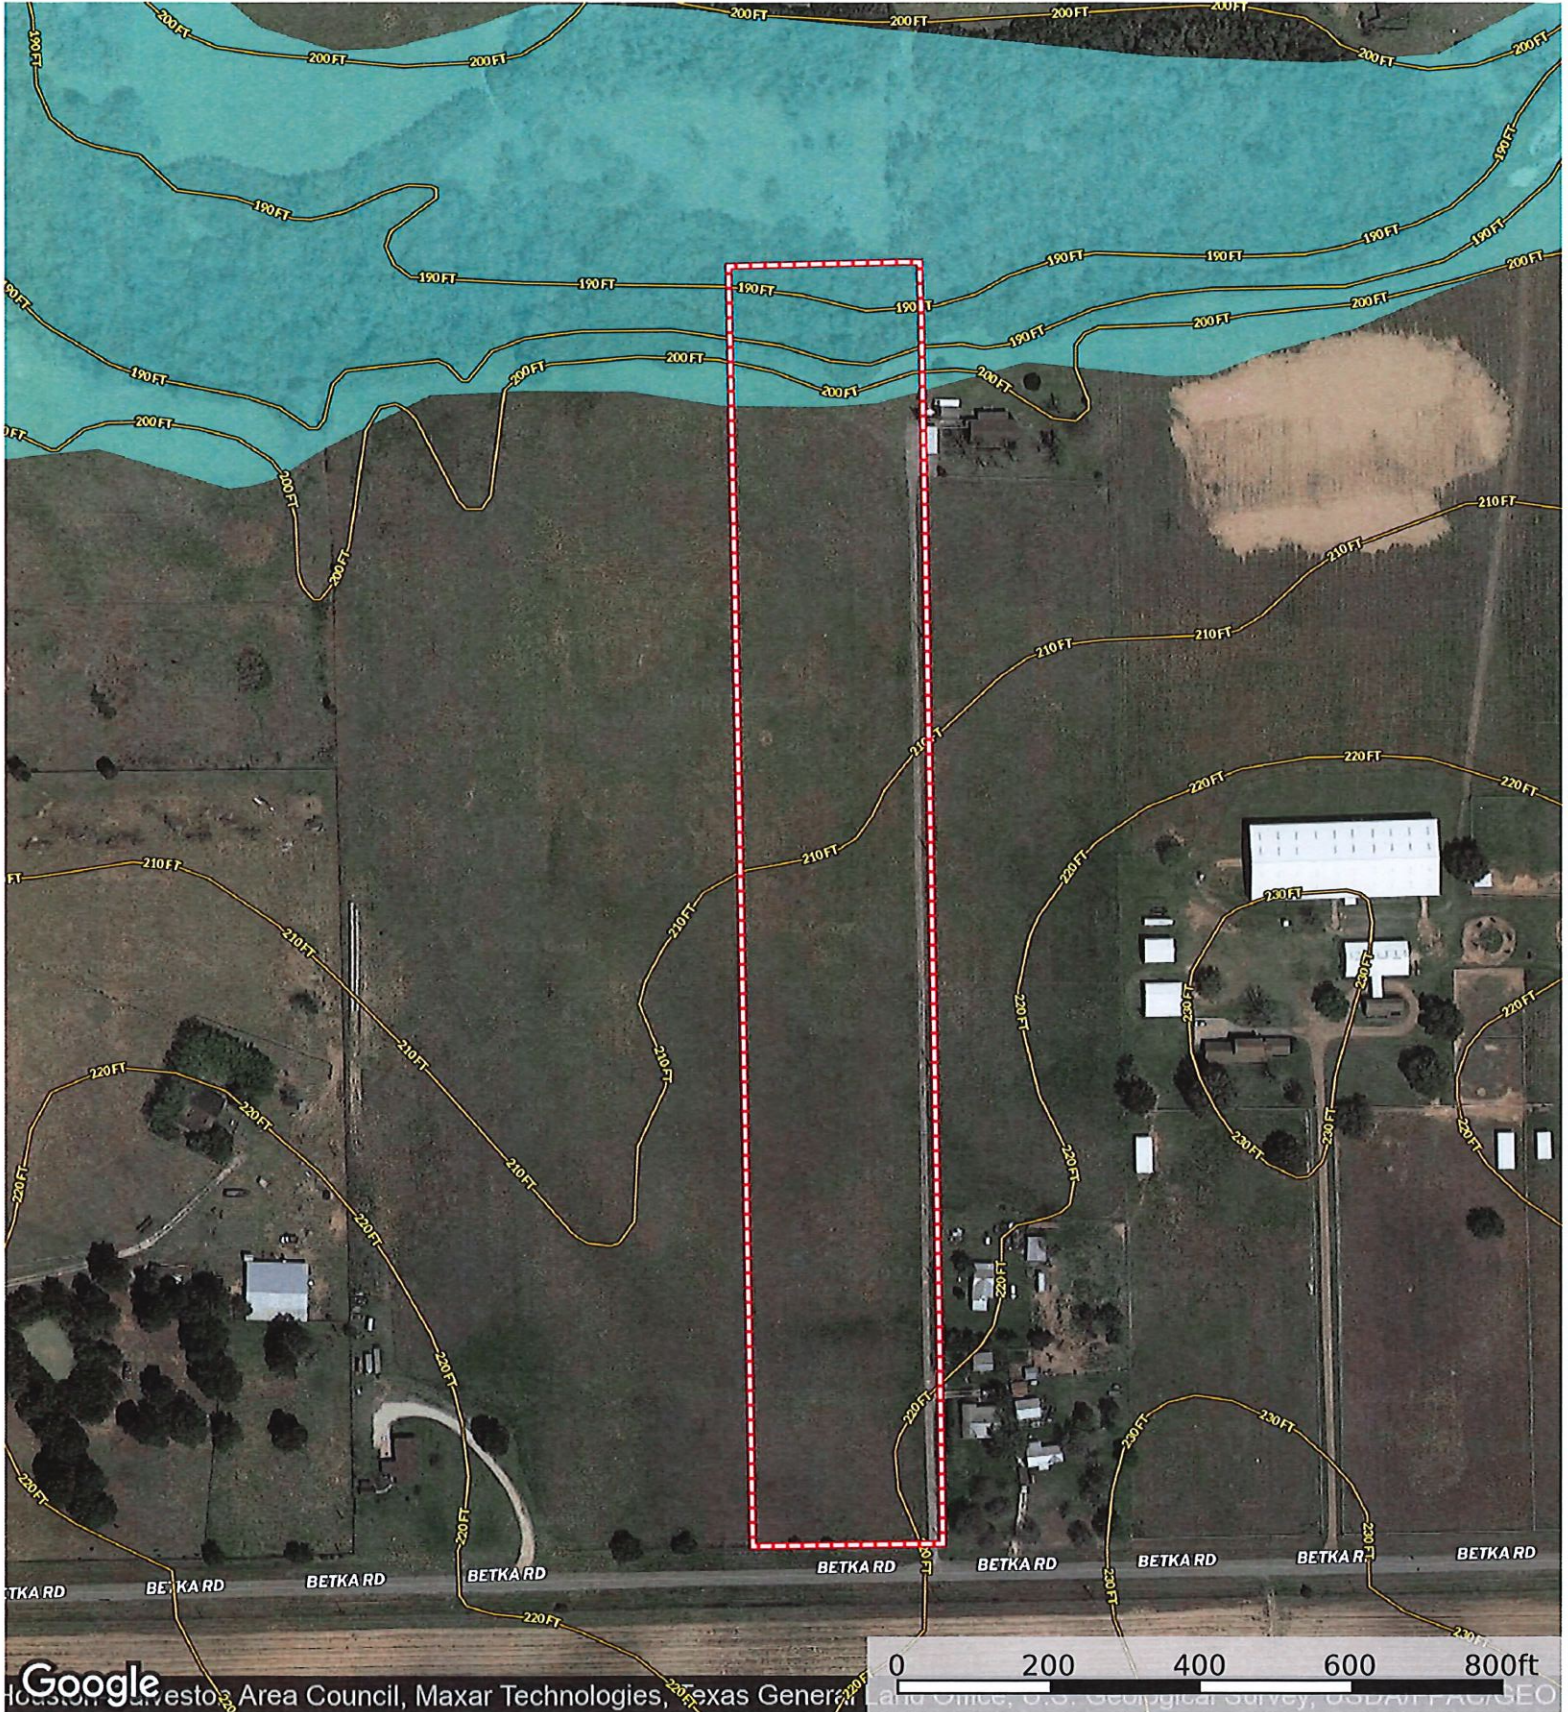

# Betka Rd.

Waller County, Texas, AC +/-

Boundary

TBD Betka Rd.  
Waller County, Texas, AC +/-

 Boundary

**id.** The information contained herein was obtained from sources deemed to be reliable. Land id™ Services makes no warranties or guarantees as to the completeness or accuracy thereof.

TBD Betka Rd.  
Waller County, Texas, AC +/-

- Boundary
- 100 Year Floodplain
- 500 Year Floodplain
- Floodway
- Special
- Unmapped/ Not Included

# Betka Rd.

Waller County, Texas, AC +/-

Google

© 2015 American Area Council, Maxar Technologies, Texas General Land Office, U.S. Geological Survey, SDBVT/PA/CE

- Boundary
- 100 Year Floodplain
- 500 Year Floodplain
- Floodway
- Special
- Unmapped/ Not Included