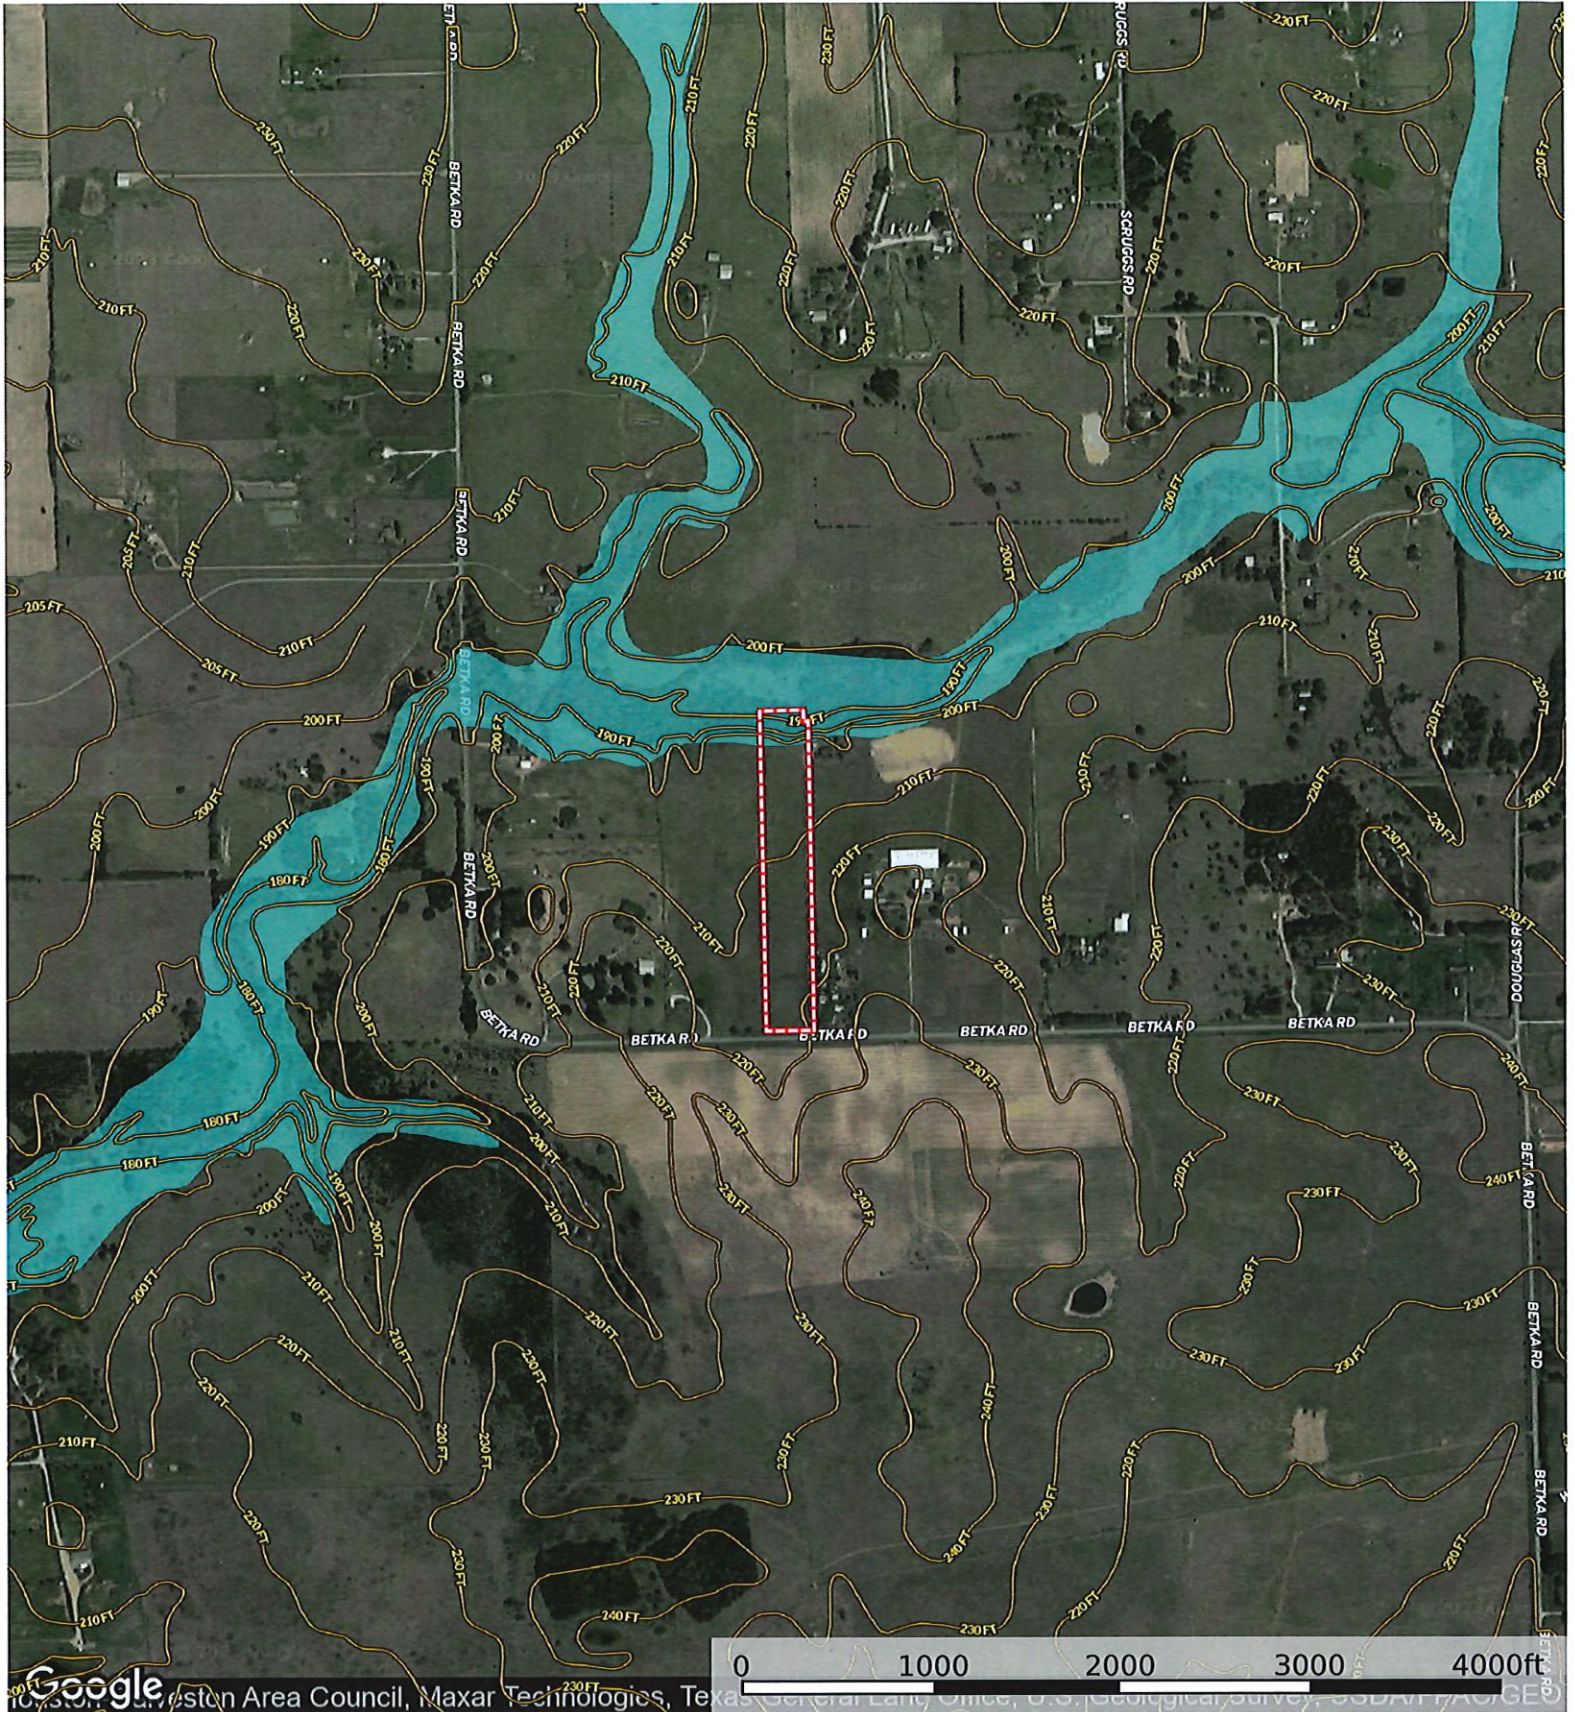

# Betka Rd.

Waller County, Texas, AC +/-

Boundary

TBD Betka Rd.  
Waller County, Texas, AC +/-

 Boundary

**id.** The information contained herein was obtained from sources deemed to be reliable. Land id™ Services makes no warranties or guarantees as to the completeness or accuracy thereof.

TBD Betka Rd.  
Waller County, Texas, AC +/-

- Boundary
- 100 Year Floodplain
- 500 Year Floodplain
- Floodway
- Special
- Unmapped/ Not Included

# Betka Rd.

Waller County, Texas, AC +/-

Google

© 2015 American Area Council, Maxar Technologies, Texas General Land Office, U.S. Geological Survey, SDBVT/PA/CE

- Boundary
- 100 Year Floodplain
- 500 Year Floodplain
- Floodway
- Special
- Unmapped/ Not Included