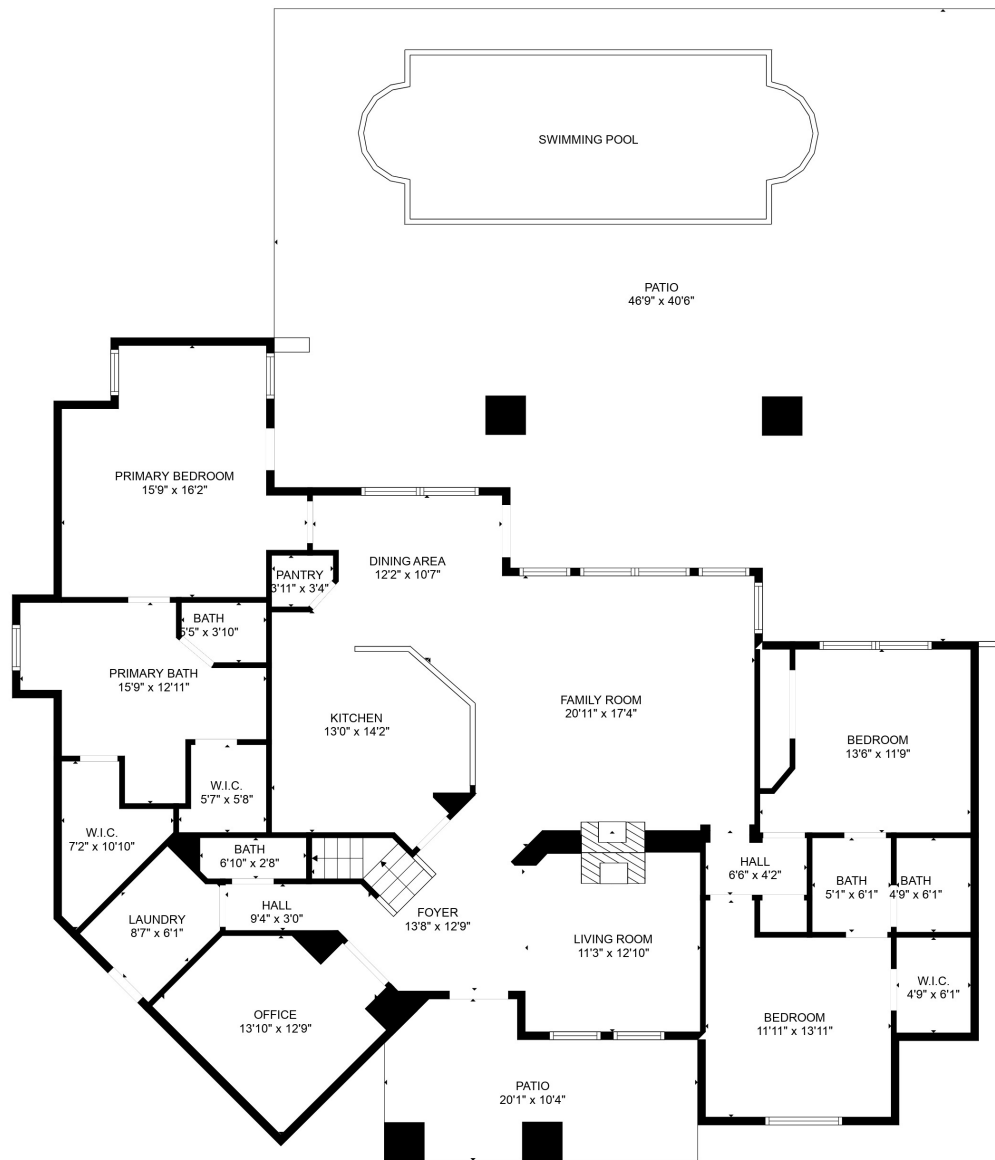

Total scanned area: 4033 sq. ft

MEASUREMENTS ARE CALCULATED BY CUBICASA TECHNOLOGY. DEEMED HIGHLY RELIABLE BUT NOT GUARANTEED.

Total scanned area: 4033 sq. ft

MEASUREMENTS ARE CALCULATED BY CUBICASA TECHNOLOGY. DEEMED HIGHLY RELIABLE BUT NOT GUARANTEED.

Total scanned area: 4033 sq. ft

MEASUREMENTS ARE CALCULATED BY CUBICASA TECHNOLOGY. DEEMED HIGHLY RELIABLE BUT NOT GUARANTEED.