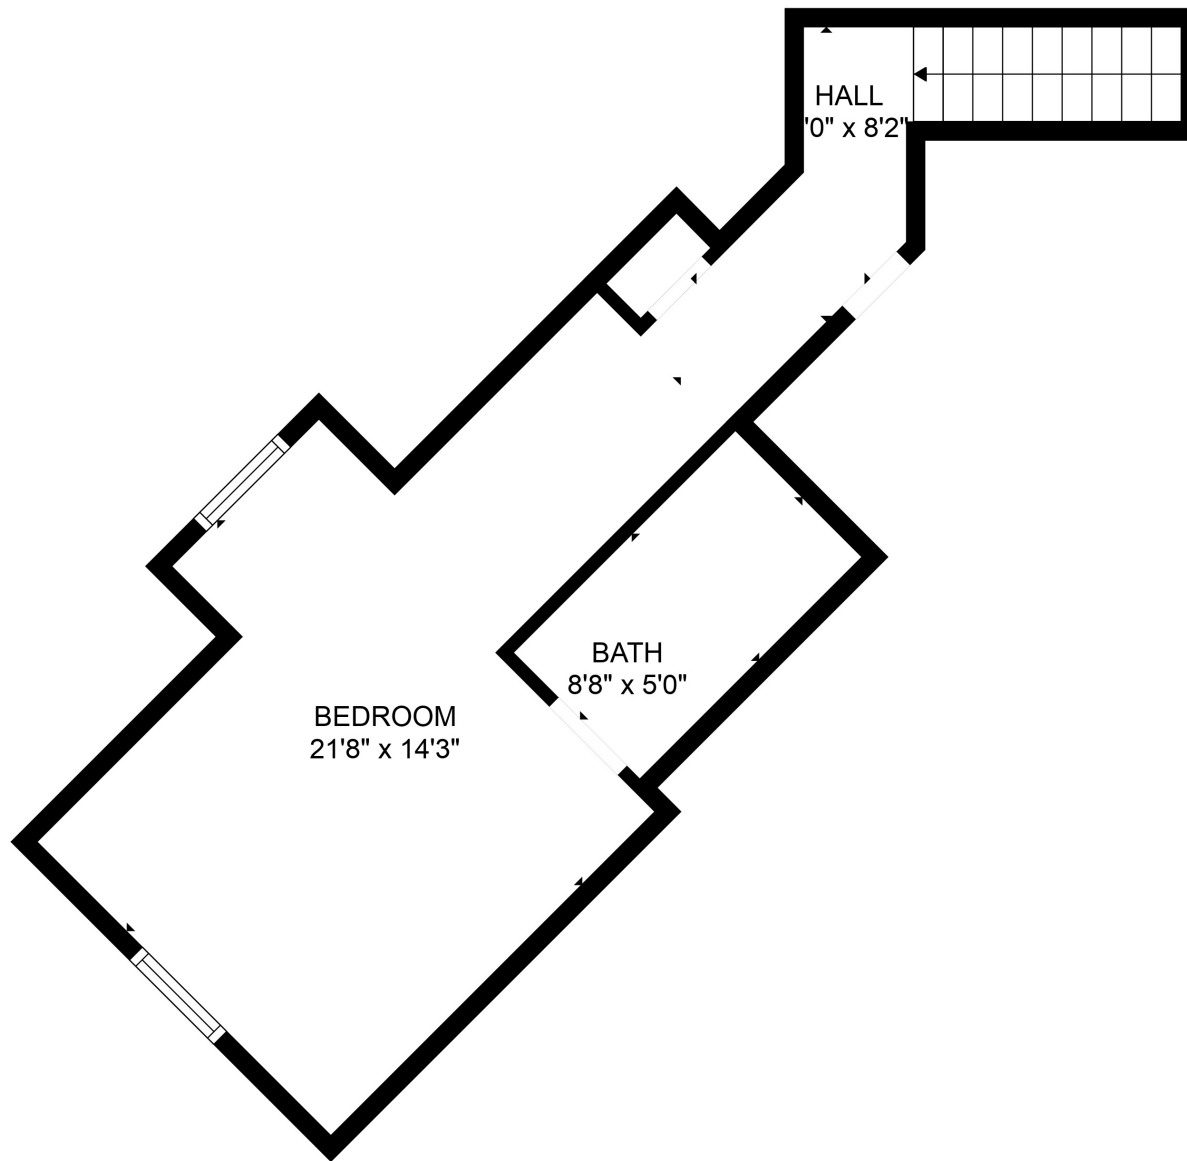

Total scanned area: 4033 sq. ft

MEASUREMENTS ARE CALCULATED BY CUBICASA TECHNOLOGY. DEEMED HIGHLY RELIABLE BUT NOT GUARANTEED.

Total scanned area: 4033 sq. ft

MEASUREMENTS ARE CALCULATED BY CUBICASA TECHNOLOGY. DEEMED HIGHLY RELIABLE BUT NOT GUARANTEED.

Total scanned area: 4033 sq. ft

MEASUREMENTS ARE CALCULATED BY CUBICASA TECHNOLOGY. DEEMED HIGHLY RELIABLE BUT NOT GUARANTEED.