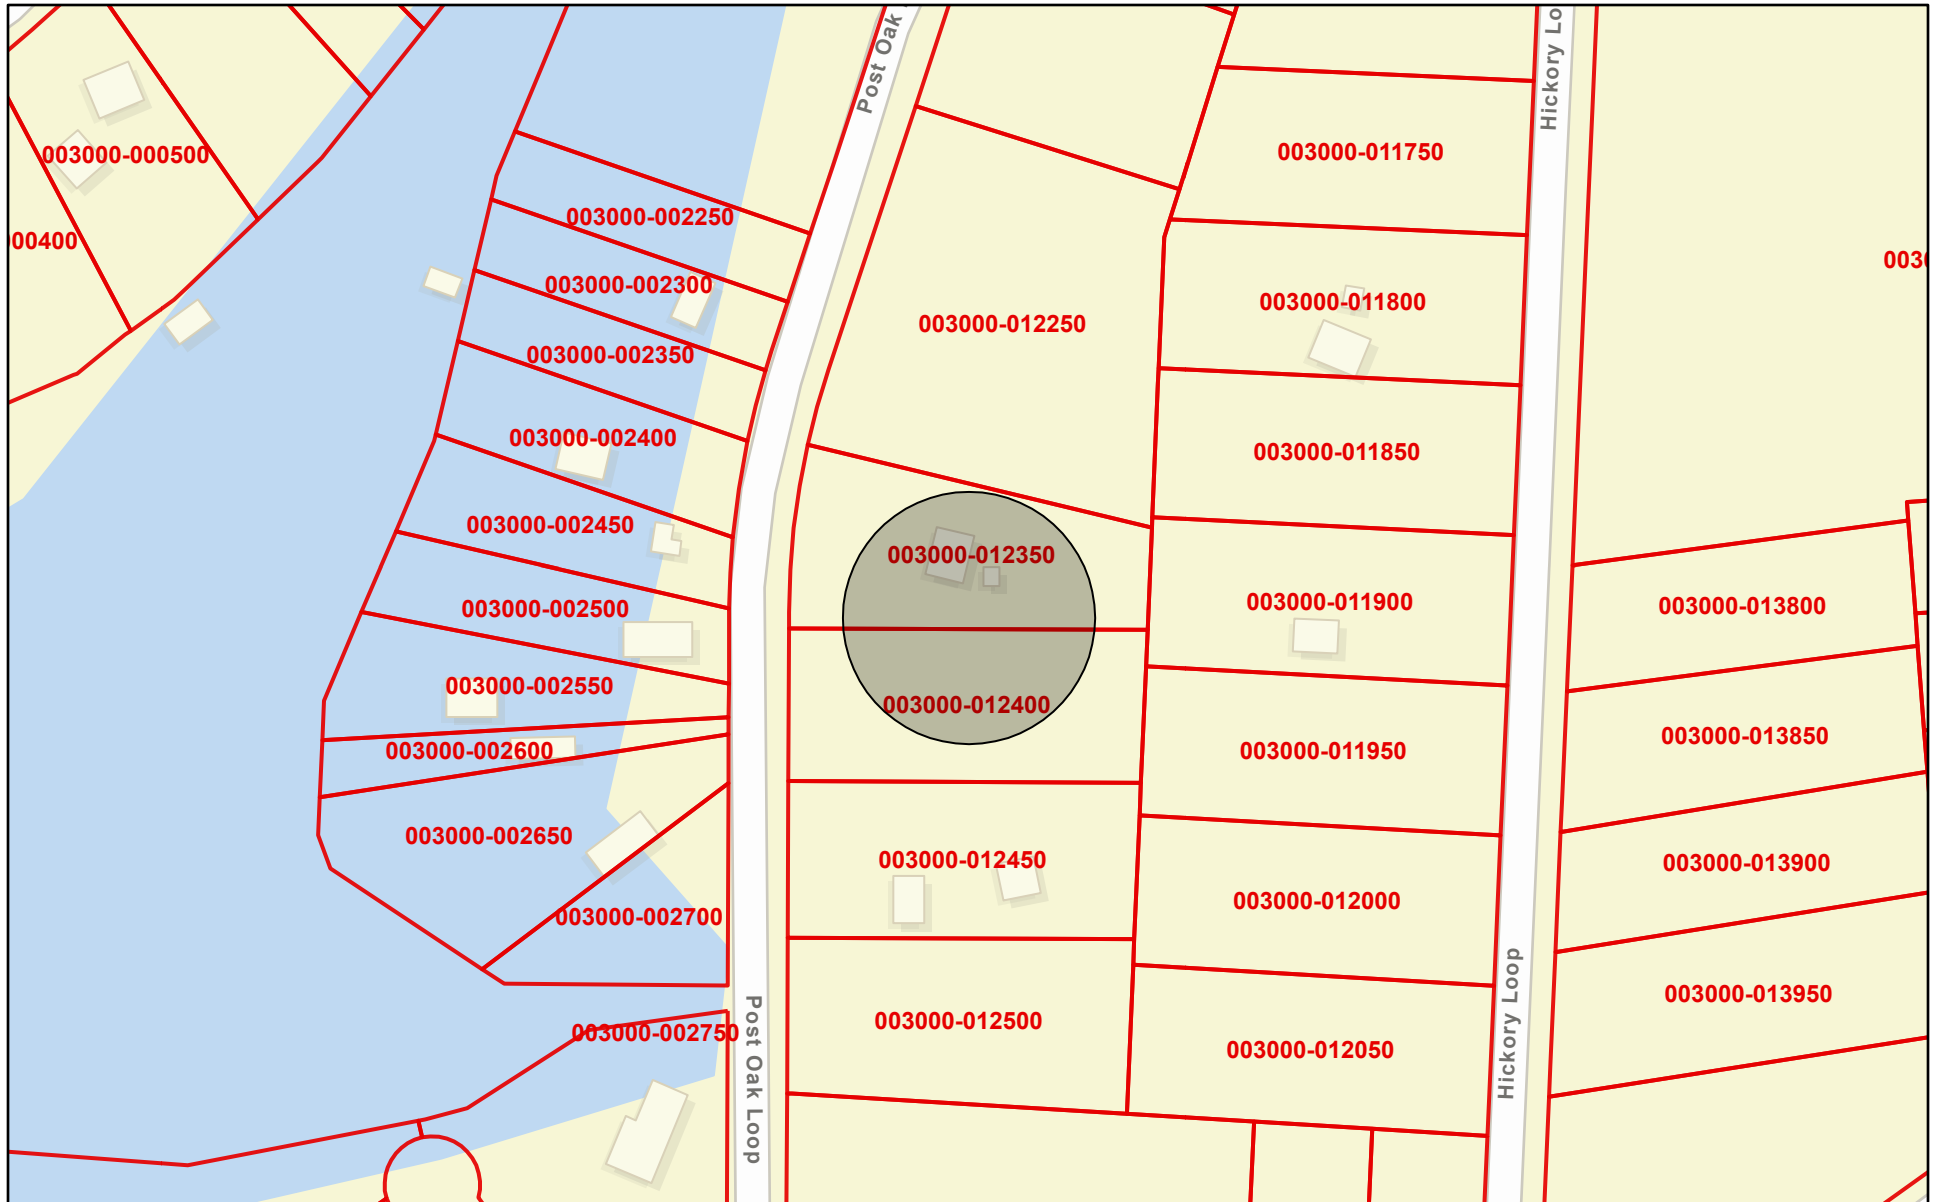

Robertson CAD Web Map

9/28/2023, 2:57:45 PM

-  Parcels
-  Abstracts

Esri Community Maps Contributors, Baylor University, Texas Parks & Wildlife, © OpenStreetMap, Microsoft, CONANP, Esri, HERE, Garmin,

Robertson County Appraisal District, BIS Consulting - www.bisconsulting.com

Disclaimer: This product is for informational purposes only and has not been prepared for or be suitable for legal, engineering, or surveying purposes. It does not represent an on-the-ground survey and represents only the approximate relative location of boundaries.