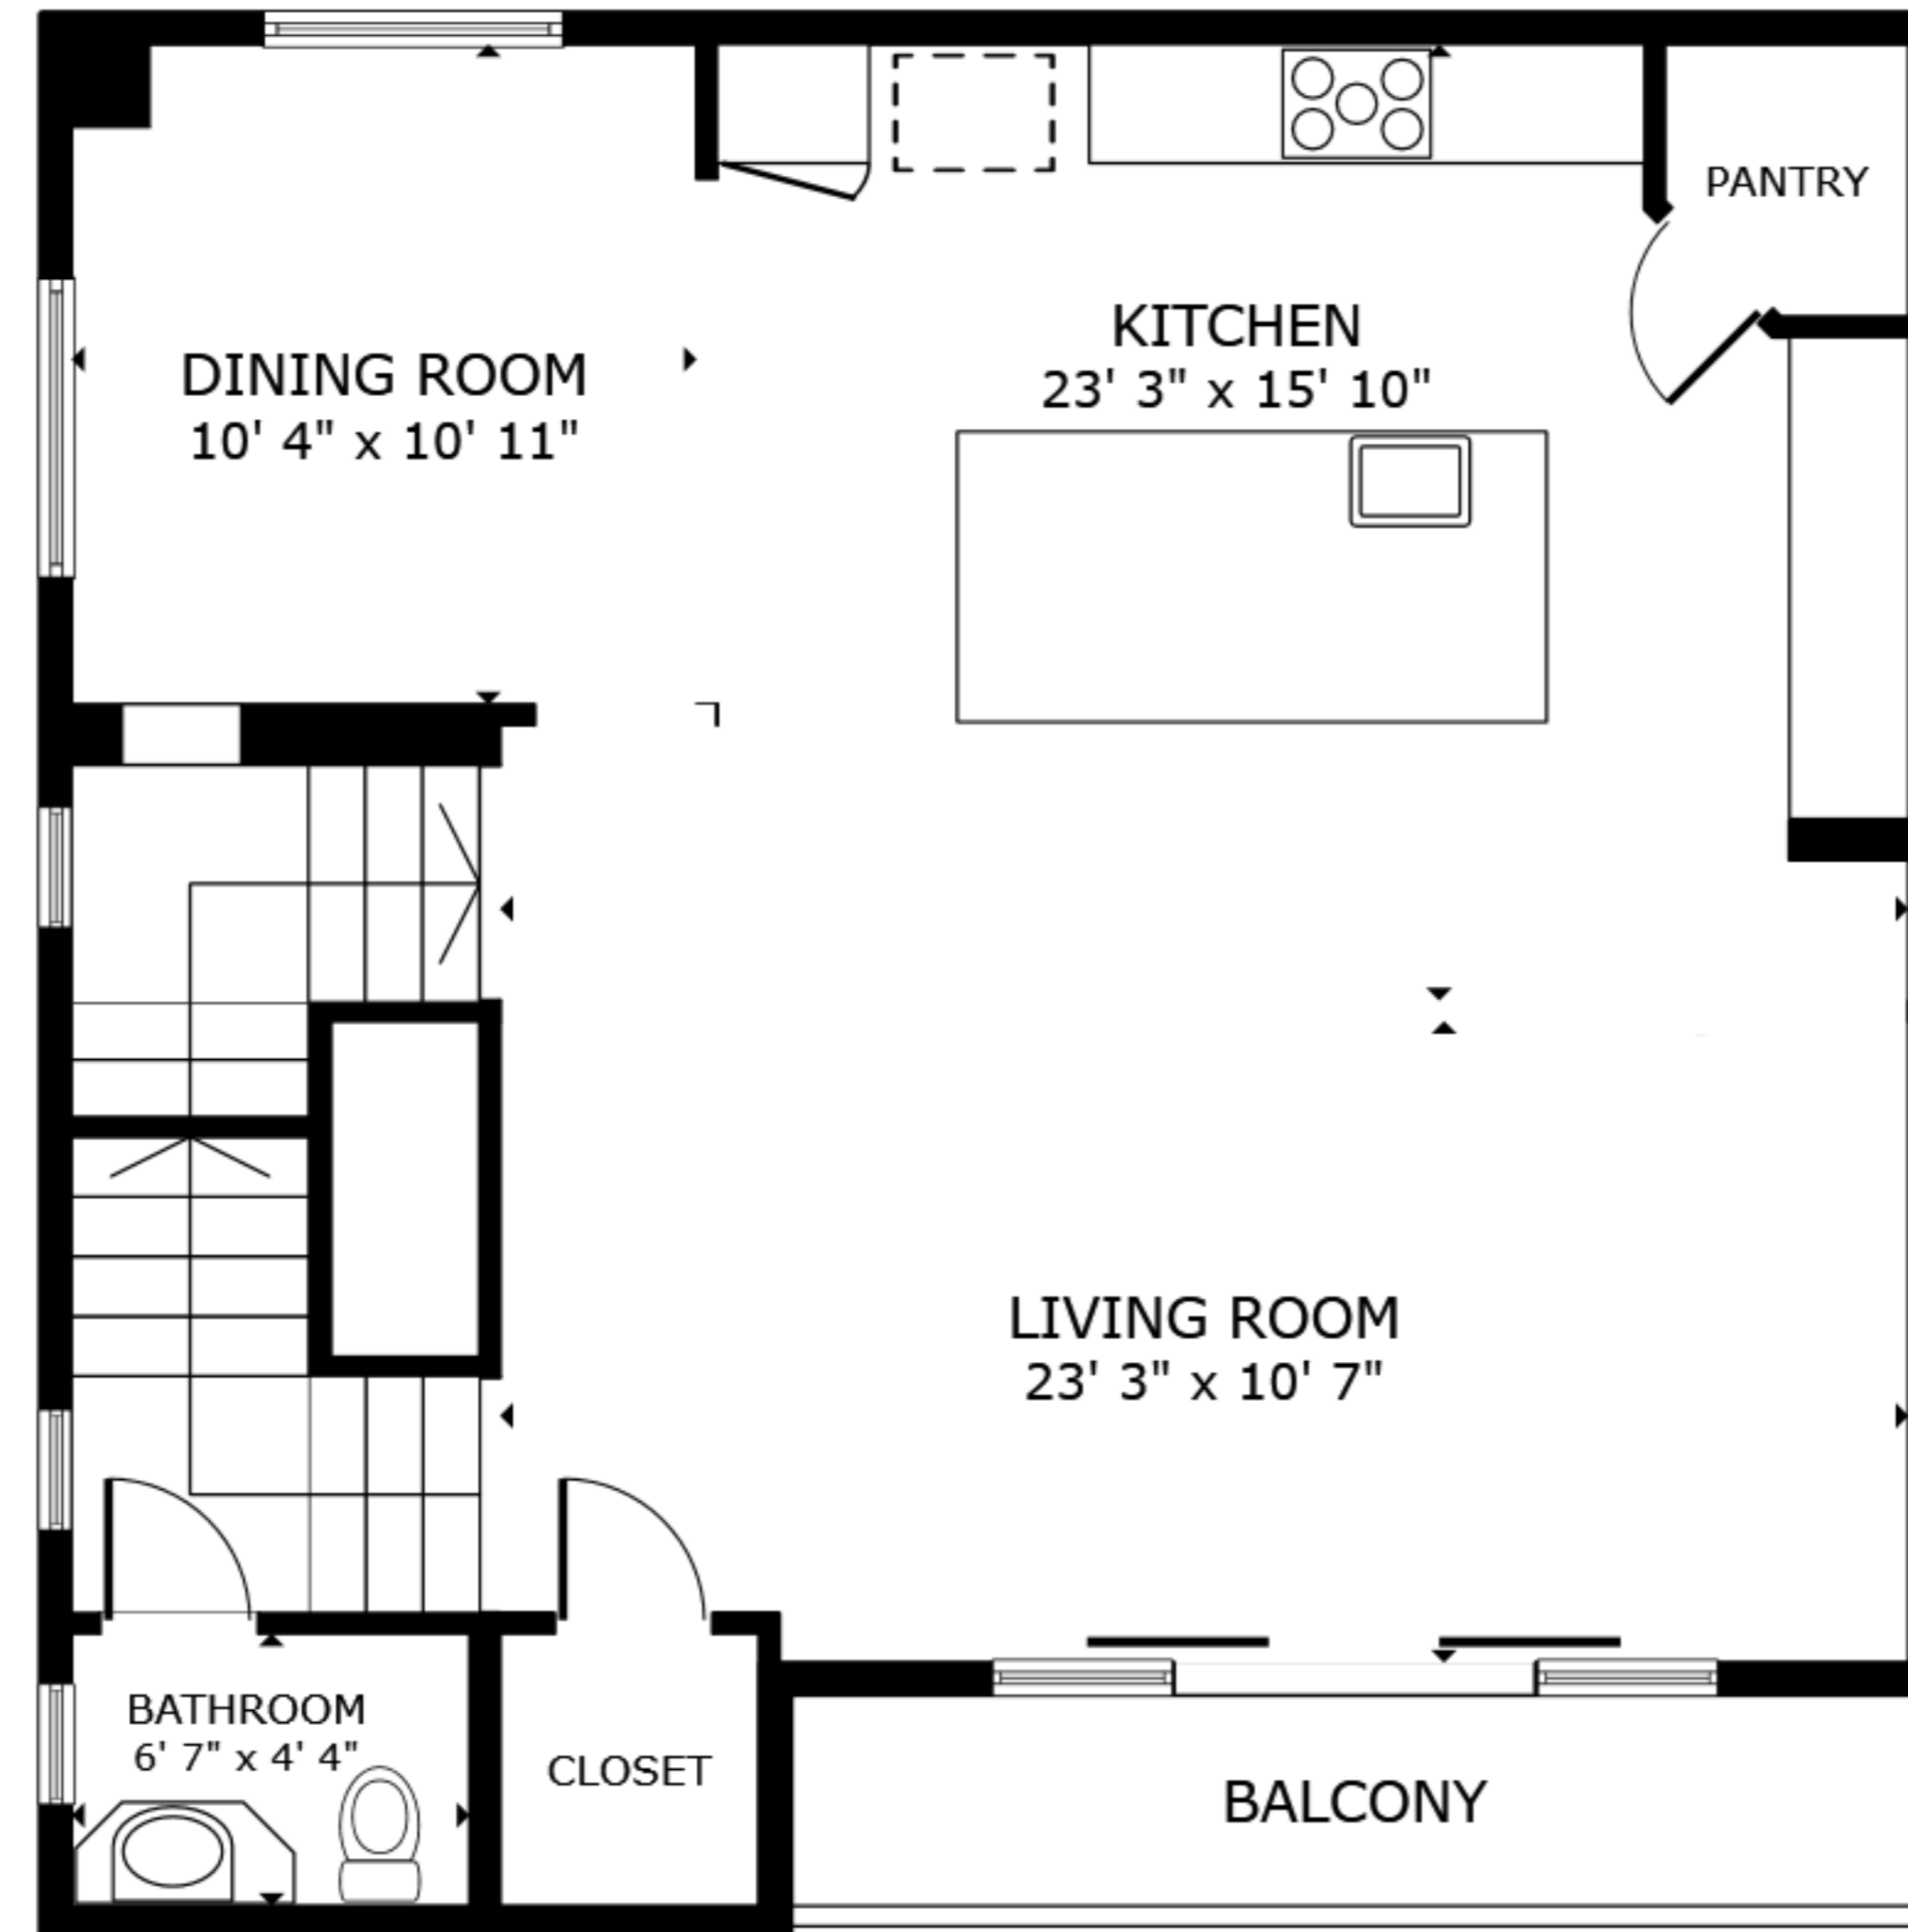

FLOOR 1

FLOOR 2

FLOOR 3

FLOOR 4

GROSS INTERNAL AREA  
 FLOOR 1 334 sq.ft. FLOOR 2 862 sq.ft. FLOOR 3 933 sq.ft. FLOOR 4 273 sq.ft.  
 EXCLUDED AREAS : BALCONY 66 sq.ft. BALCONY 104 sq.ft.  
 TOTAL : 2,401 sq.ft.

SIZES AND DIMENSIONS ARE APPROXIMATE, ACTUAL MAY VARY.