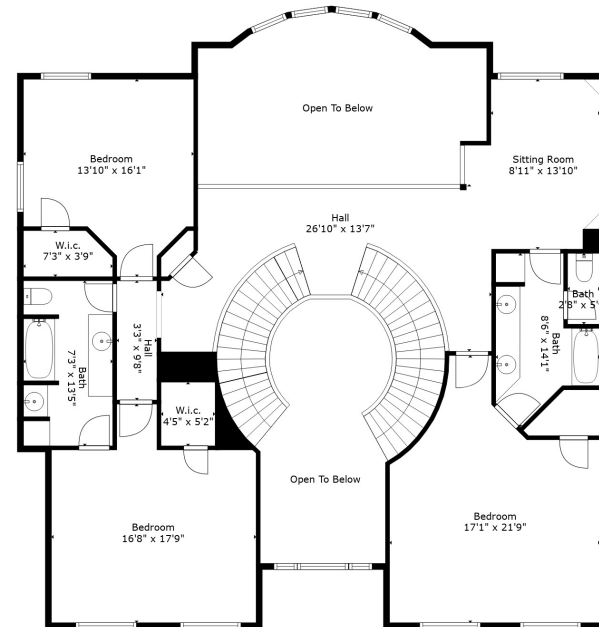

Floor 2

GROSS INTERNAL AREA
FLOOR 1: 2750 sq. ft, FLOOR 2: 2091 sq. ft
EXCLUDED AREAS: GARAGE: 417 sq. ft, PORCH: 47 sq. ft, OPEN TO BELOW: 481 sq. ft
TOTAL: 4841 sq. ft