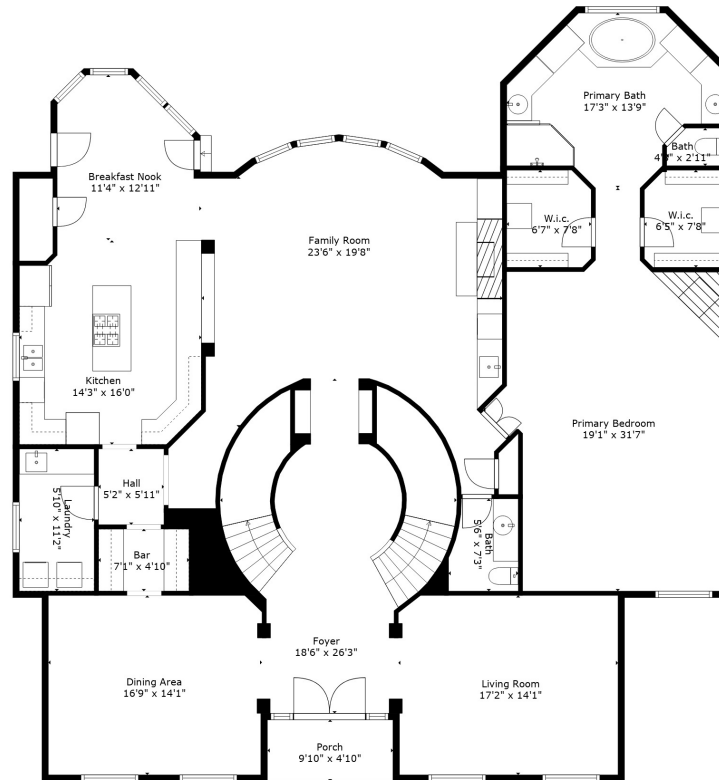

GROSS INTERNAL AREA
FLOOR 1: 2750 sq. ft, FLOOR 2: 2091 sq. ft
EXCLUDED AREAS: GARAGE: 417 sq. ft, PORCH: 47 sq. ft, OPEN TO BELOW: 481 sq. ft
TOTAL: 4841 sq. ft