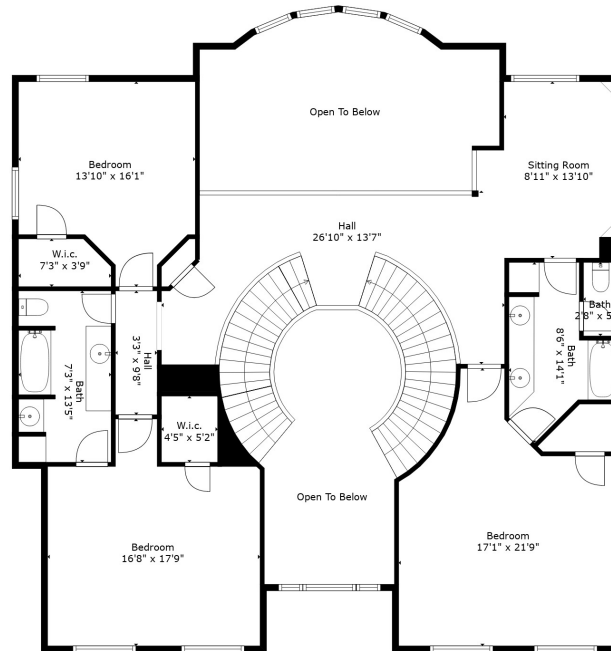

Floor 2

GROSS INTERNAL AREA
FLOOR 1: 2750 sq. ft, FLOOR 2: 2091 sq. ft
EXCLUDED AREAS: GARAGE: 417 sq. ft, PORCH: 47 sq. ft, OPEN TO BELOW: 481 sq. ft
TOTAL: 4841 sq. ft