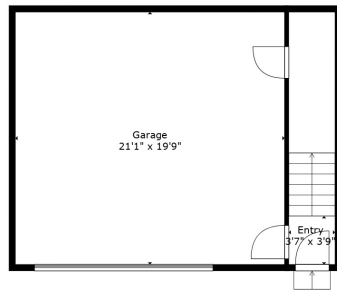

GROSS INTERNAL AREA
FLOOR 1: 2750 sq. ft, FLOOR 2: 2091 sq. ft
EXCLUDED AREAS: GARAGE: 417 sq. ft, PORCH: 47 sq. ft, OPEN TO BELOW: 481 sq. ft
TOTAL: 4841 sq. ft