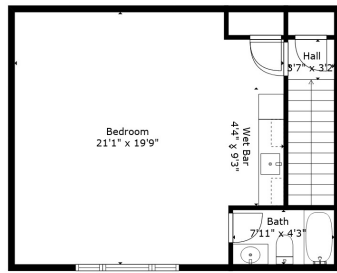

GROSS INTERNAL AREA
FLOOR 1: 2750 sq. ft, FLOOR 2: 2091 sq. ft
EXCLUDED AREAS: GARAGE: 417 sq. ft, PORCH: 47 sq. ft, OPEN TO BELOW: 481 sq. ft
TOTAL: 4841 sq. ft