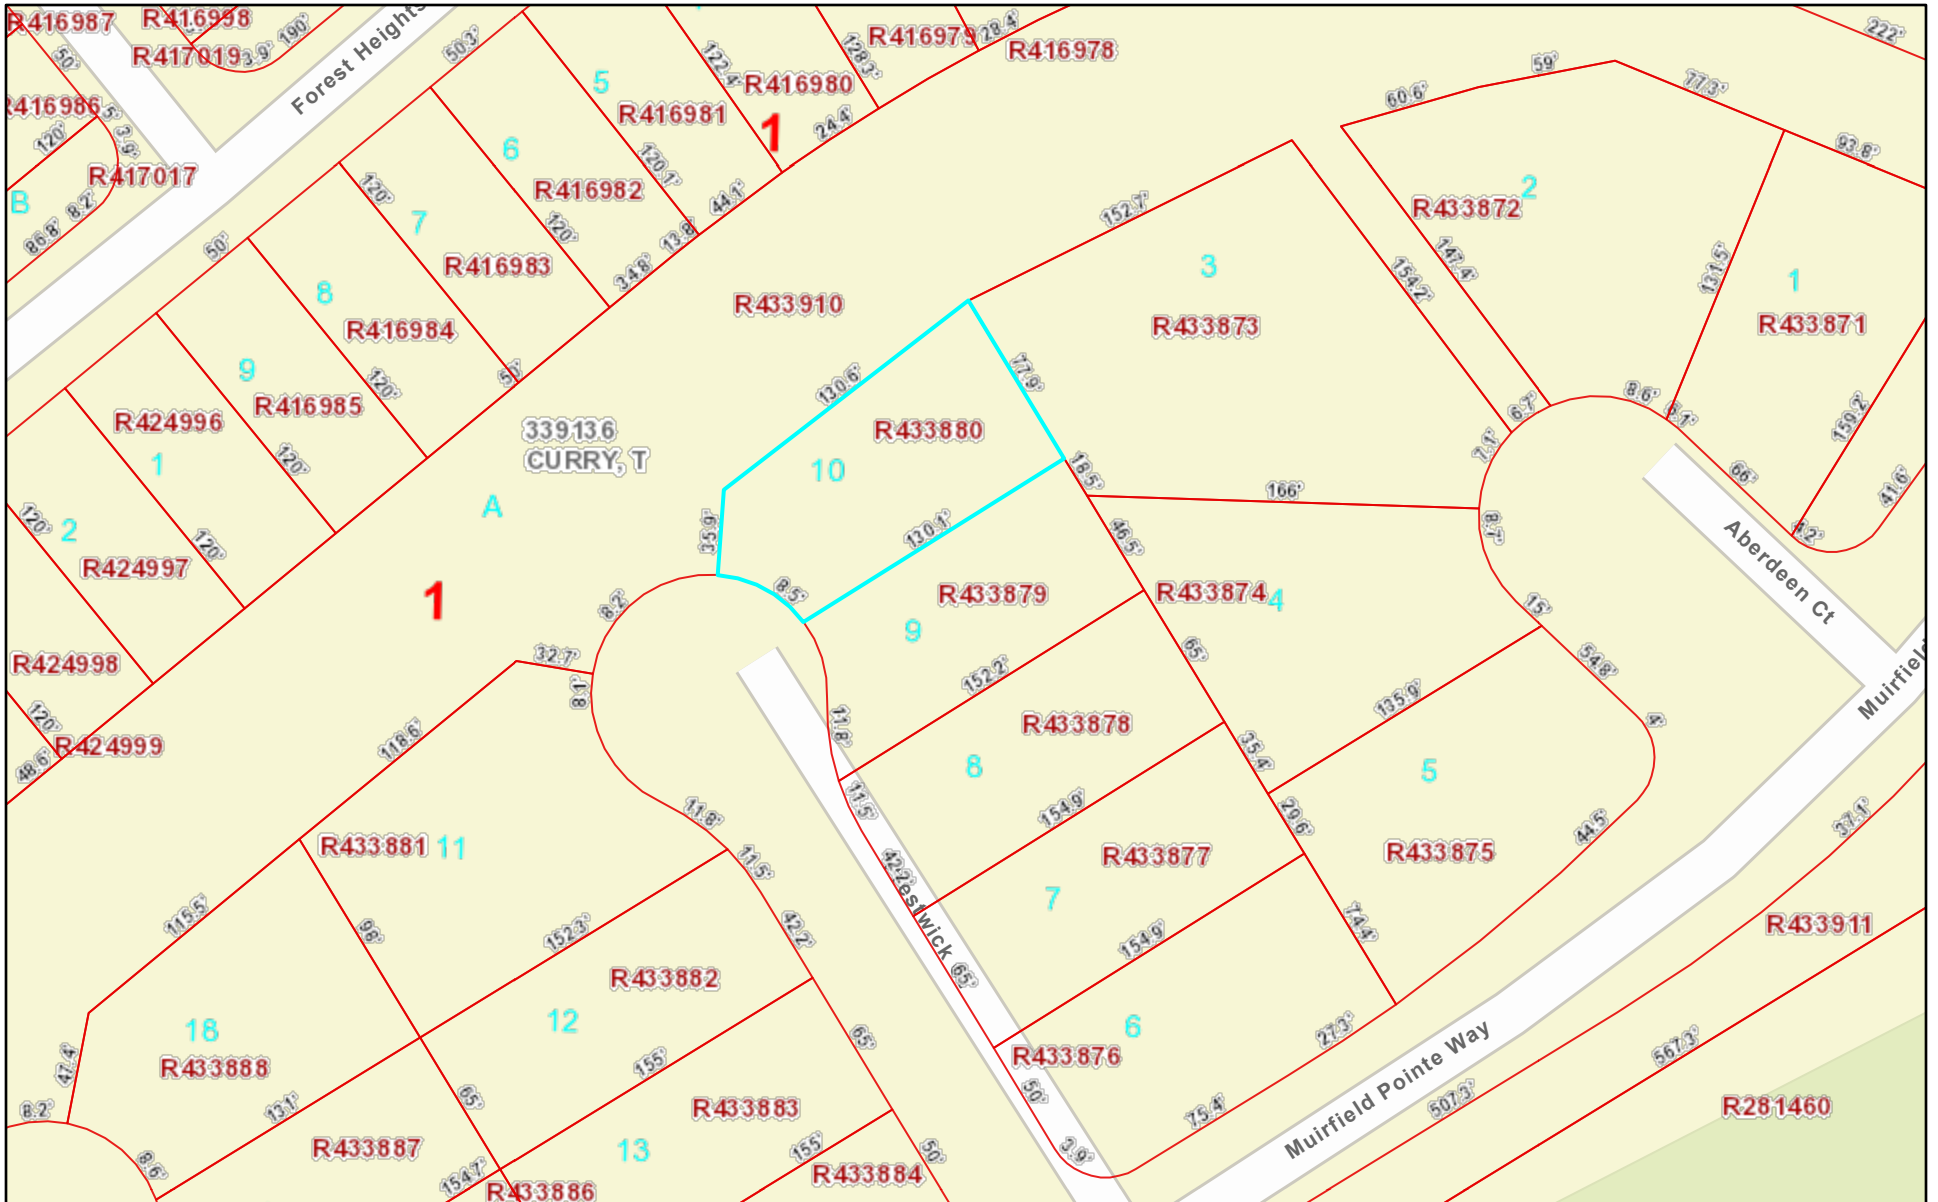

# 118 Prestwick Ct

10/3/2023, 1:31:06 PM

Esri Community Maps Contributors, Baylor University, Montgomery County, TX GIS Office, Texas Parks & Wildlife, © OpenStreetMap, Microsoft,

Montgomery County Appraisal District, BIS Consulting -

Disclaimer: This product is for informational purposes only and has not been prepared for or be suitable for legal, engineering, or surveying purposes. It does not represent an on-the-ground survey and represents only the approximate relative location of boundaries.