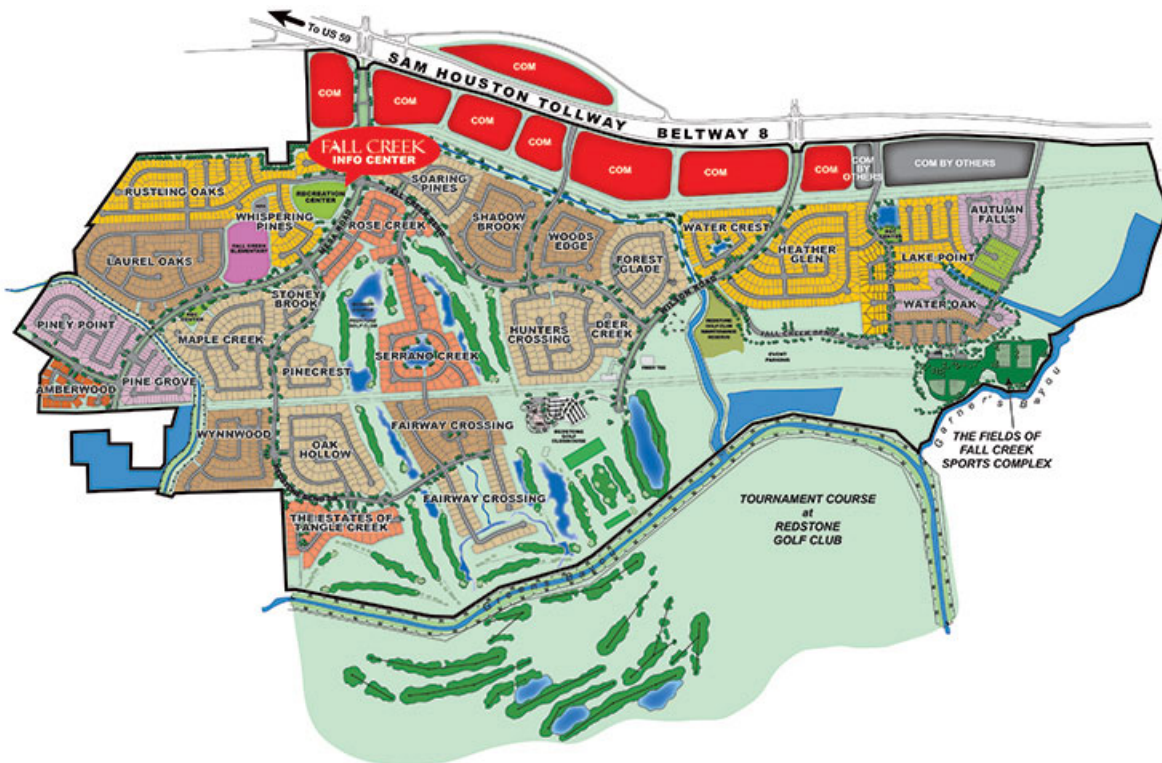

Fall Creek Community Highlights

Diane Grimm
Realtor® | 832-859-5005
www.dianegrimm.com | diane.grimm@garygreene.com