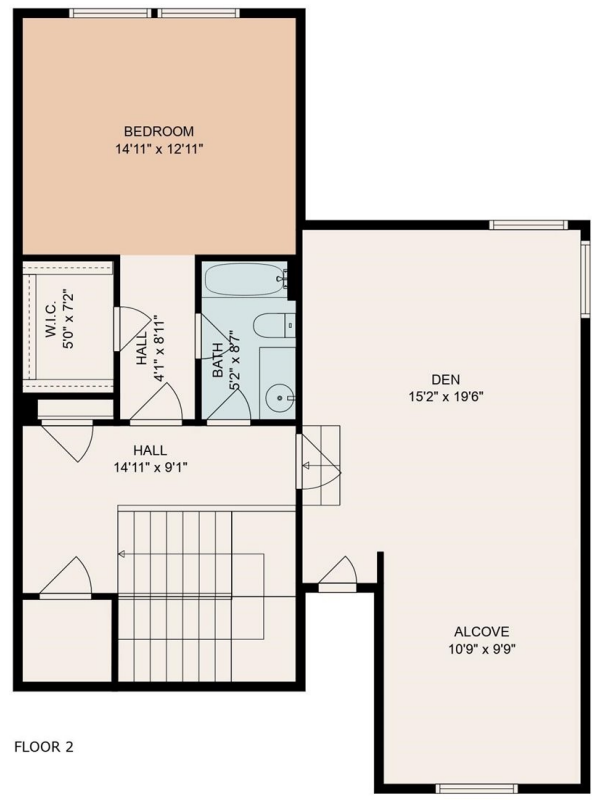

FLOOR 1

FLOOR 2

Total scanned area: 3986 sq. ft

SIZES AND DIMENSIONS ARE APPROXIMATE. ACTUAL MAY VARY.