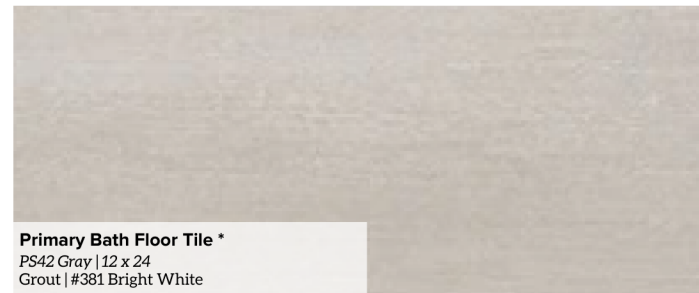

Powder Bath Floor Tile *
ME29 - Cosmo Blue
Grout | #381 Bright White

Secondary Bath & Utility Room Floor Tile
TH01 Calacatta 12x24
Grout | #381 Bright White

**Primary & Secondary
Bath Counter Tops**
Snow White