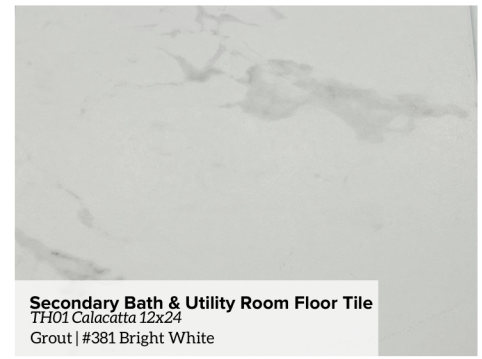

Home Selections

313 B Sikes

Entry, Kitchen, Living, Dining, Stairs
Regal Frontier | Bianco

Kitchen Backsplash *
Logique-Diamondback 03 White
Grout | #381 Bright White

Kitchen Island Cabinets *
Painted Dakota Maple |
1/4 Flat Panel - Adriatic Sea

Kitchen Upper & Lower Cabinets *
Primary & Secondary Bath Cabinets *
Painted Dakota Maple | 1/4 Flat Panel - White

Kitchen Counter Tops *
Carrara Marmi

Powder Bath Floor Tile *
ME29 - Cosmo Blue
Grout | #381 Bright White

Secondary Bath & Utility Room Floor Tile
TH01 Calacatta 12x24
Grout | #381 Bright White

Front Door *
Marginal 9 Lite- 8' w/Flemish Glass
Ebony Stain

Primary Bath Floor Tile *
PS42 Gray | 12 x 24
Grout | #381 Bright White

Primary Bath Shower Floor
Matte Dessert Gray | 1.5" Hex
Grout: 381 Bright White

**Primary Bath Tub & Shower Surround,
Secondary Bath Tub/Shower Surround**
CTWL01- Glossy White 3 x 6 Herringbone
Grout: 381 Bright White