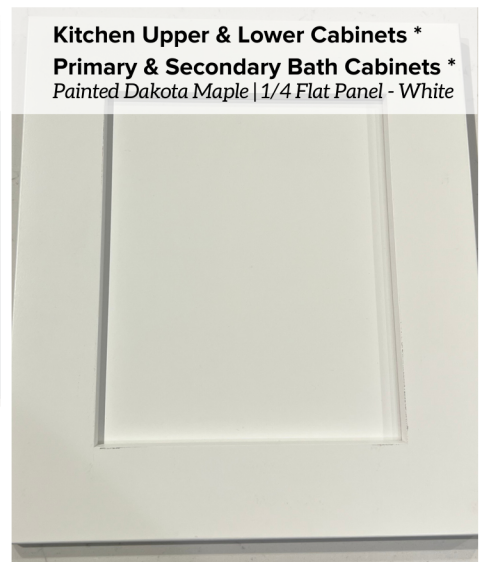

Home Selections

313 B Sikes

Entry, Kitchen, Living, Dining, Stairs
Regal Frontier | Bianco

Kitchen Backsplash *
Logique-Diamondback 03 White
Grout | #381 Bright White

Kitchen Island Cabinets *
Painted Dakota Maple |
1/4 Flat Panel - Adriatic Sea

Kitchen Upper & Lower Cabinets *
Primary & Secondary Bath Cabinets *
Painted Dakota Maple | 1/4 Flat Panel - White

Kitchen Counter Tops *
Carrara Marmi

Powder Bath Floor Tile *
ME29 - Cosmo Blue
Grout | #381 Bright White

Primary Bath Shower Floor
Matte Dessert Gray | 1.5" Hex
Grout: 381 Bright White

**Primary Bath Tub & Shower Surround,
Secondary Bath Tub/Shower Surround**
CTWL01- Glossy White 3 x 6 Herringbone
Grout: 381 Bright White