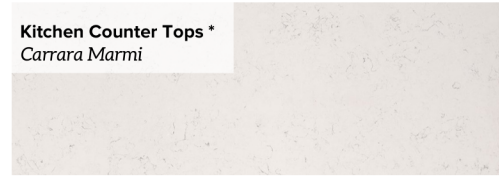

Home Selections

313 B Sikes

Entry, Kitchen, Living, Dining, Stairs
Regal Frontier | Bianco

Kitchen Backsplash *
Logique-Diamondback 03 White
Grout | #381 Bright White

Kitchen Island Cabinets *
Painted Dakota Maple |
1/4 Flat Panel - Adriatic Sea

Kitchen Upper & Lower Cabinets *
Primary & Secondary Bath Cabinets *
Painted Dakota Maple | 1/4 Flat Panel - White

Kitchen Counter Tops *
Carrara Marmi

Powder Bath Floor Tile *
ME29 - Cosmo Blue
Grout | #381 Bright White