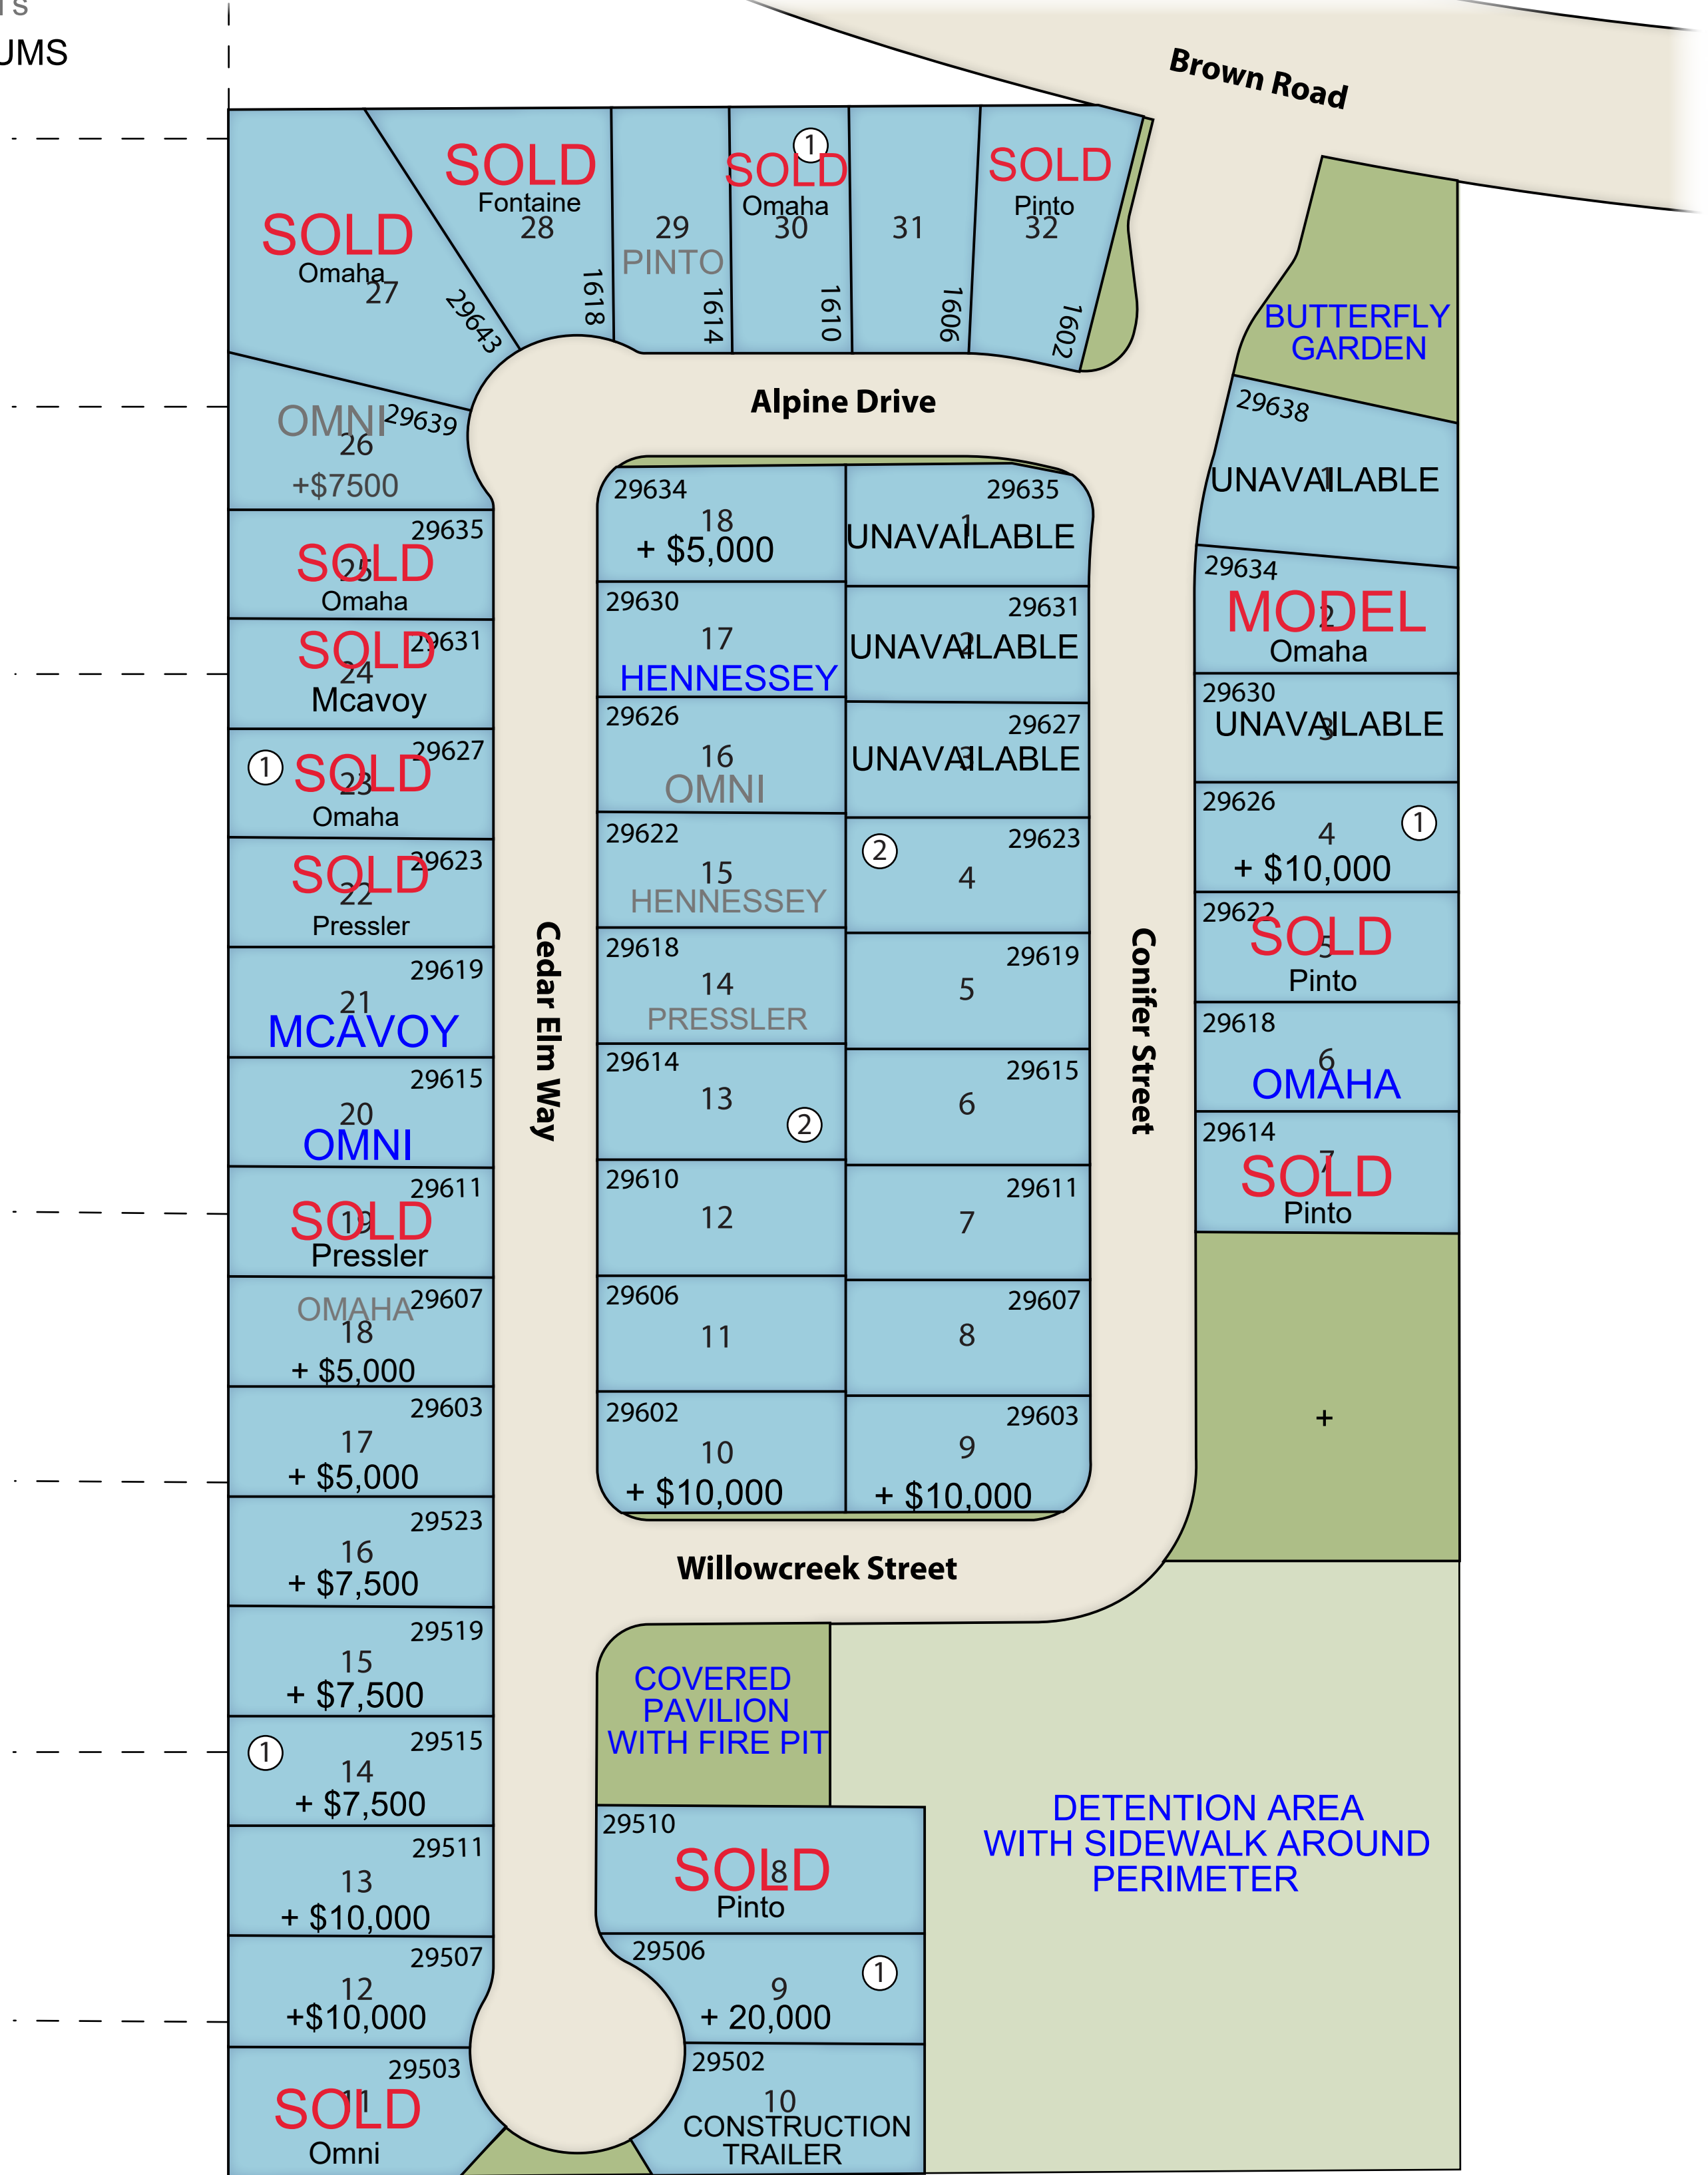

PINE TRAILS

LEGEND

- QMI (Quick Move in home)
- FUTURE QMI's
- LOT PREMIUMS

David Weekley Homes