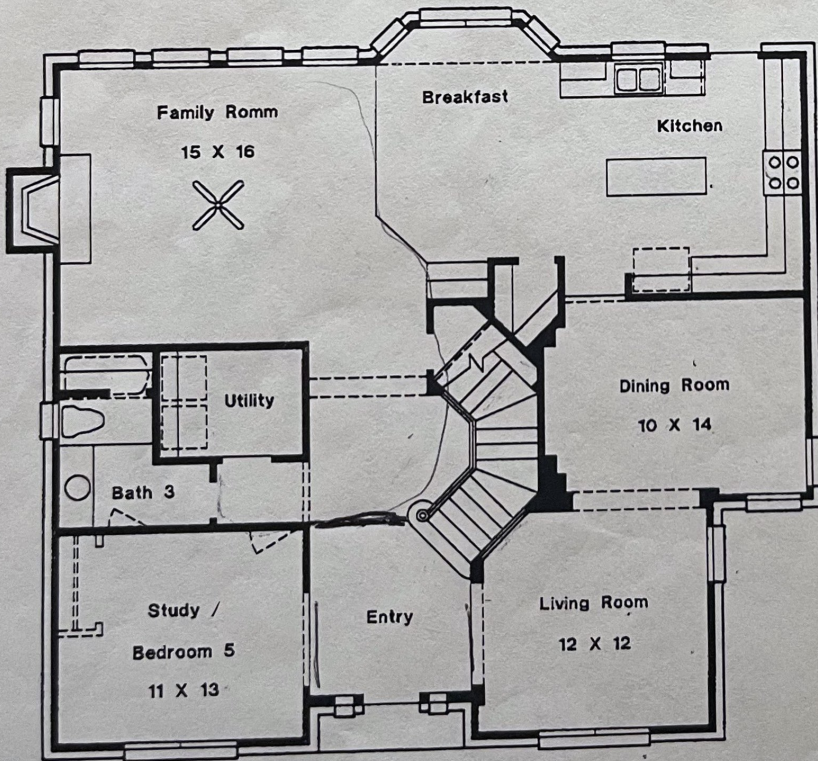

# The Warwick

- The large, dramatic entry and winding staircase with beautiful oak handrails announces you have arrived.
- Flexibility is the key word to describe this plan with its three, four, or five bedroom capabilities.
- Quiet reflection in the study, formal entertainment in the living room and dining room, or just relaxing with the family - you have it all with this home.

- The expansive and open kitchen / family room areas are great for family living and entertaining.
- The unique coffered ceiling in this magnificent Master Suite offers you drama and spaciousness.
- The well appointed Executive Bath features a luxurious soaker tub . . . just what you wanted.
- The detached garage makes your home a showplace to be enjoyed by all.