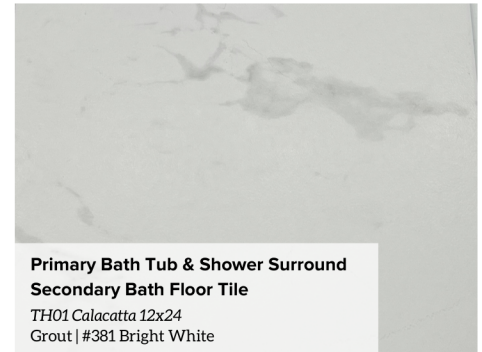

# Home Selections

313 C Sikes

**Entry, Kitchen, Living, Dining, Stairs**  
Regal Frontier | Bianco

**Kitchen Backsplash \***  
Logique-Diamondback 03 White  
Grout | #381 Bright White

**Kitchen Island Cabinets \***  
Painted Dakota Maple |  
1/4 Flat Panel - Black Onyx

**Kitchen Upper & Lower Cabinets \***  
**Primary & Secondary Bath Cabinets \***  
Painted Dakota Maple | 1/4 Flat Panel - White

**Kitchen Counter Tops \***  
Carrara Marmi

**Powder Bath & Utility Room Floor Tile \***  
**Primary Bath Shower Floor**  
Matte Black K711- 1.5" Hex  
Grout | #381 Bright White

**Primary Bath Tub & Shower Surround**  
**Secondary Bath Floor Tile**  
TH01 Calacatta 12x24  
Grout | #381 Bright White

**Front Door \***  
Classic 3 Lite- 8' w/ Reeded Glass-Ebony Stain

**Primary & Secondary Bath Counter Tops**  
Snow White

**Primary Bath Floor Tile \***  
MC 52 Hex 8"  
Grout | #381 Bright White

**Secondary Bath- Tub/Shower Surround**  
VV10 White- Glossy 3x6  
Grout: 381 Bright White

**Snowbound | Wall Color**

**Extra White | Interior Trim, Closets, Pantry**