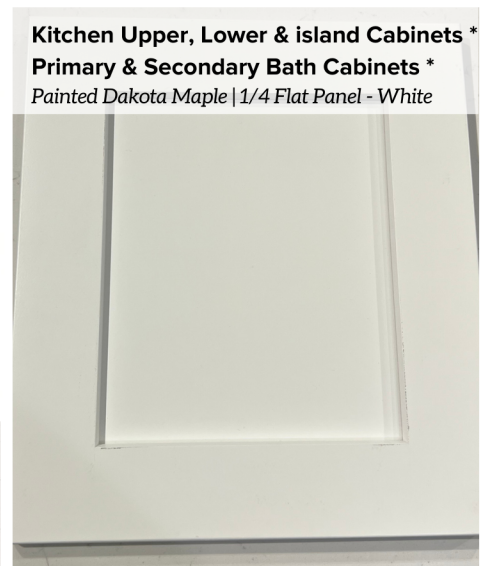

Home Selections

311 B Sikes

Entry, Kitchen, Living, Dining, Stairs,
Regal Frontier | Mesa

Kitchen Backsplash *
MM30 Arabesque (Vertical Lay)
Grout | #381 Bright White

Kitchen Counter Tops *
Carrara Marmi

Kitchen Upper, Lower & island Cabinets *
Primary & Secondary Bath Cabinets *
Painted Dakota Maple | 1/4 Flat Panel - White

Secondary Bath Floor Tile
TH01 Calacatta 12x24
Grout | #381 Bright White

Primary Bath Floor Tile *
Primary Bath Tub Surround *
Primary Bath Shower Floor (2 x 4) *
FL06- Carrar
Grout: 381 Bright White

Secondary Bath- Tub/Shower Surround
VV10 White- Glossy 3x6
Grout: 381 Bright White

Front Door *
Classic 3 Lite- 8' w/ Reeded Glass-Ebony Stain

Primary Bath Shower Surround *
AT22- Gray Picket
Grout: 381 Bright White

Powder Bath & Utility Room Floor Tile *
Matte Black K711- 1.5' Hex
Grout | #381 Bright White