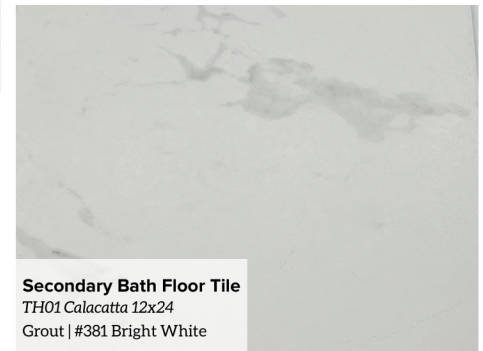

Home Selections

311 B Sikes

Entry, Kitchen, Living, Dining, Stairs,
Regal Frontier | Mesa

Kitchen Backsplash *
MM30 Arabesque (Vertical Lay)
Grout | #381 Bright White

Kitchen Counter Tops *
Carrara Marmi

Kitchen Upper, Lower & island Cabinets *
Primary & Secondary Bath Cabinets *
Painted Dakota Maple | 1/4 Flat Panel - White

Secondary Bath Floor Tile
TH01 Calacatta 12x24
Grout | #381 Bright White

Primary Bath Floor Tile *
Primary Bath Tub Surround *
Primary Bath Shower Floor (2 x 4) *
FL06- Carrar
Grout: 381 Bright White

Secondary Bath- Tub/Shower Surround
VV10 White- Glossy 3x6
Grout: 381 Bright White

Front Door *
Classic 3 Lite- 8' w/ Reeded Glass-Ebony Stain

Primary Bath Shower Surround *
AT22- Gray Picket
Grout: 381 Bright White

Powder Bath & Utility Room Floor Tile *
Matte Black K711- 1.5' Hex
Grout | #381 Bright White