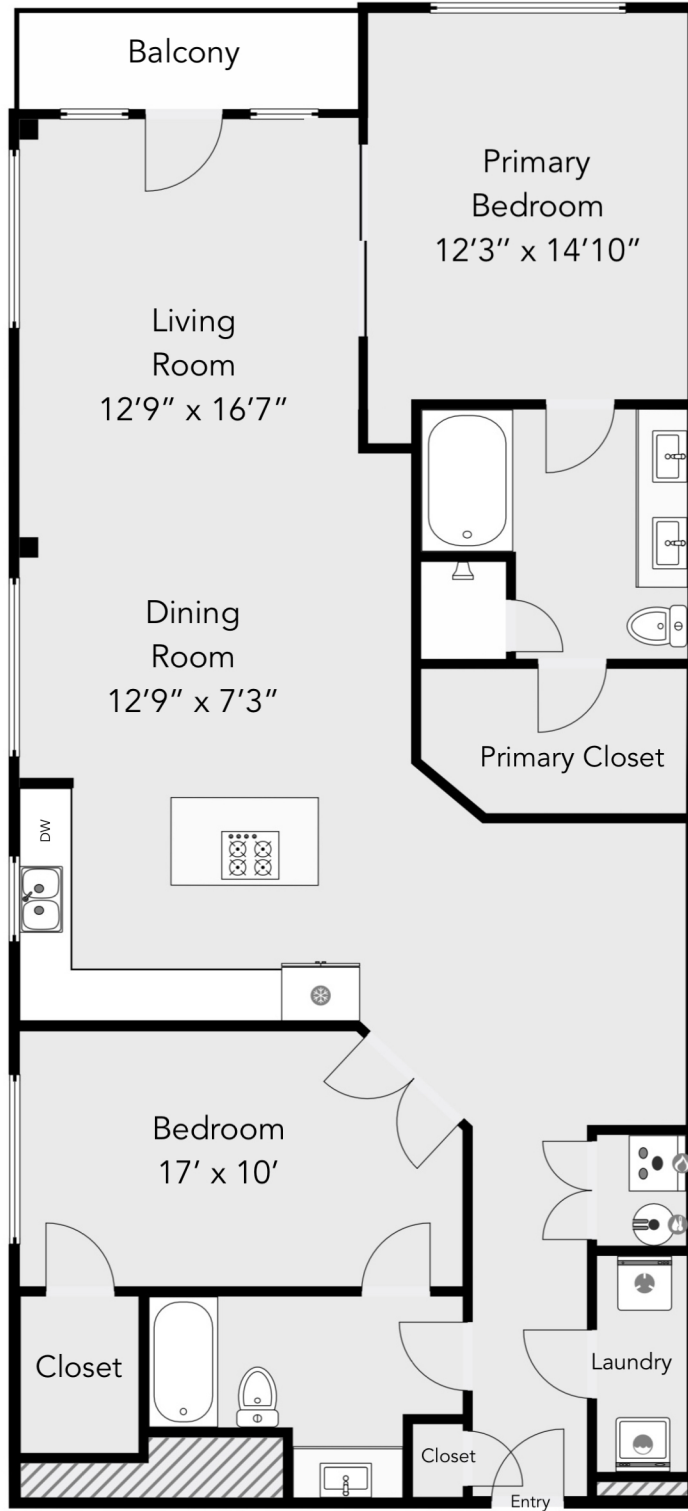

1419 Montrose Blvd #602 Houston TX 77019

1480 sq ft

Diane Kingshill
Ashton Martini

KINGSHILL MARTINI GROUP