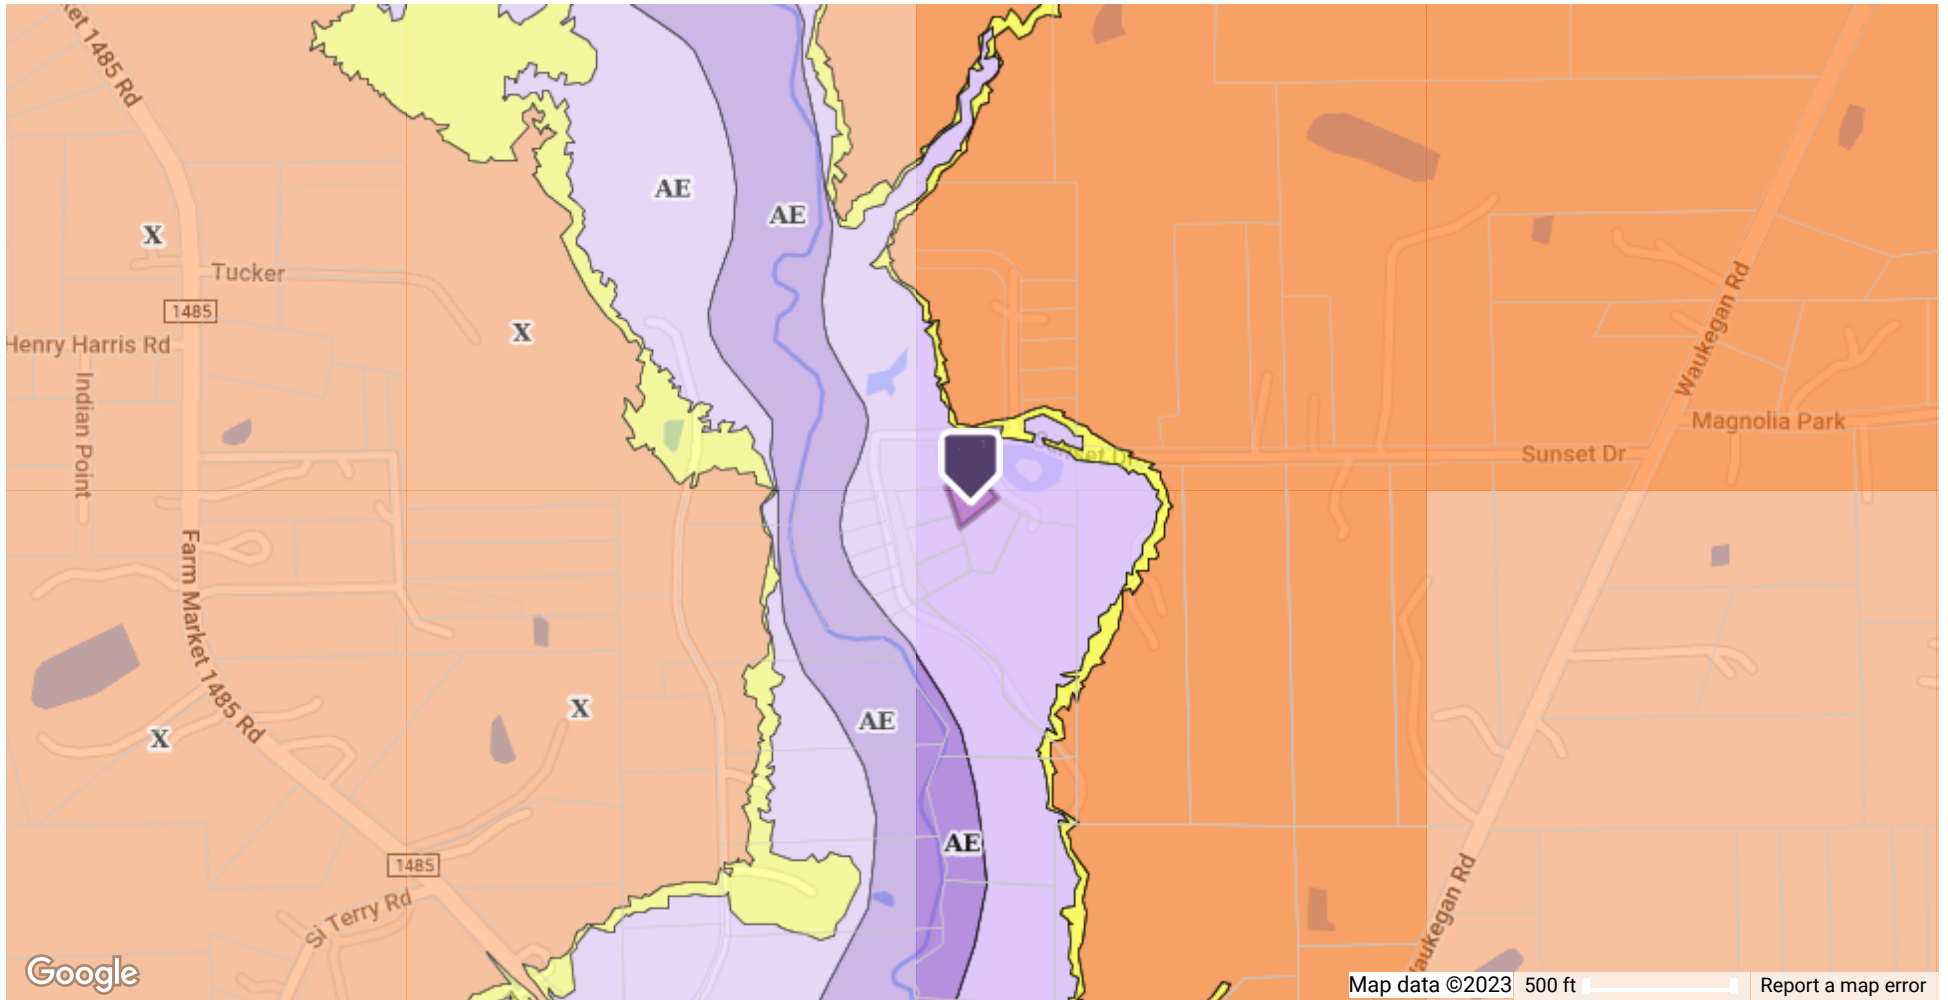

# All Properties 360 Property View

## 0 Crystal Lake Park Lot 32, Conroe, Texas, 77306 Montgomery County

### Flood Map

Flood Zone Code:	<b>AE</b>	Special Flood Hazard Area (SFHA):	<b>In</b>
Flood Zone Date:	<b>08/18/2014</b>	Within 250 Feet of Multiple Flood Zone:	<b>No</b>
Flood Zone Panel:	<b>48339C0425G</b>	Flood Community Name:	<b>MONTGOMERY COUNTY</b>
Flood Code Description:	<b>Zone Ae-An Area Inundated By 100-Year Flooding</b>		

- Coastal 100-Year Floodway
- Coastal 100-year Floodplain
- 100-year Floodway
- 100-year Floodplain
- Undetermined
- 500-year Floodplain incl. levee protected area
- Out of Special Flood Hazard Area

This map/report was produced using multiple sources. It is provided for informational purposes only. This map/report should not be relied upon by any third parties. It is not intended to satisfy any regulatory guidelines and should not be used for this or any other purpose.