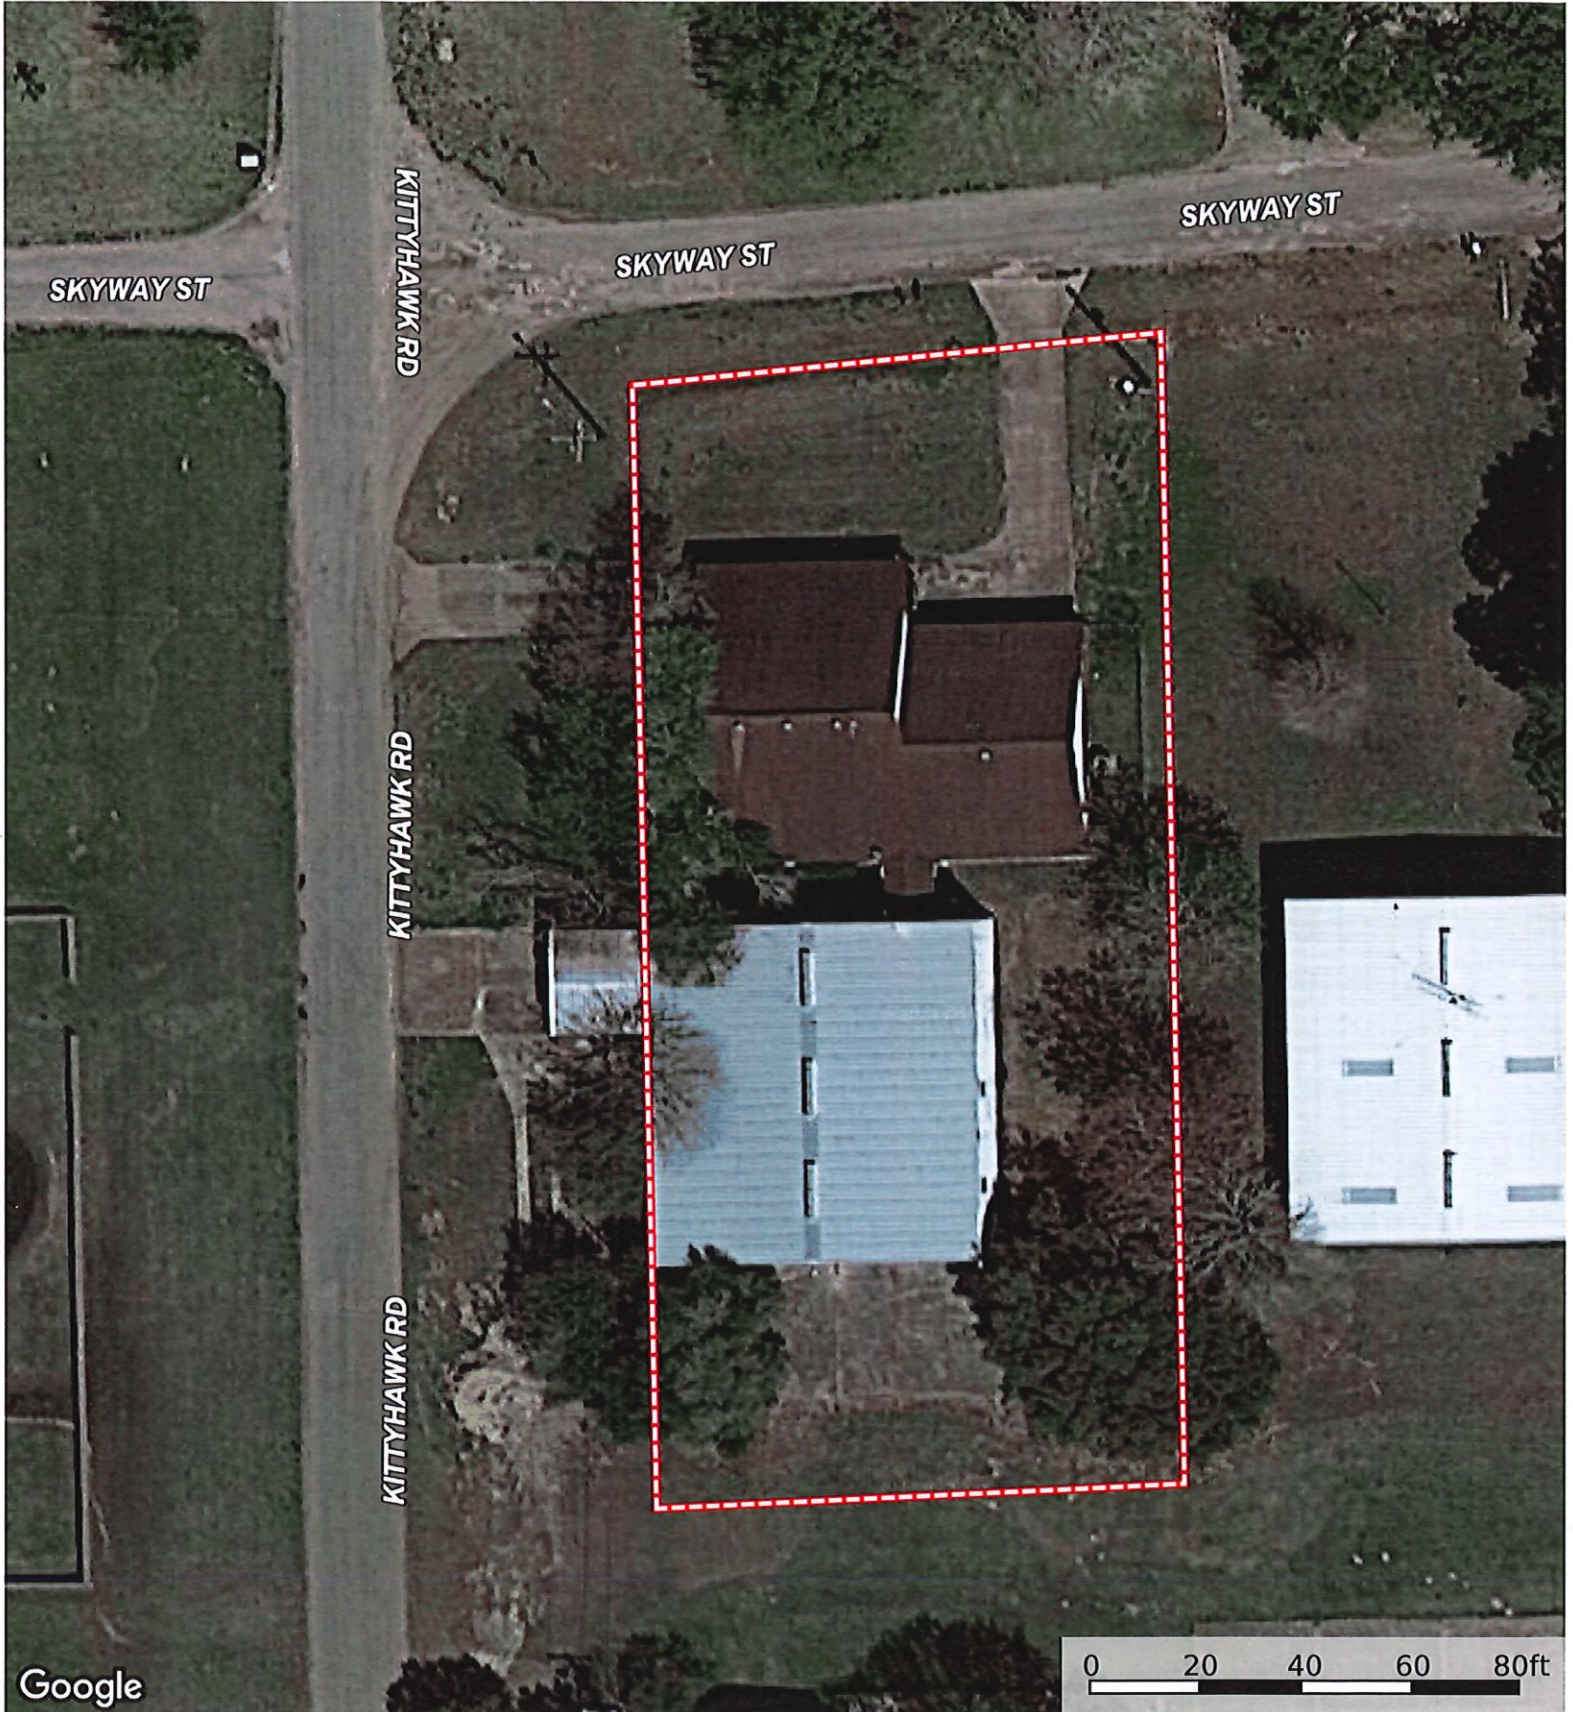

32243 Skyway Ln
Waller County, Texas, AC +/-

Boundary

32243 Skyway Ln
Waller County, Texas, AC +/-

Google

0 20 40 60 80ft

Boundary

M The information contained herein was obtained from sources deemed to be reliable. MapRight Services makes no warranties or guarantees as to the completeness or accuracy thereof.

32243 Skyway Ln
Waller County, Texas, AC +/-

- Boundary
- 100 Year Floodplain
- 500 Year Floodplain
- Floodway
- Special
- Unmapped/ Not Included