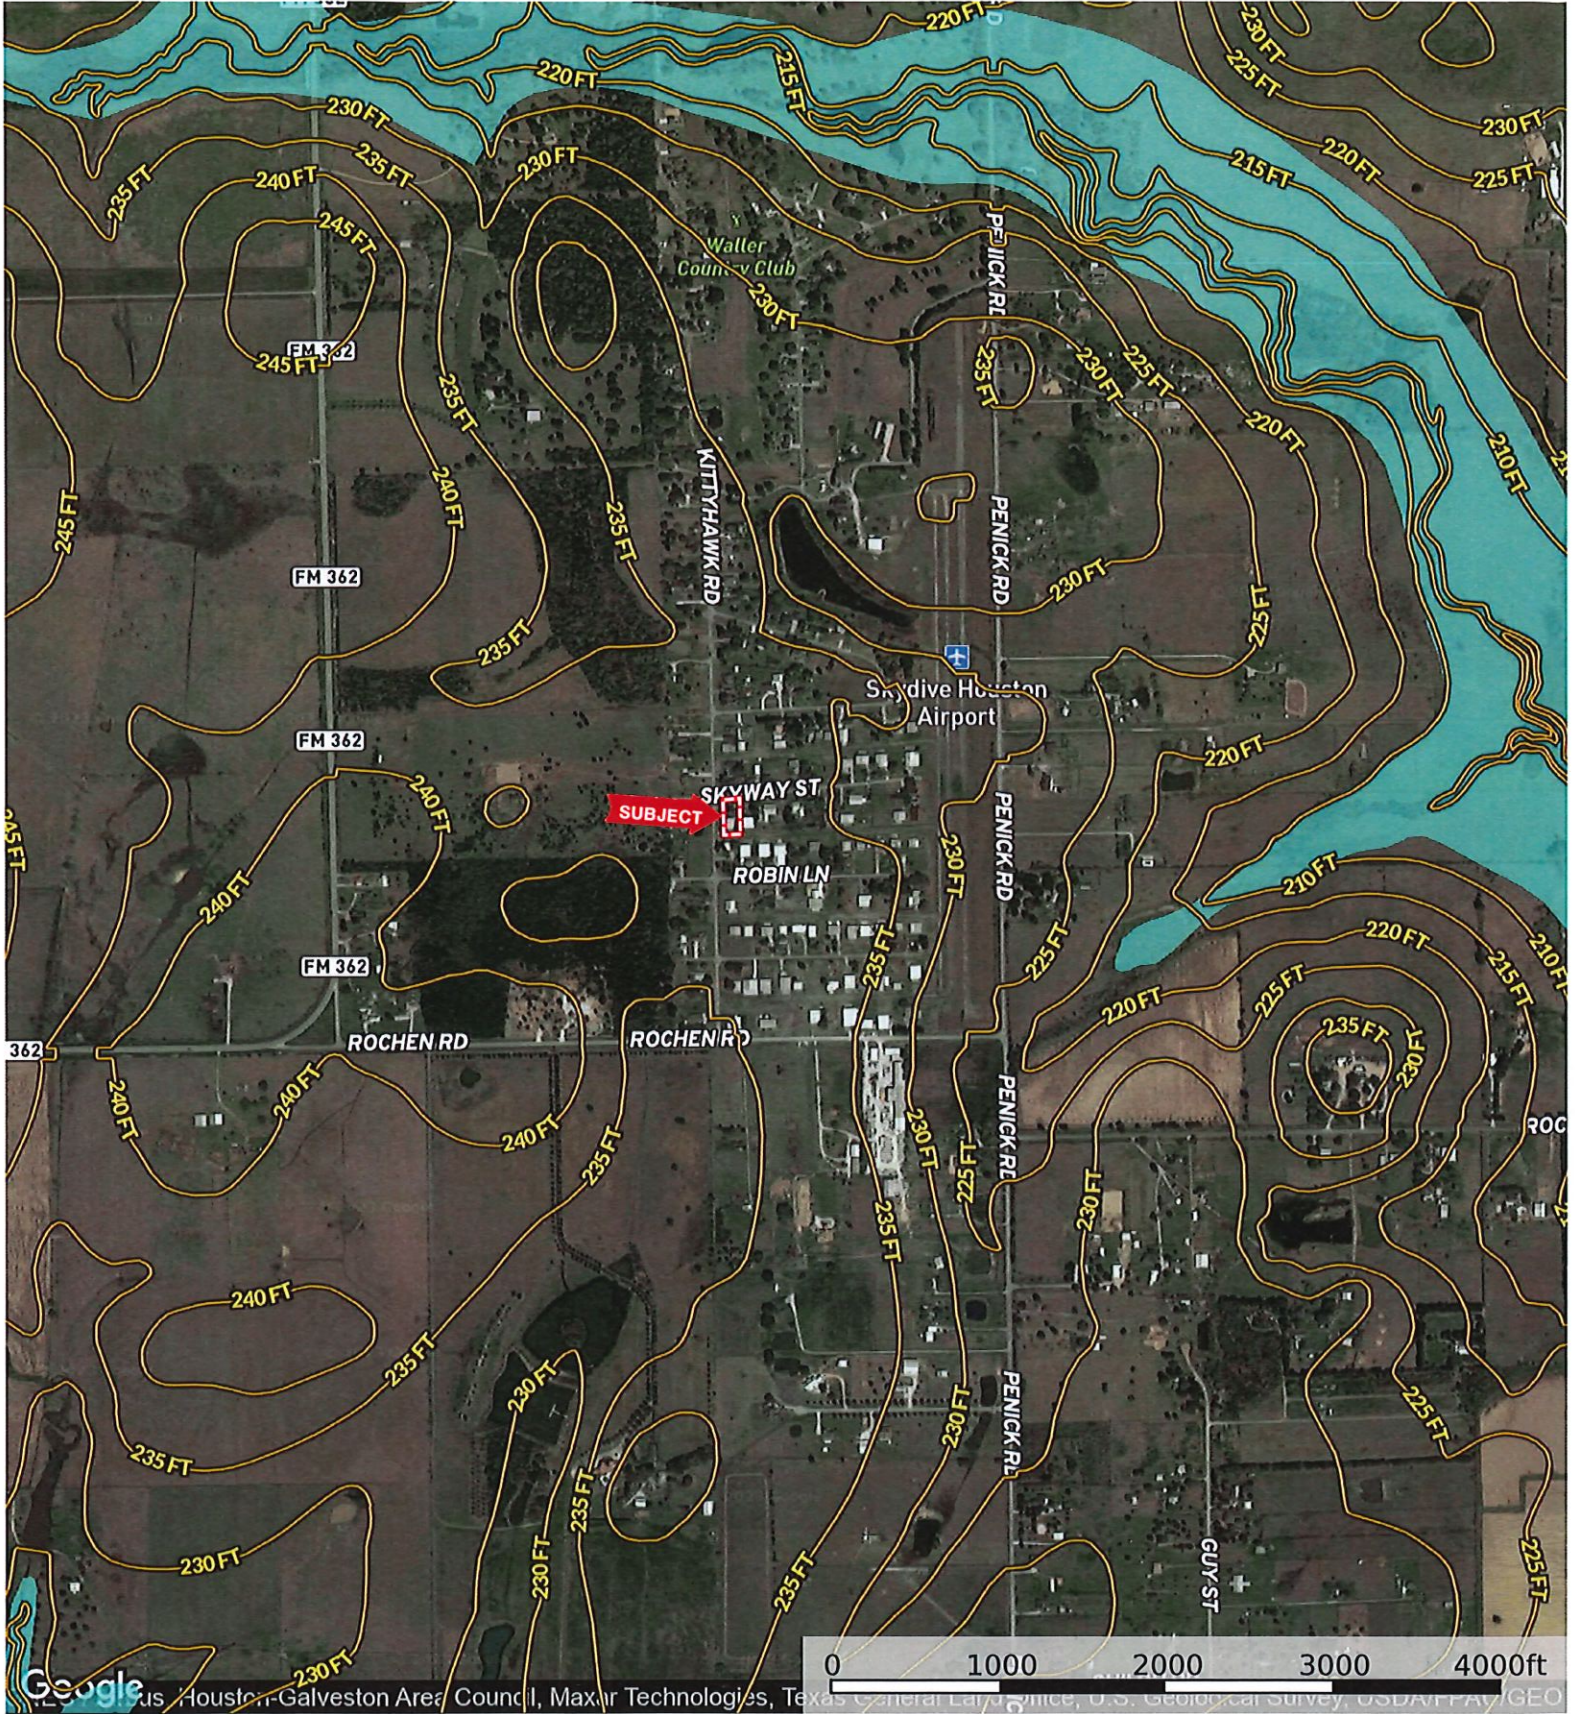

32243 Skyway Ln
Waller County, Texas, AC +/-

Boundary

32243 Skyway Ln
Waller County, Texas, AC +/-

Google

0 20 40 60 80ft

Boundary

M The information contained herein was obtained from sources deemed to be reliable. MapRight Services makes no warranties or guarantees as to the completeness or accuracy thereof.

32243 Skyway Ln
Waller County, Texas, AC +/-

- Boundary
- 100 Year Floodplain
- 500 Year Floodplain
- Floodway
- Special
- Unmapped/ Not Included